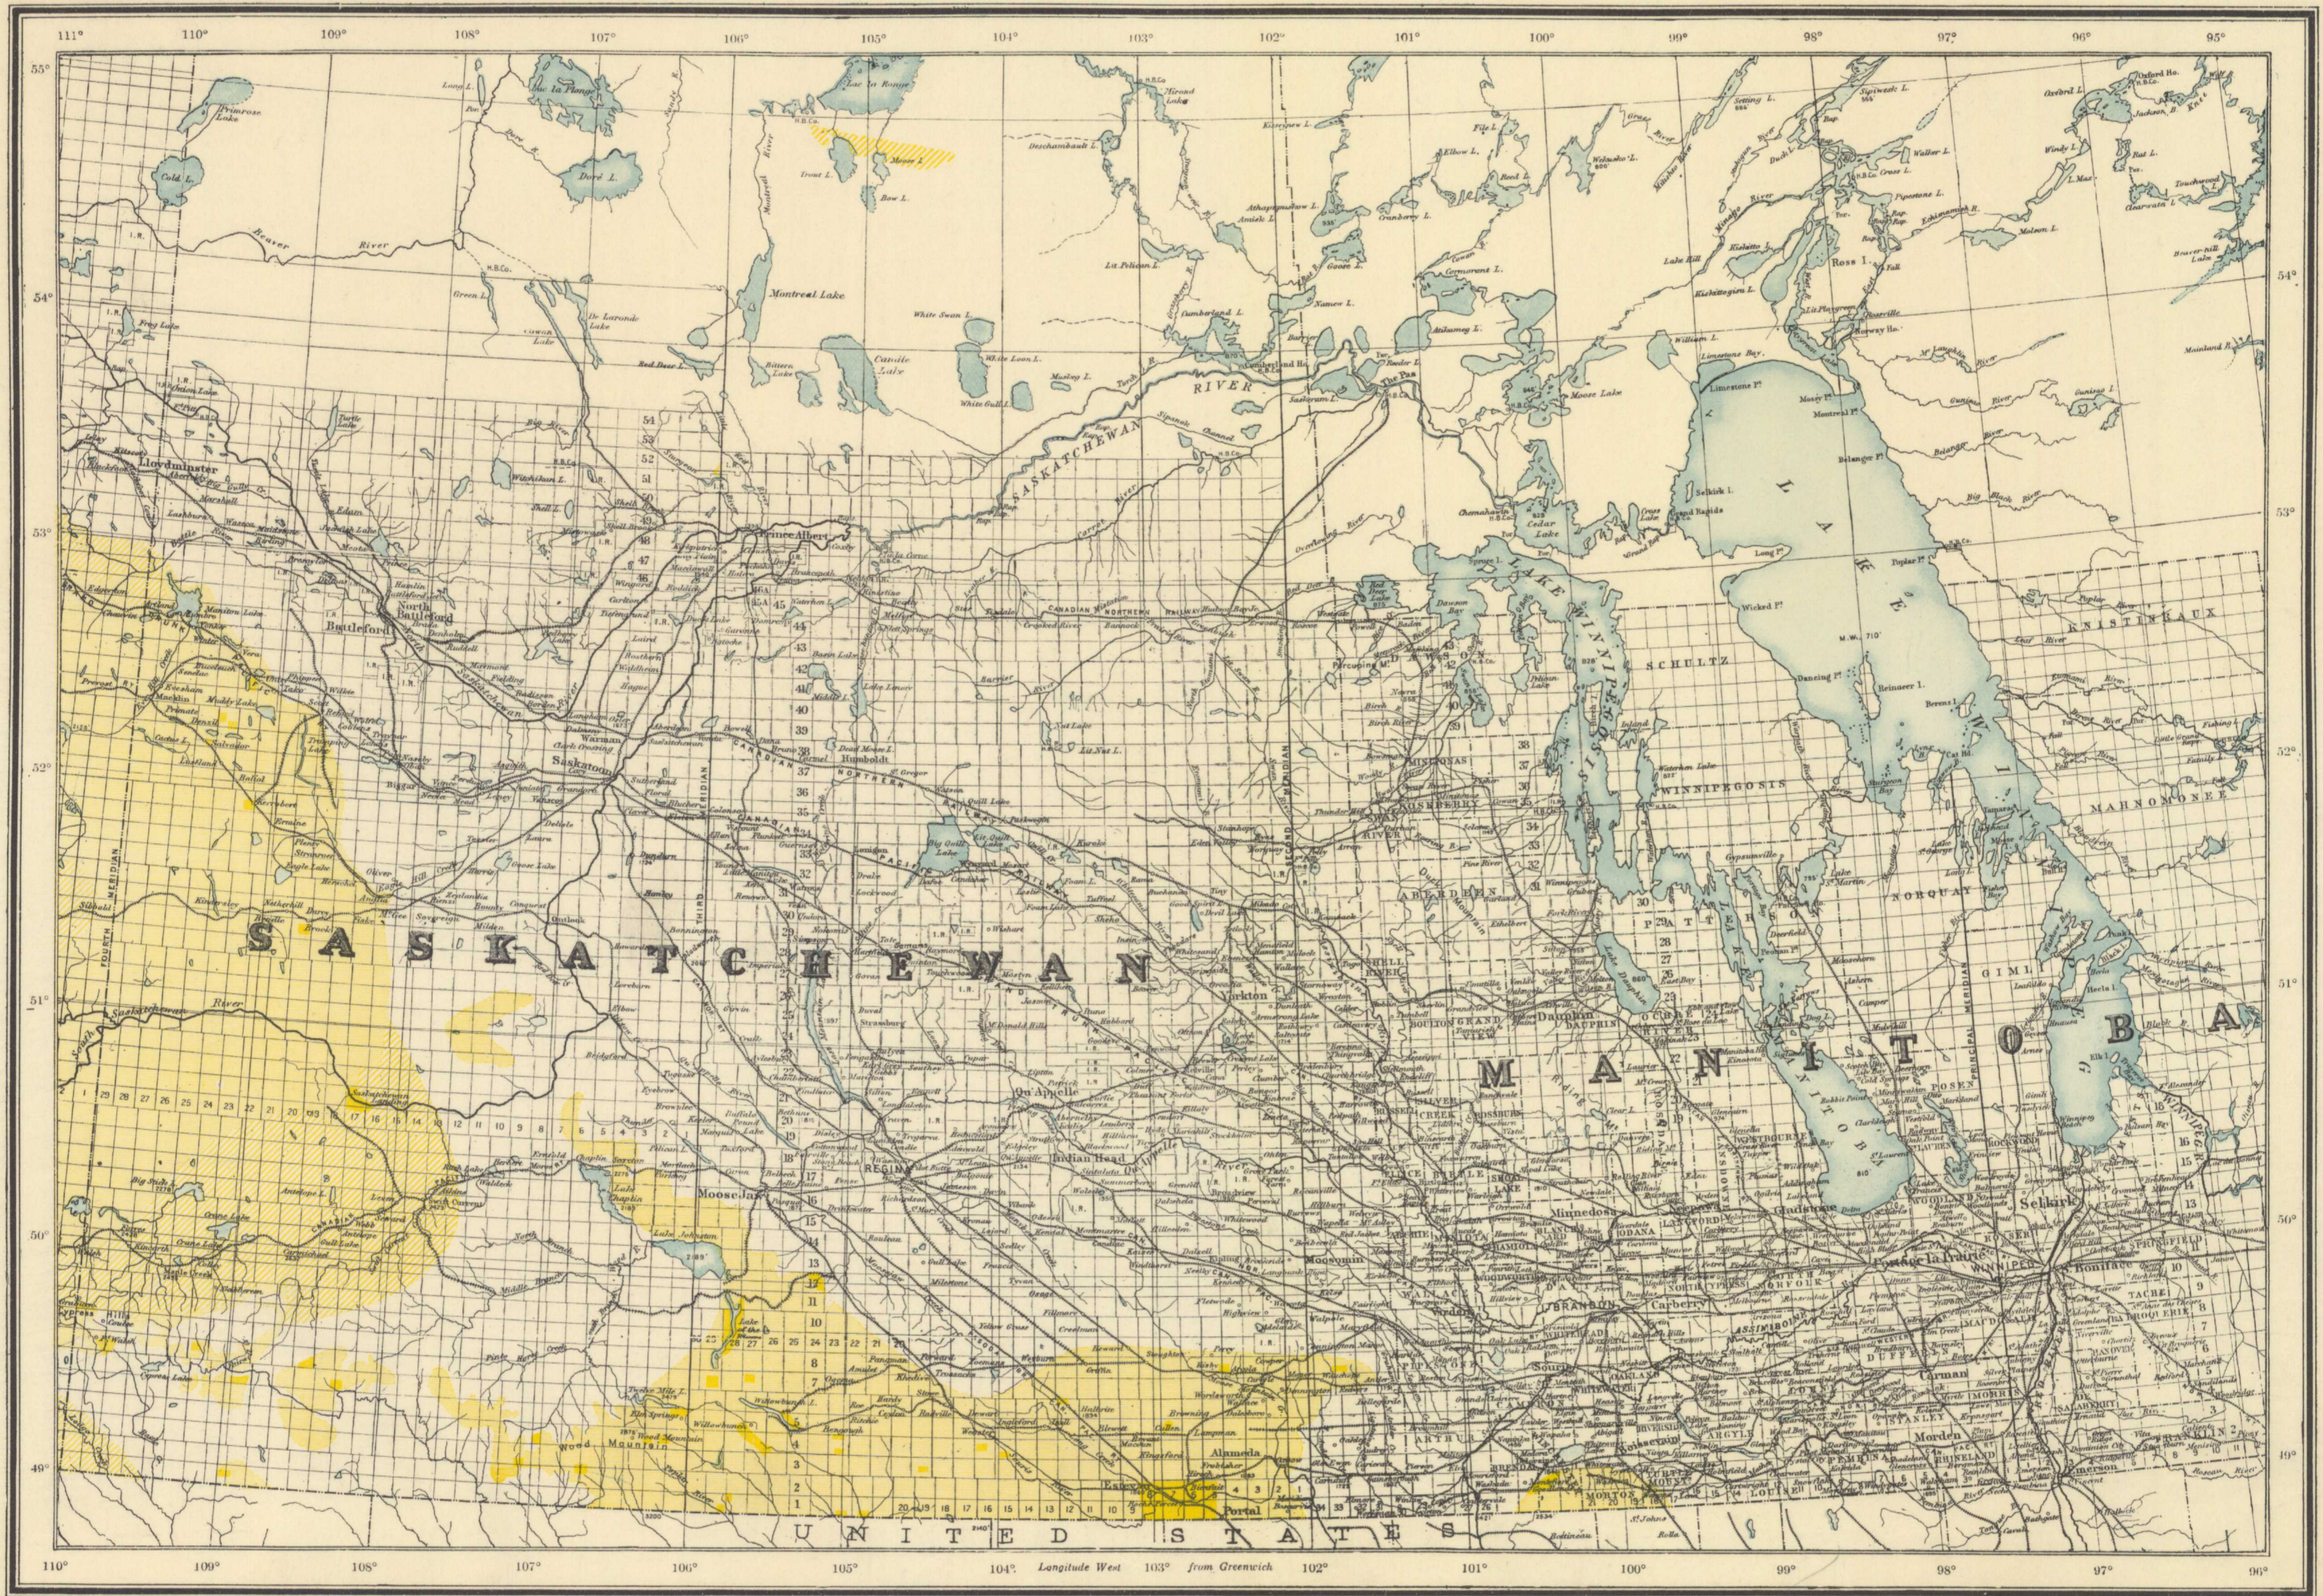

Canada
 Department of Mines
 Hon. L. CODERRE, MINISTER; R.W. BROCK, DEPUTY MINISTER.
 GEOLOGICAL SURVEY

- Lignite areas
- Lignite bearing formations
- Lignite bearing formations beneath other beds

MAP 128 A
 (Issued 1914)

COAL FIELDS OF MANITOBA AND SASKATCHEWAN

Reprinted by permission of the Twelfth International
 Geological Congress, from the Atlas accompanying the Coal
 Resources of the World.

NOT TO BE TAKEN FROM LIBRARY
 NE PAS SORTIR DE LA BIBLIOTHÈQUE

G
 3401
 .C5
 1910-
 G4
 ob map

1914
 128A

128A

Manitoba & Sask.
 5.1.3
 A. Geol.

To accompany Memoir by D. B. Dowling.

[59]