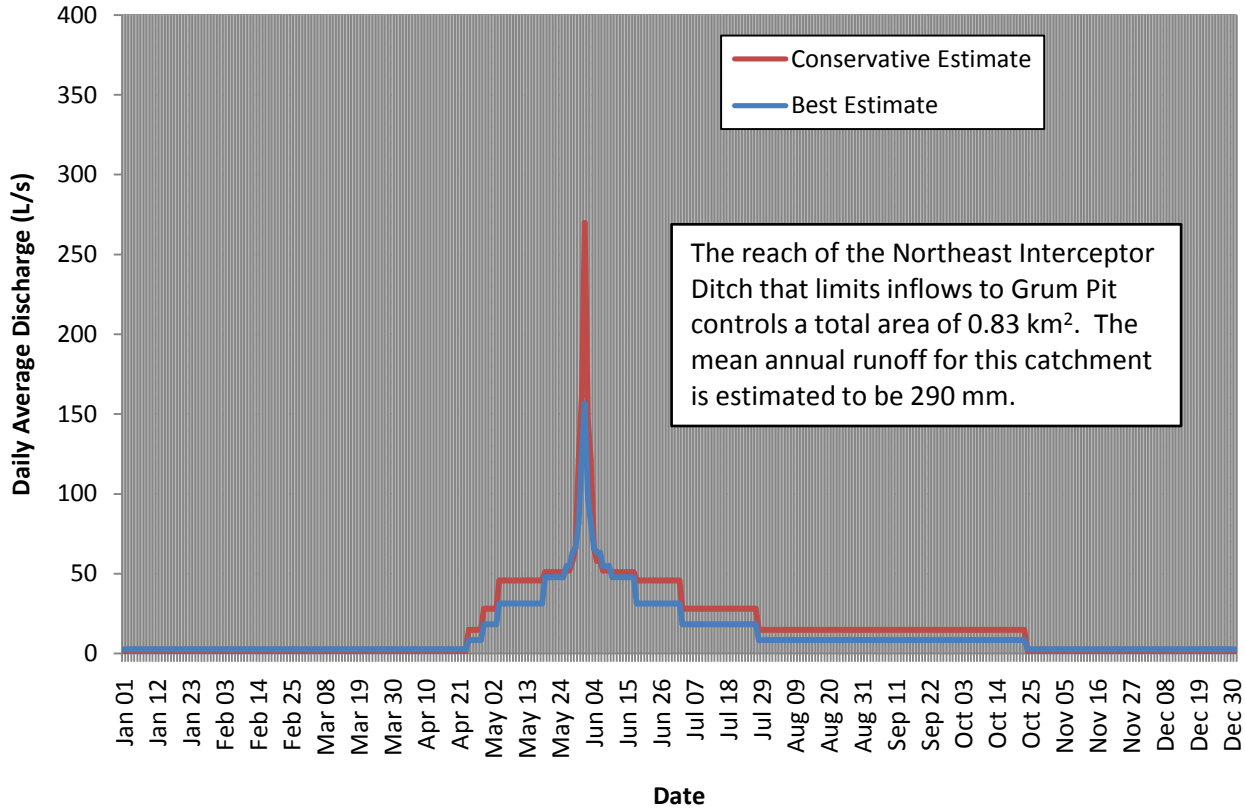

Figure 7-7: Upper Reach of Grum Northeast Interceptor Ditch

Figure 7-8: Grum Pit below Northeast Interceptor Ditch