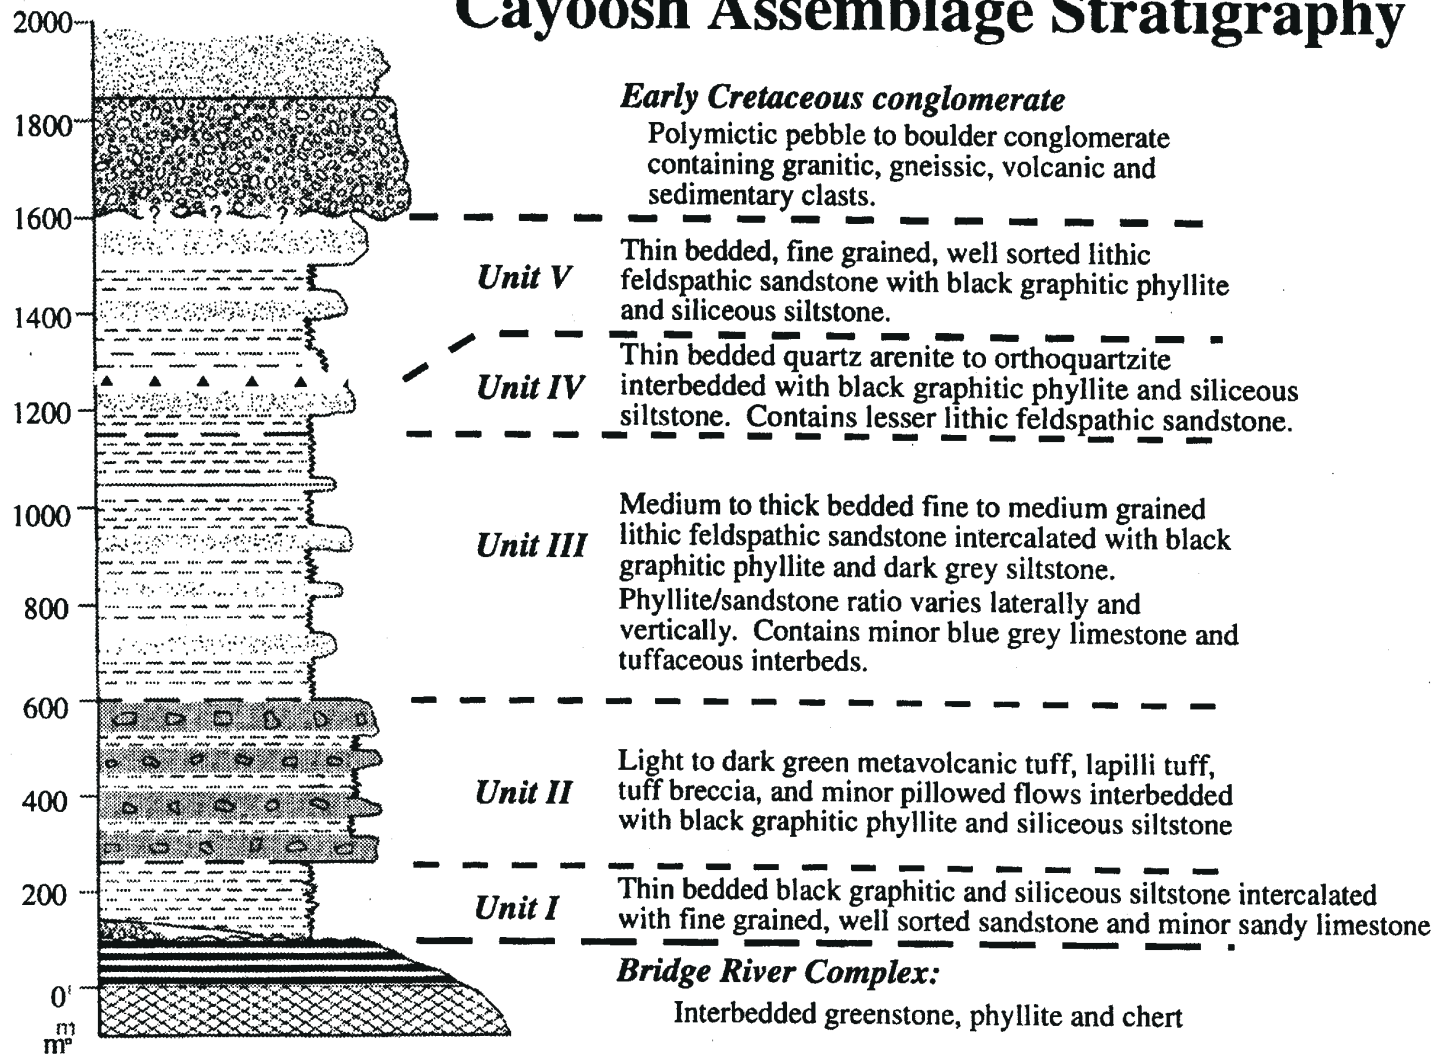

Return to Document

Cayoosh Assemblage Stratigraphy

Figure 35: Schematic stratigraphic section of the Cayoosh assemblage, as compiled from measured structural sections in the Melvin Creek and Mount Brew regions. See Figure 22 for details of the stratigraphy.