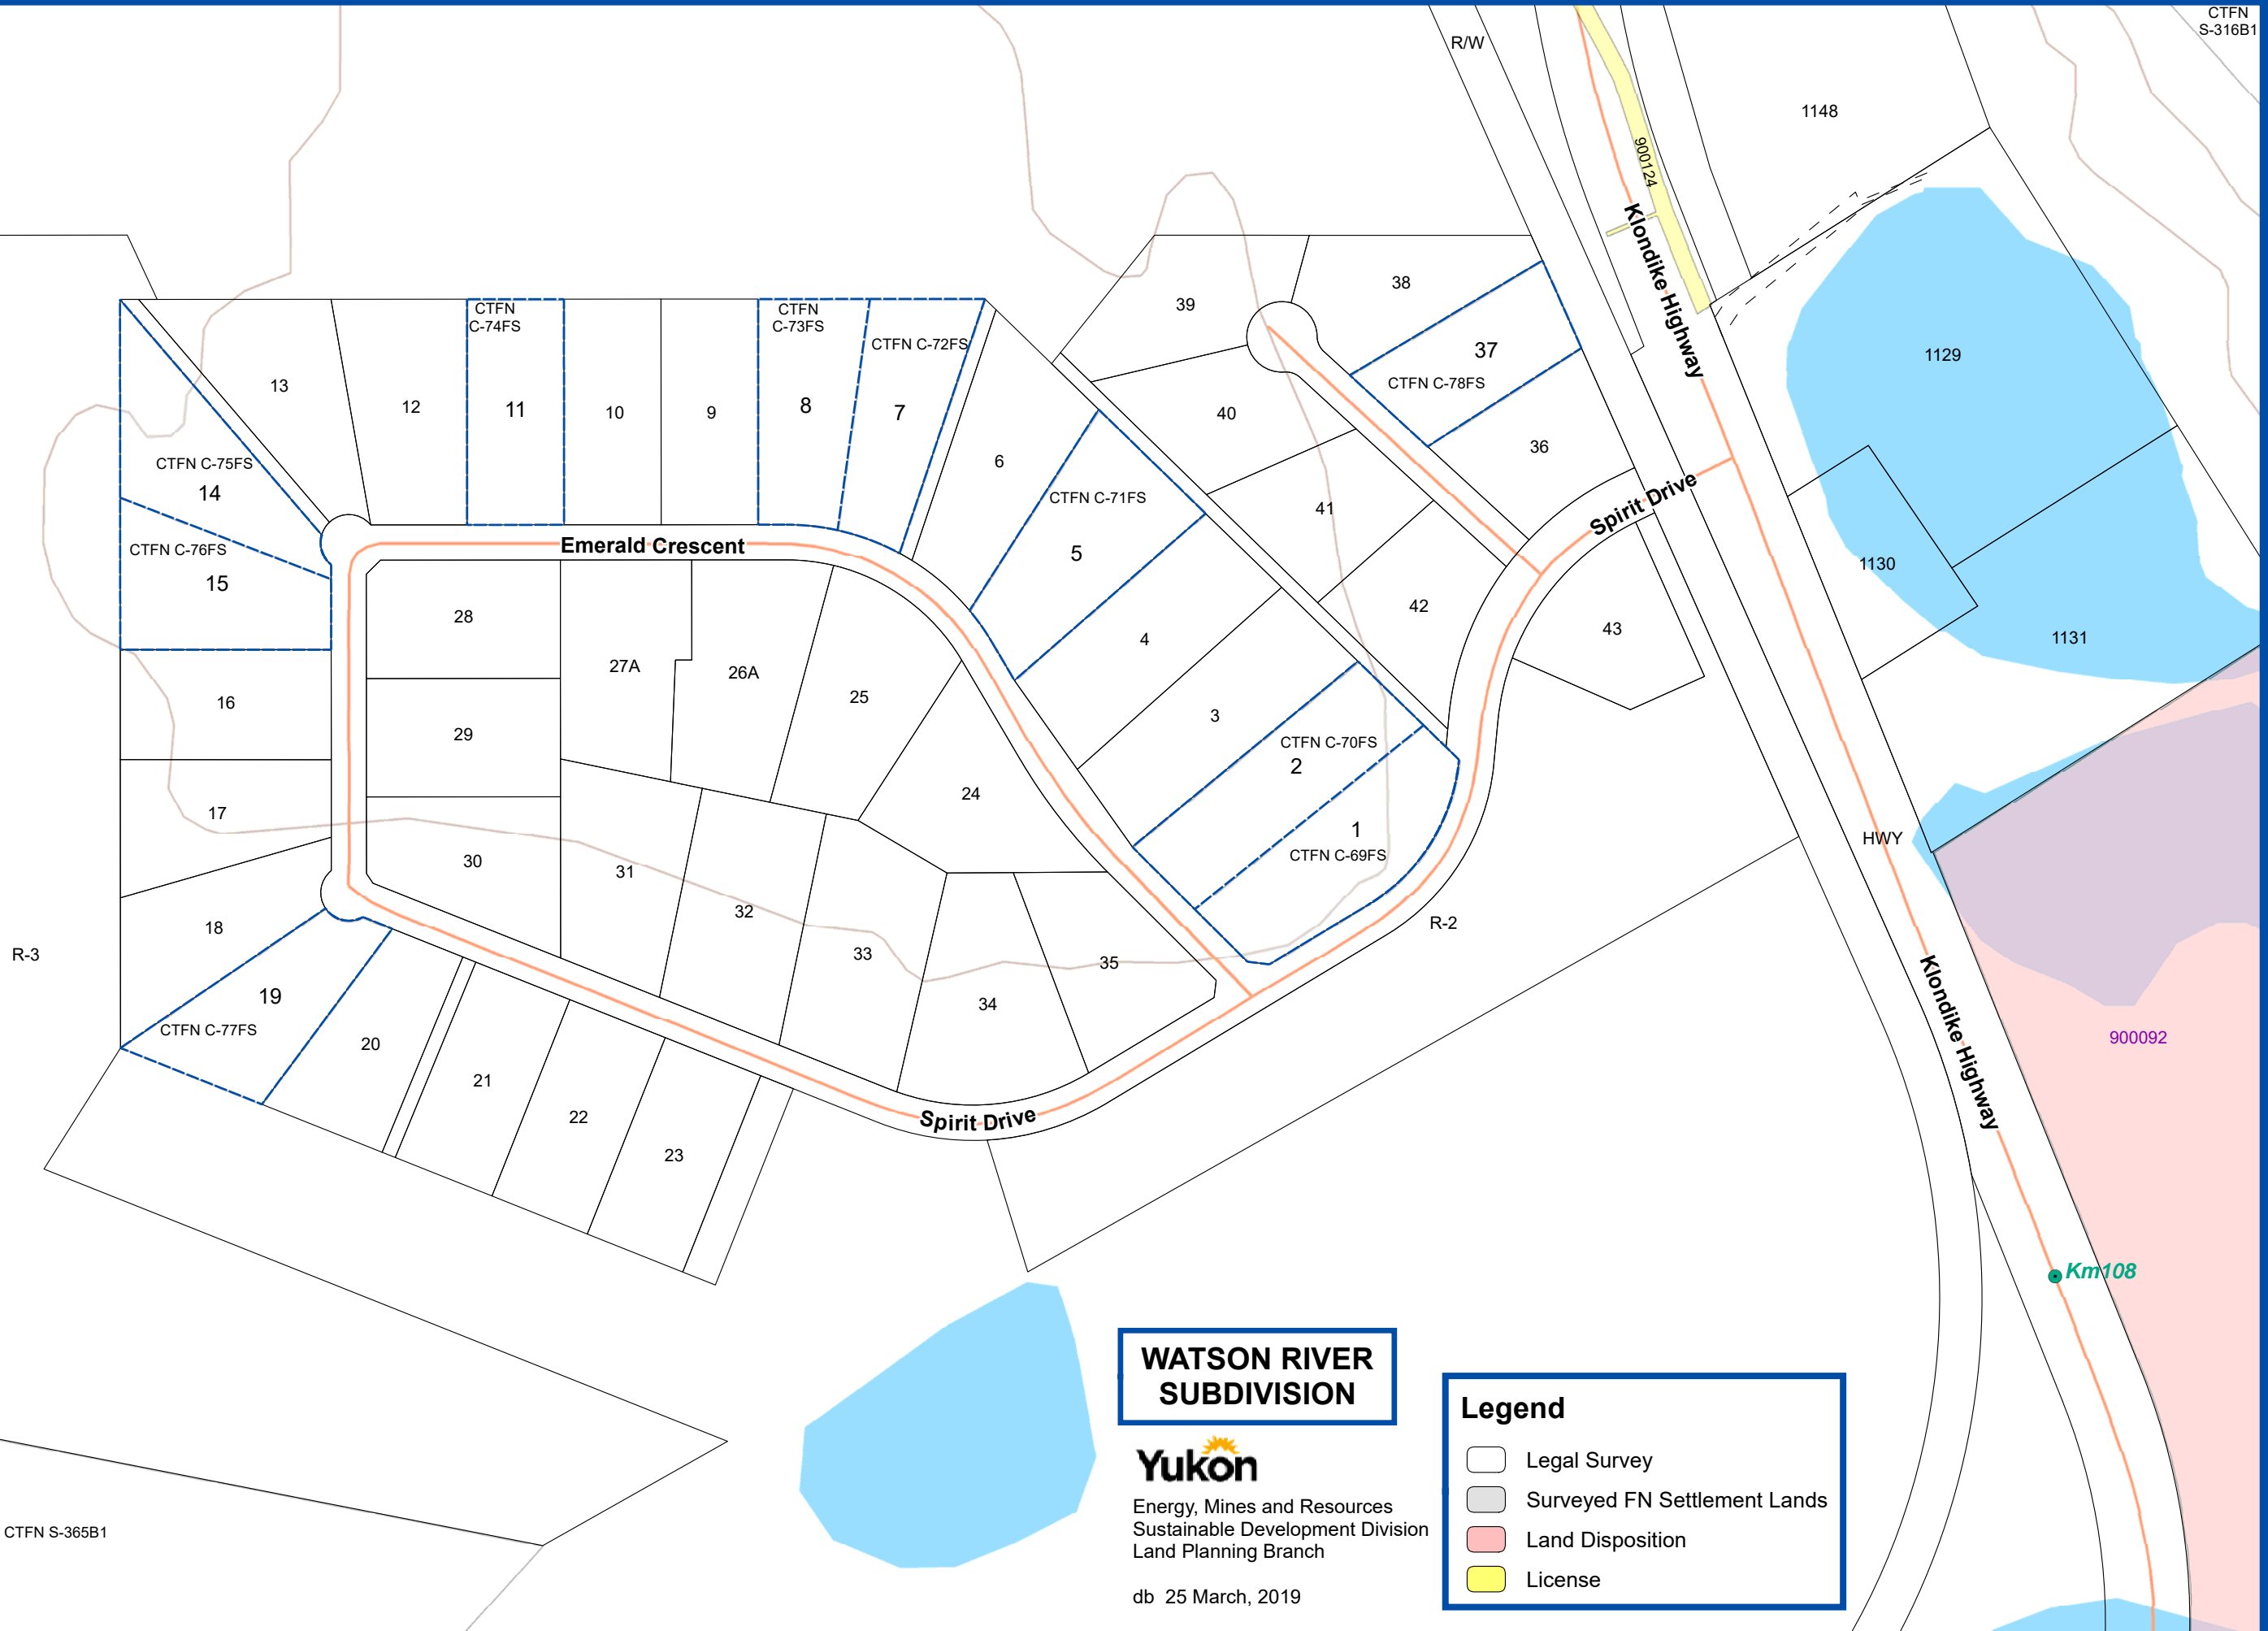

Klondike Highway

Tagish Road

Airport Road

NARES LAKE

CARCROSS - Map 3

Legend

-  Legal Survey
-  Surveyed FN Settlement Lands
-  Land Disposition
-  License

Energy, Mines and Resources
Sustainable Development Division
Land Planning Branch

db 25 March, 2019

CHOUTLA SUBDIVISION

Legend

- Legal Survey
- Surveyed FN Settlement Lands
- Land Disposition
- License

Yukon
Energy, Mines and Resources
Sustainable Development Division
Land Planning Branch
db 25 March, 2019

CTFN S-365B1

WATSON RIVER SUBDIVISION

Yukon
Energy, Mines and Resources
Sustainable Development Division
Land Planning Branch

db 25 March, 2019

Legend

-  Legal Survey
-  Surveyed FN Settlement Lands
-  Land Disposition
-  License