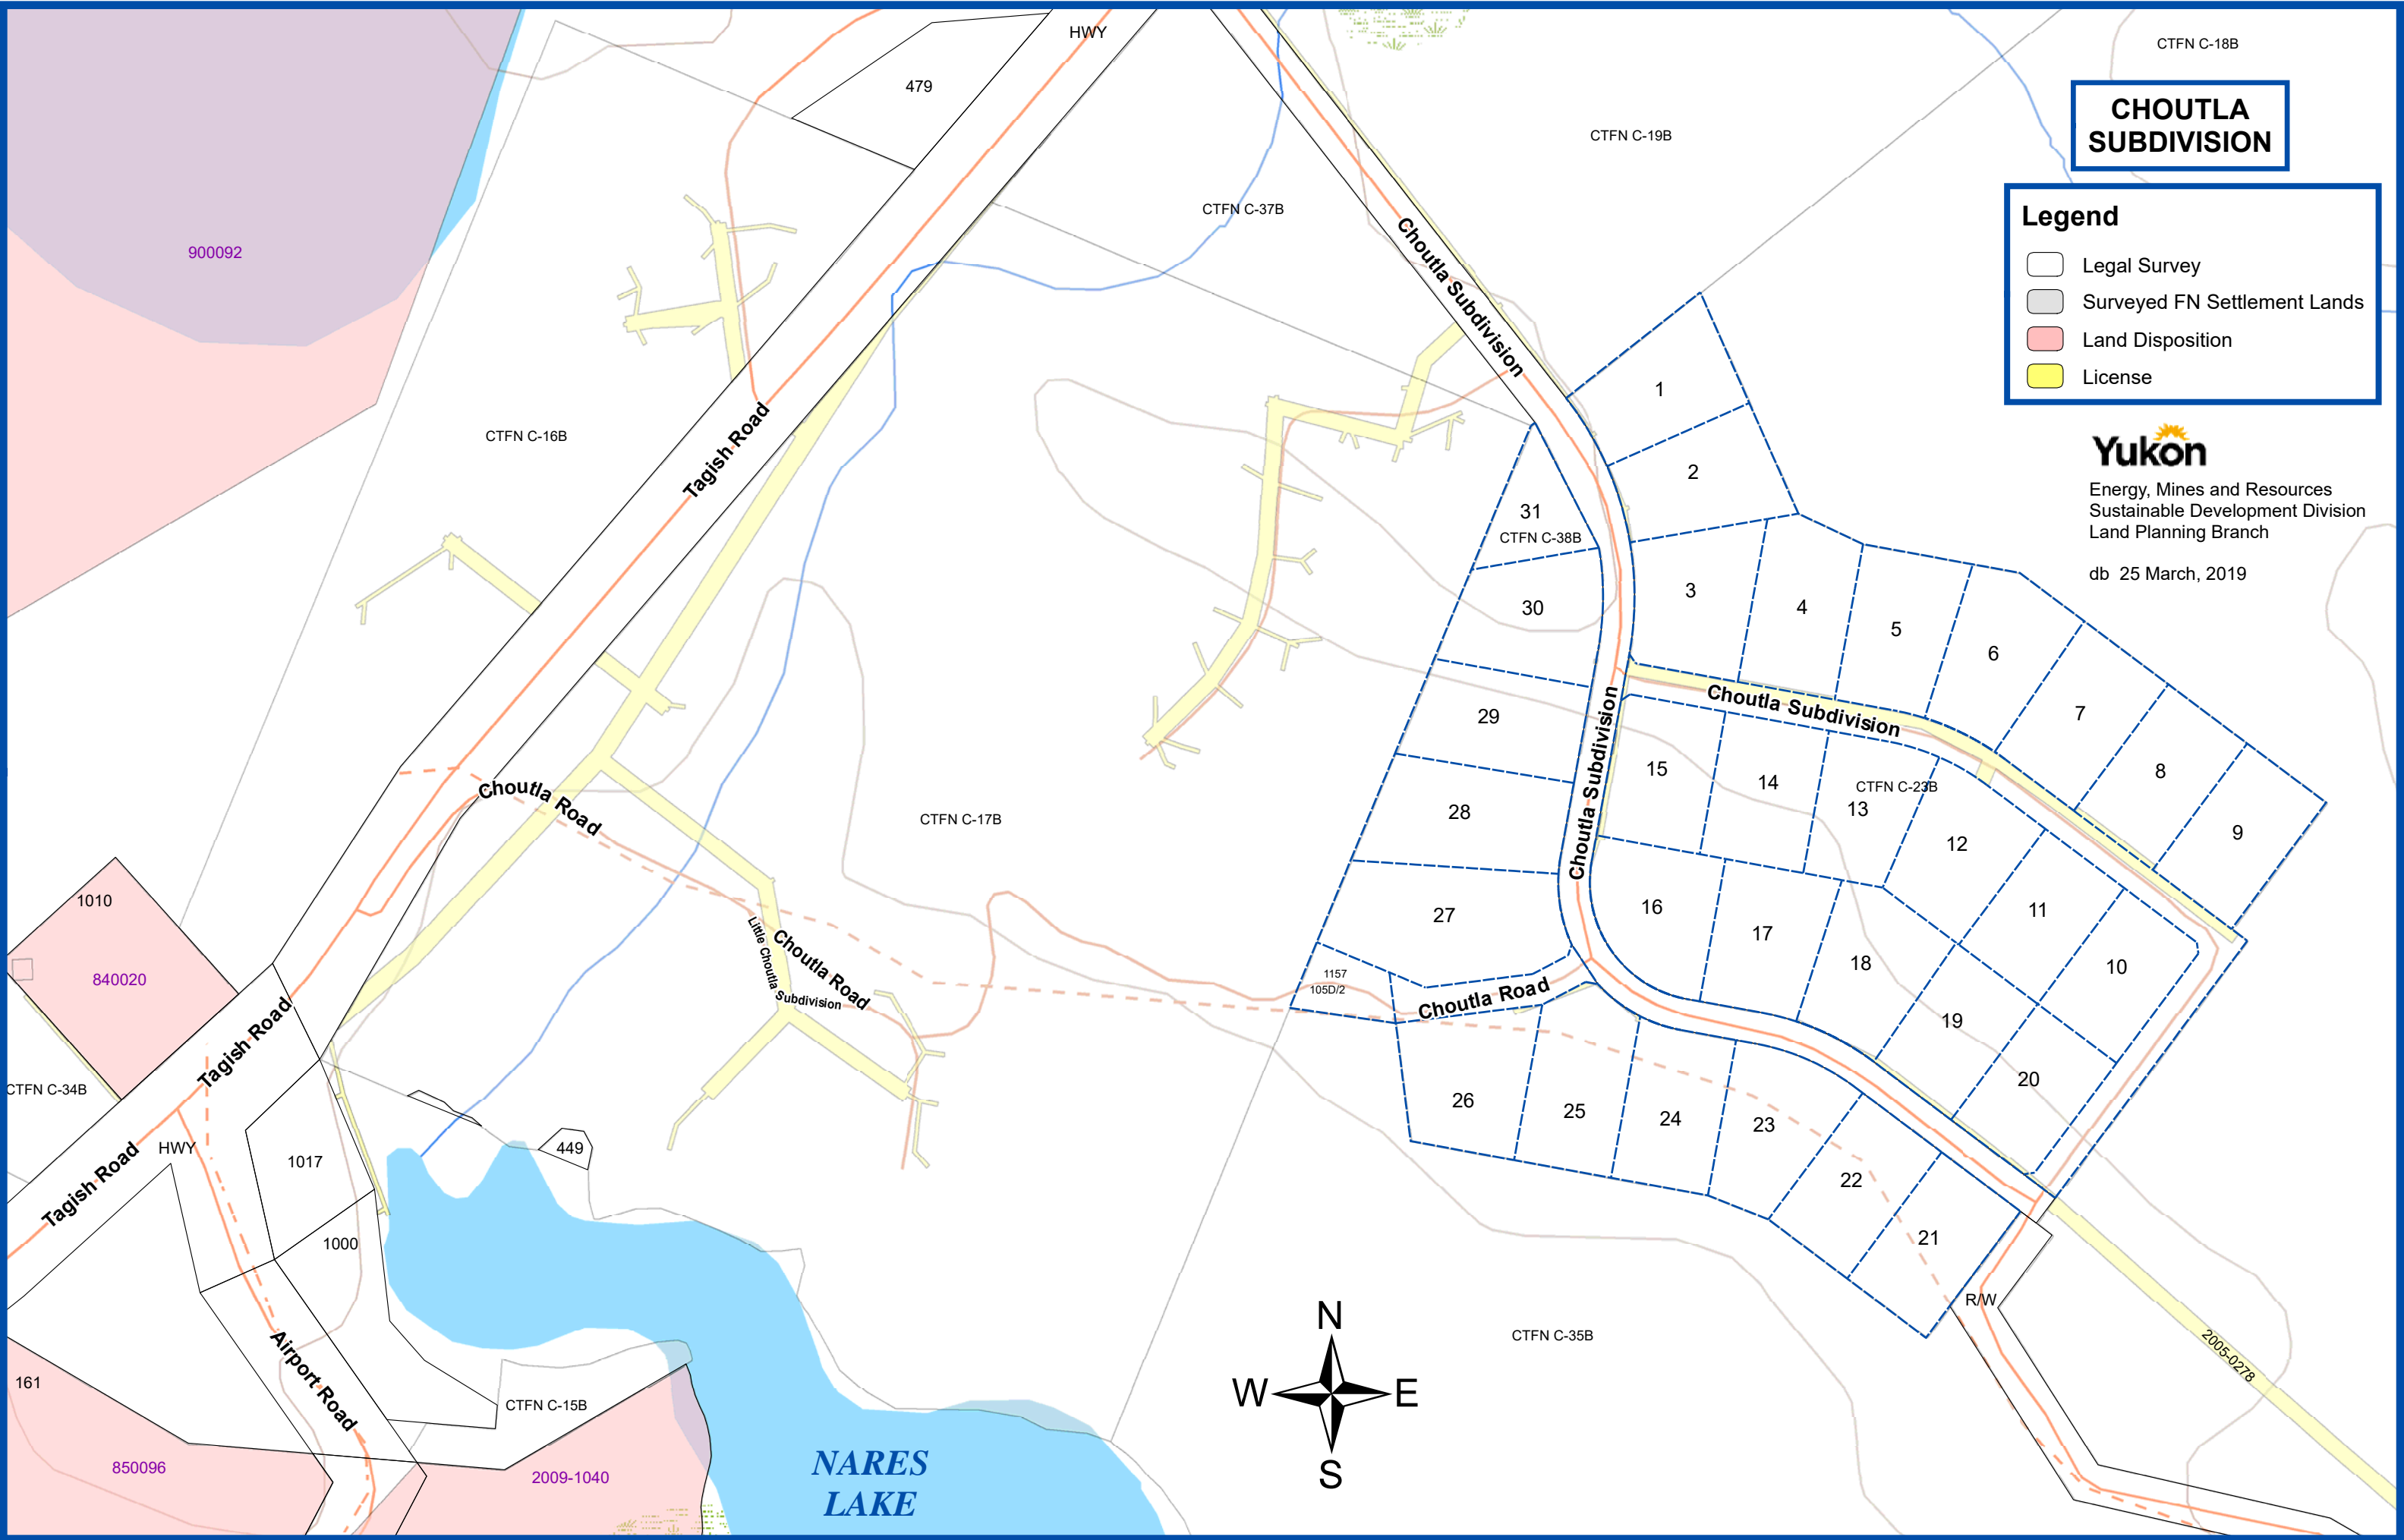

Klondike Highway

Tagish Road

Airport Road

NARES LAKE

CARCROSS - Map 3

Legend

-  Legal Survey
-  Surveyed FN Settlement Lands
-  Land Disposition
-  License

Energy, Mines and Resources
Sustainable Development Division
Land Planning Branch

db 25 March, 2019

CHOUTLA SUBDIVISION

Legend

- Legal Survey
- Surveyed FN Settlement Lands
- Land Disposition
- License

Yukon
Energy, Mines and Resources
Sustainable Development Division
Land Planning Branch
db 25 March, 2019

CTFN S-365B1

WATSON RIVER SUBDIVISION

Yukon
Energy, Mines and Resources
Sustainable Development Division
Land Planning Branch

db 25 March, 2019

Legend

-  Legal Survey
-  Surveyed FN Settlement Lands
-  Land Disposition
-  License