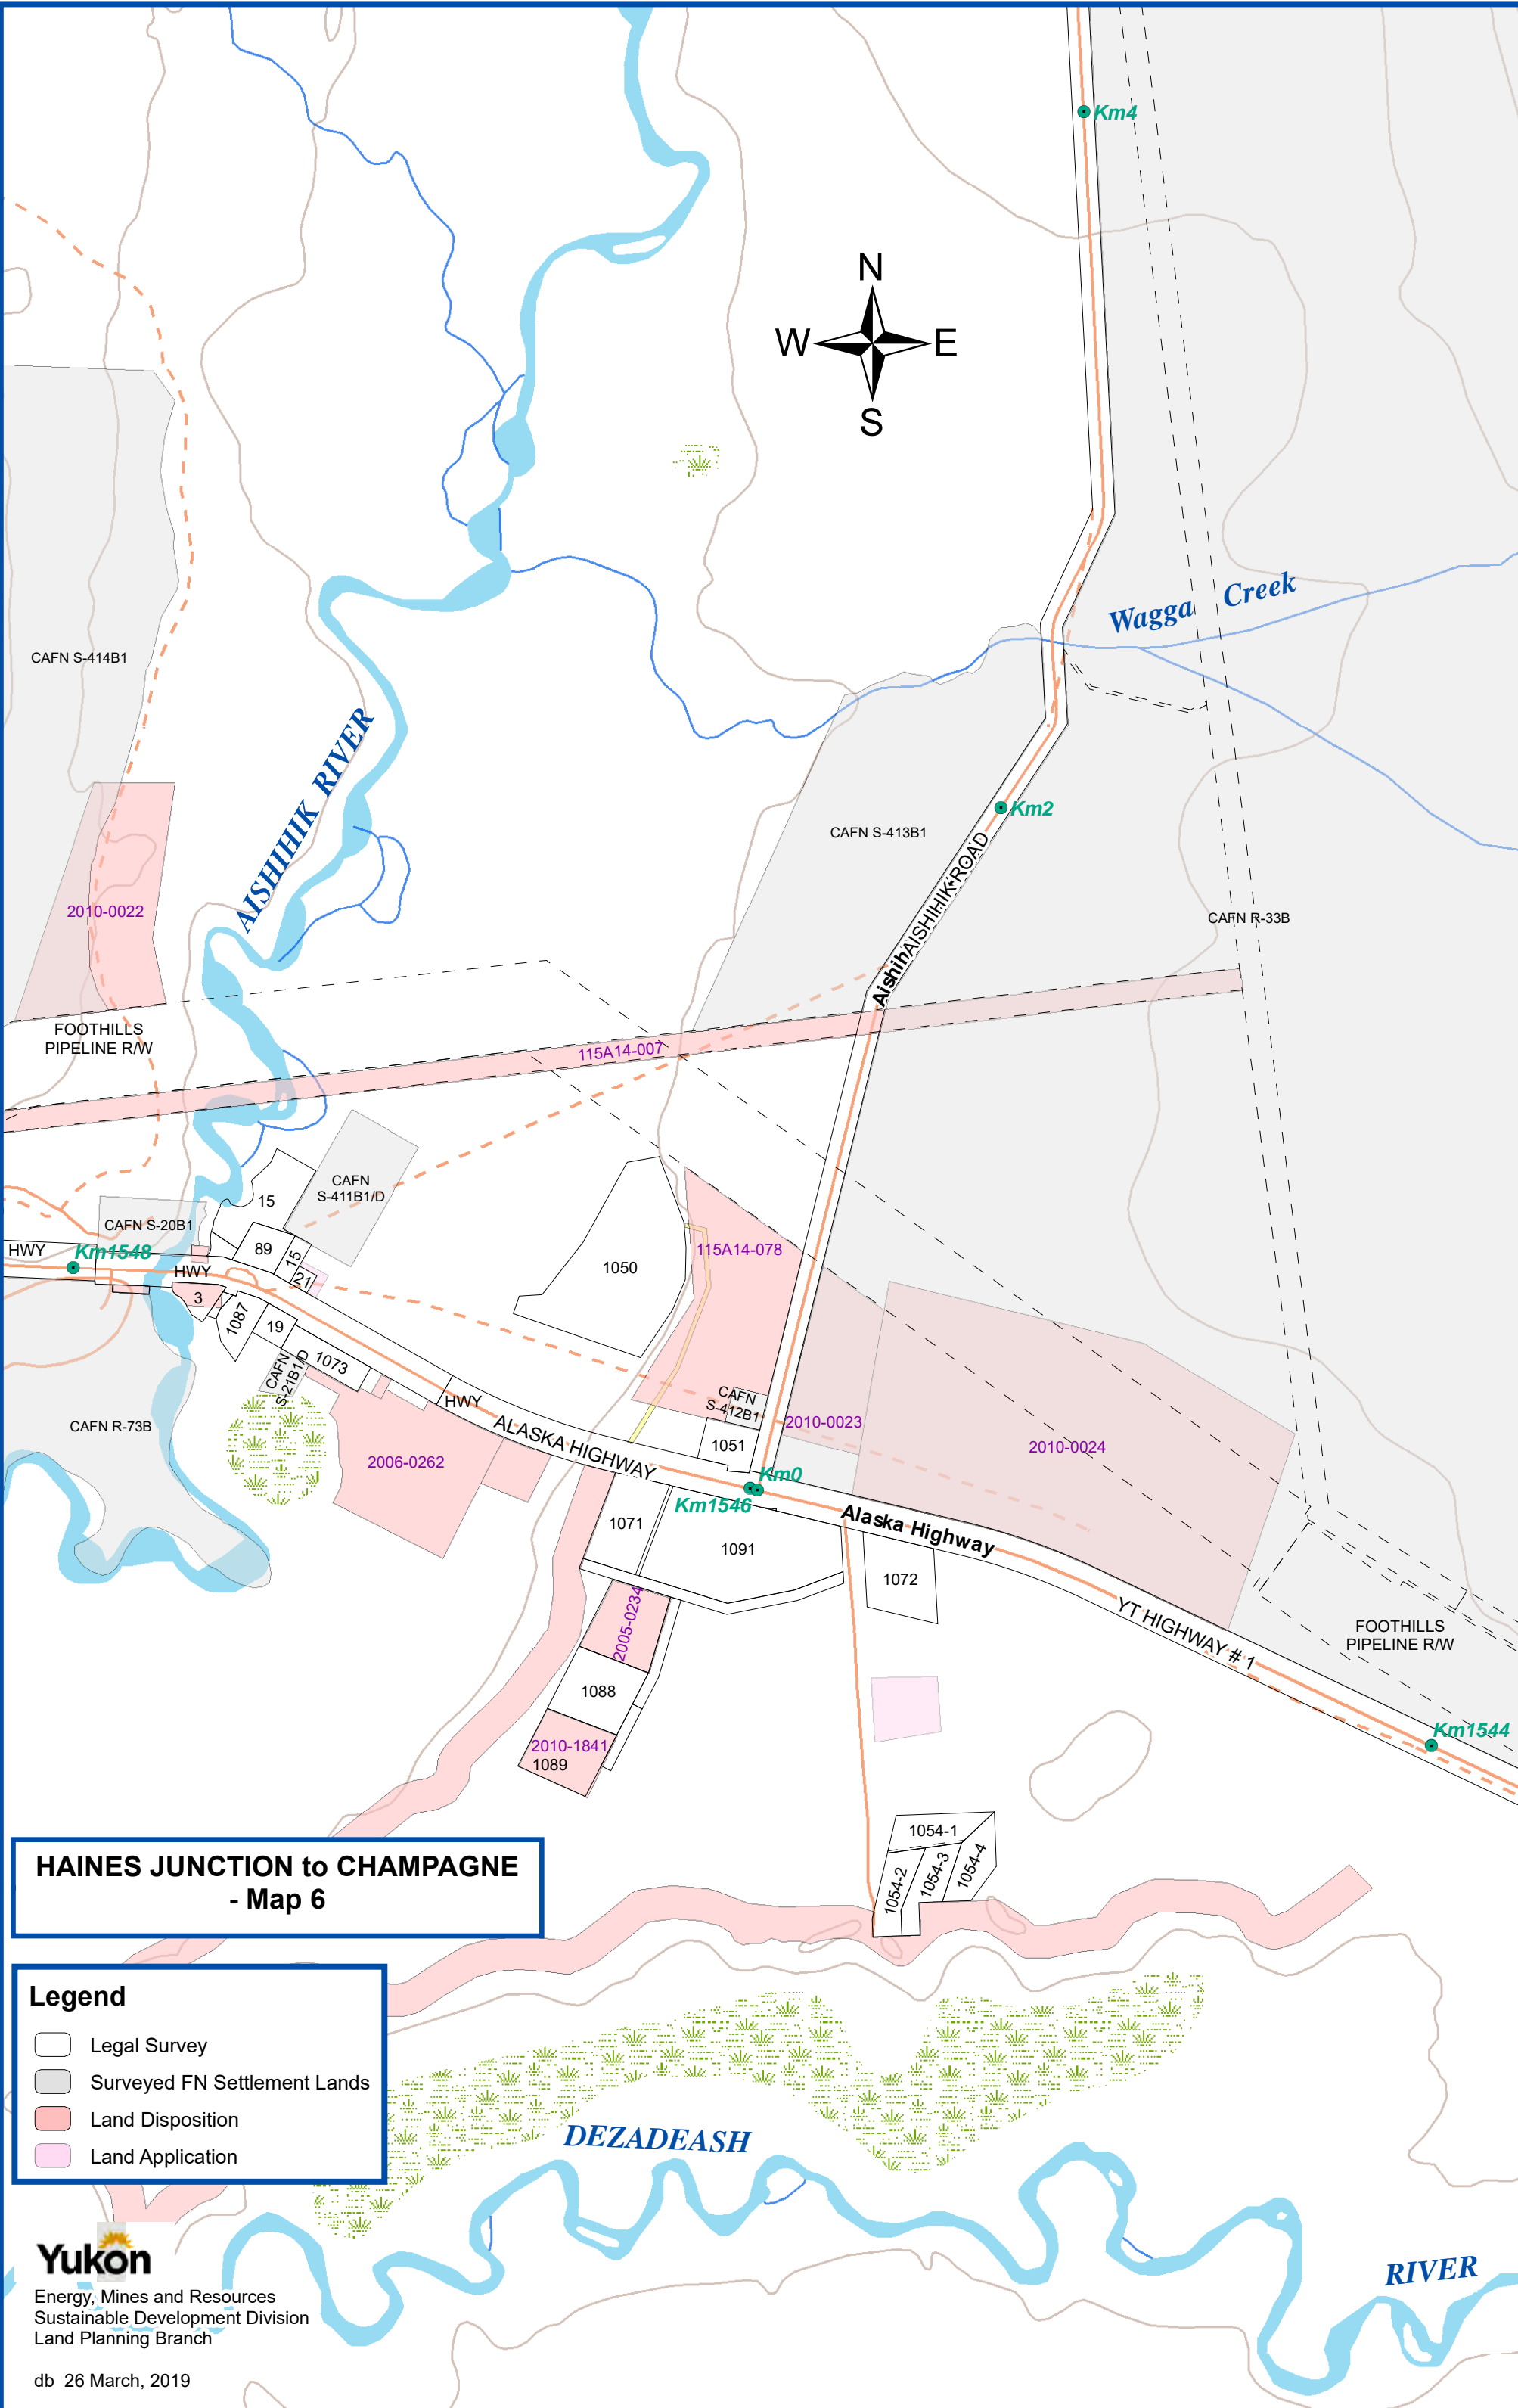

See HAINES JUNCTION
Community Map Series

See
CHAMPAGNE to MENDENHALL
Highway Map Series

**HAINES JUNCTION to CHAMPAGNE
Map Series Index**

Legend

- Legal Survey
- Surveyed FN Settlement Lands
- Agricultural Application
- Agricultural Disposition
- Land Disposition

**HAINES JUNCTION
to CHAMPAGNE
- Map 2**

Legend

-  Legal Survey
-  Surveyed FN Settlement Lands
-  Agricultural Disposition
-  Land Disposition

HAINES JUNCTION to CHAMPAGNE - Map 3

Legend

- Legal Survey
- Surveyed FN Settlement Lands
- Land Disposition

Legend

- Legal Survey
- Surveyed FN Settlement Lands
- Land Disposition

HAINES JUNCTION to CHAMPAGNE - Map 5

Legend

- Legal Survey
- Surveyed FN Settlement Lands
- Land Disposition

Yukon
Energy, Mines and Resources
Sustainable Development Division
Land Planning Branch

db 26 March, 2019

**HAINES JUNCTION to CHAMPAGNE
- Map 6**

Legend

- Legal Survey
- Surveyed FN Settlement Lands
- Land Disposition
- Land Application

HAINES JUNCTION to CHAMPAGNE
- Map 7

- Legend**
-  Legal Survey
 -  Surveyed FN Settlement Lands