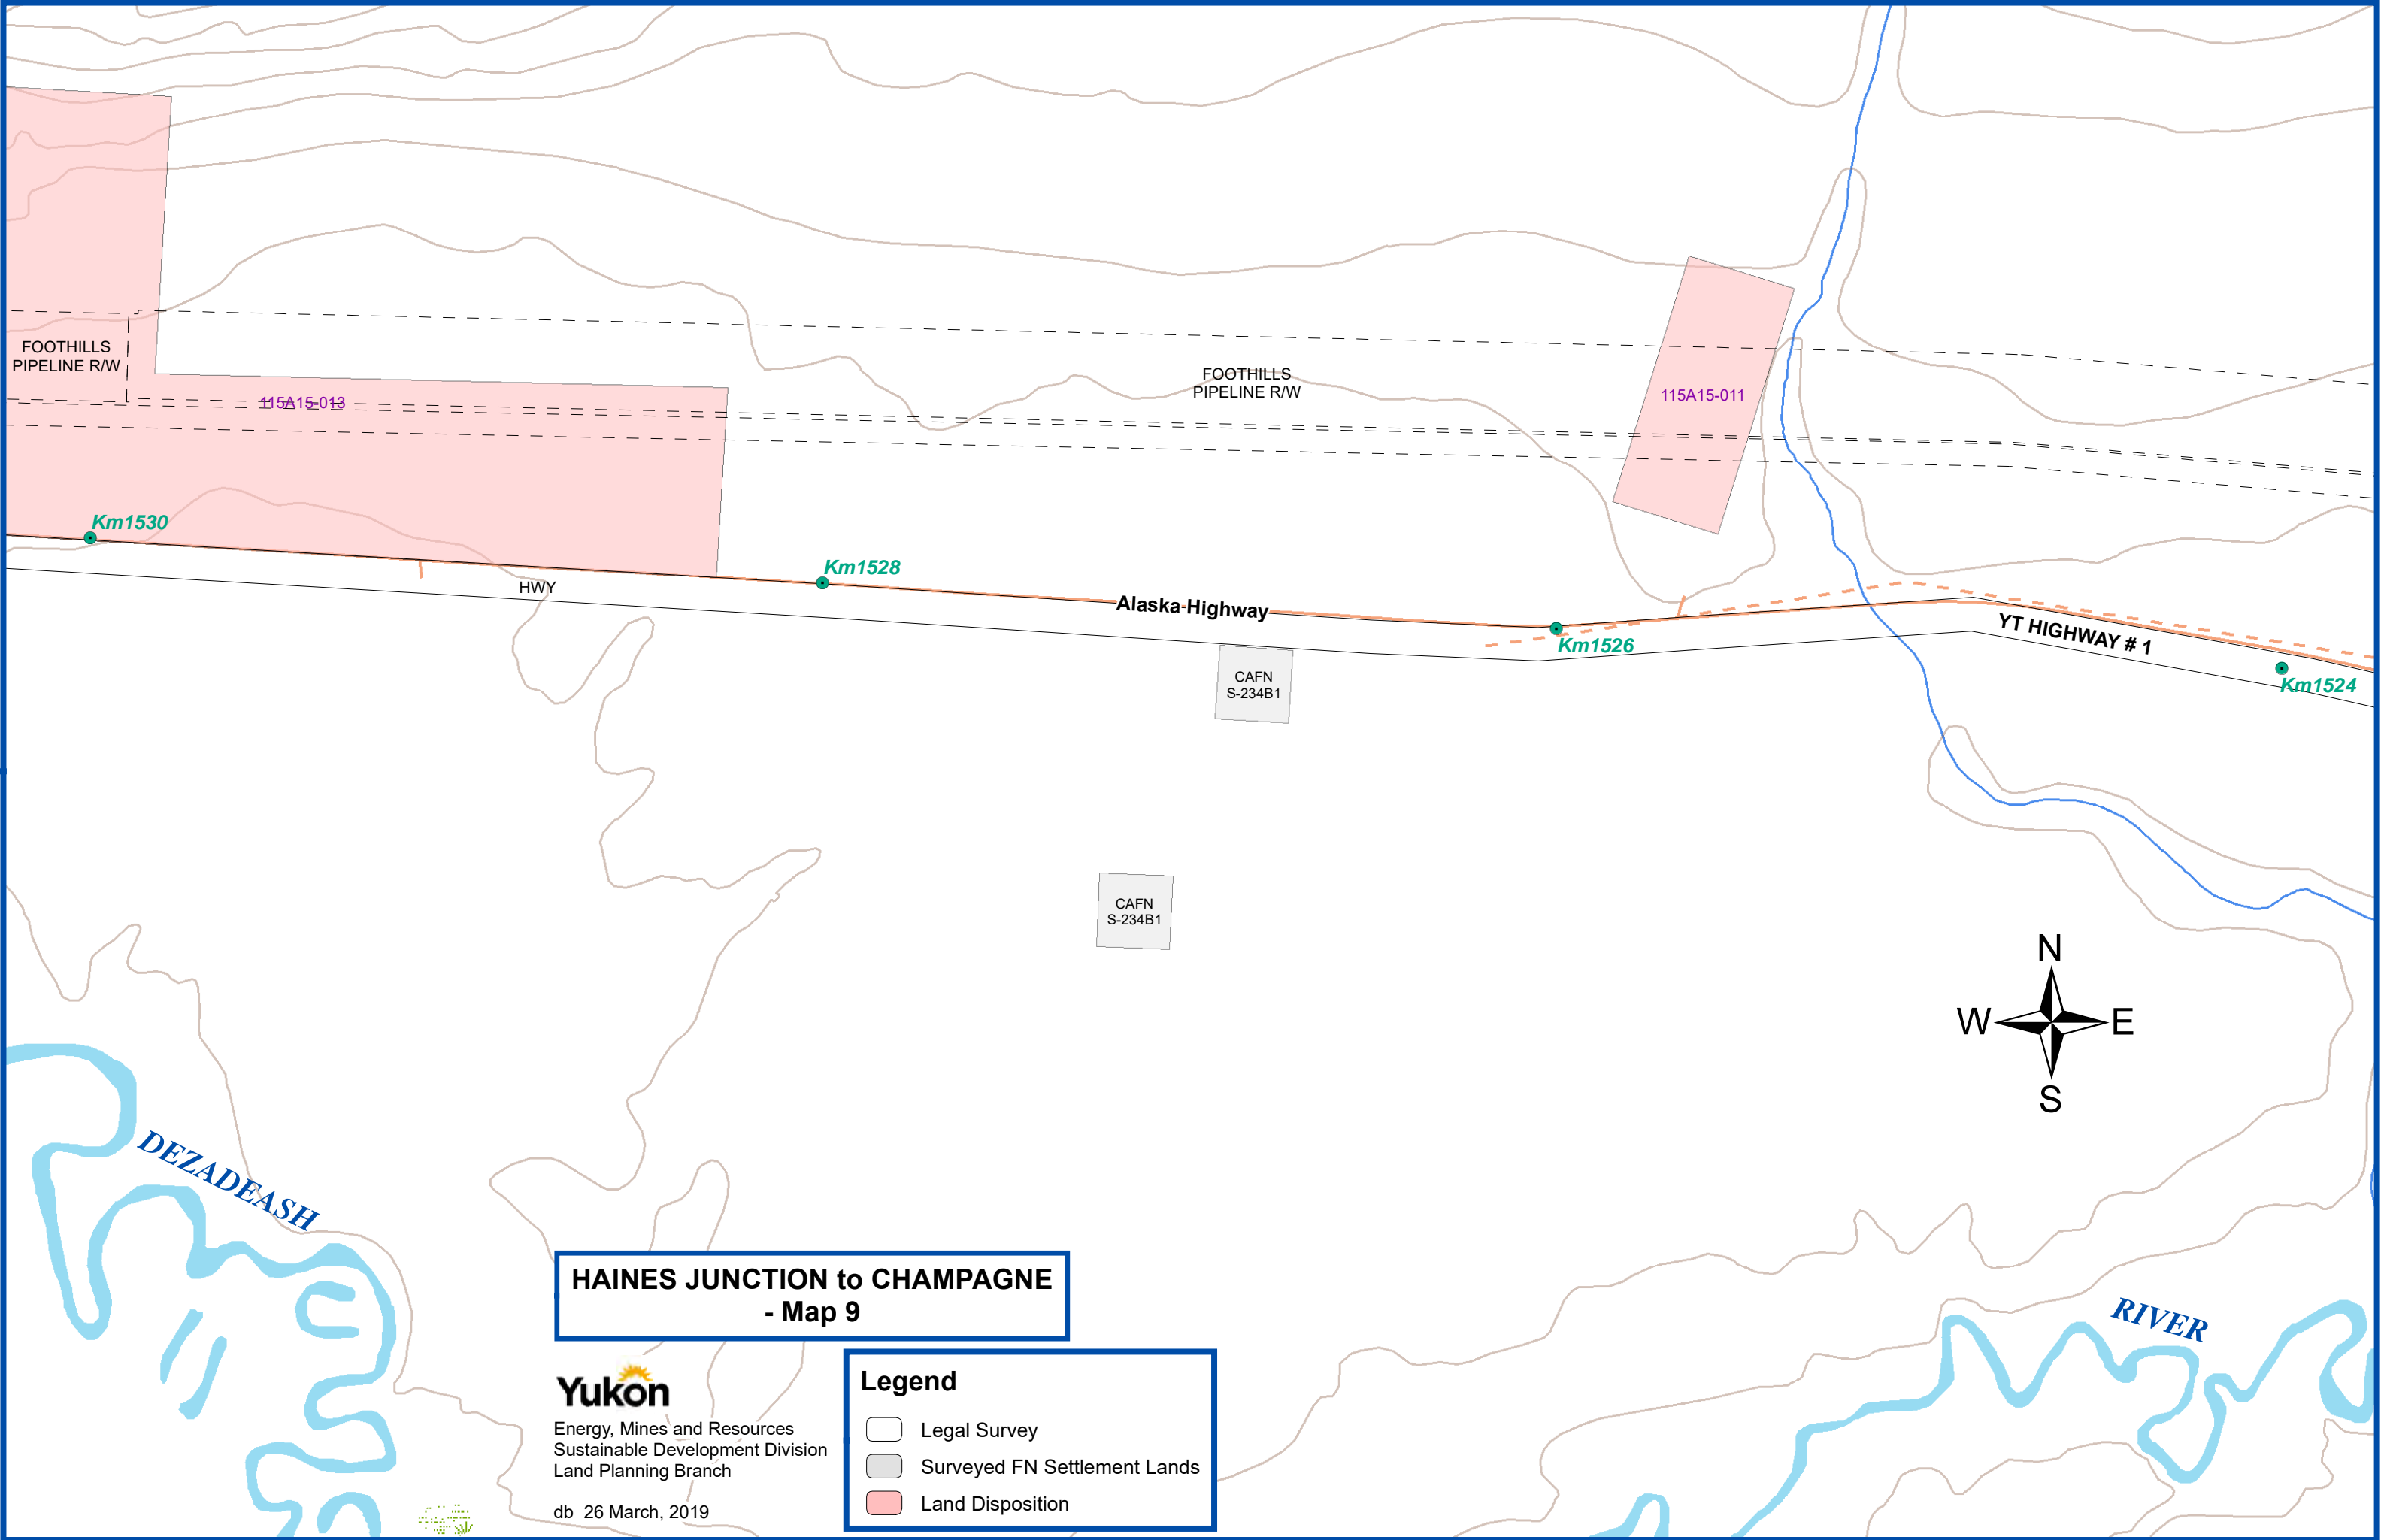

CAFN
S-69B1

CAFN
S-286B1

Alaska Highway

YT HIGHWAY # 1

DEZADEASH

CAFN S-319B1

HAINES JUNCTION to CHAMPAGNE
- Map 8

Legend

-  Legal Survey
-  Surveyed FN Settlement Lands
-  Land Disposition

Yukon
Energy, Mines and Resources
Sustainable Development Division
Land Planning Branch
db 26 March, 2019

RIVER

**HAINES JUNCTION to CHAMPAGNE
- Map 9**