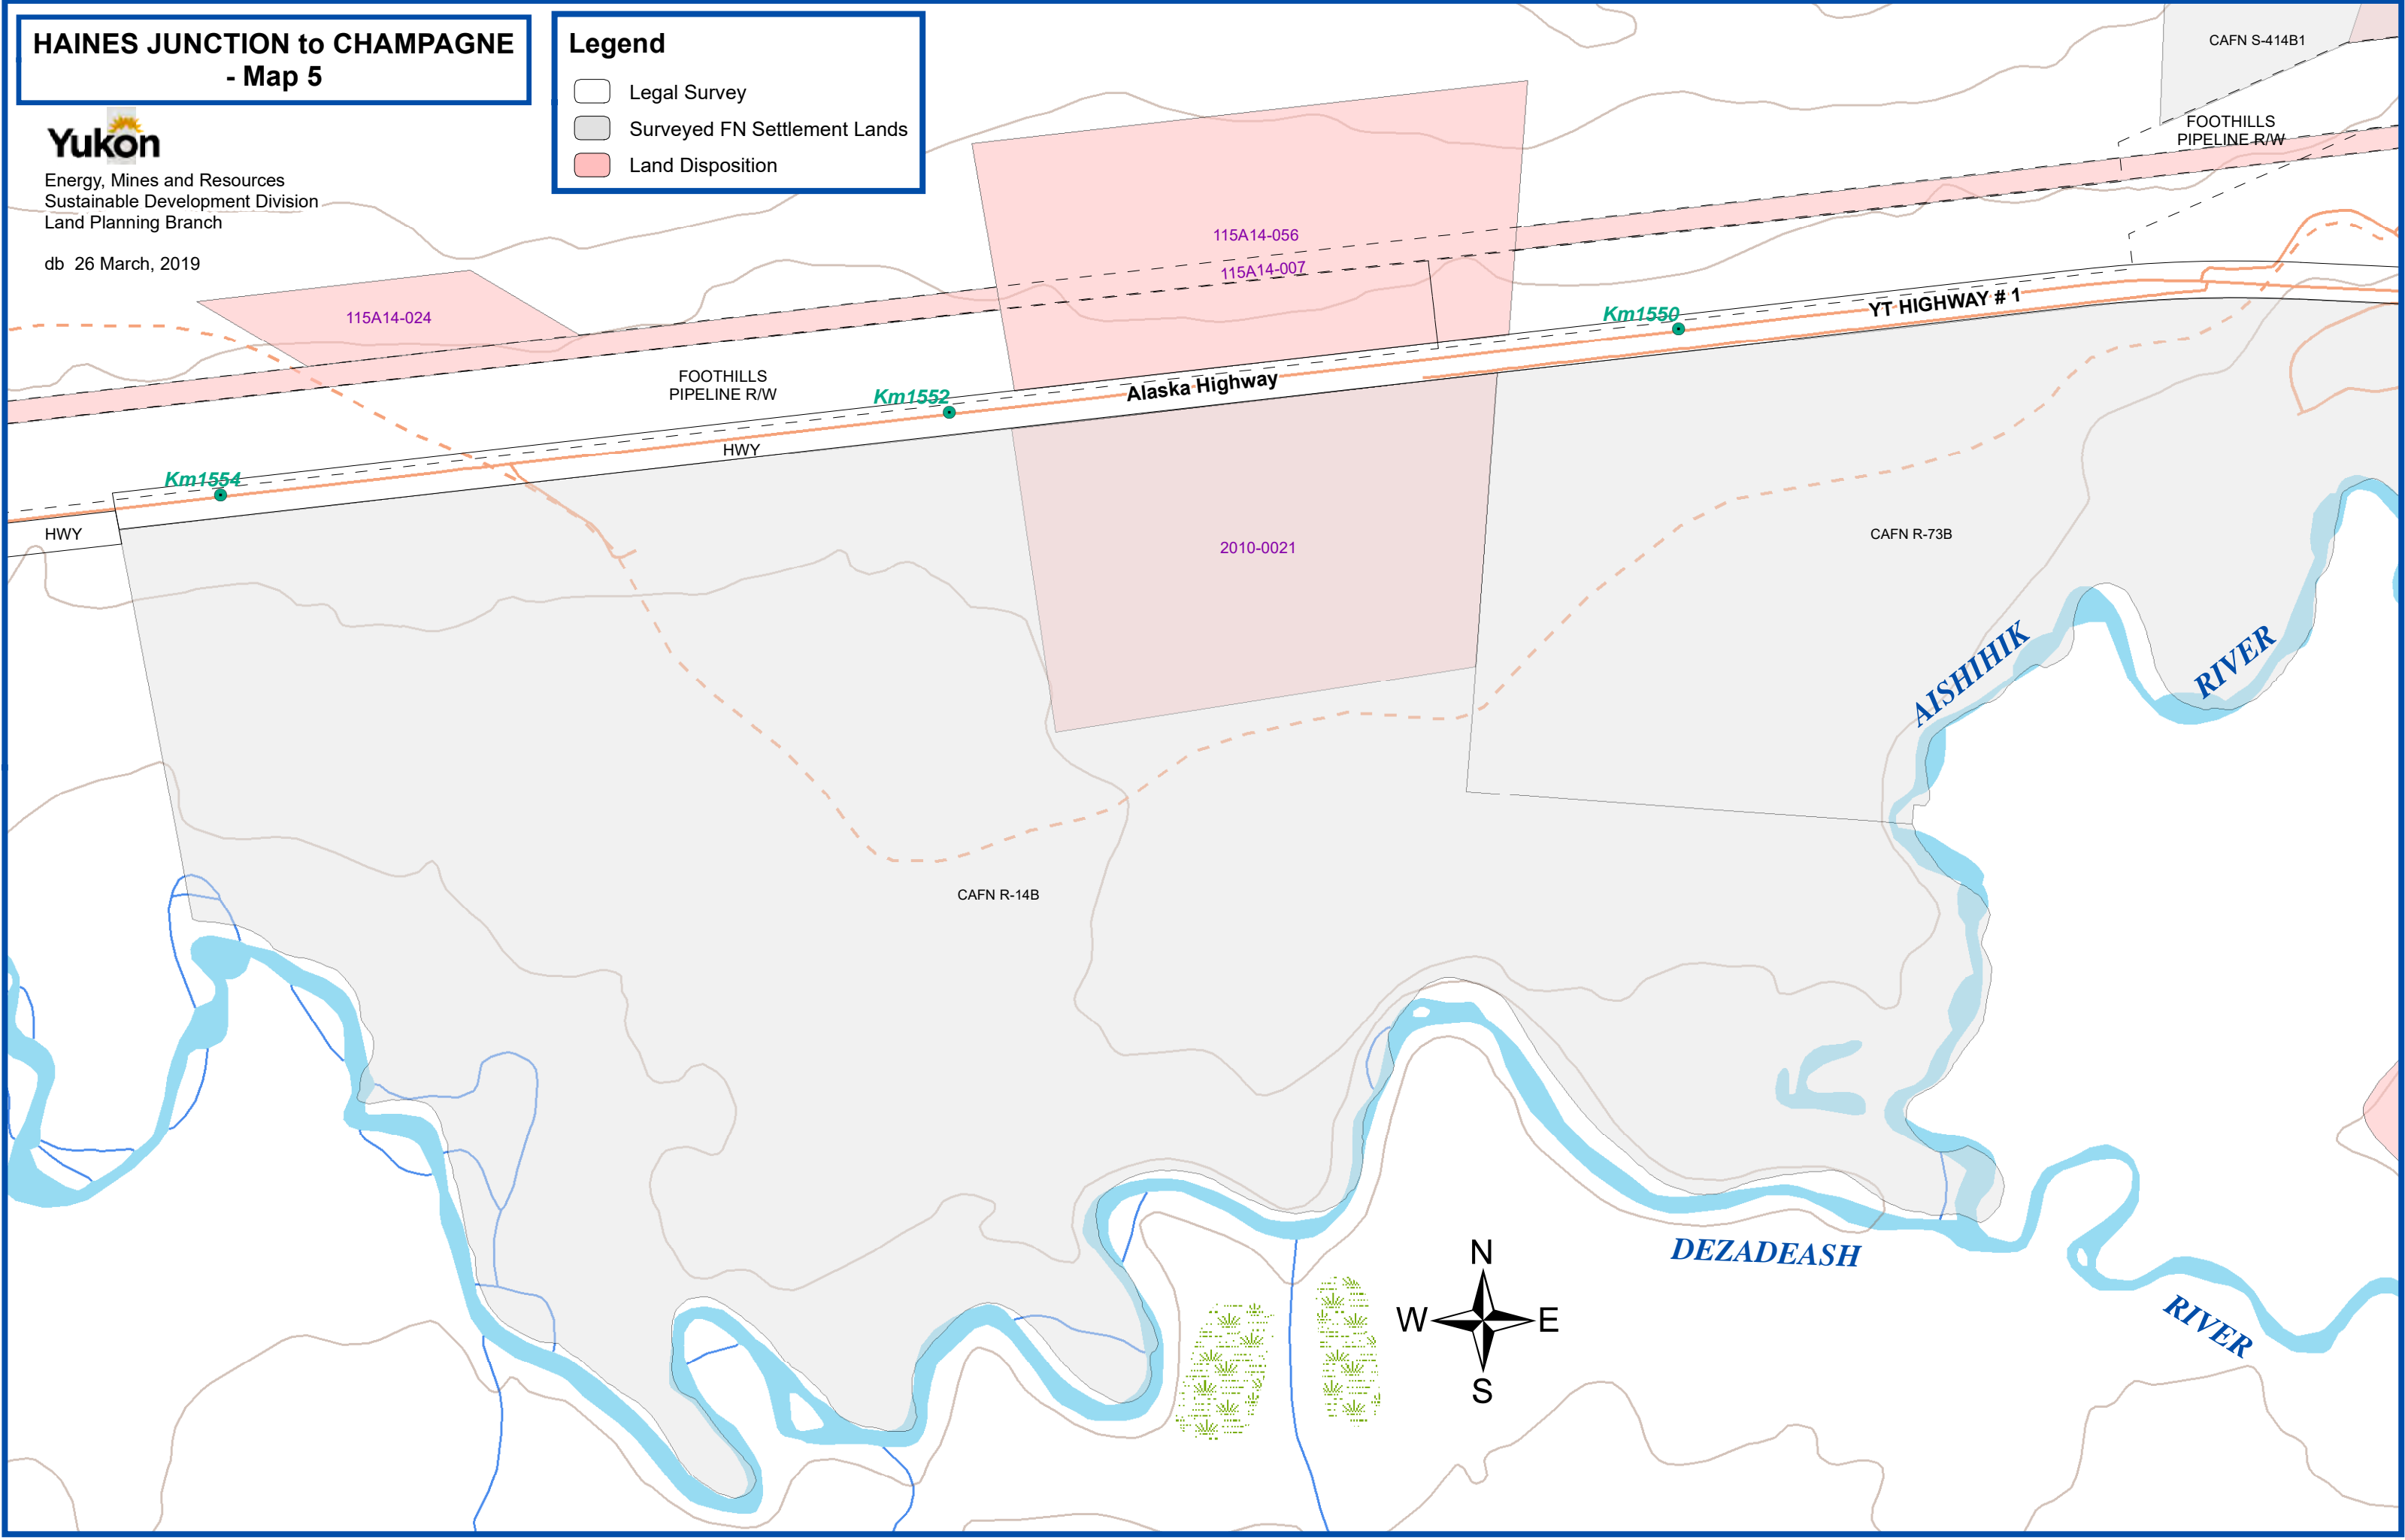

See HAINES JUNCTION
Community Map Series

See
CHAMPAGNE to MENDENHALL
Highway Map Series

**HAINES JUNCTION to CHAMPAGNE
Map Series Index**

Legend

- Legal Survey
- Surveyed FN Settlement Lands
- Agricultural Application
- Agricultural Disposition
- Land Disposition

**HAINES JUNCTION
to CHAMPAGNE
- Map 2**

Legend

-  Legal Survey
-  Surveyed FN Settlement Lands
-  Agricultural Disposition
-  Land Disposition

HAINES JUNCTION to CHAMPAGNE - Map 3

Legend

- Legal Survey
- Surveyed FN Settlement Lands
- Land Disposition

Legend

- Legal Survey
- Surveyed FN Settlement Lands
- Land Disposition

HAINES JUNCTION to CHAMPAGNE - Map 5

Legend

- Legal Survey
- Surveyed FN Settlement Lands
- Land Disposition

Yukon
Energy, Mines and Resources
Sustainable Development Division
Land Planning Branch

db 26 March, 2019

**HAINES JUNCTION to CHAMPAGNE
- Map 6**

Legend

- Legal Survey
- Surveyed FN Settlement Lands
- Land Disposition
- Land Application

HAINES JUNCTION to CHAMPAGNE
- Map 7

- Legend**
-  Legal Survey
 -  Surveyed FN Settlement Lands