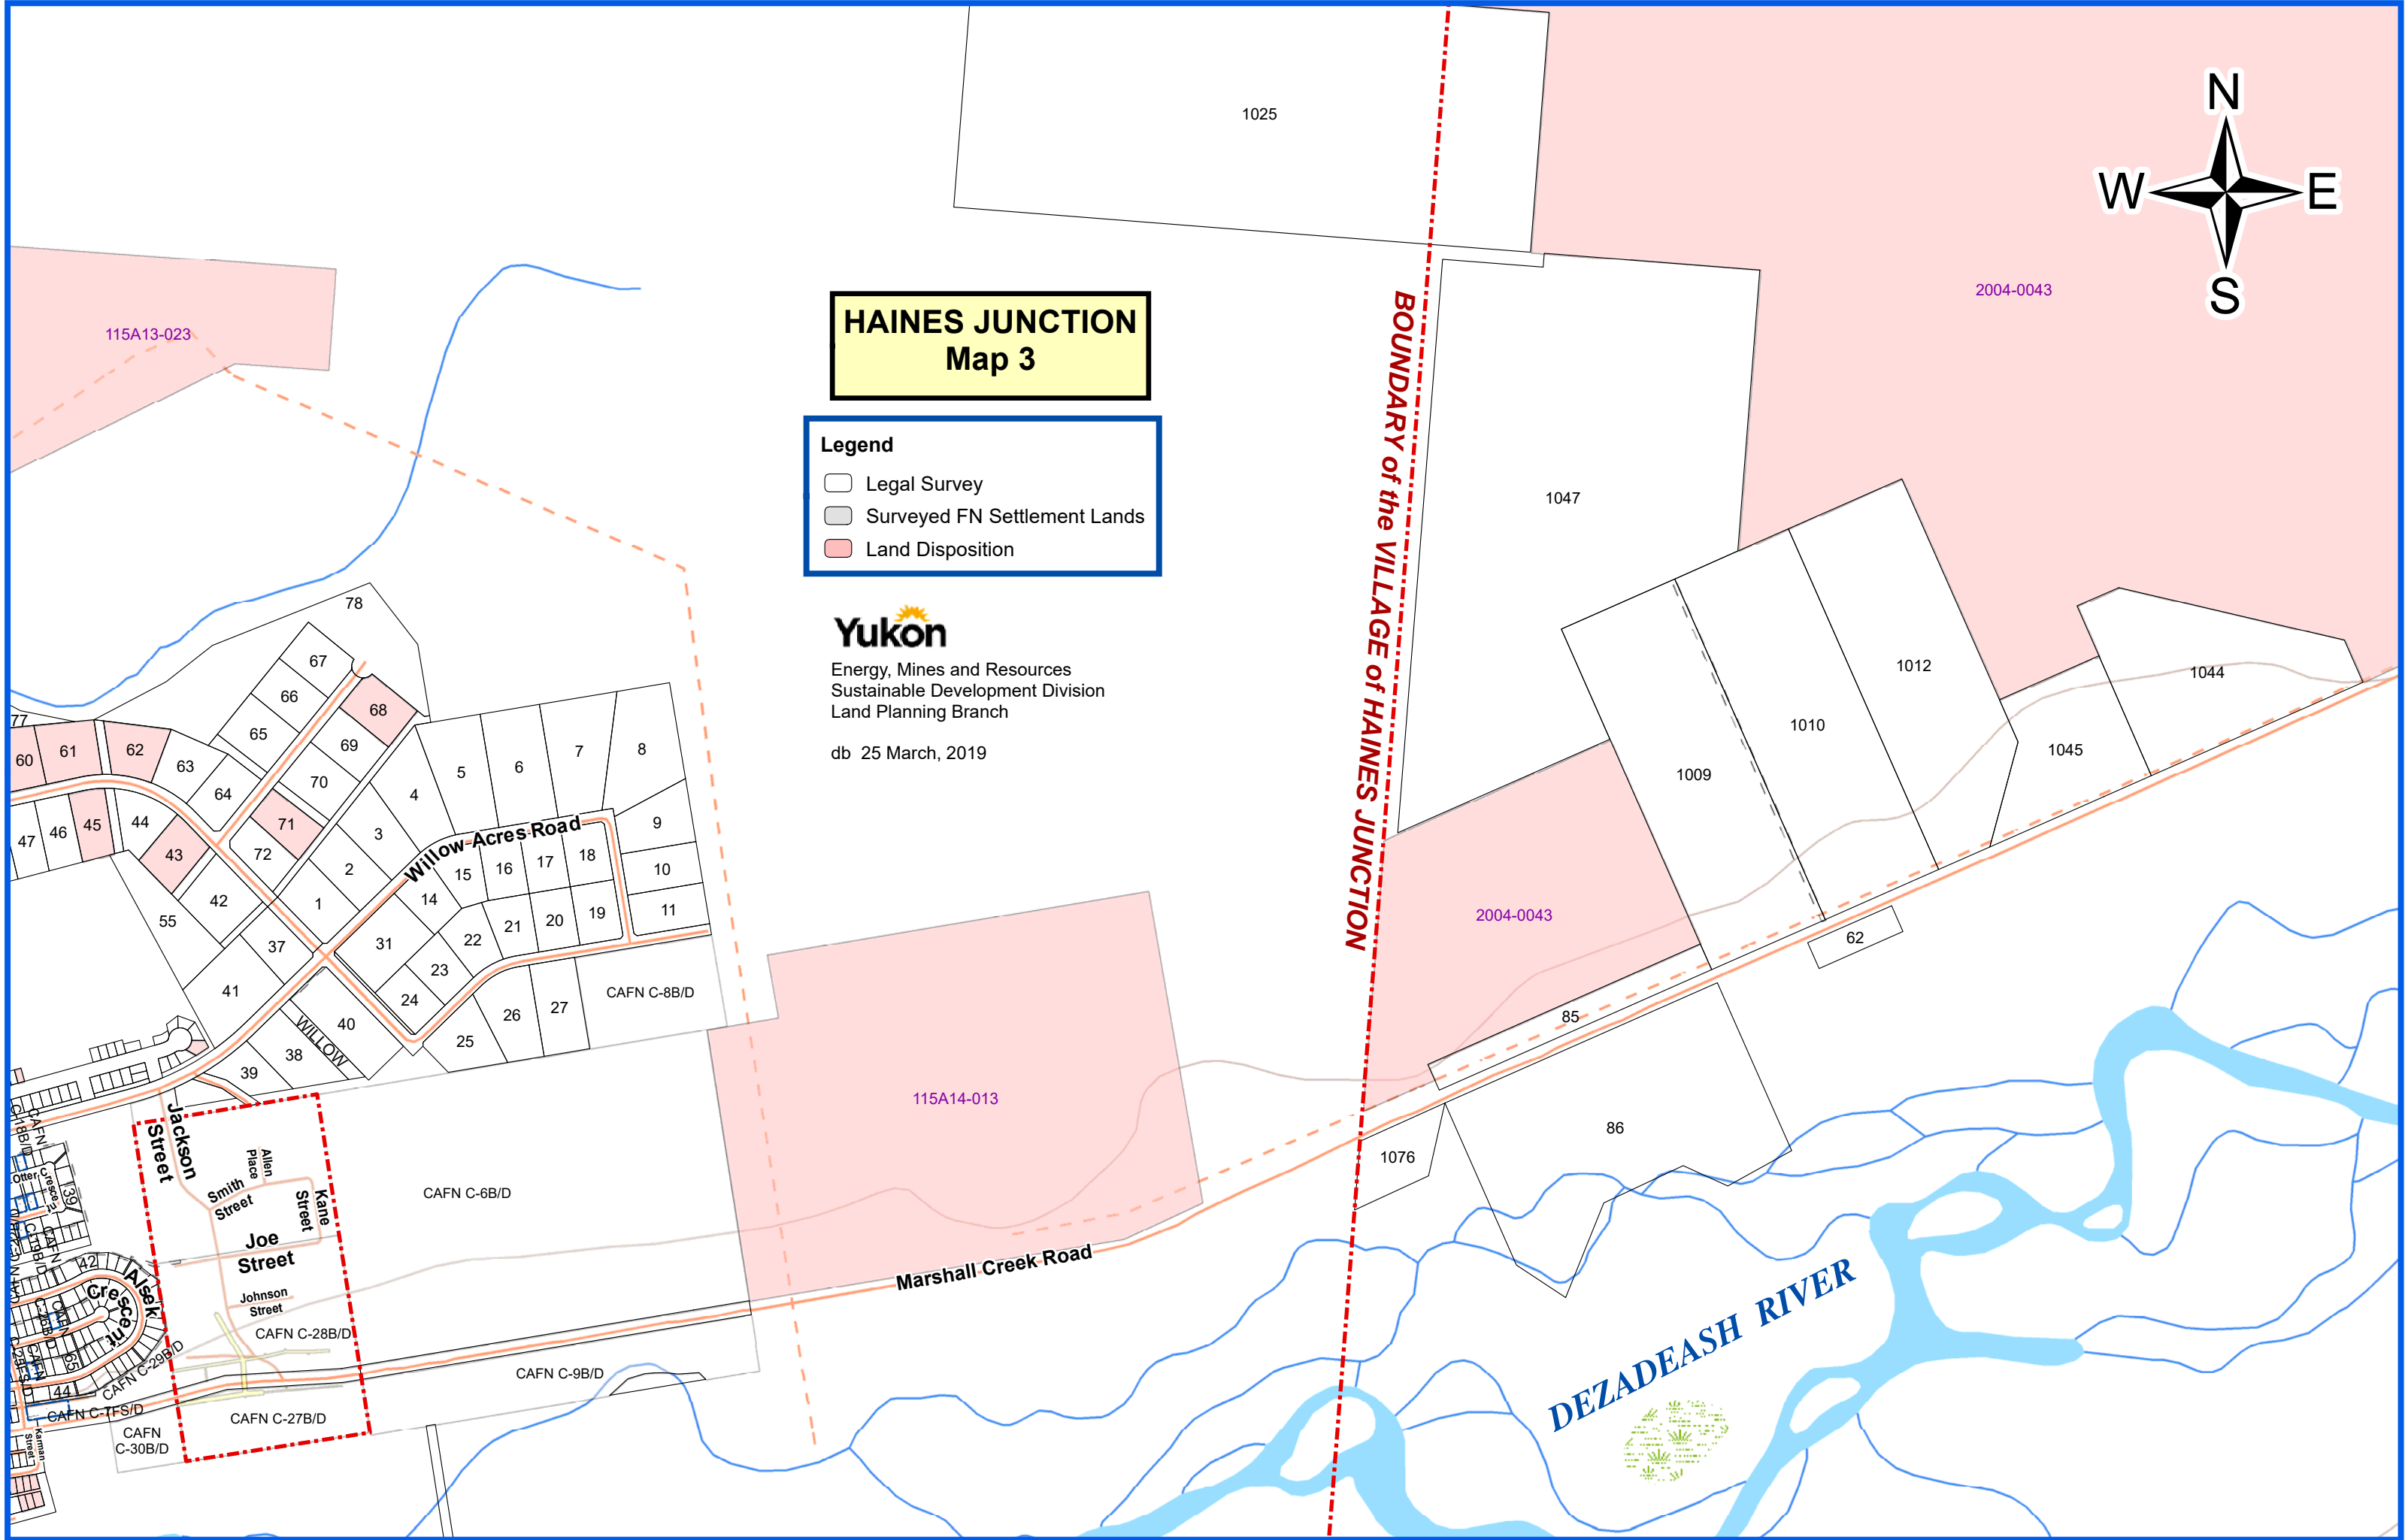

# HAINES JUNCTION Map 3

- Legend**
- Legal Survey
  - Surveyed FN Settlement Lands
  - Land Disposition

**Yukon**  
Energy, Mines and Resources  
Sustainable Development Division  
Land Planning Branch

db 25 March, 2019