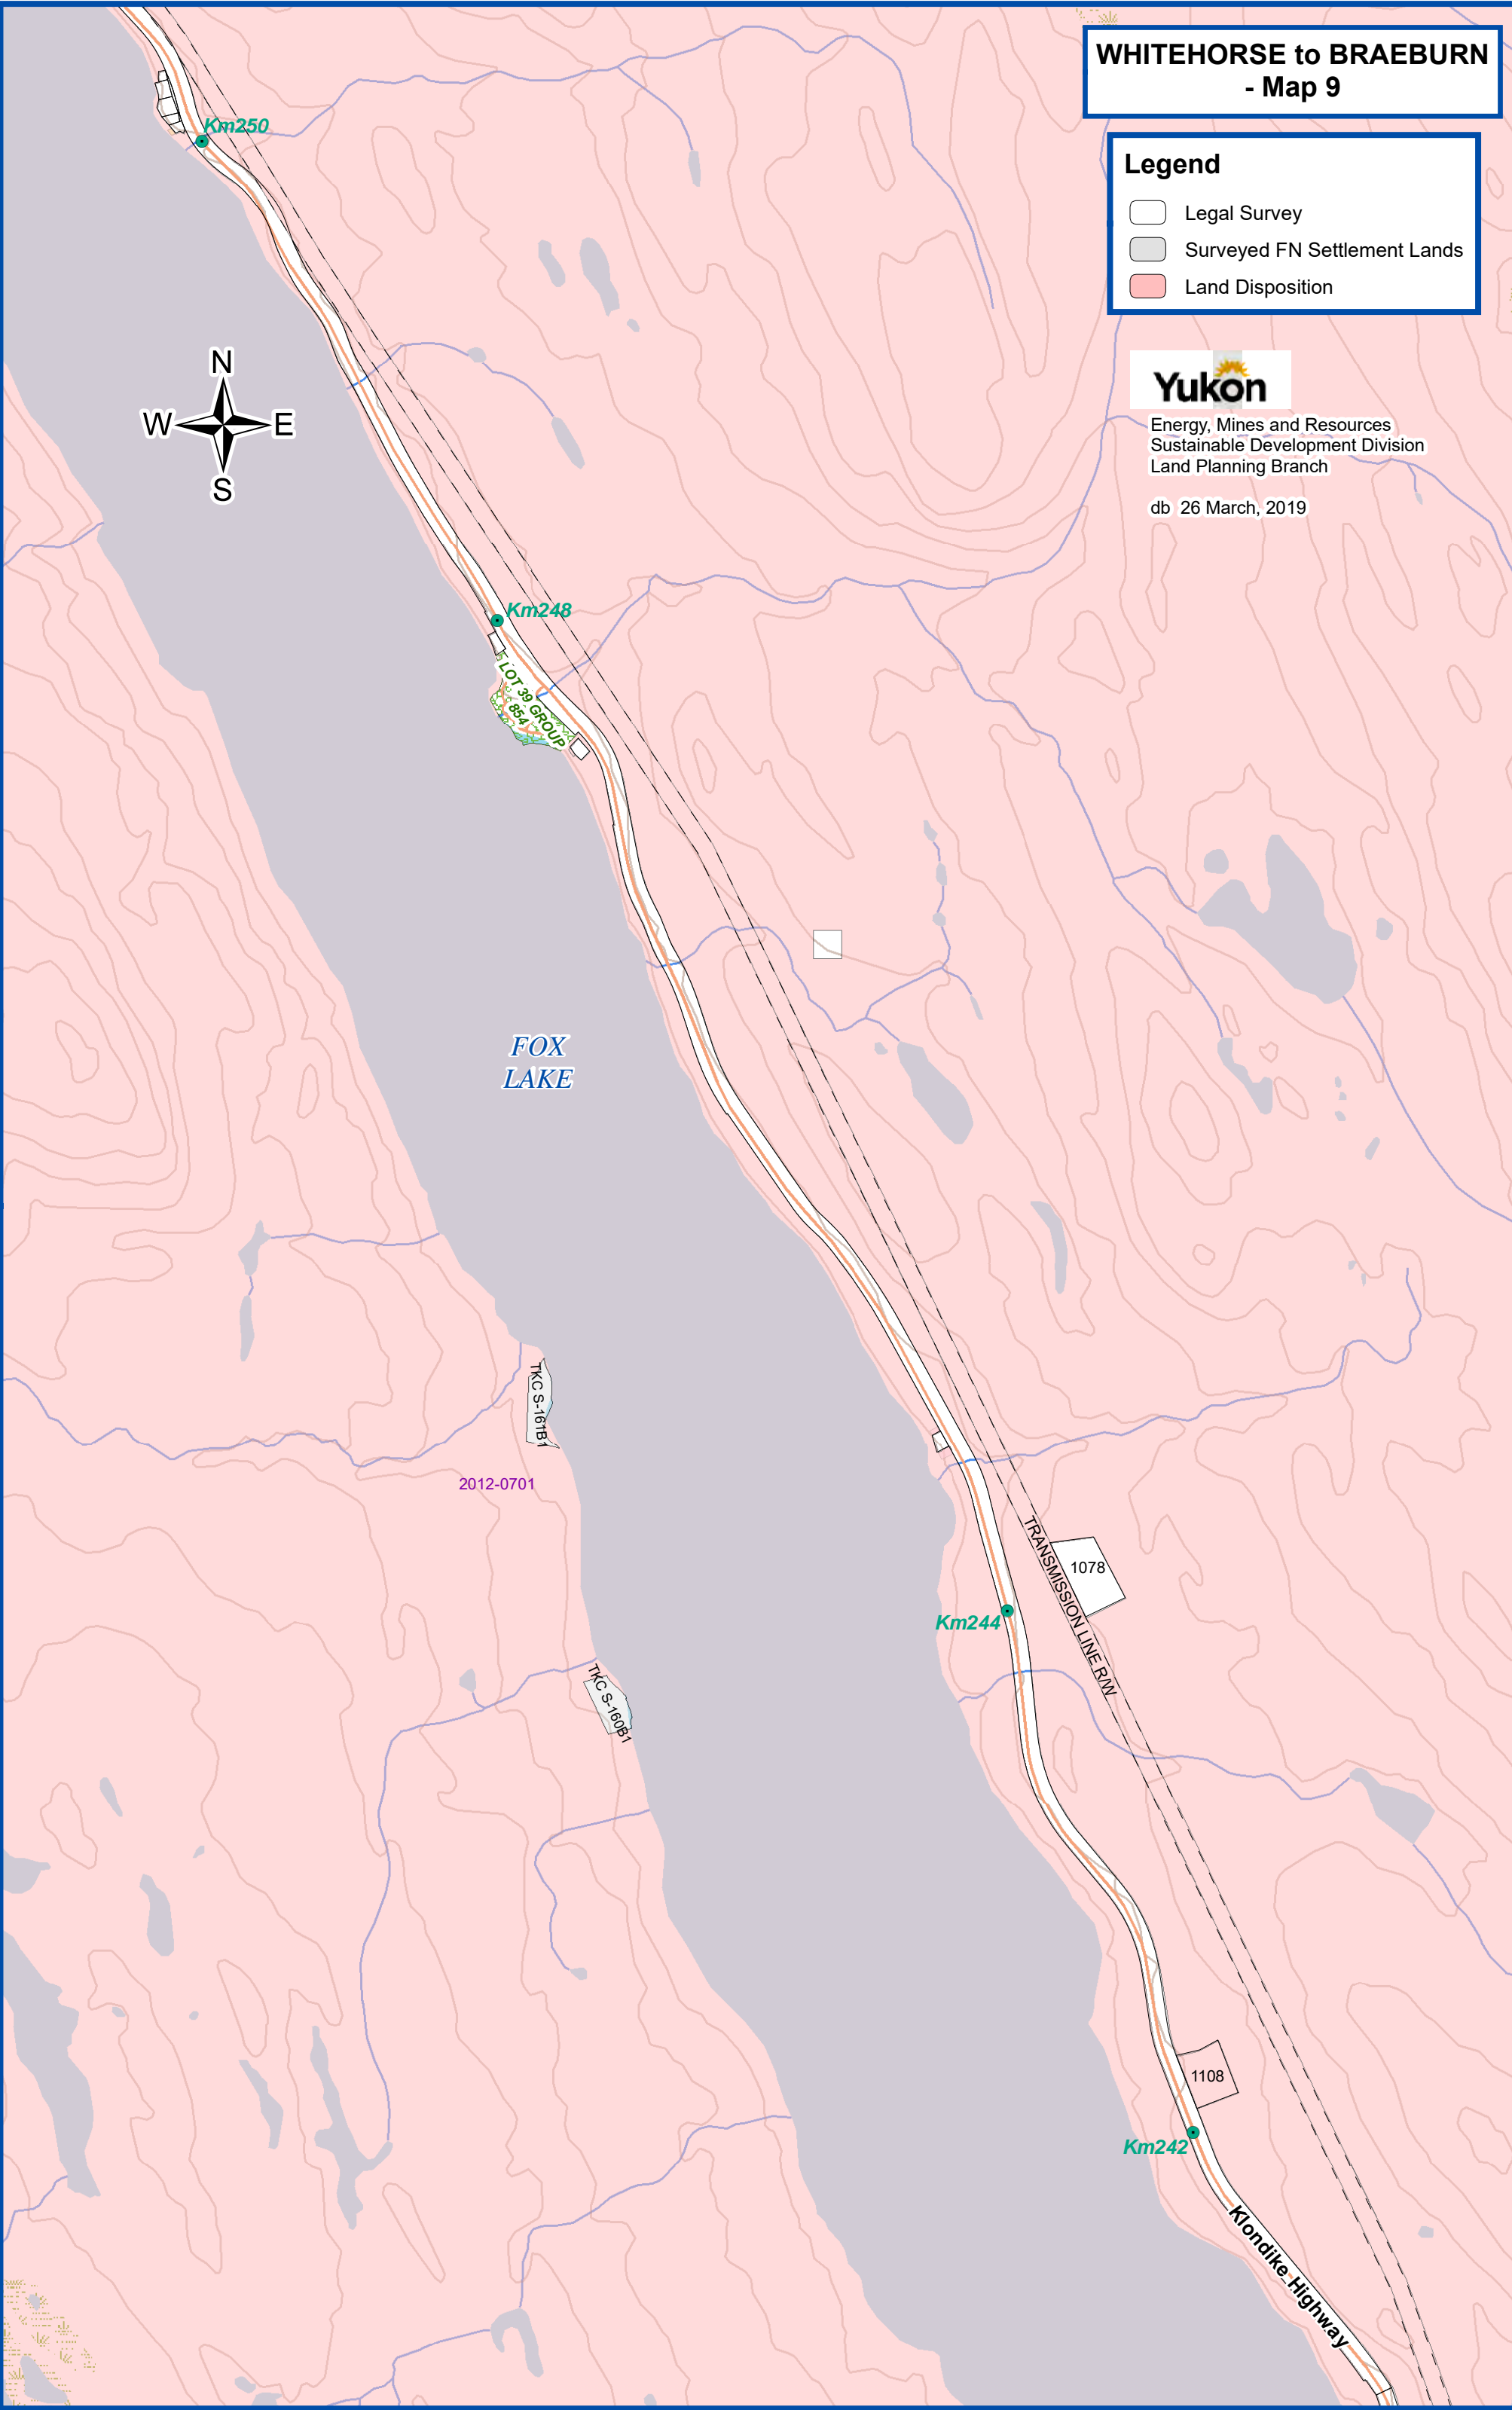

WHITEHORSE to BRAEBURN - Map 9

Legend

-  Legal Survey
-  Surveyed FN Settlement Lands
-  Land Disposition

Energy, Mines and Resources
Sustainable Development Division
Land Planning Branch

db 26 March, 2019