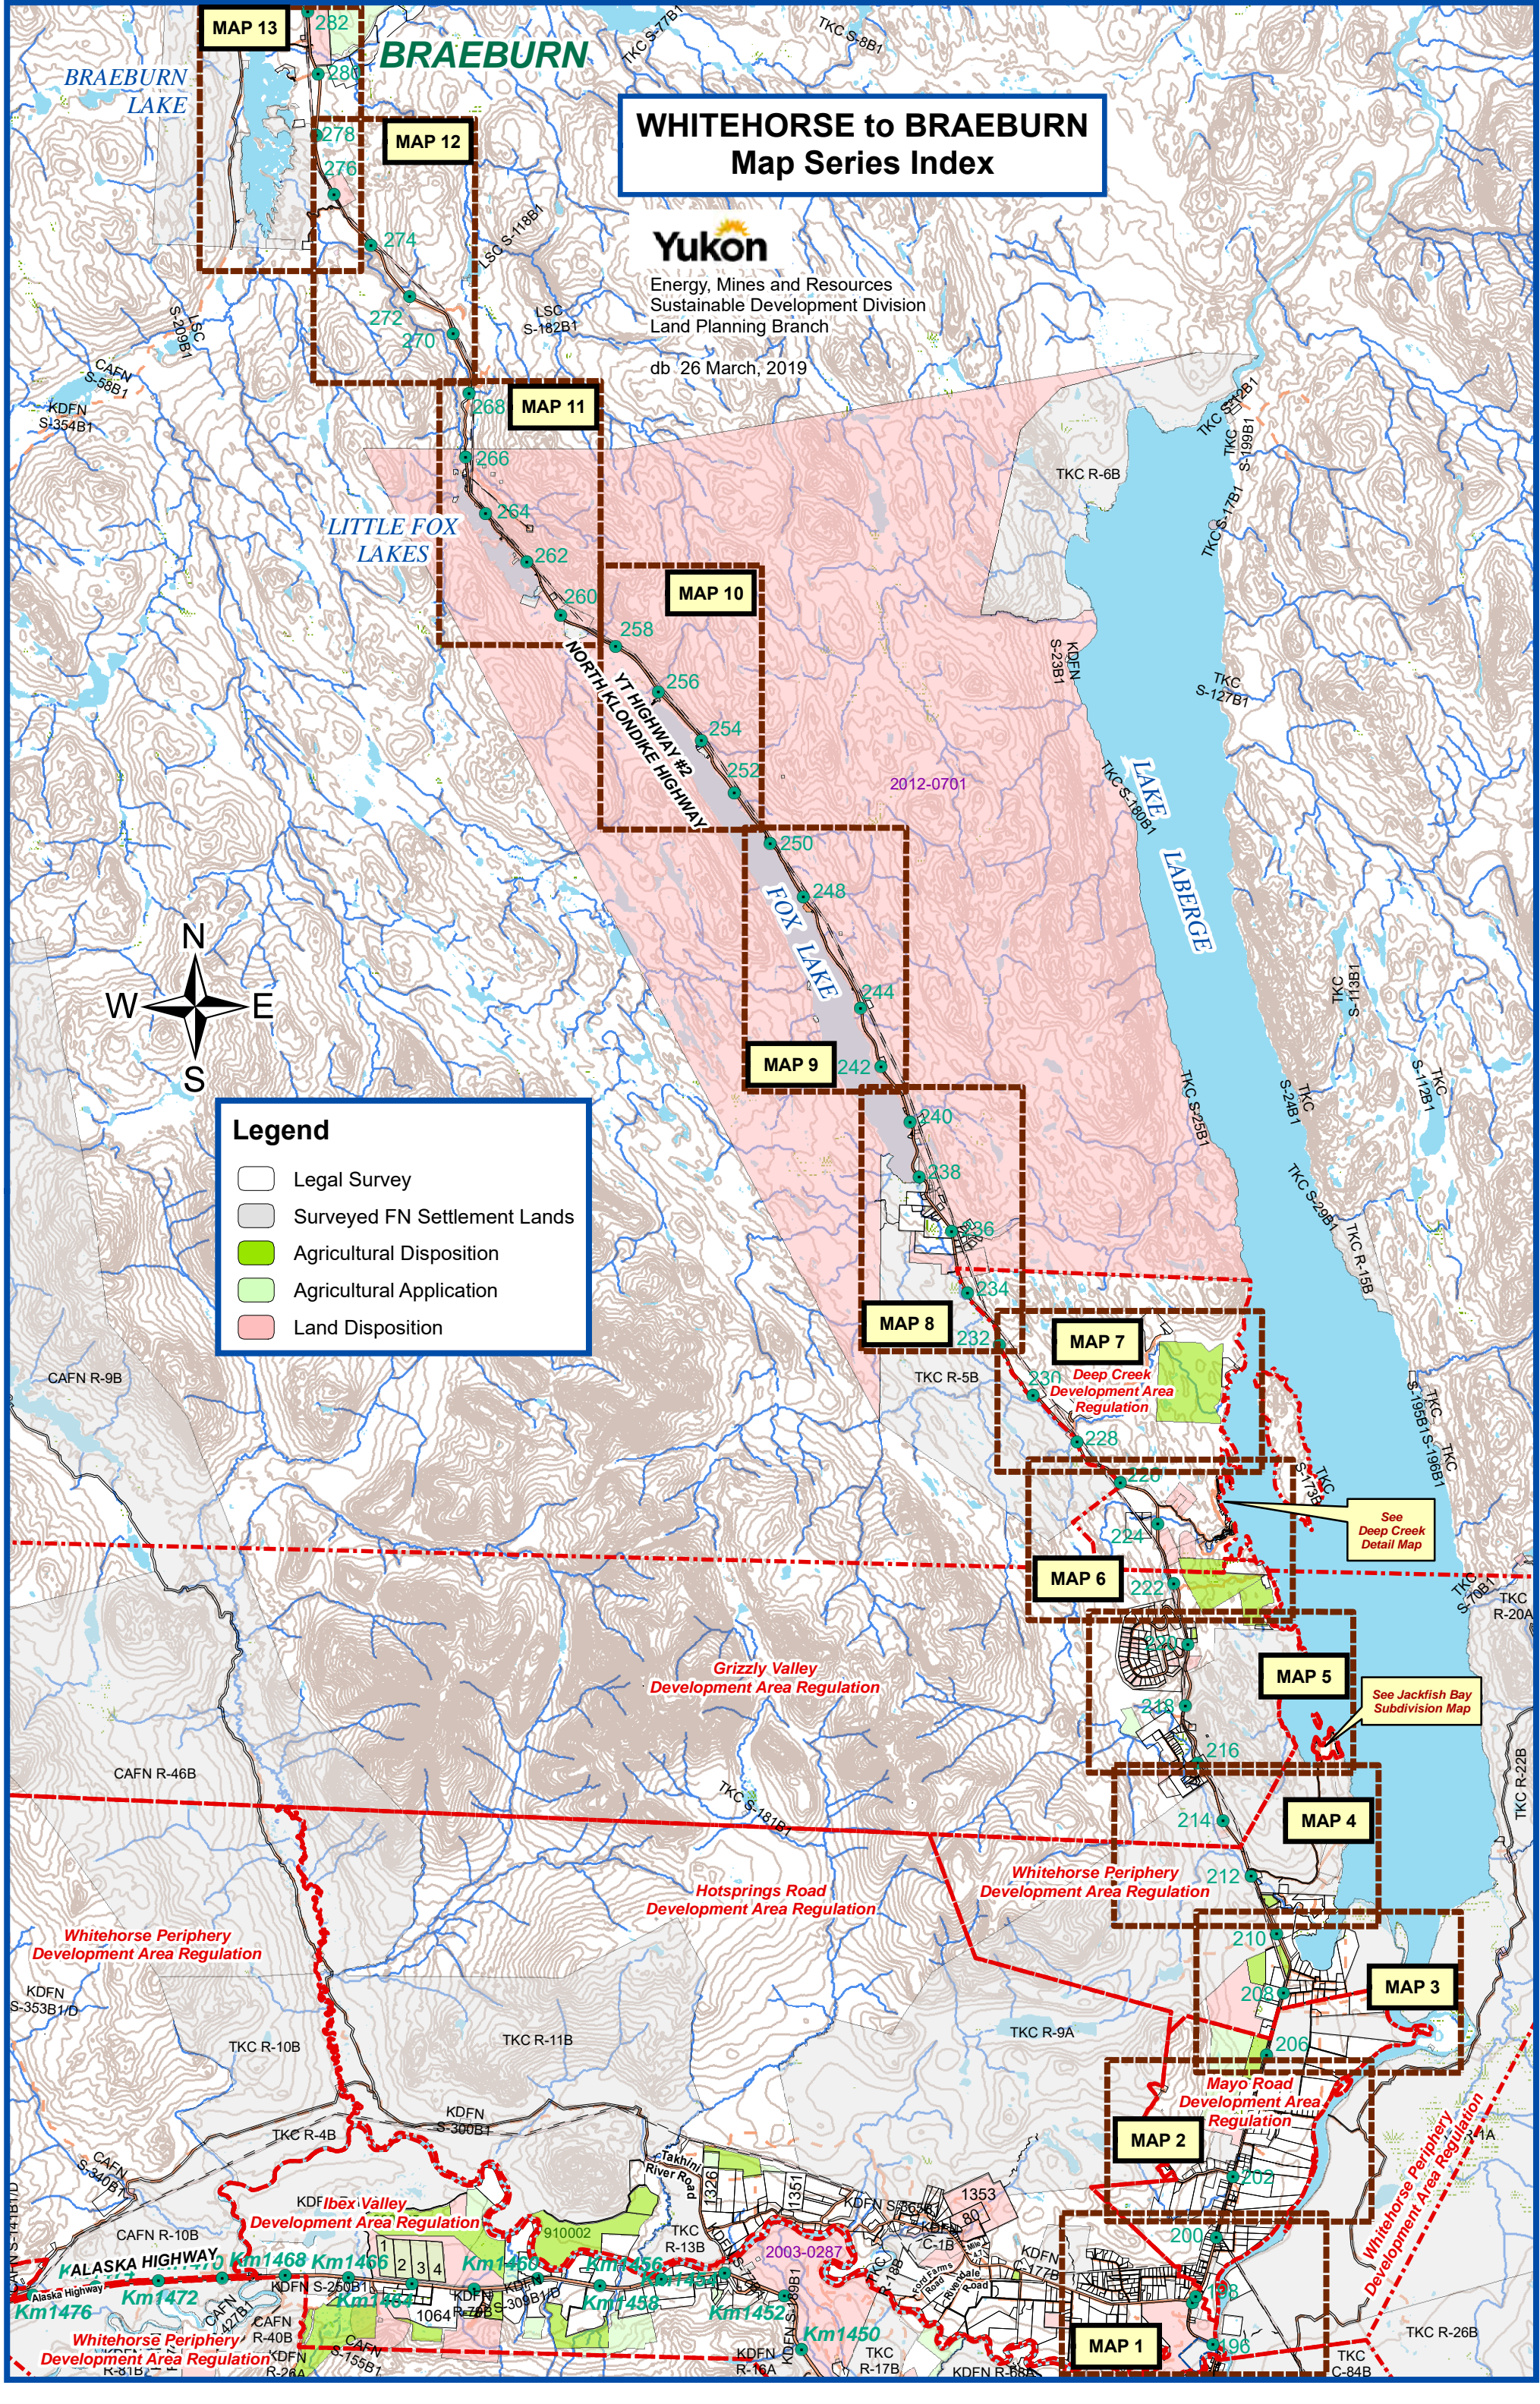

WHITEHORSE to BRAEBURN Map Series Index

Energy, Mines and Resources
Sustainable Development Division
Land Planning Branch

db 26 March, 2019

Legend

- Legal Survey
- Surveyed FN Settlement Lands
- Agricultural Disposition
- Agricultural Application
- Land Disposition

LAKE
LABERGE

**WHITEHORSE to BRAEBURN
- Jackfish Bay Subdivision Map**

Legend

- Legal Survey
- Surveyed FN Settlement Lands
- License

Energy, Mines and Resources
Sustainable Development Division
Land Planning Branch

TKC R-2A

TKC R-12A

TKC S-39B1

TKC S-162B1

BAY

**WHITEHORSE to BRAEBURN
Deep Creek Subdivision**

Legend

- Legal Survey
- Surveyed FN Settlement Lands
- Land Disposition
- License
- Protected Area