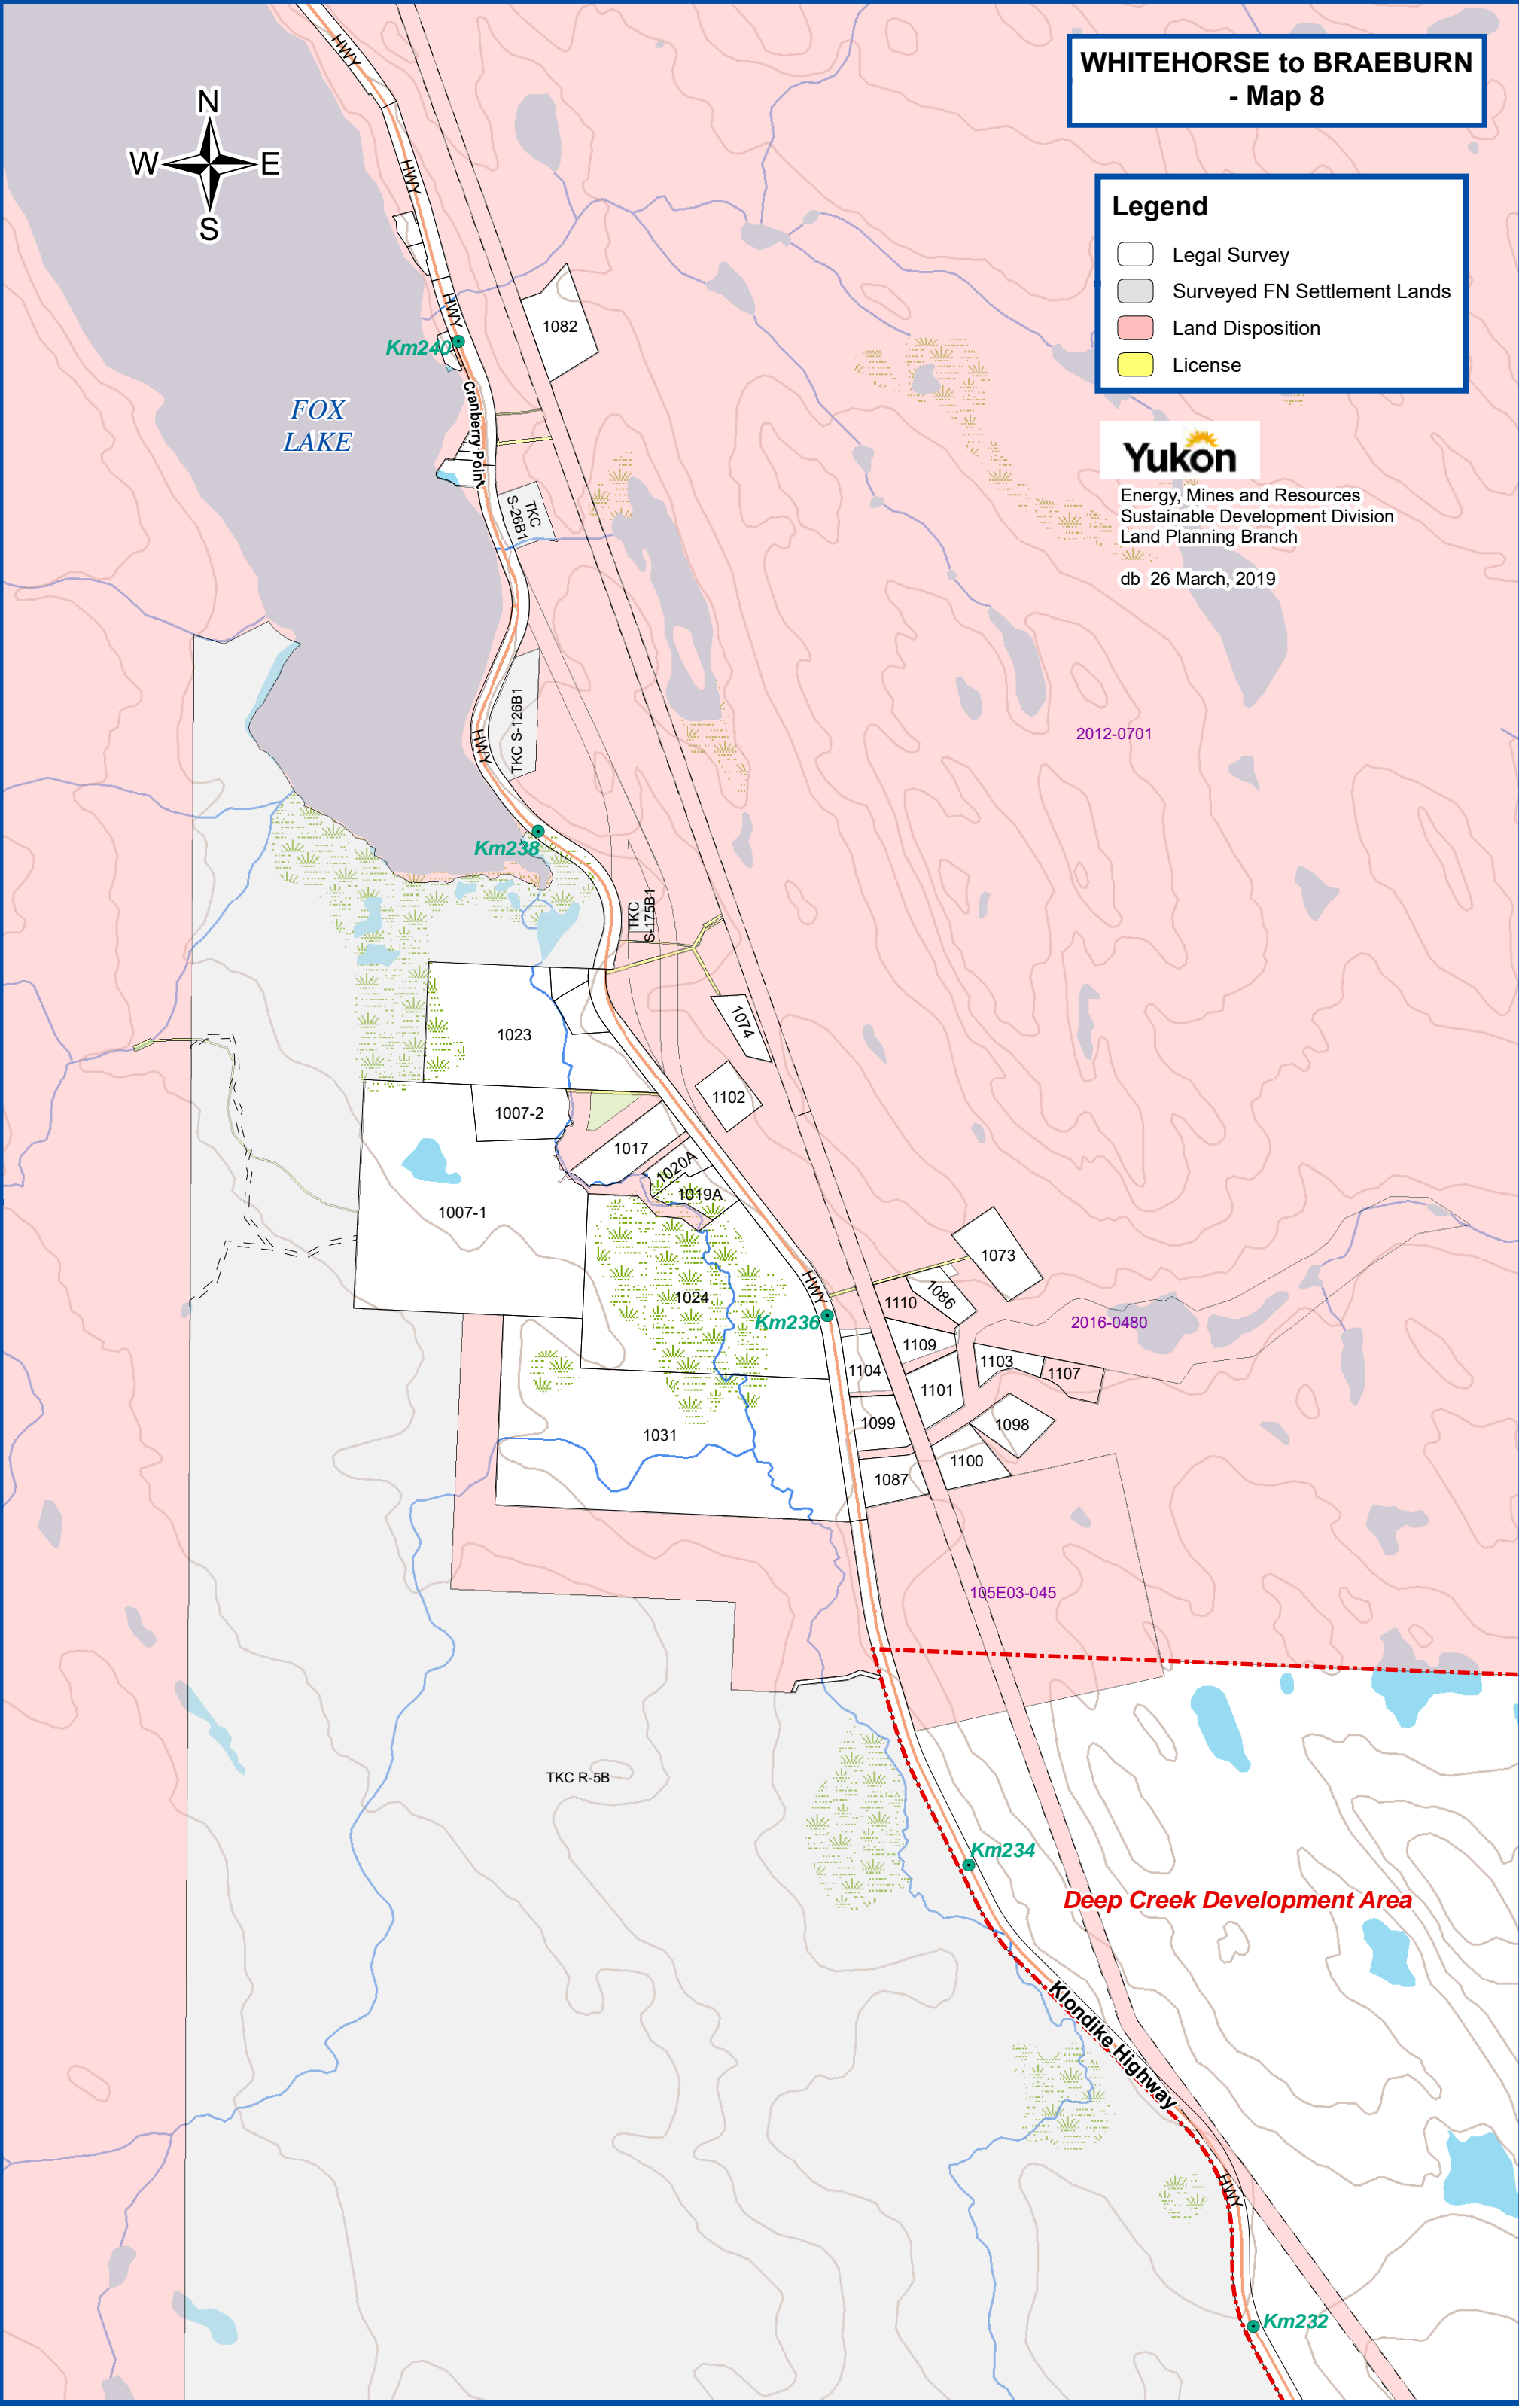

Deep Creek Development Area

LAKE
LABERGE

RICHTHOFEN
ISLAND

**WHITEHORSE to BRAEBURN
- Map 8**

Legend

- Legal Survey
- Surveyed FN Settlement Lands
- Land Disposition
- License

Yukon
Energy, Mines and Resources
Sustainable Development Division
Land Planning Branch
db 26 March, 2019

WHITEHORSE to BRAEBURN - Map 9

Legend

-  Legal Survey
-  Surveyed FN Settlement Lands
-  Land Disposition

Energy, Mines and Resources
Sustainable Development Division
Land Planning Branch

db 26 March, 2019