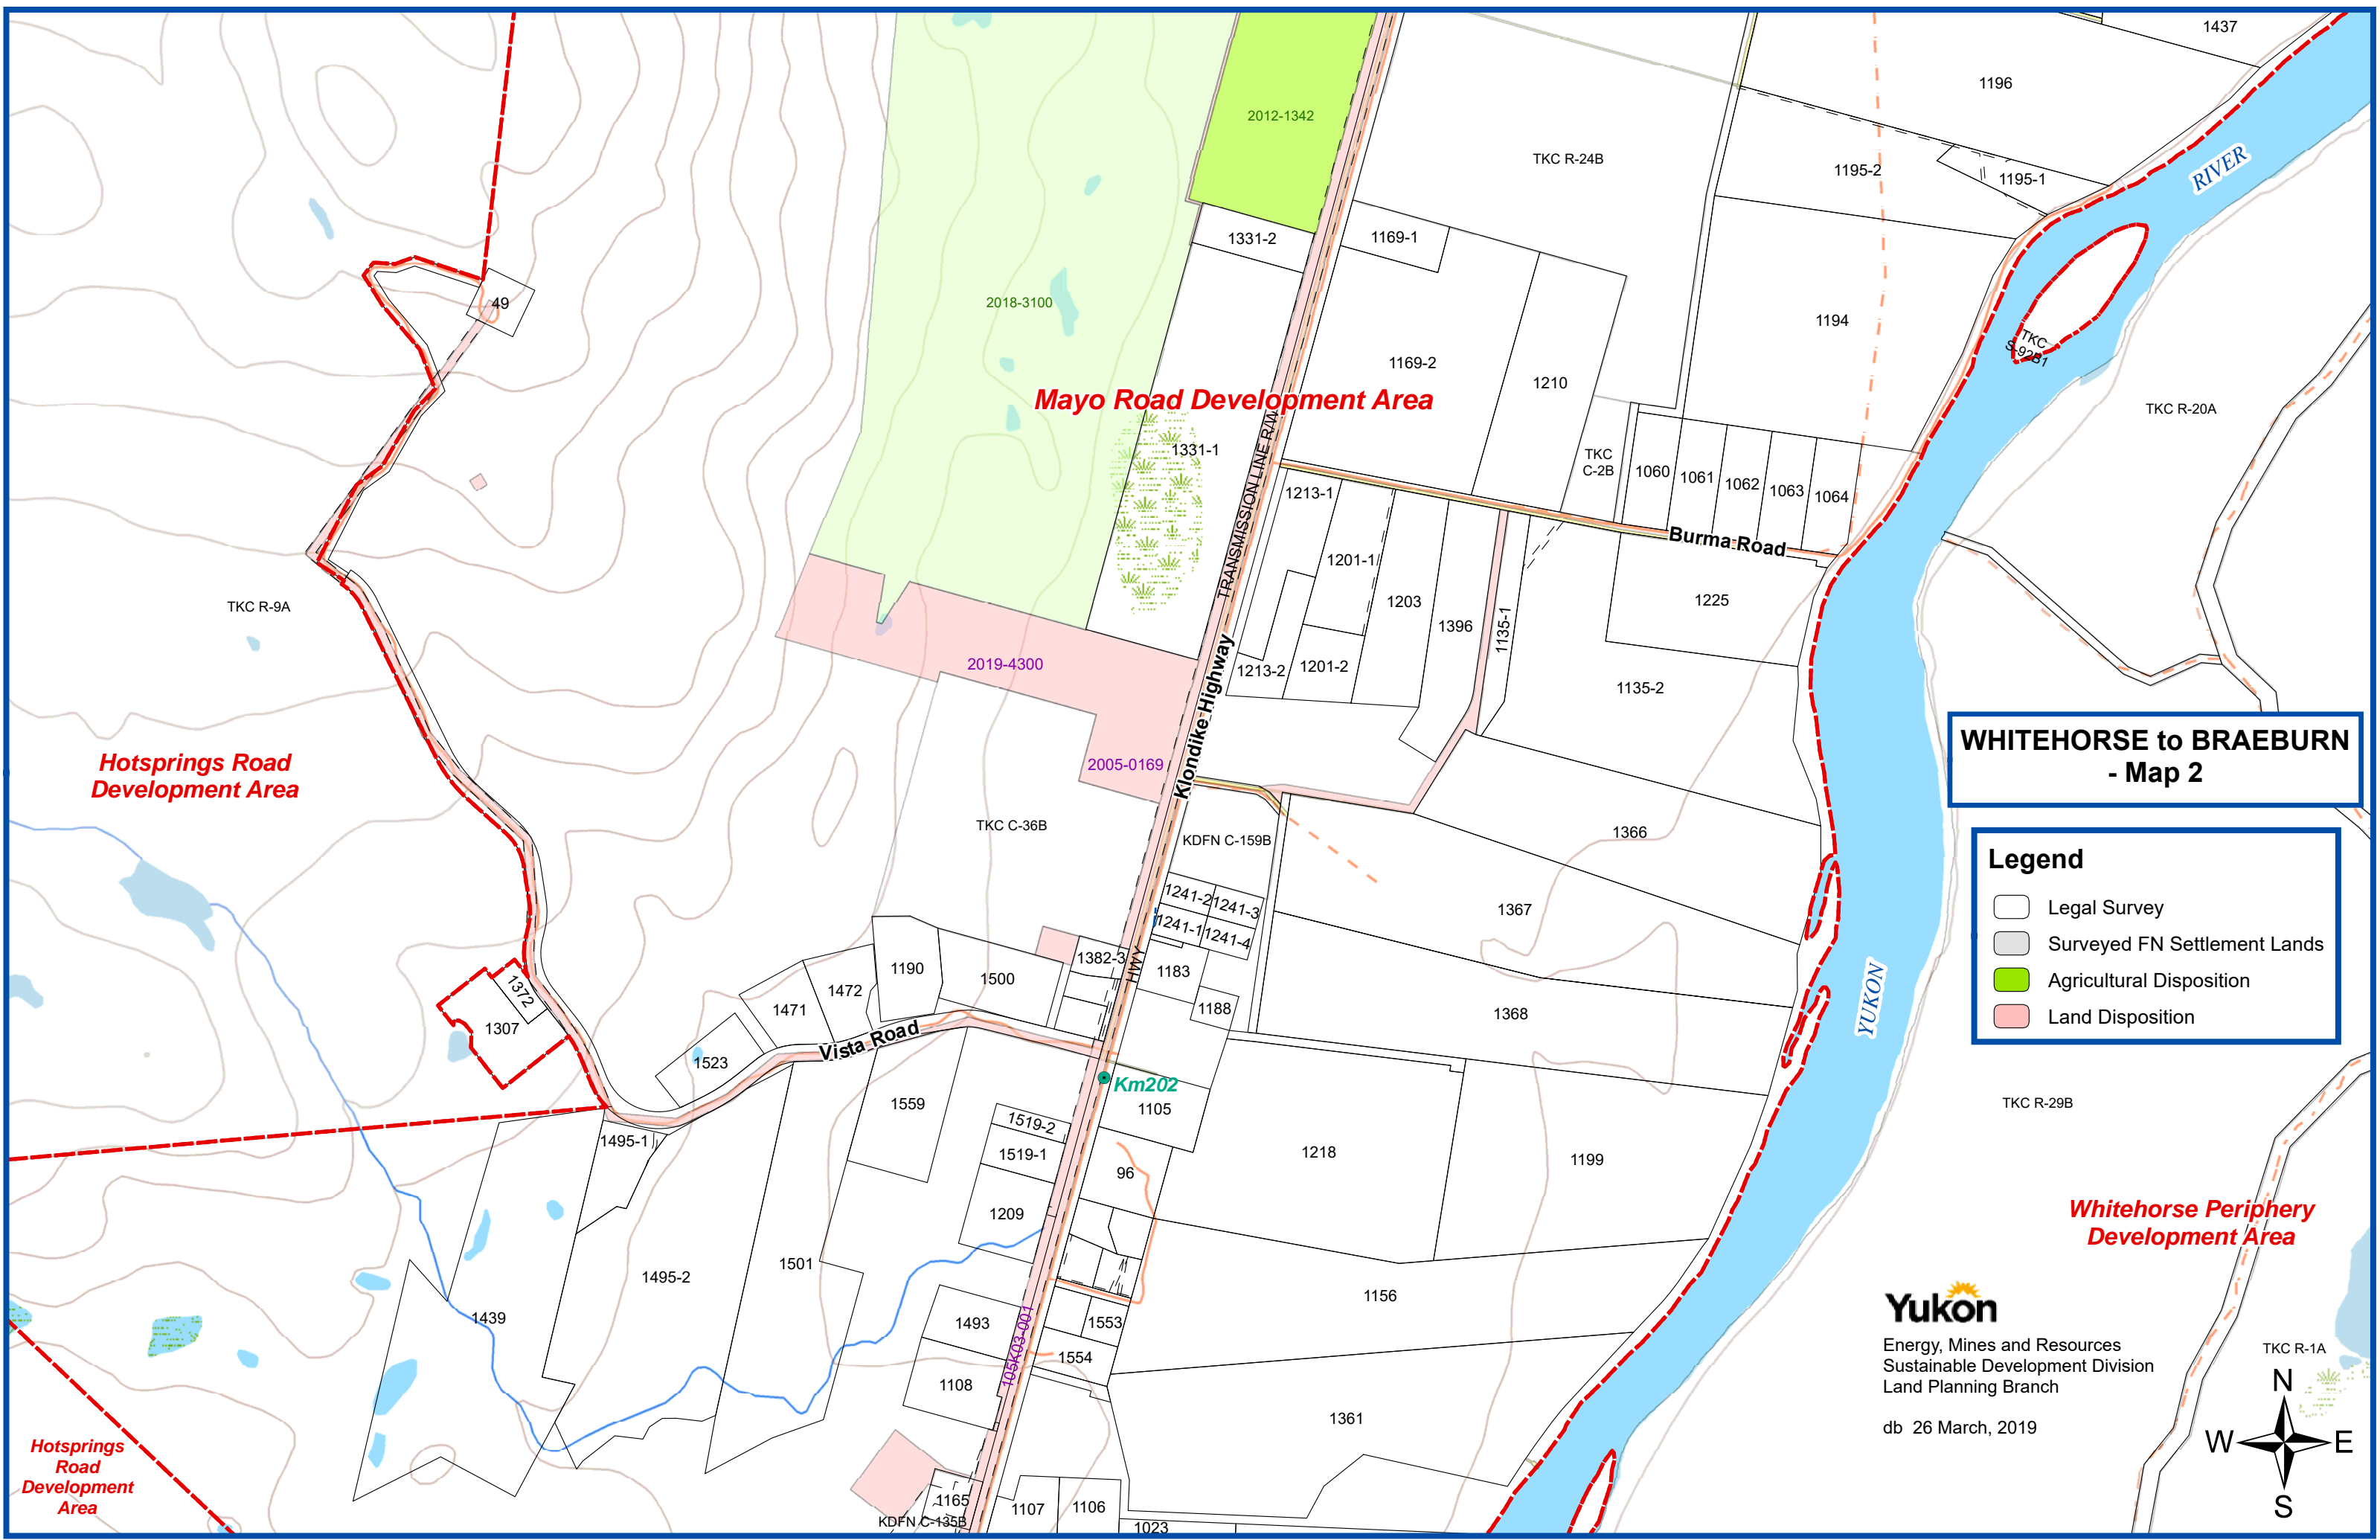

Mayo Road Development Area

Hot Springs Road Development Area

**WHITEHORSE to BRAEBURN
- Map 2**

Legend

- Legal Survey
- Surveyed FN Settlement Lands
- Agricultural Disposition
- Land Disposition

Yukon
Energy, Mines and Resources
Sustainable Development Division
Land Planning Branch

db 26 March, 2019

Hot Springs Road Development Area

Whitehorse Periphery Development Area

Km202

YUKON RIVER

YUKON

Klondike Highway

Burma Road

Vista Road

TRANSMISSION LINE R/W

TKC R-9A

TKC R-24B

TKC S-9281

TKC R-20A

TKC C-36B

KDFN C-159B

TKC R-29B

KDFN C-135B

TKC R-1A

49

1437

1196

1195-2

1195-1

1331-2

1169-1

1194

1169-2

1210

TKC C-2B

1060

1061

1062

1063

1064

1201-1

1213-1

1203

1225

1213-2

1201-2

1396

1135-1

1135-2

1366

1367

1368

TKC C-36B

KDFN C-159B

1241-2

1241-3

1241-1

1241-4

1183

1188

1382-3

1190

1472

1471

1523

1559

1519-2

1519-1

1209

96

1218

1199

1495-2

1501

1493

1553

1554

1156

1439

1495-1

1108

1107

1106

1361

1023