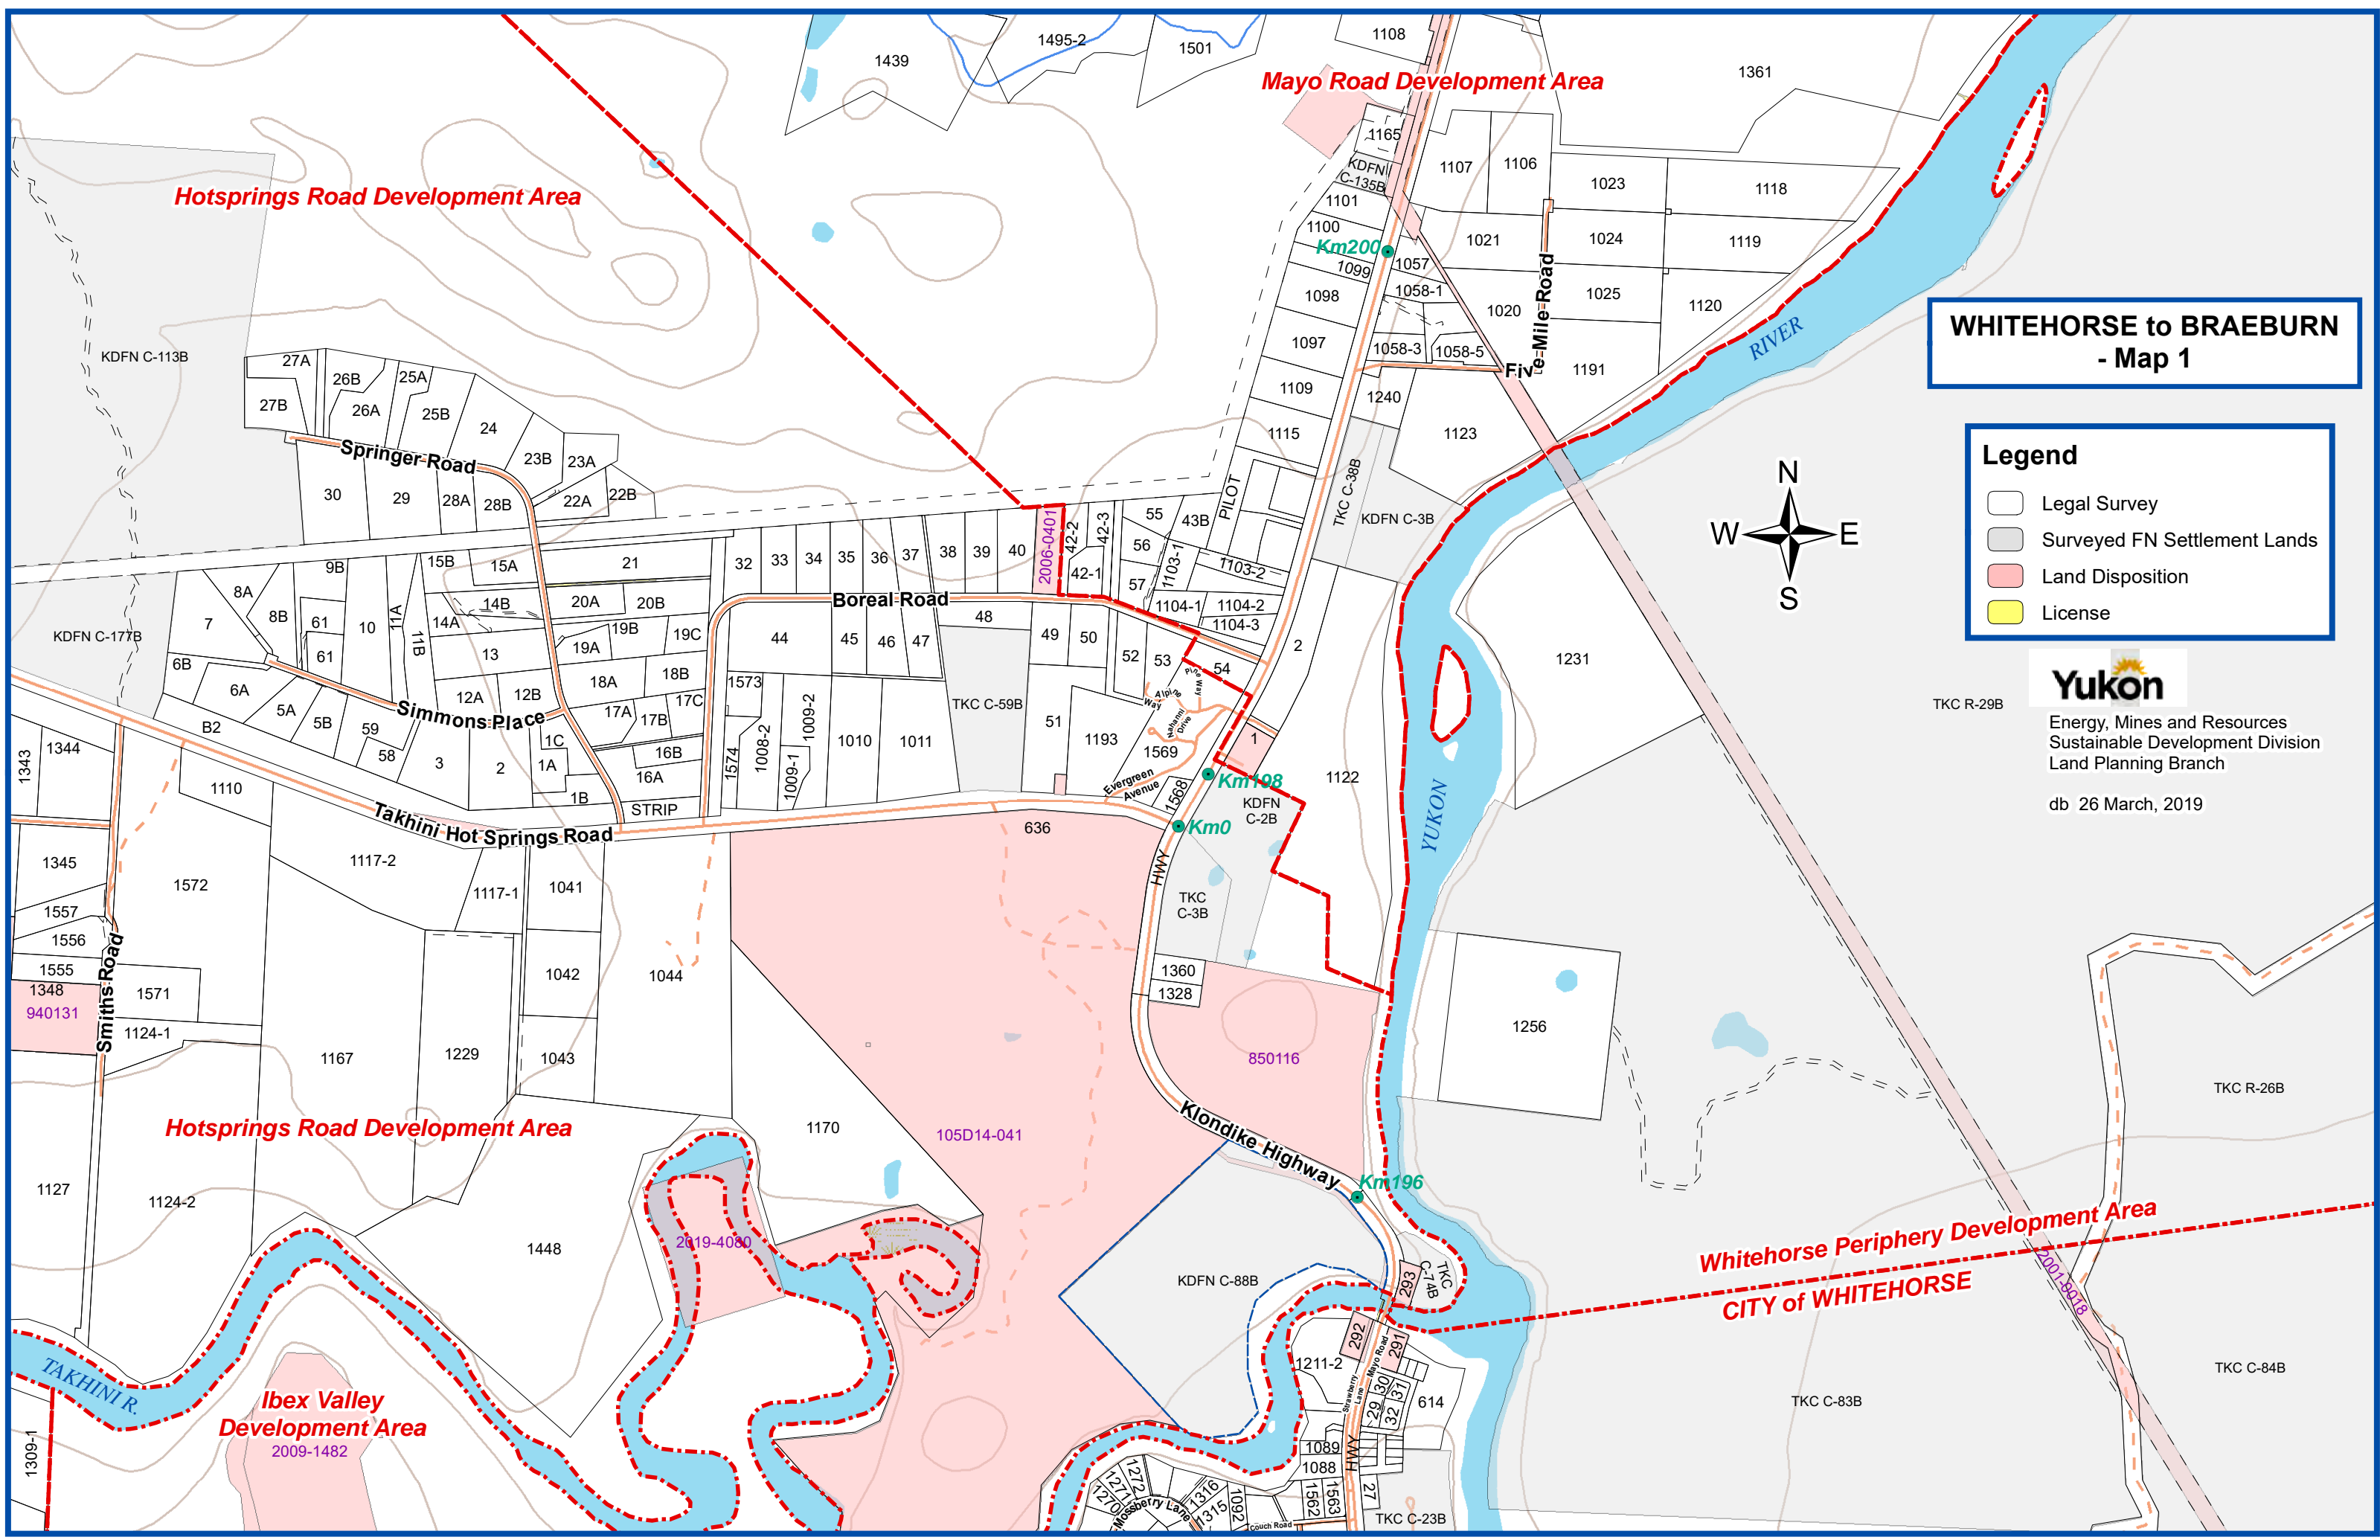

WHITEHORSE to BRAEBURN - Map 1

Legend

- Legal Survey
- Surveyed FN Settlement Lands
- Land Disposition
- License

Yukon
Energy, Mines and Resources
Sustainable Development Division
Land Planning Branch
db 26 March, 2019