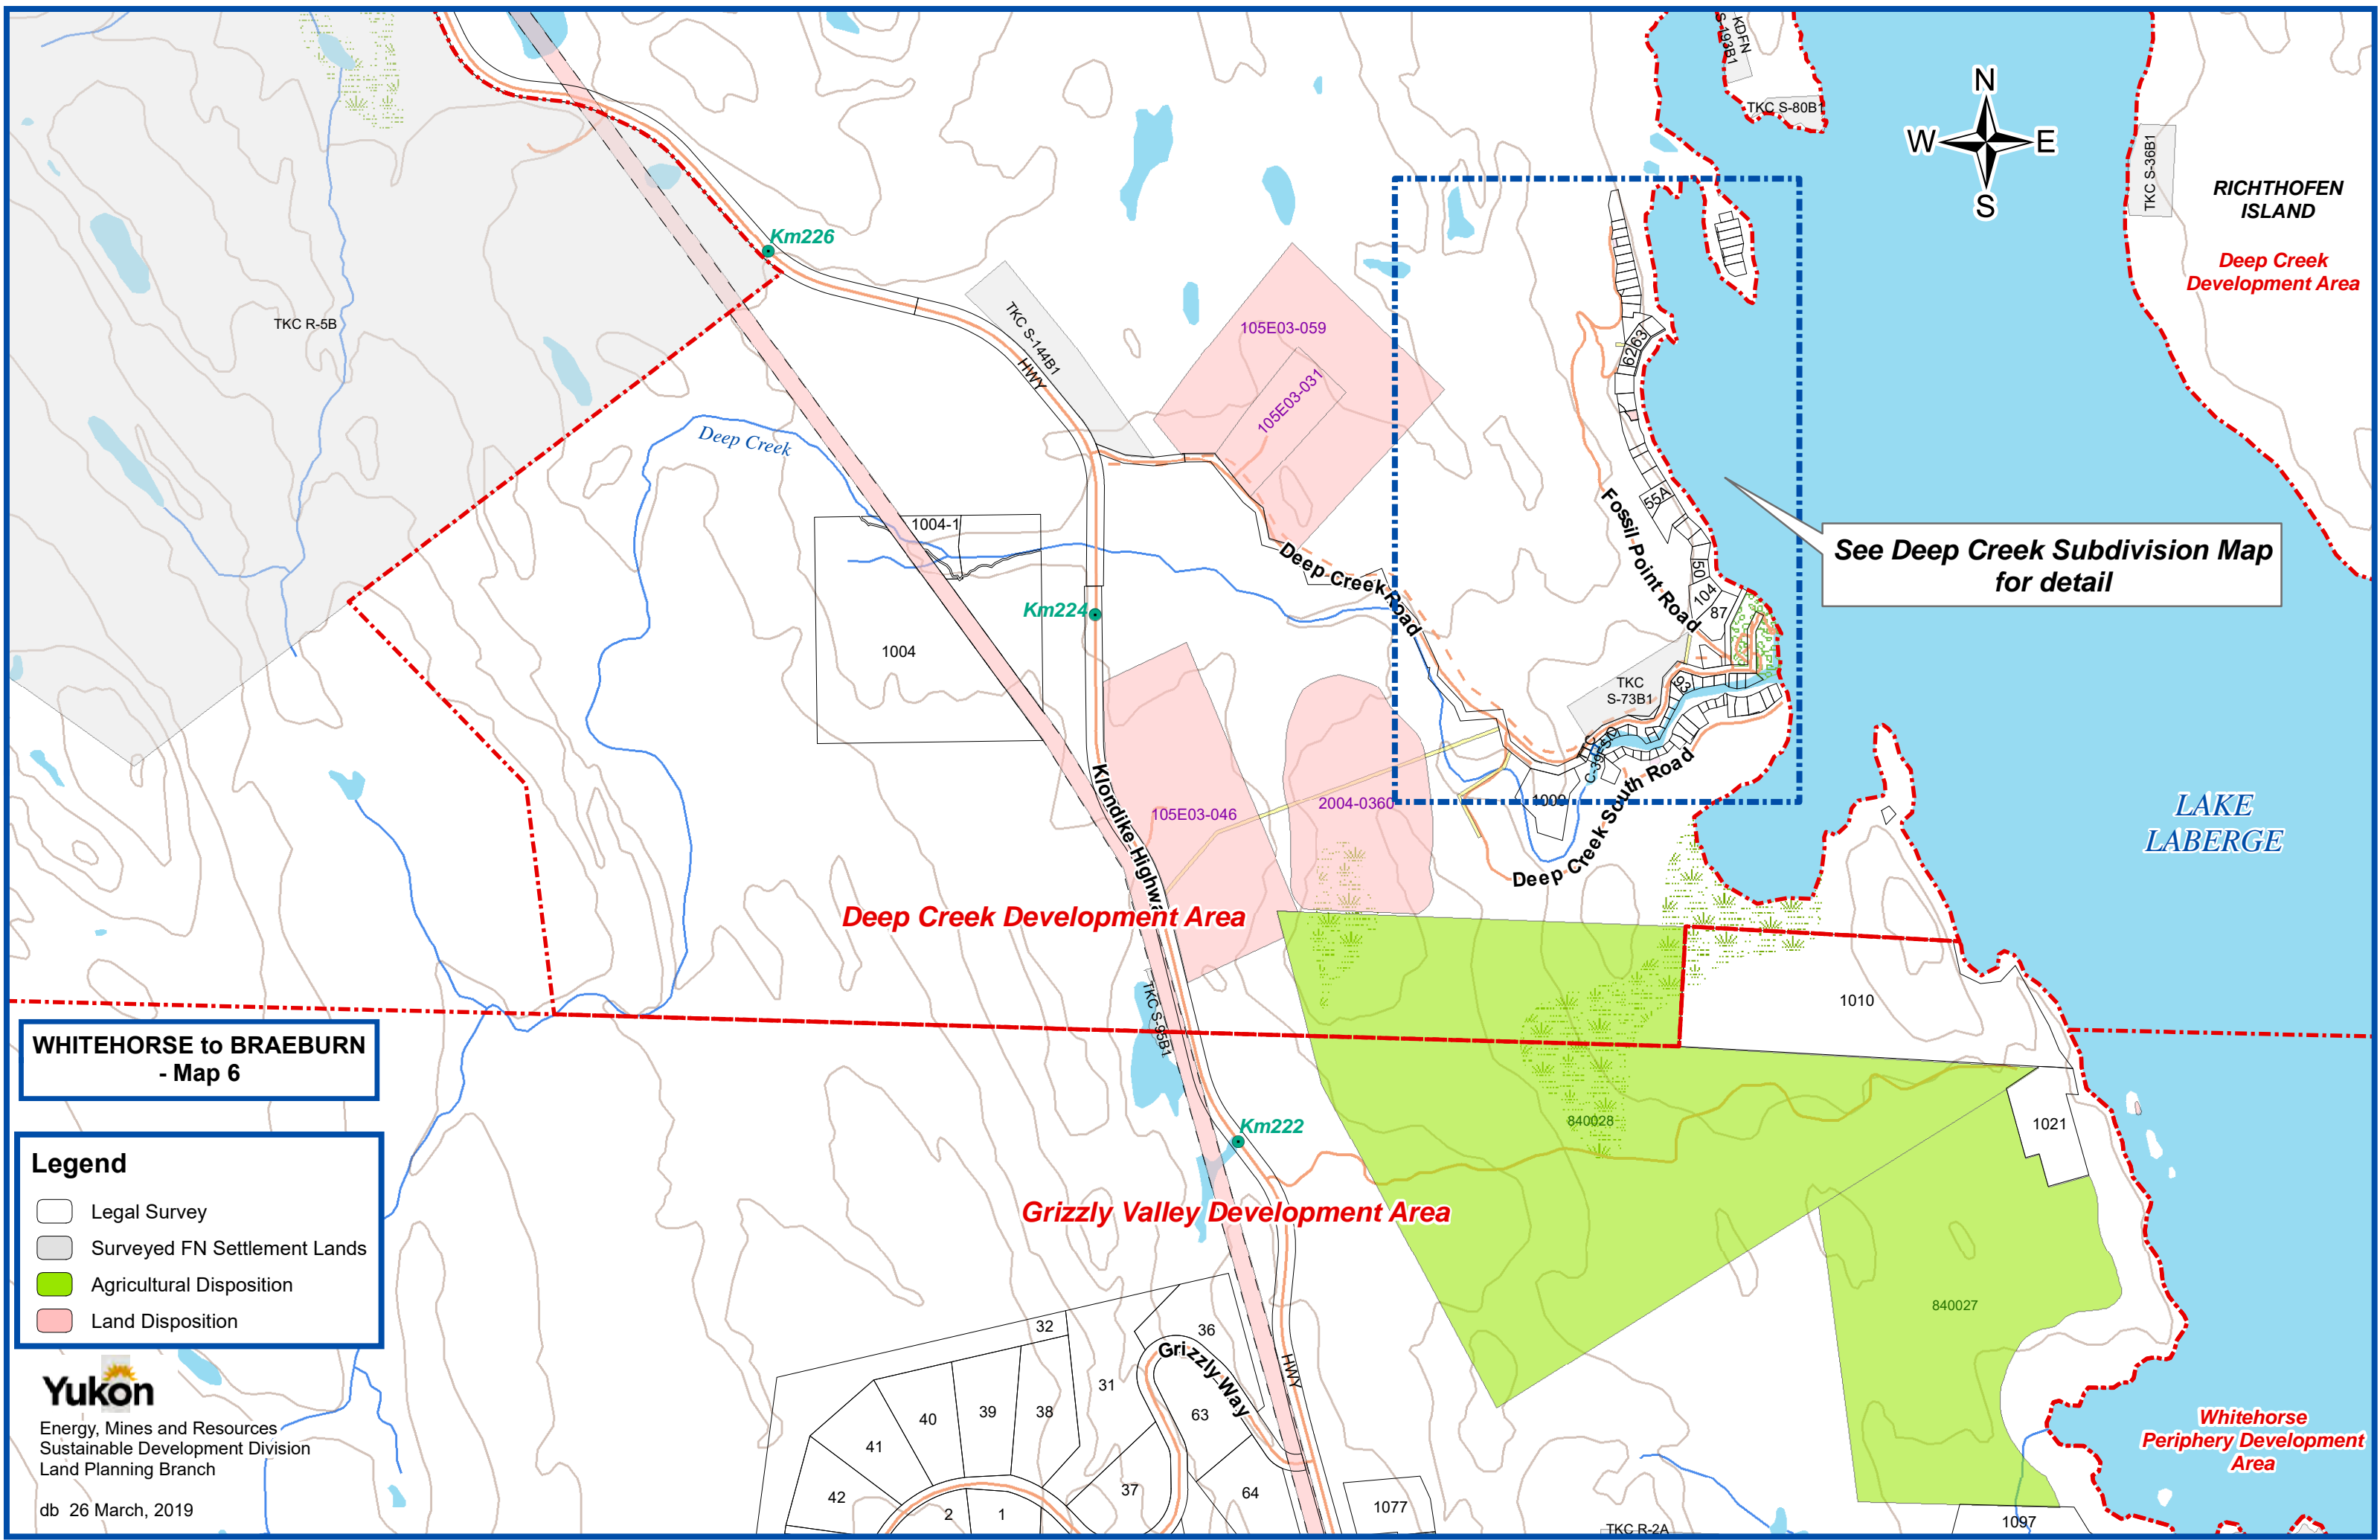

**WHITEHORSE to BRAEBURN
- Map 6**

1. **Legend**
2. Legal Survey
   - Surveyed FN Settlement Lands
   - Agricultural Disposition
   - Land Disposition

Yukon
Energy, Mines and Resources
Sustainable Development Division
Land Planning Branch