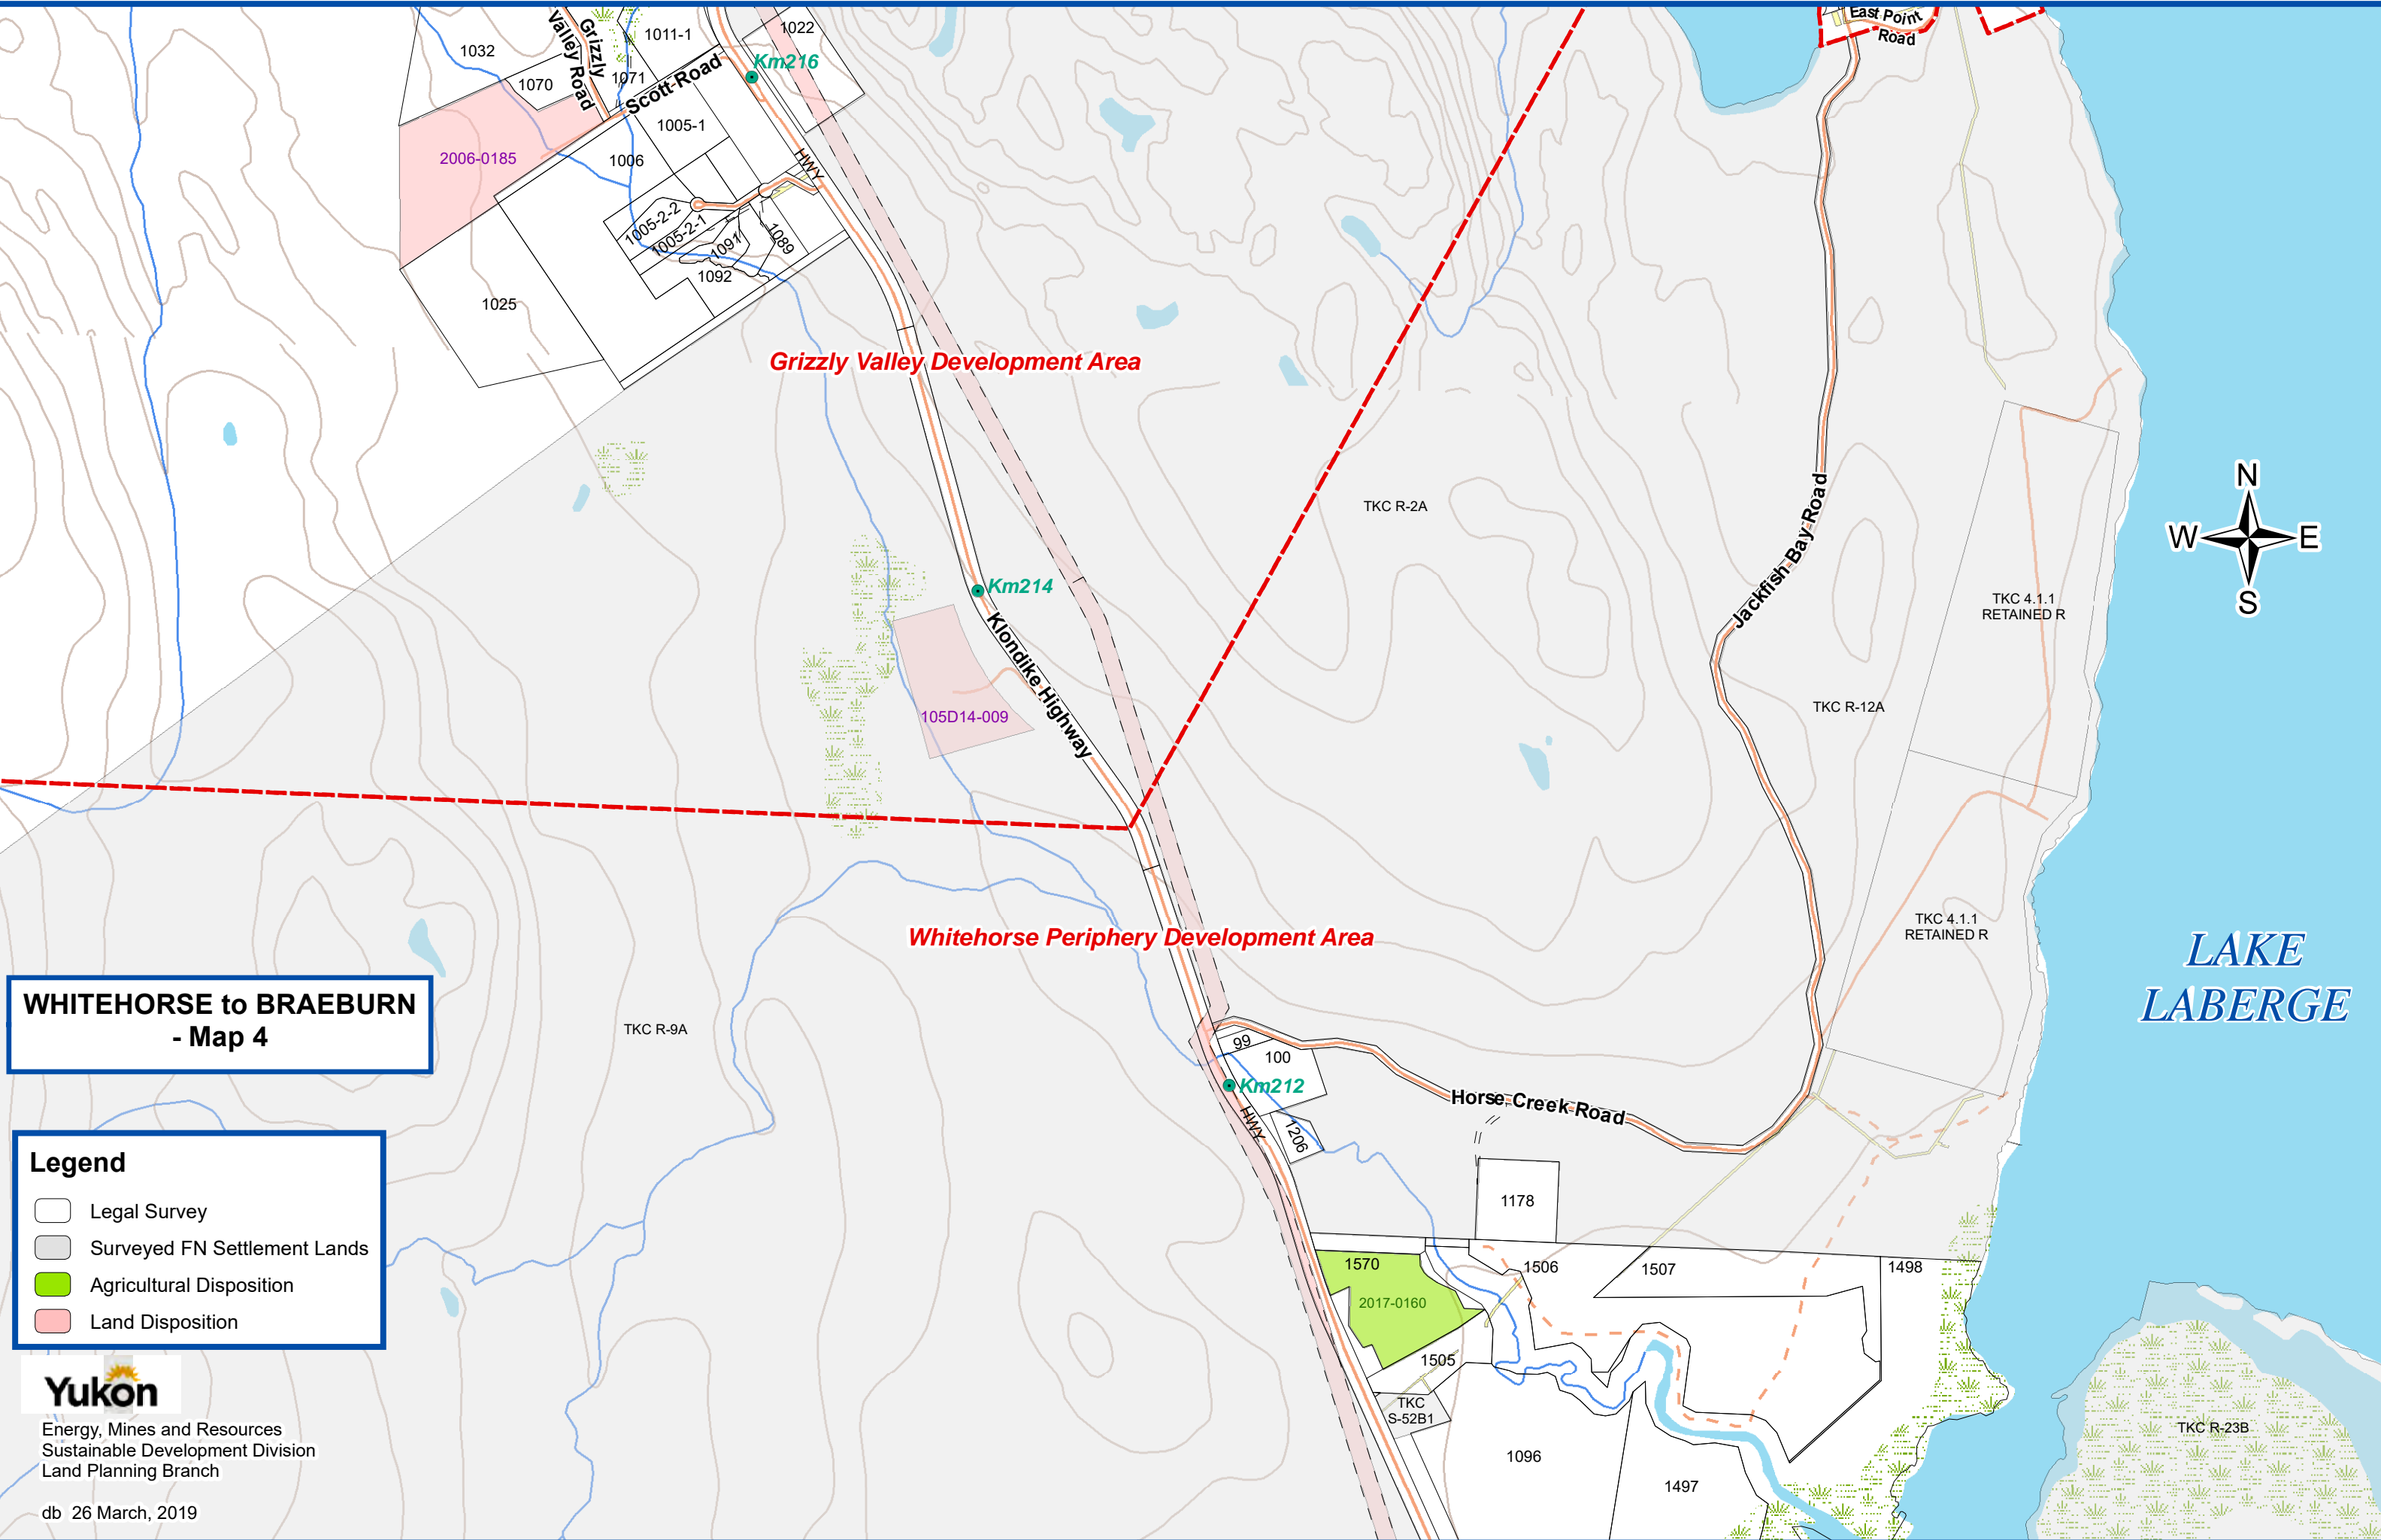

**WHITEHORSE to BRAEBURN
- Map 3**

Legend

- Legal Survey
- Surveyed FN Settlement Lands
- Agricultural Disposition

Yukon
Energy, Mines and Resources
Sustainable Development Division
Land Planning Branch
db 26 March, 2019