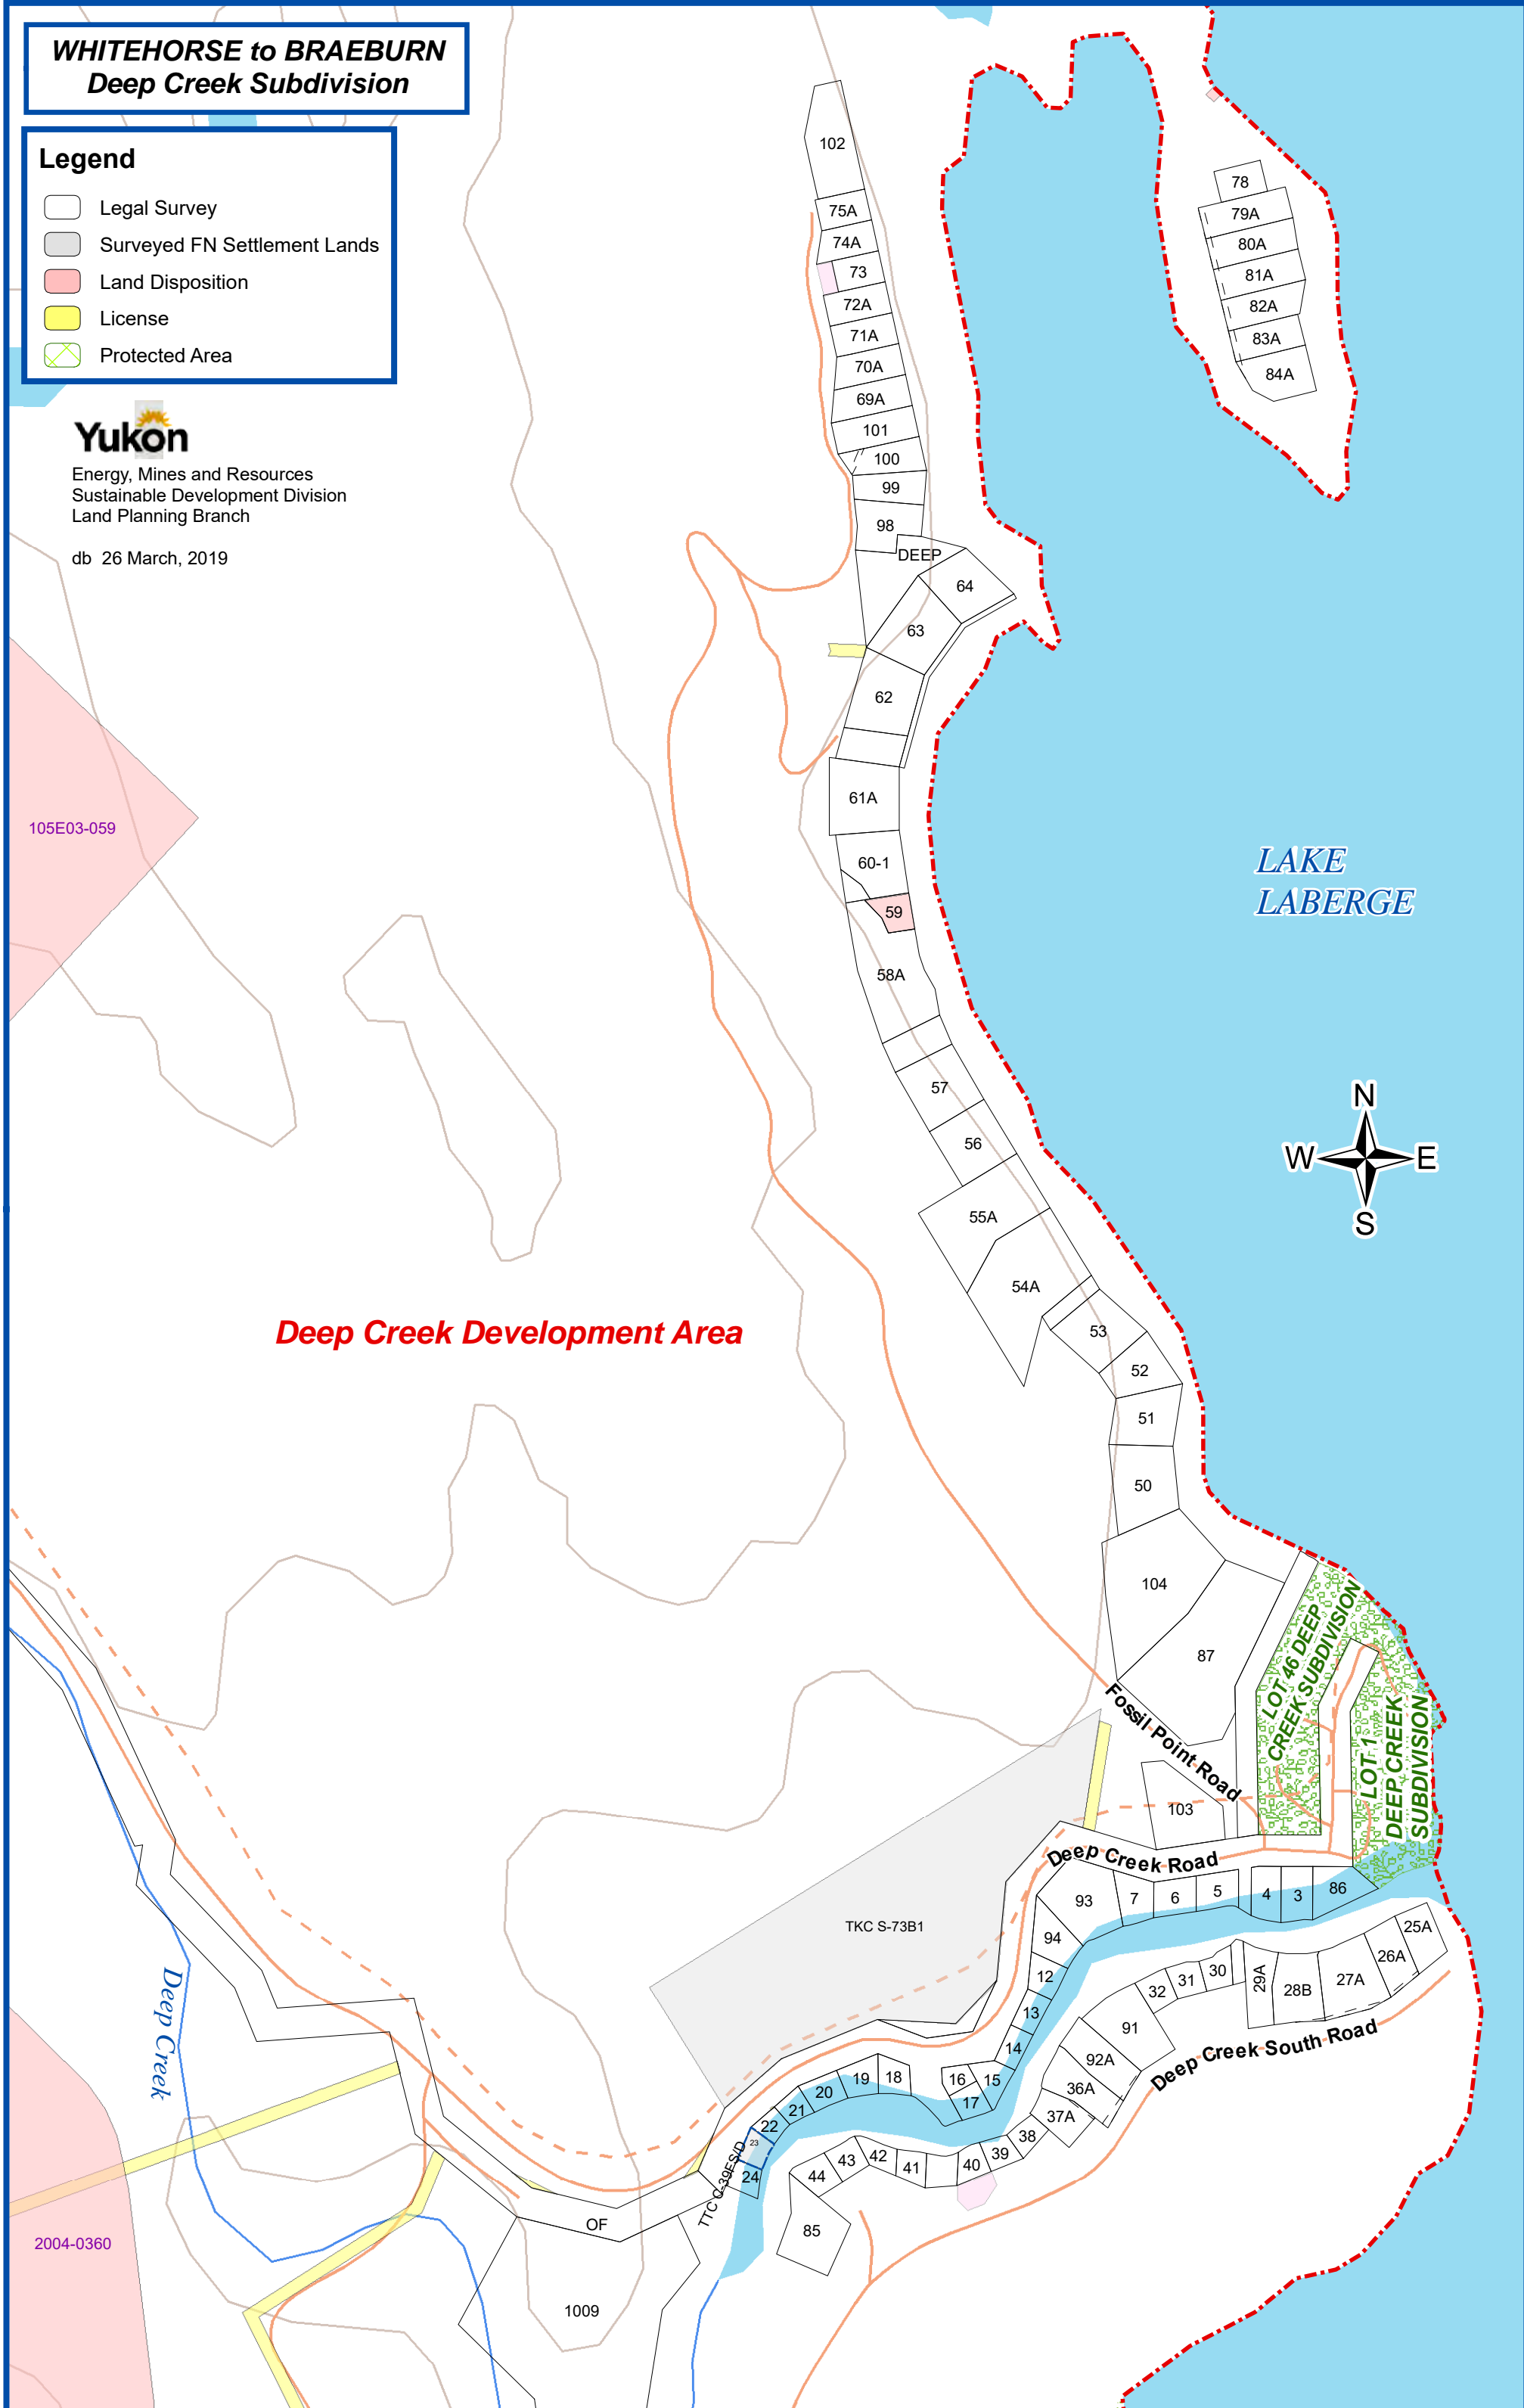

WHITEHORSE to BRAEBURN Map Series Index

Energy, Mines and Resources
Sustainable Development Division
Land Planning Branch

db 26 March, 2019

Legend

- Legal Survey
- Surveyed FN Settlement Lands
- Agricultural Disposition
- Agricultural Application
- Land Disposition

LAKE
LABERGE

**WHITEHORSE to BRAEBURN
- Jackfish Bay Subdivision Map**

Legend

- Legal Survey
- Surveyed FN Settlement Lands
- License

Energy, Mines and Resources
Sustainable Development Division
Land Planning Branch

TKC R-2A

TKC R-12A

TKC S-39B1

TKC S-162B1

BAY

**WHITEHORSE to BRAEBURN
Deep Creek Subdivision**

Legend

- Legal Survey
- Surveyed FN Settlement Lands
- Land Disposition
- License
- Protected Area

Energy, Mines and Resources
Sustainable Development Division
Land Planning Branch

db 26 March, 2019

105E03-059

2004-0360

Deep Creek Development Area

*LAKE
LABERGE*

WHITEHORSE to BRAEBURN - Map 1

Legend