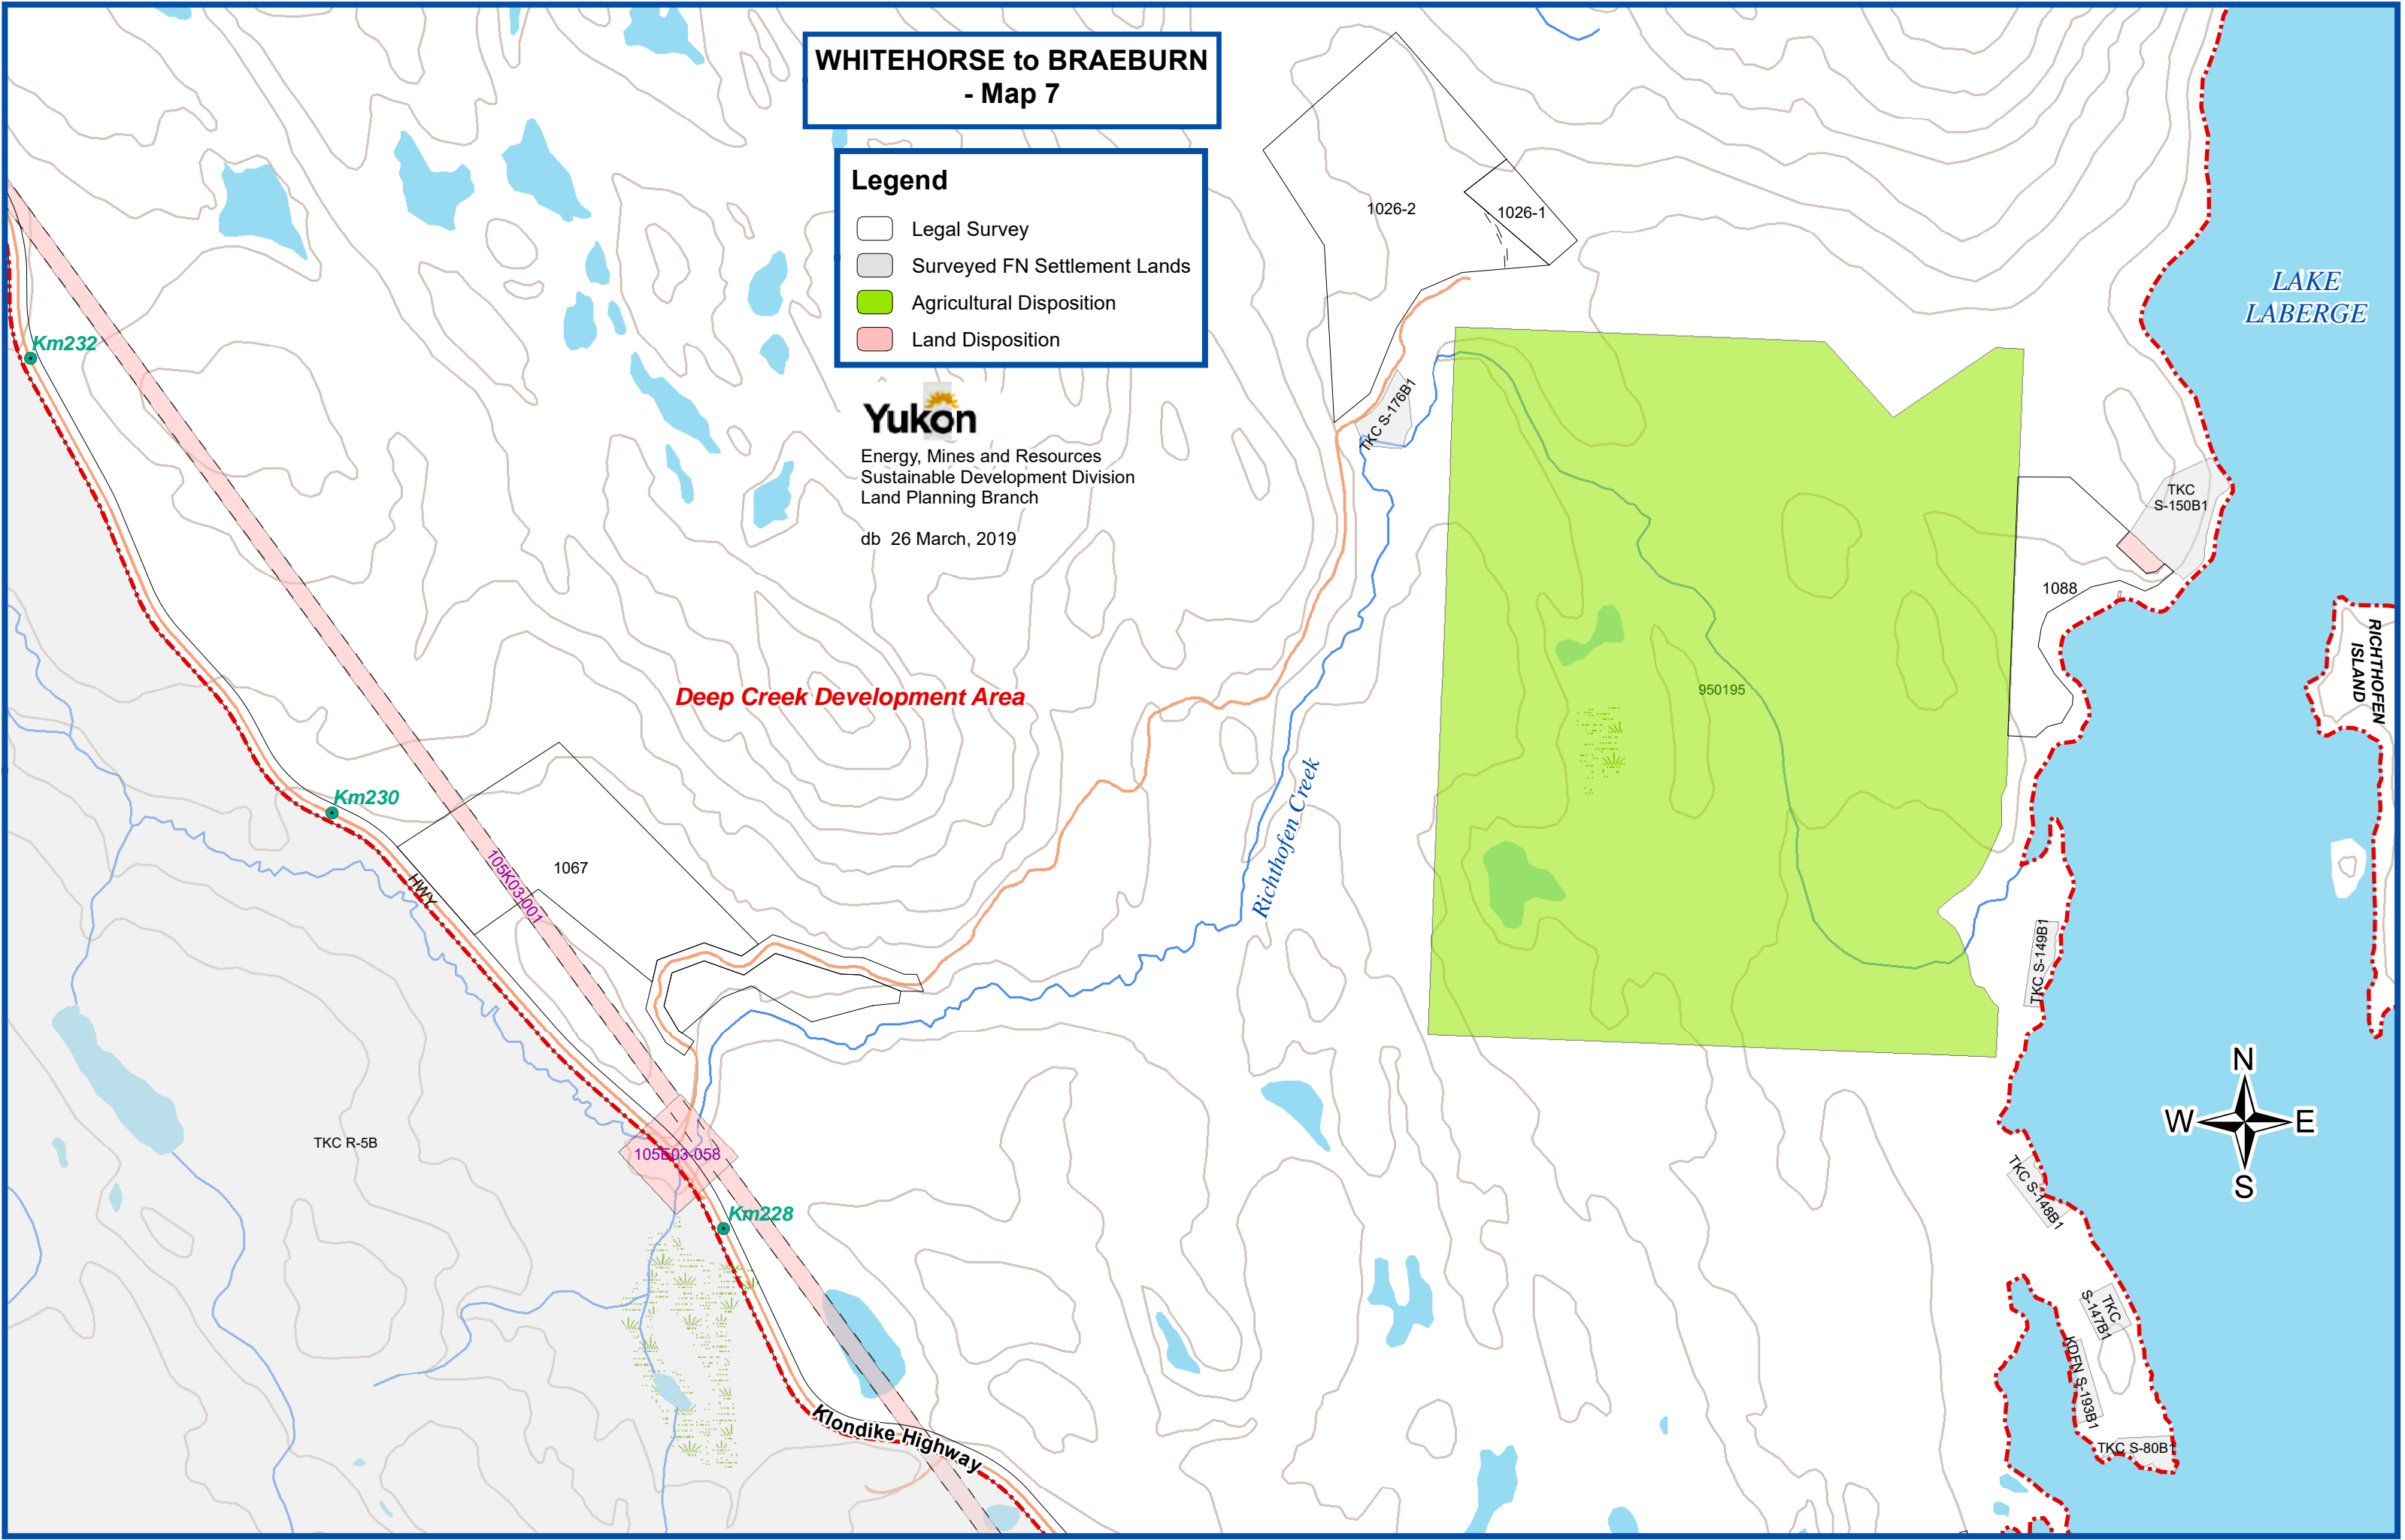

WHITEHORSE to BRAEBURN - Map 7

1. **Legend**
2. Legal Survey
   - Surveyed FN Settlement Lands
   - Agricultural Disposition
   - Land Disposition

Yukon
Energy, Mines and Resources
Sustainable Development Division
Land Planning Branch
db 26 March, 2019

Deep Creek Development Area

LAKE
LABERGE

RICHTHOFEN
ISLAND