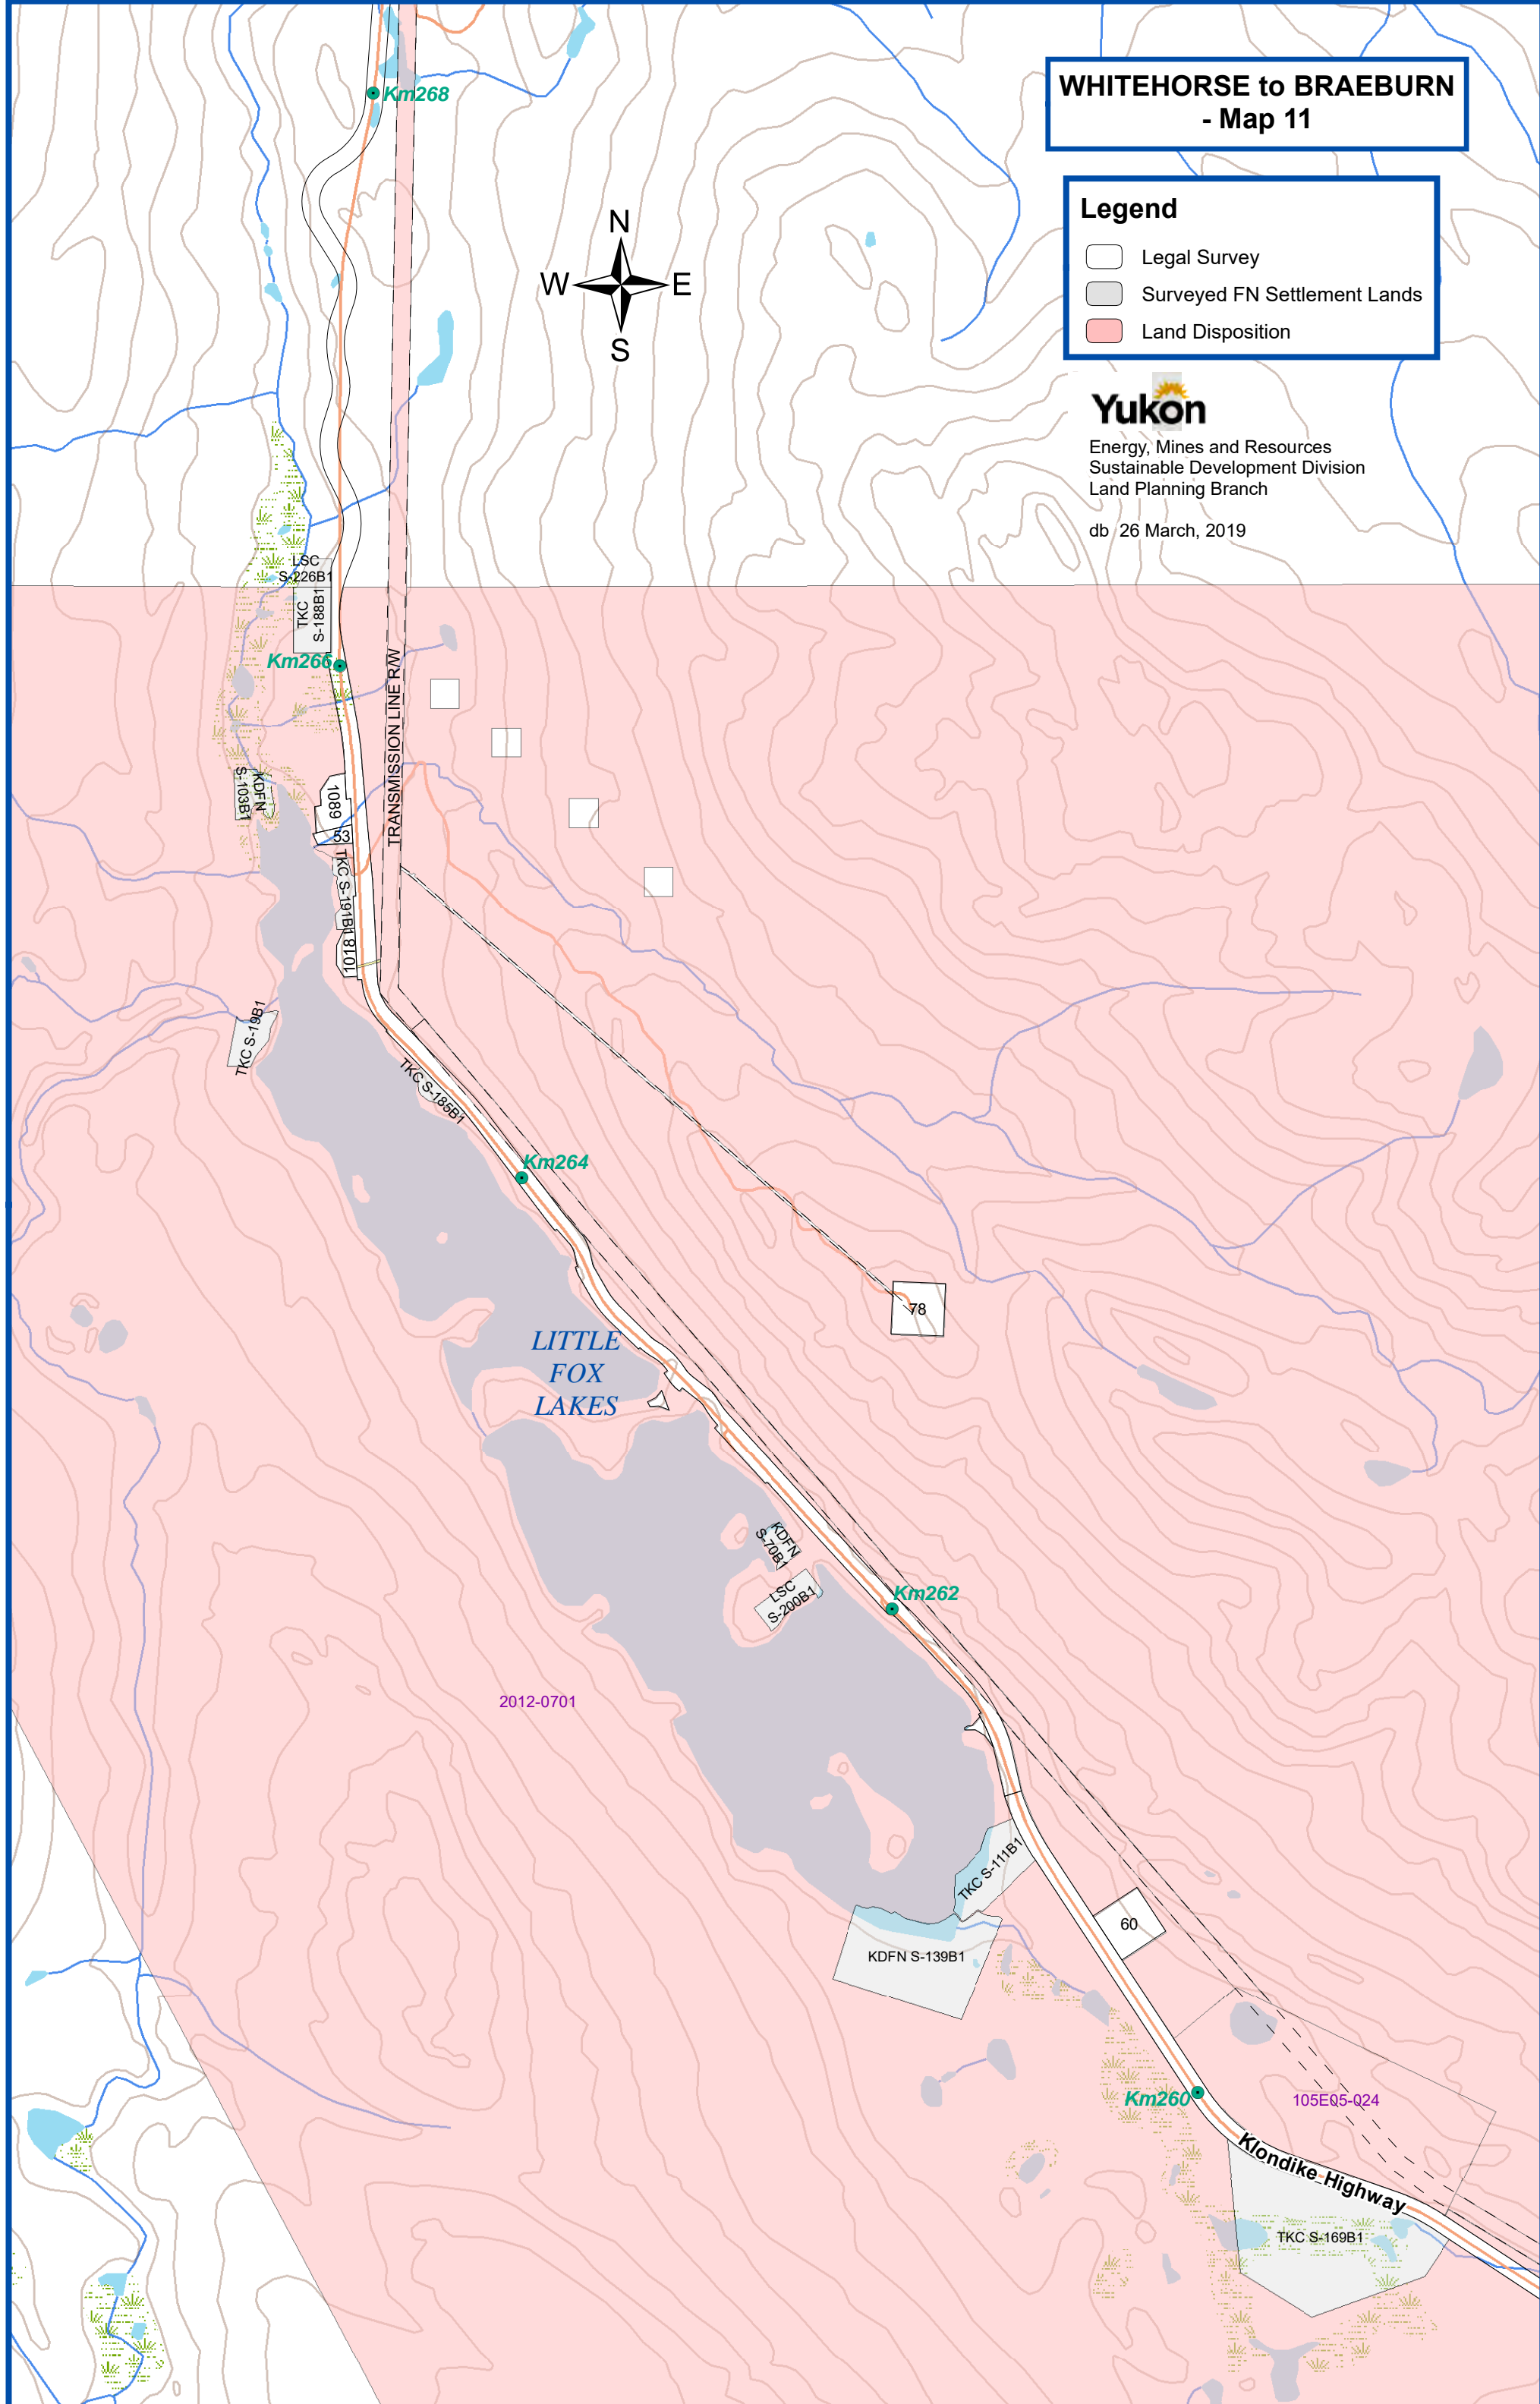

WHITEHORSE to BRAEBURN - Map 9

Legend

-  Legal Survey
-  Surveyed FN Settlement Lands
-  Land Disposition

Energy, Mines and Resources
Sustainable Development Division
Land Planning Branch

db 26 March, 2019

WHITEHORSE to BRAEBURN - Map 10

Legend

- Legal Survey
- Surveyed FN Settlement Lands
- Land Disposition

Energy, Mines and Resources
Sustainable Development Division
Land Planning Branch

db 26 March, 2019

WHITEHORSE to BRAEBURN - Map 11

Legend

- Legal Survey
- Surveyed FN Settlement Lands
- Land Disposition

Yukon
Energy, Mines and Resources
Sustainable Development Division
Land Planning Branch
db 26 March, 2019

**WHITEHORSE to BRAEBURN
- Map 12**