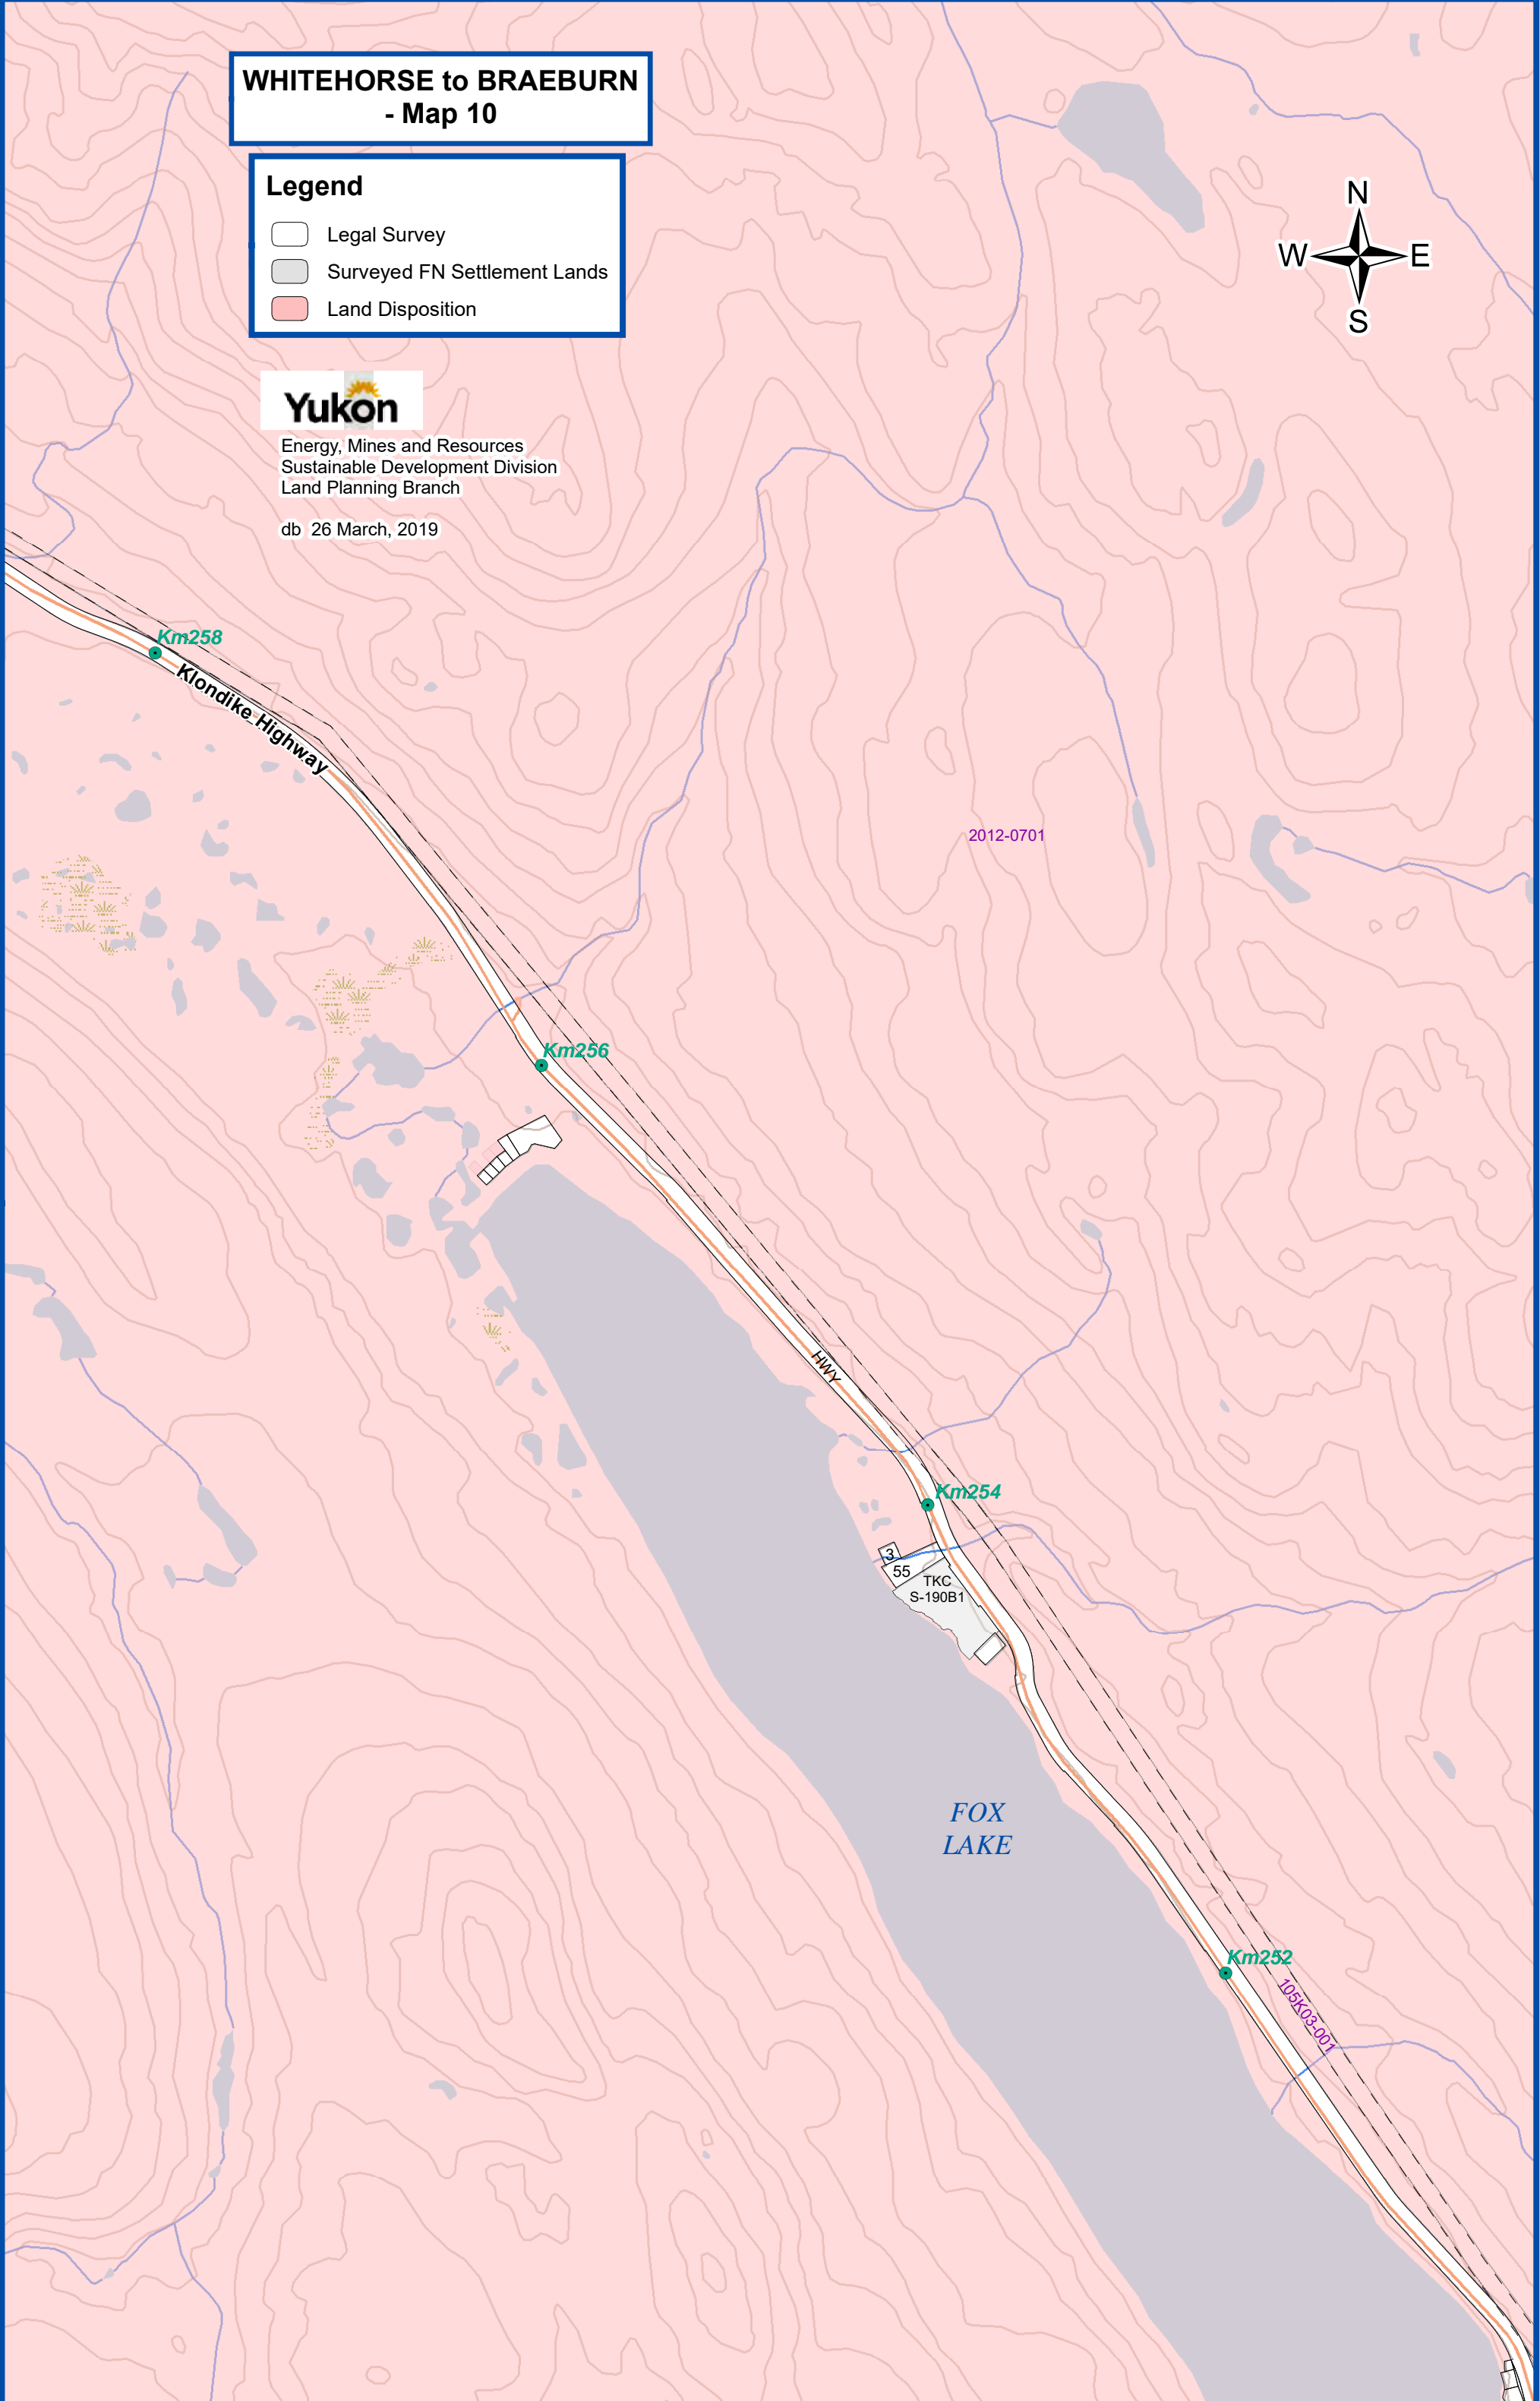

WHITEHORSE to BRAEBURN - Map 10

Legend

- Legal Survey
- Surveyed FN Settlement Lands
- Land Disposition

Energy, Mines and Resources
Sustainable Development Division
Land Planning Branch

db 26 March, 2019

WHITEHORSE to BRAEBURN - Map 11