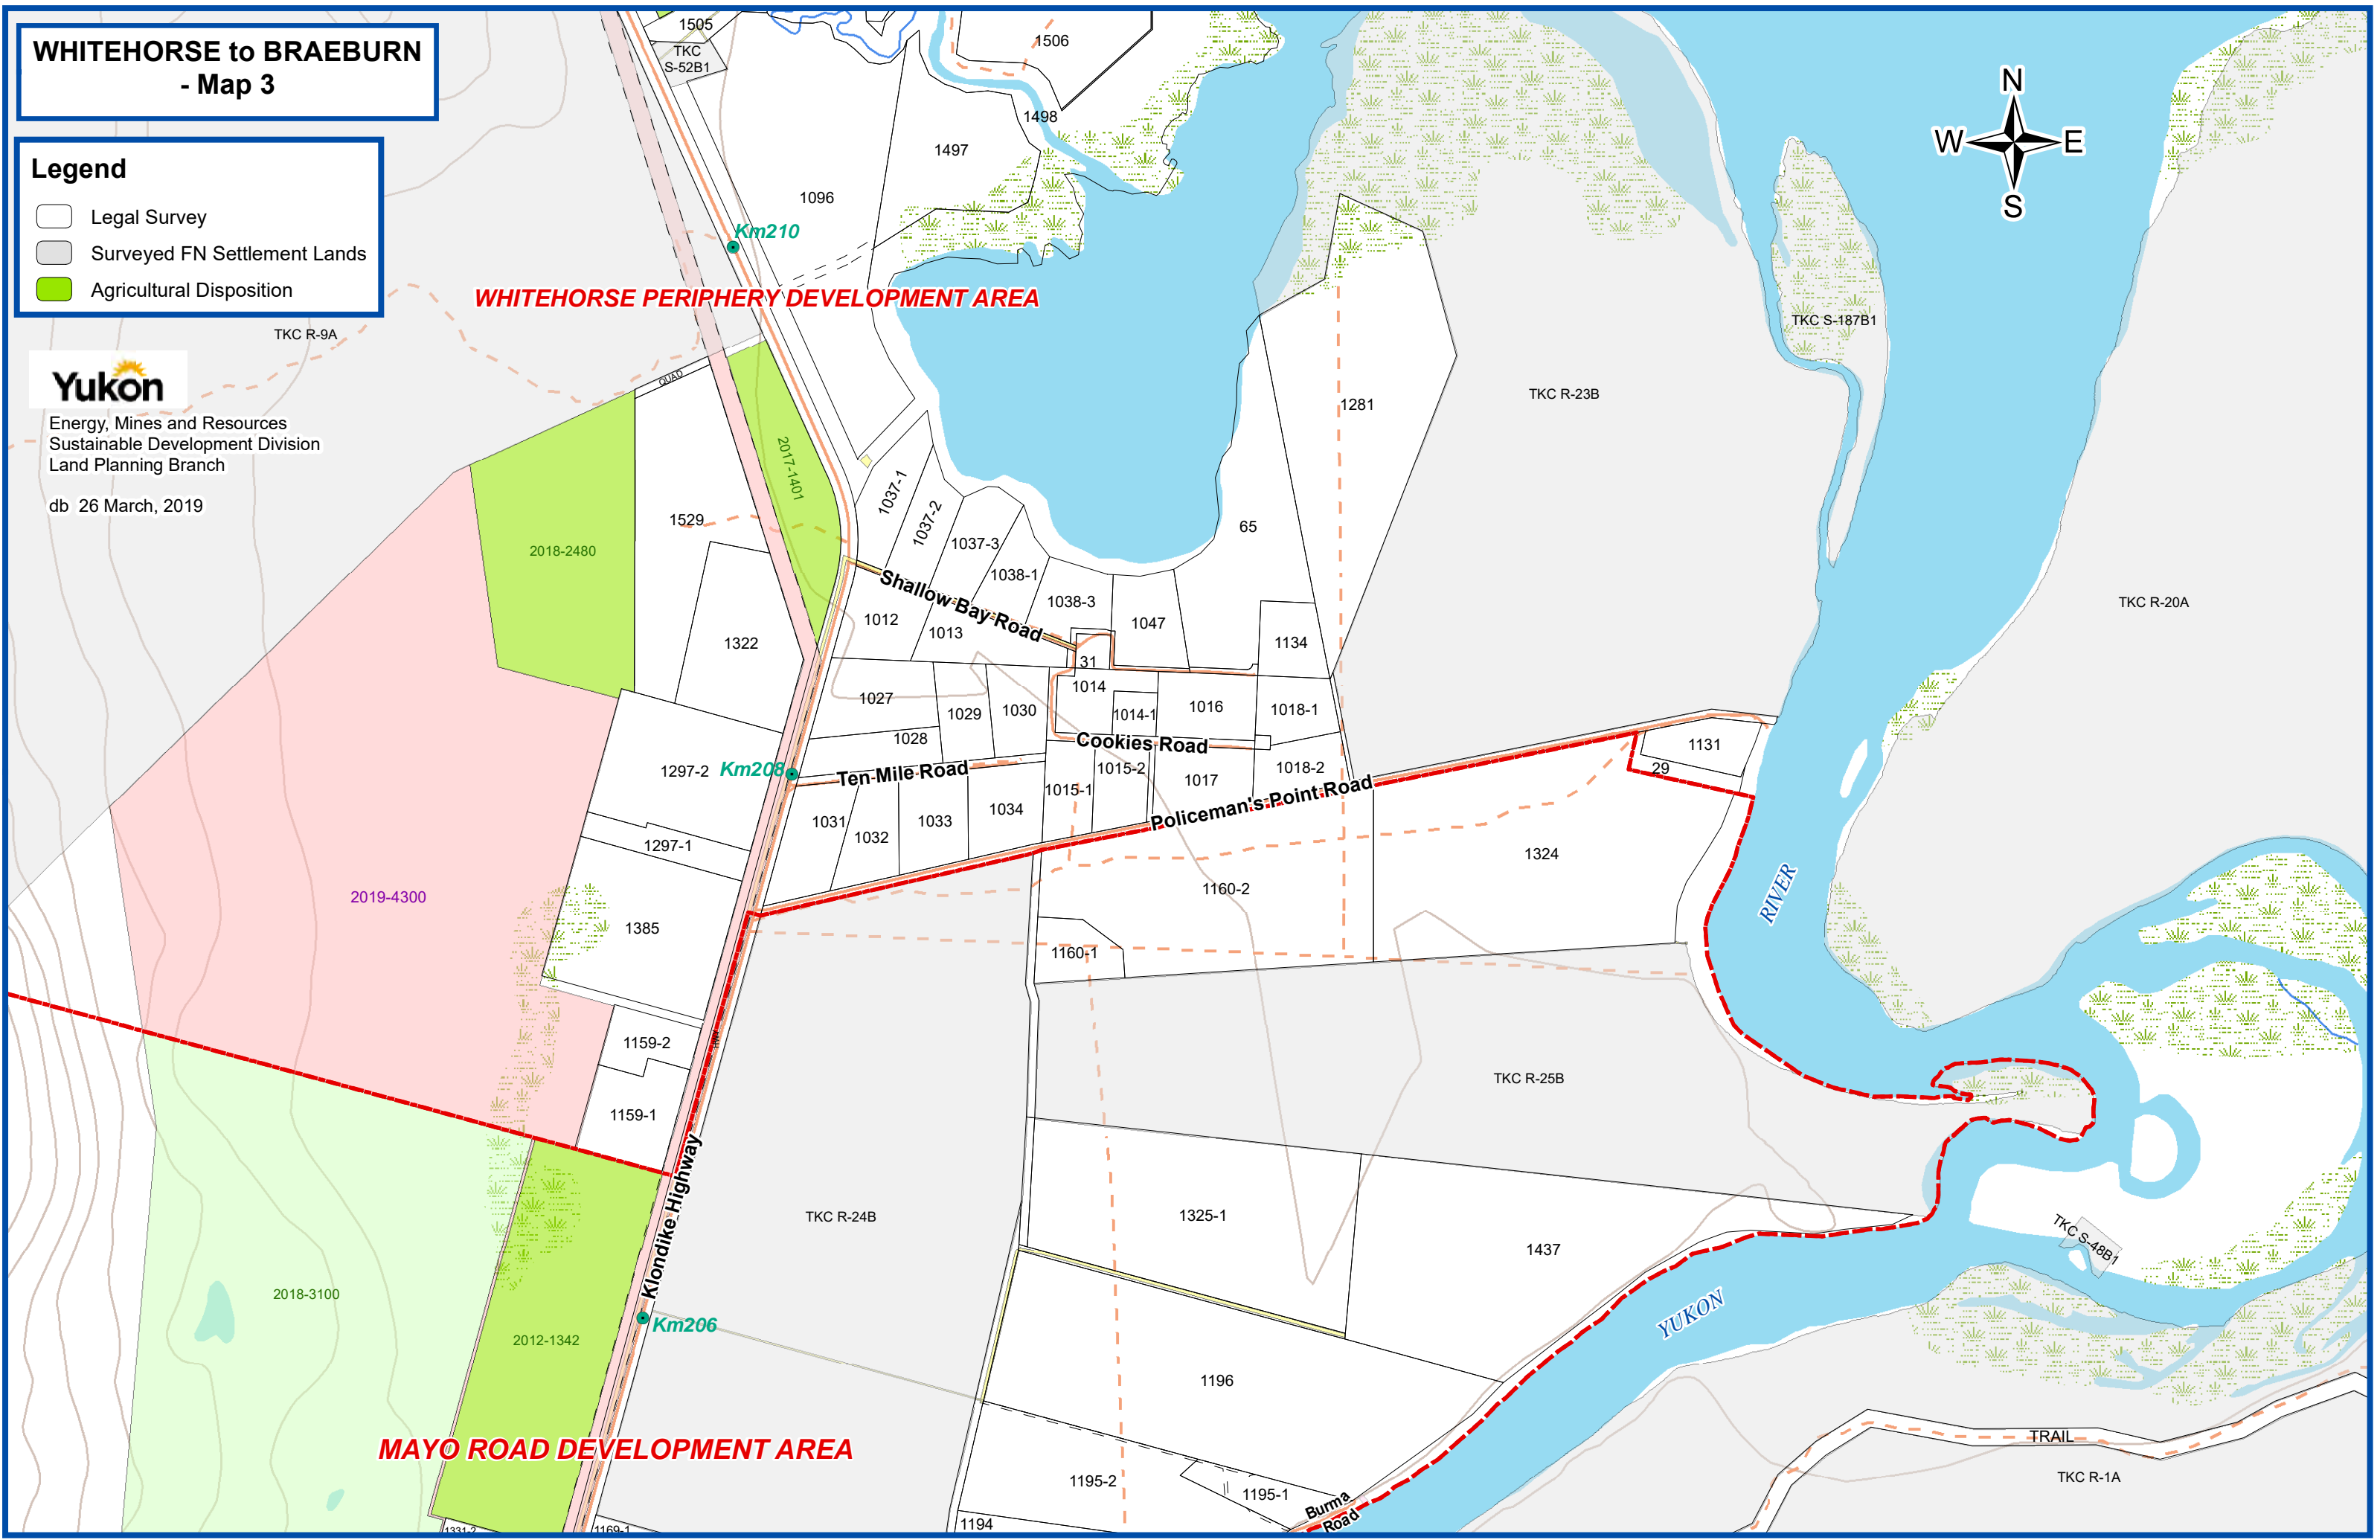

**WHITEHORSE to BRAEBURN
- Map 3**

Legend

- Legal Survey
- Surveyed FN Settlement Lands
- Agricultural Disposition

Yukon
Energy, Mines and Resources
Sustainable Development Division
Land Planning Branch
db 26 March, 2019