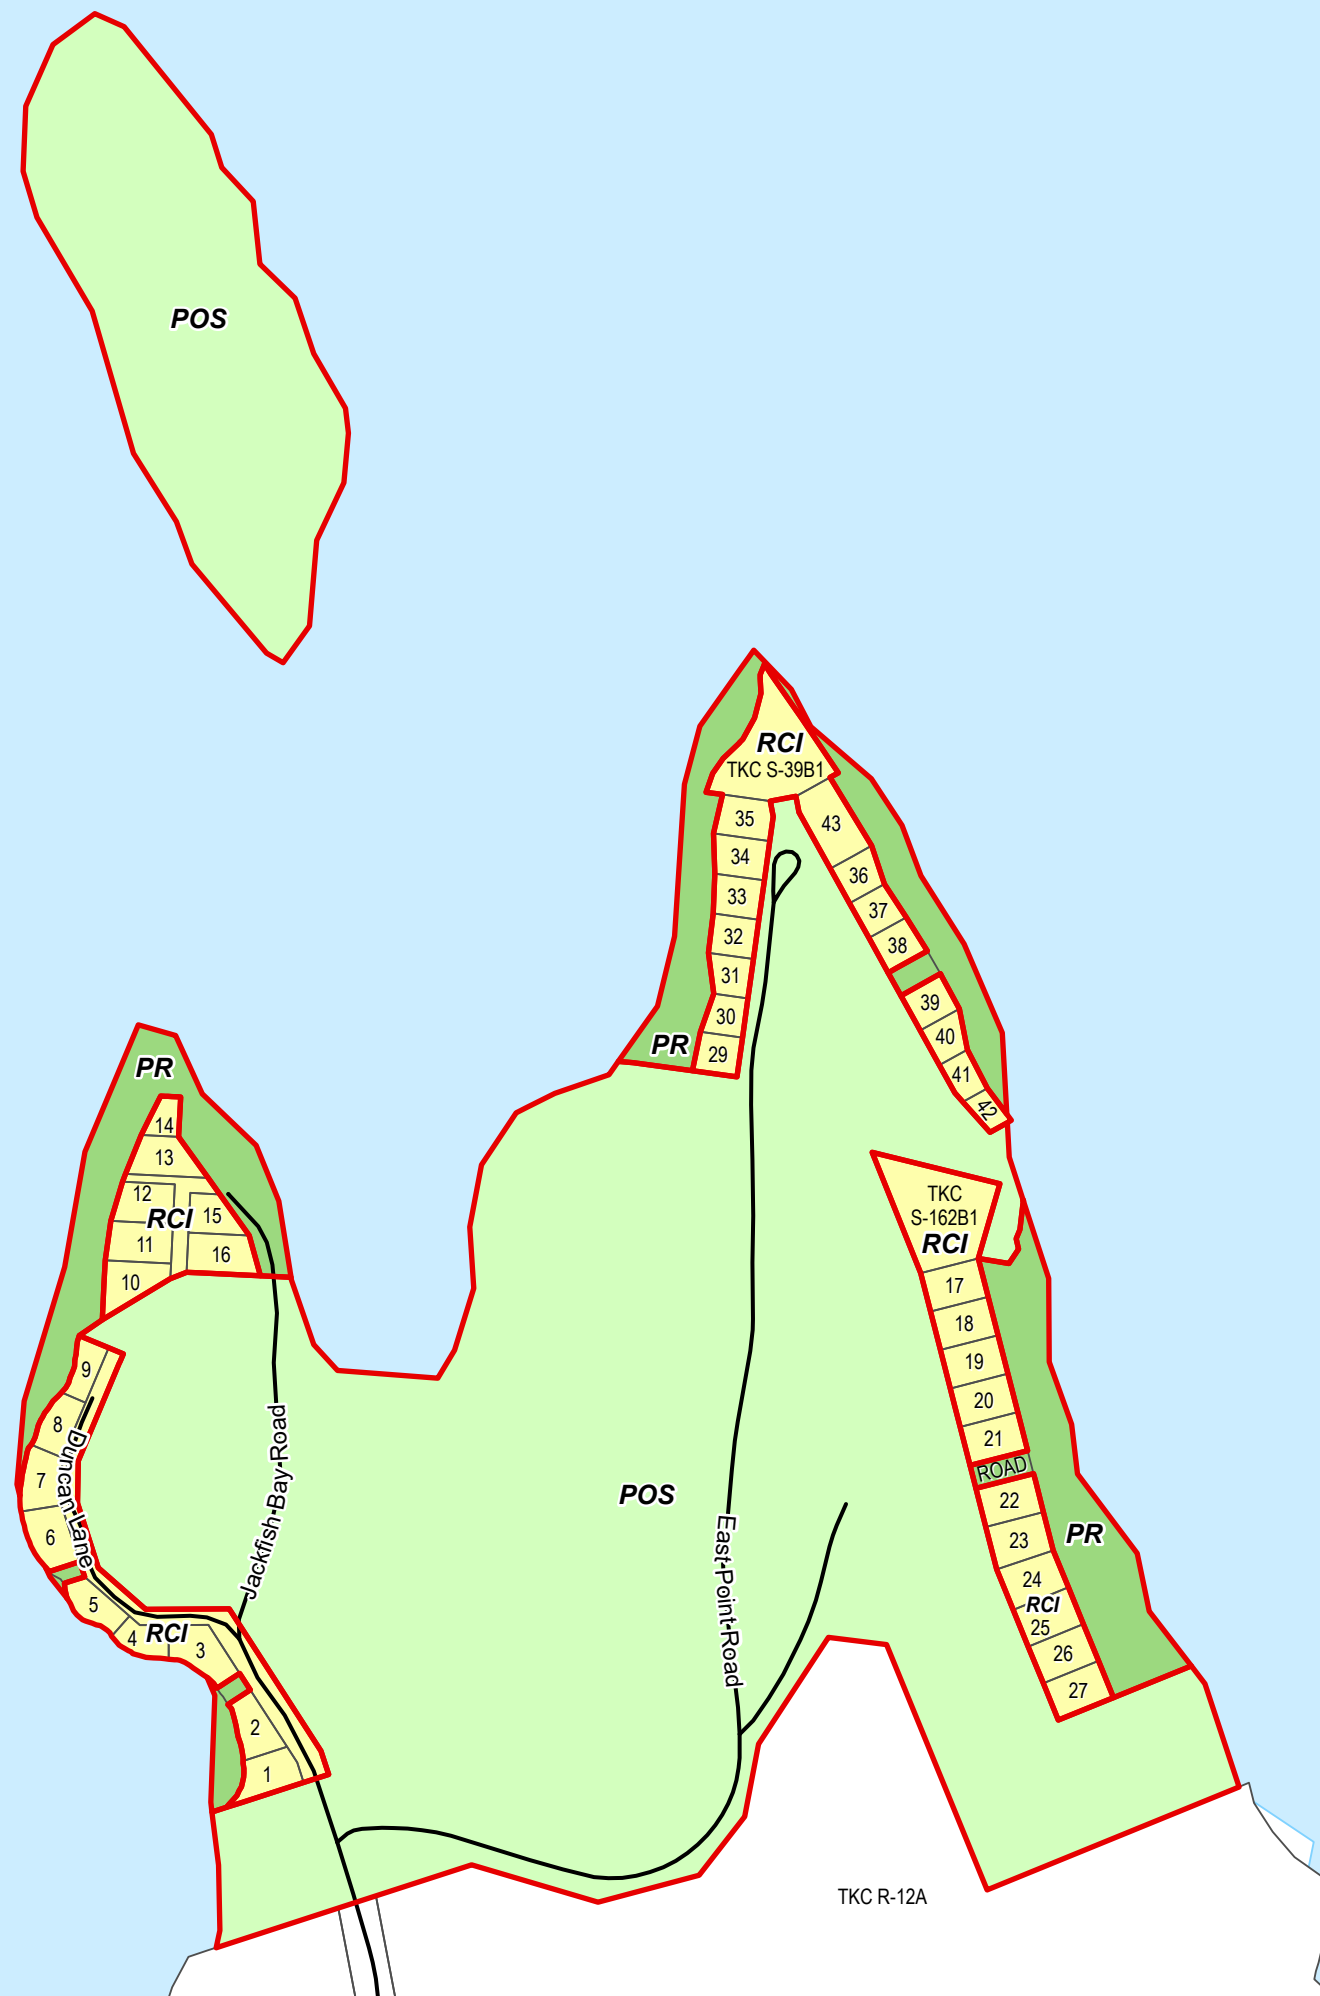

# JACKFISH BAY DEVELOPMENT AREA REGULATION Schedule B O.I.C. 2000/09

## ZONING DESIGNATION

- RCI Residential / Cottage Industry
- PR Public Use / Recreational
- POS Protected Open Space

Energy, Mines & Resources  
Sustainable Resources Division  
Land Planning Branch

cw 22 November, 2023

JACKFISH BAY

LAKE LABERGE

TKC R-2A

TKC R-12A