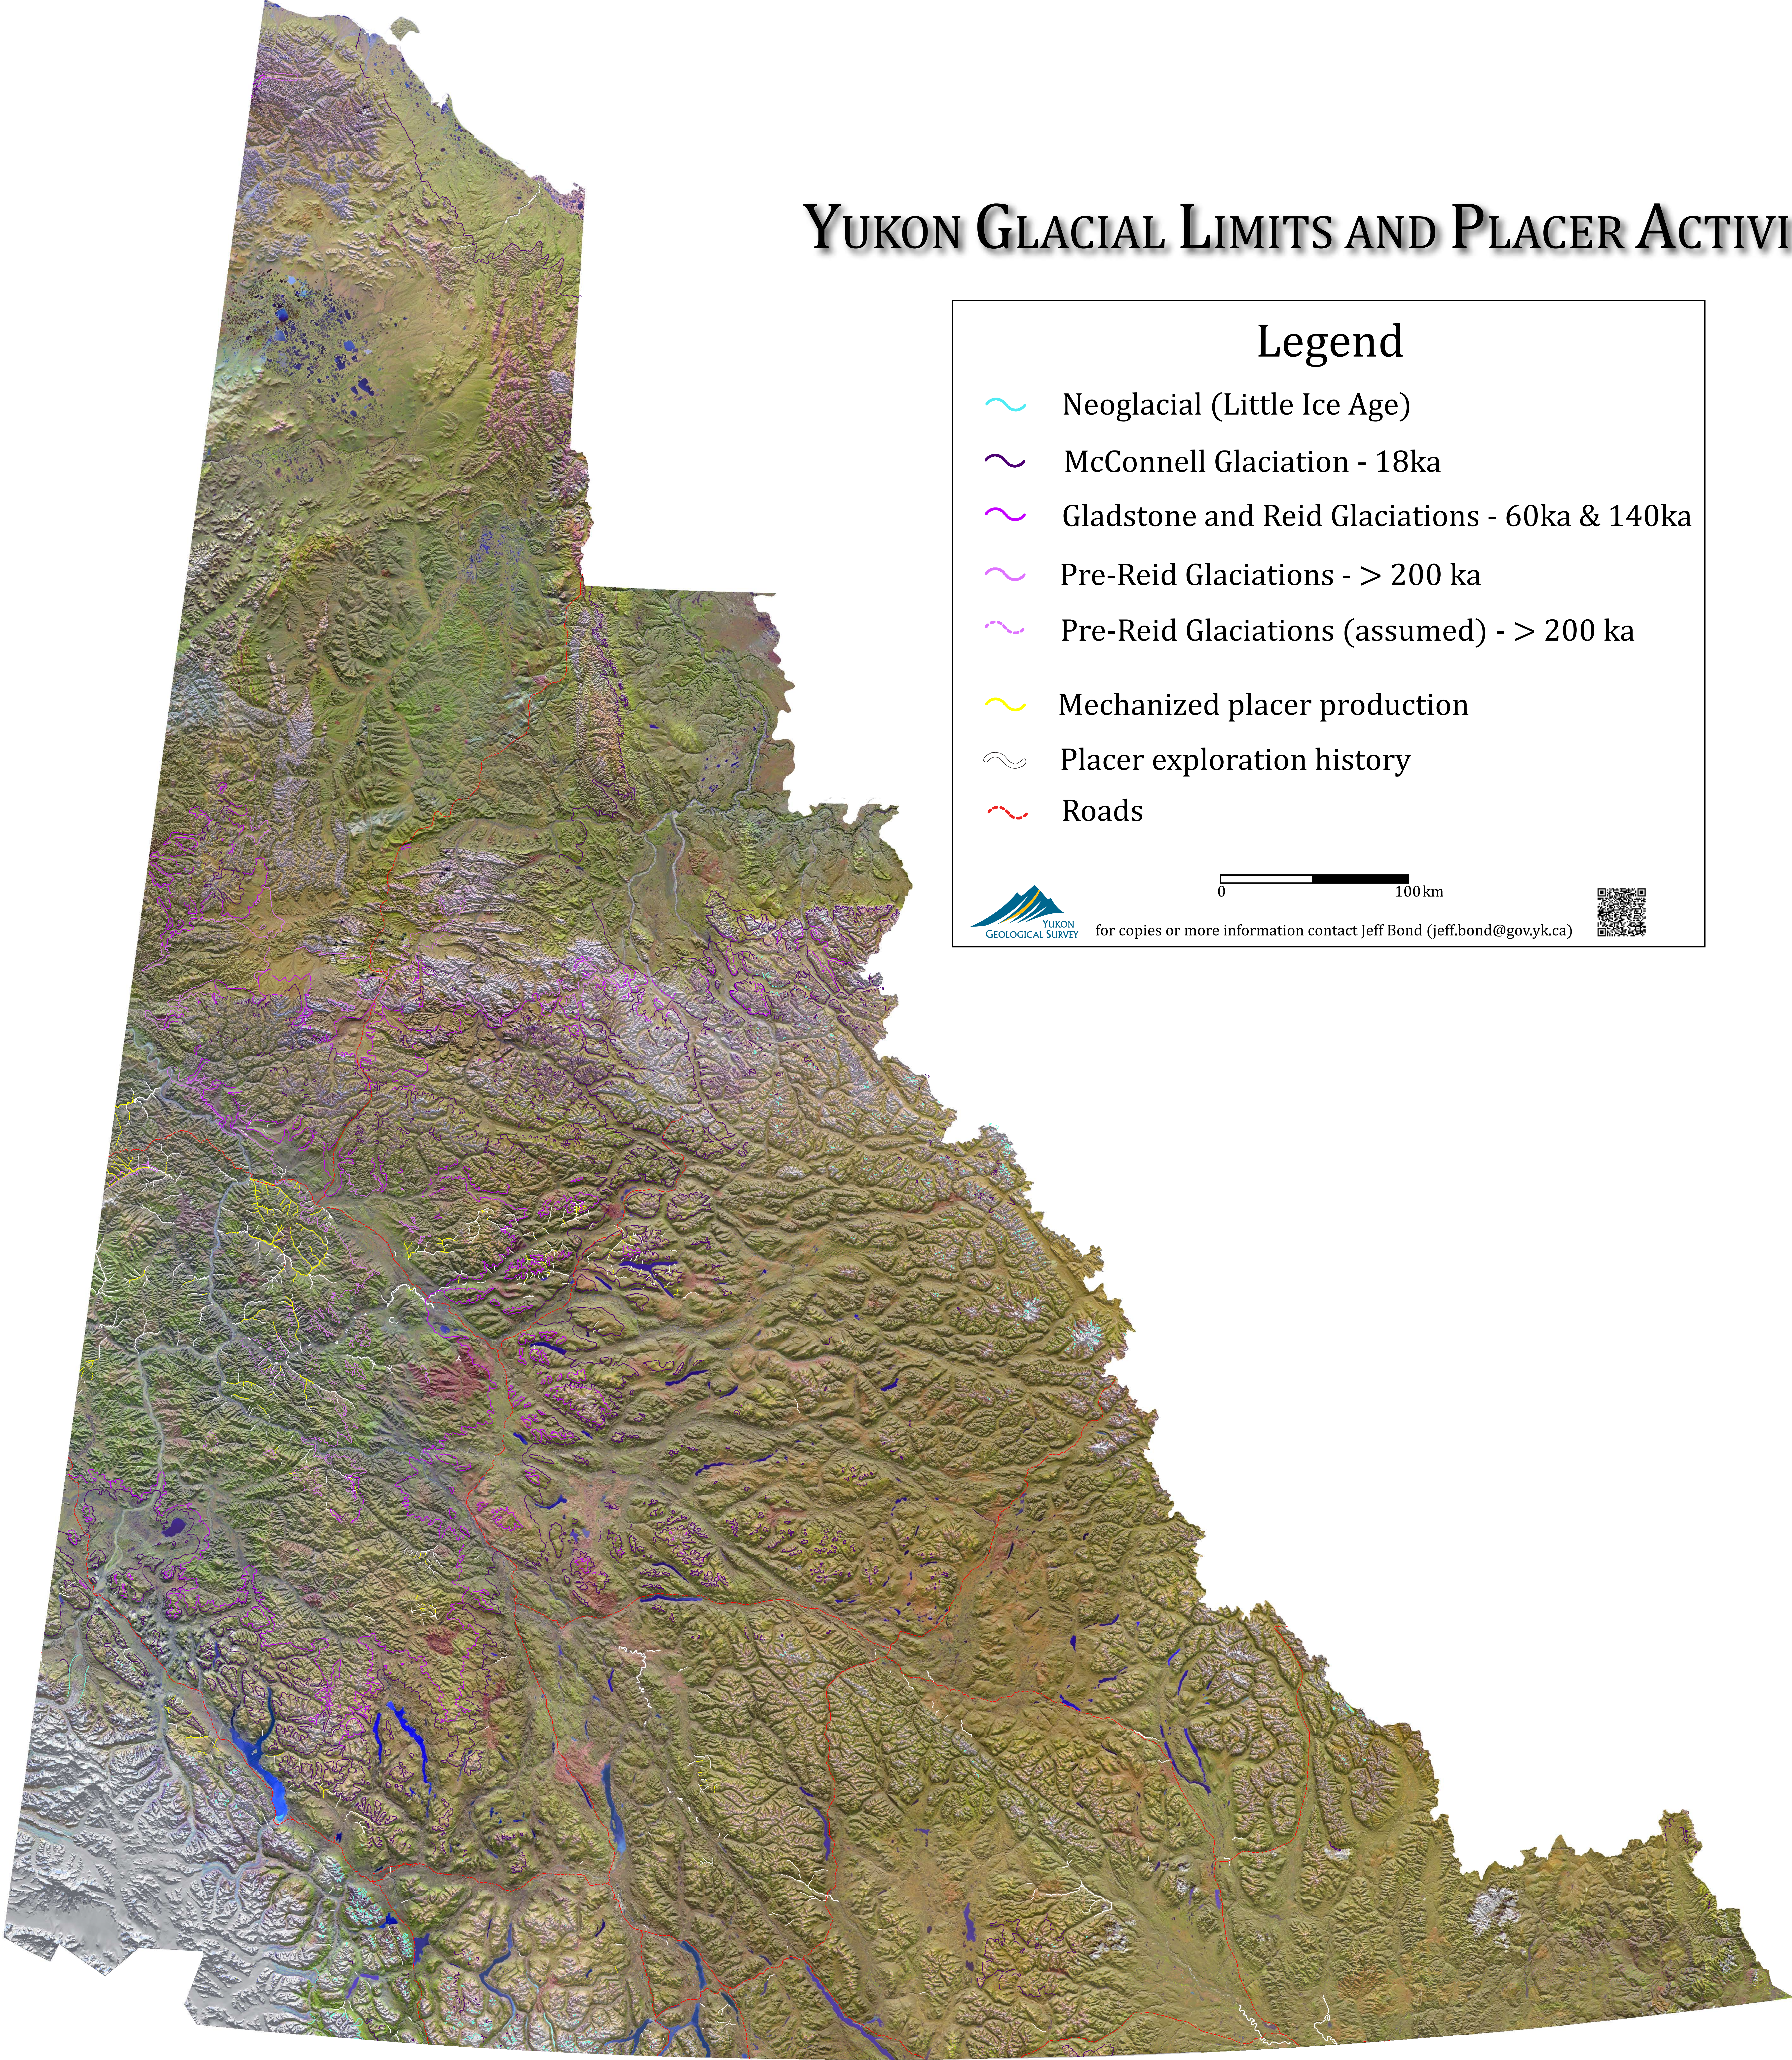

YUKON GLACIAL LIMITS AND PLACER ACTIVITY

Legend

- ~ Neoglacial (Little Ice Age)
- ~ McConnell Glaciation - 18ka
- ~ Gladstone and Reid Glaciations - 60ka & 140ka
- ~ Pre-Reid Glaciations - > 200 ka
- ~ Pre-Reid Glaciations (assumed) - > 200 ka
- ~ Mechanized placer production
- ~ Placer exploration history
- ~ Roads