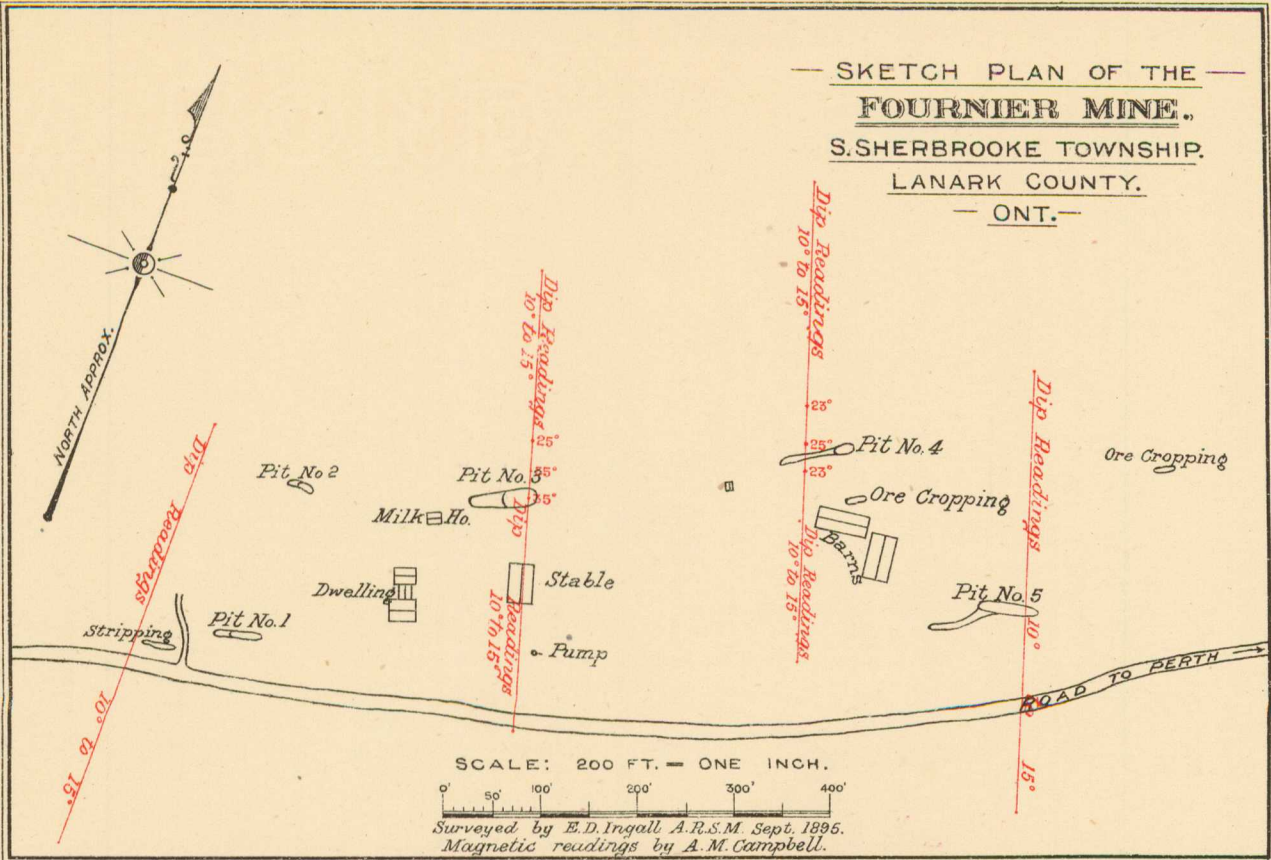

— SKETCH PLAN OF THE —
FOURNIER MINE.
 S. SHERBROOKE TOWNSHIP.
 LANARK COUNTY.
 — ONT. —

Autographed by Paul Fréreau

This map has been reprinted from a scanned version of the original map
 Reproduction par numérisation d'une carte sur papier