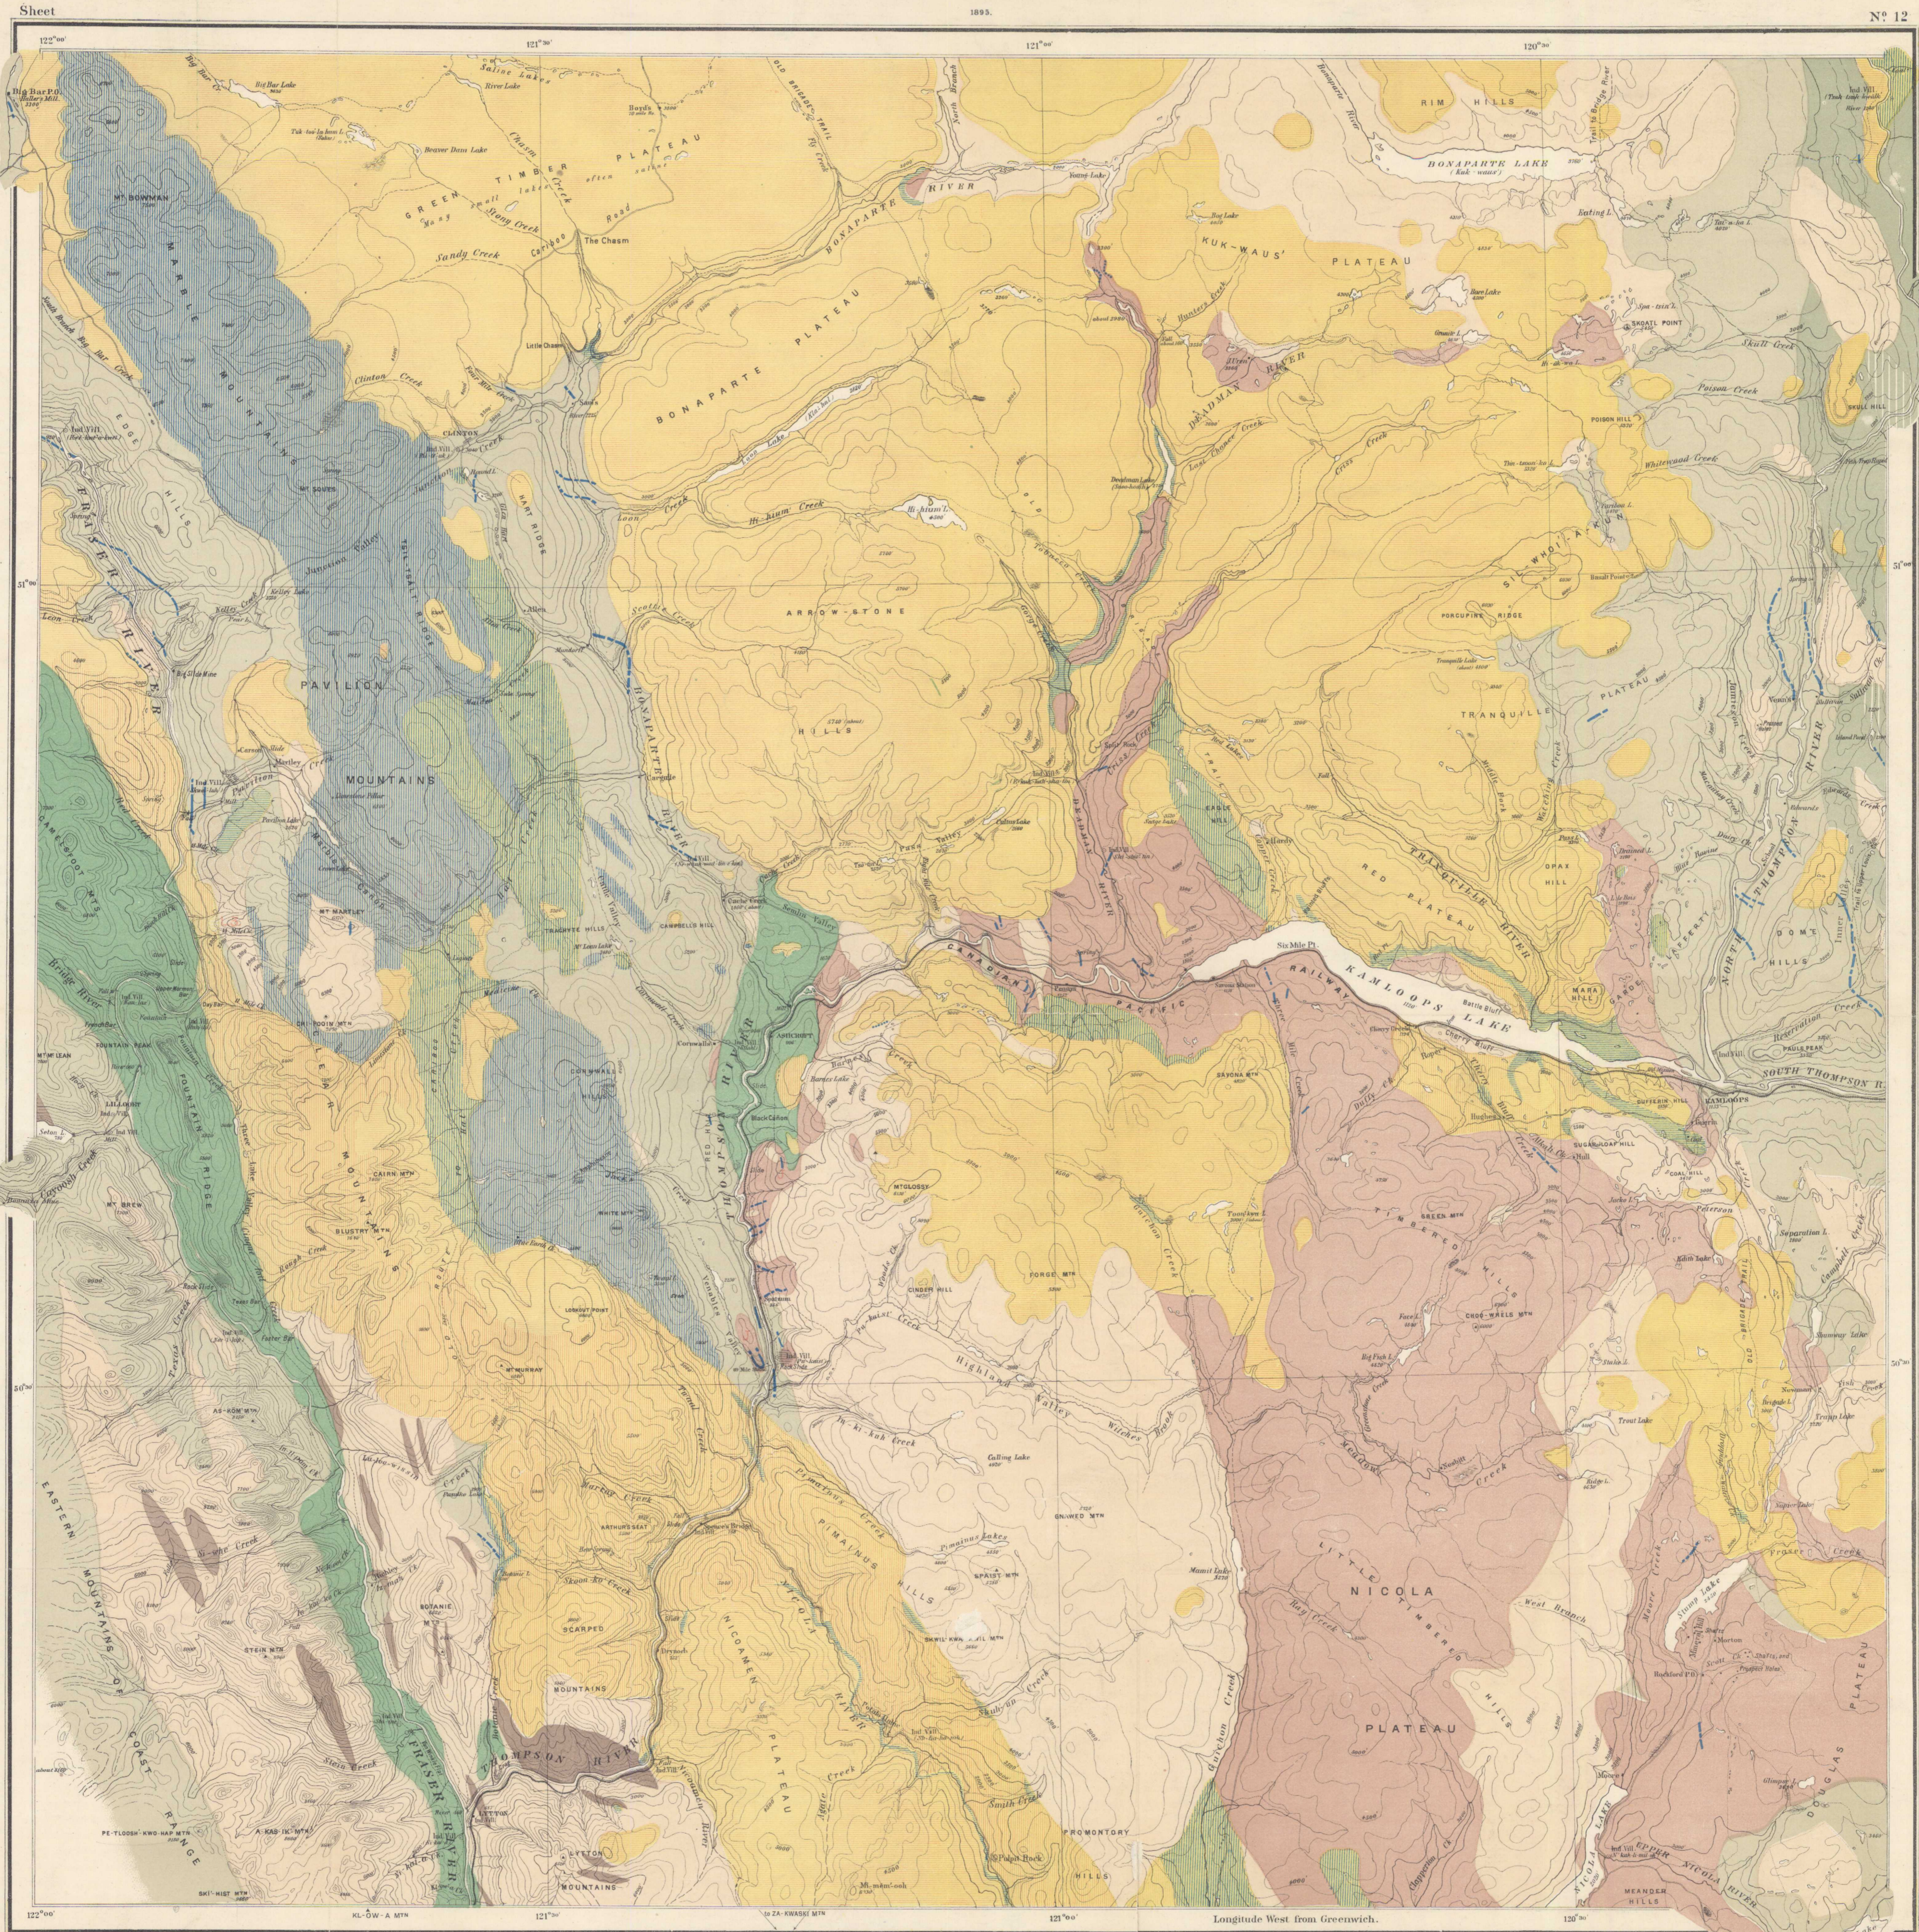

Kamloops sheet
5.1.2
A. Cad.

LEGEND.

[Yellow box]	Pliocene
[Orange box]	Upper Volcanic Group
[Green box]	Tranquille Beds &c.
[Light Green box]	Lower Volcanic Group
[Dark Green box]	Coldwater Group
[Light Blue box]	Queen Charlotte Islands Formation (shaly)
[Dark Blue box]	Triassic (red basalt)
[Light Blue box]	Cheche Creek Formation (shaly)
[Dark Blue box]	Cheche Creek Formation (lower members)
[Light Green box]	Adams Lake Series
[Dark Green box]	Nicolet Series
[Light Green box]	Crystalline schists or foliated granitic rocks
[Dark Green box]	Plutonic Rocks (shaly granite)
[Blue box]	Observed outcrop of Limestone beds

Compiled and drawn by James McEvoy B.A.Sc.

British Columbia
KAMLOOPS SHEET
GEOLOGICALLY COLOURED.
by George M. Dawson C.M.G., LL.D., F.R.S.
1895
THE CANADA ENG. & LITHO. CO. LTD. MONTREAL.