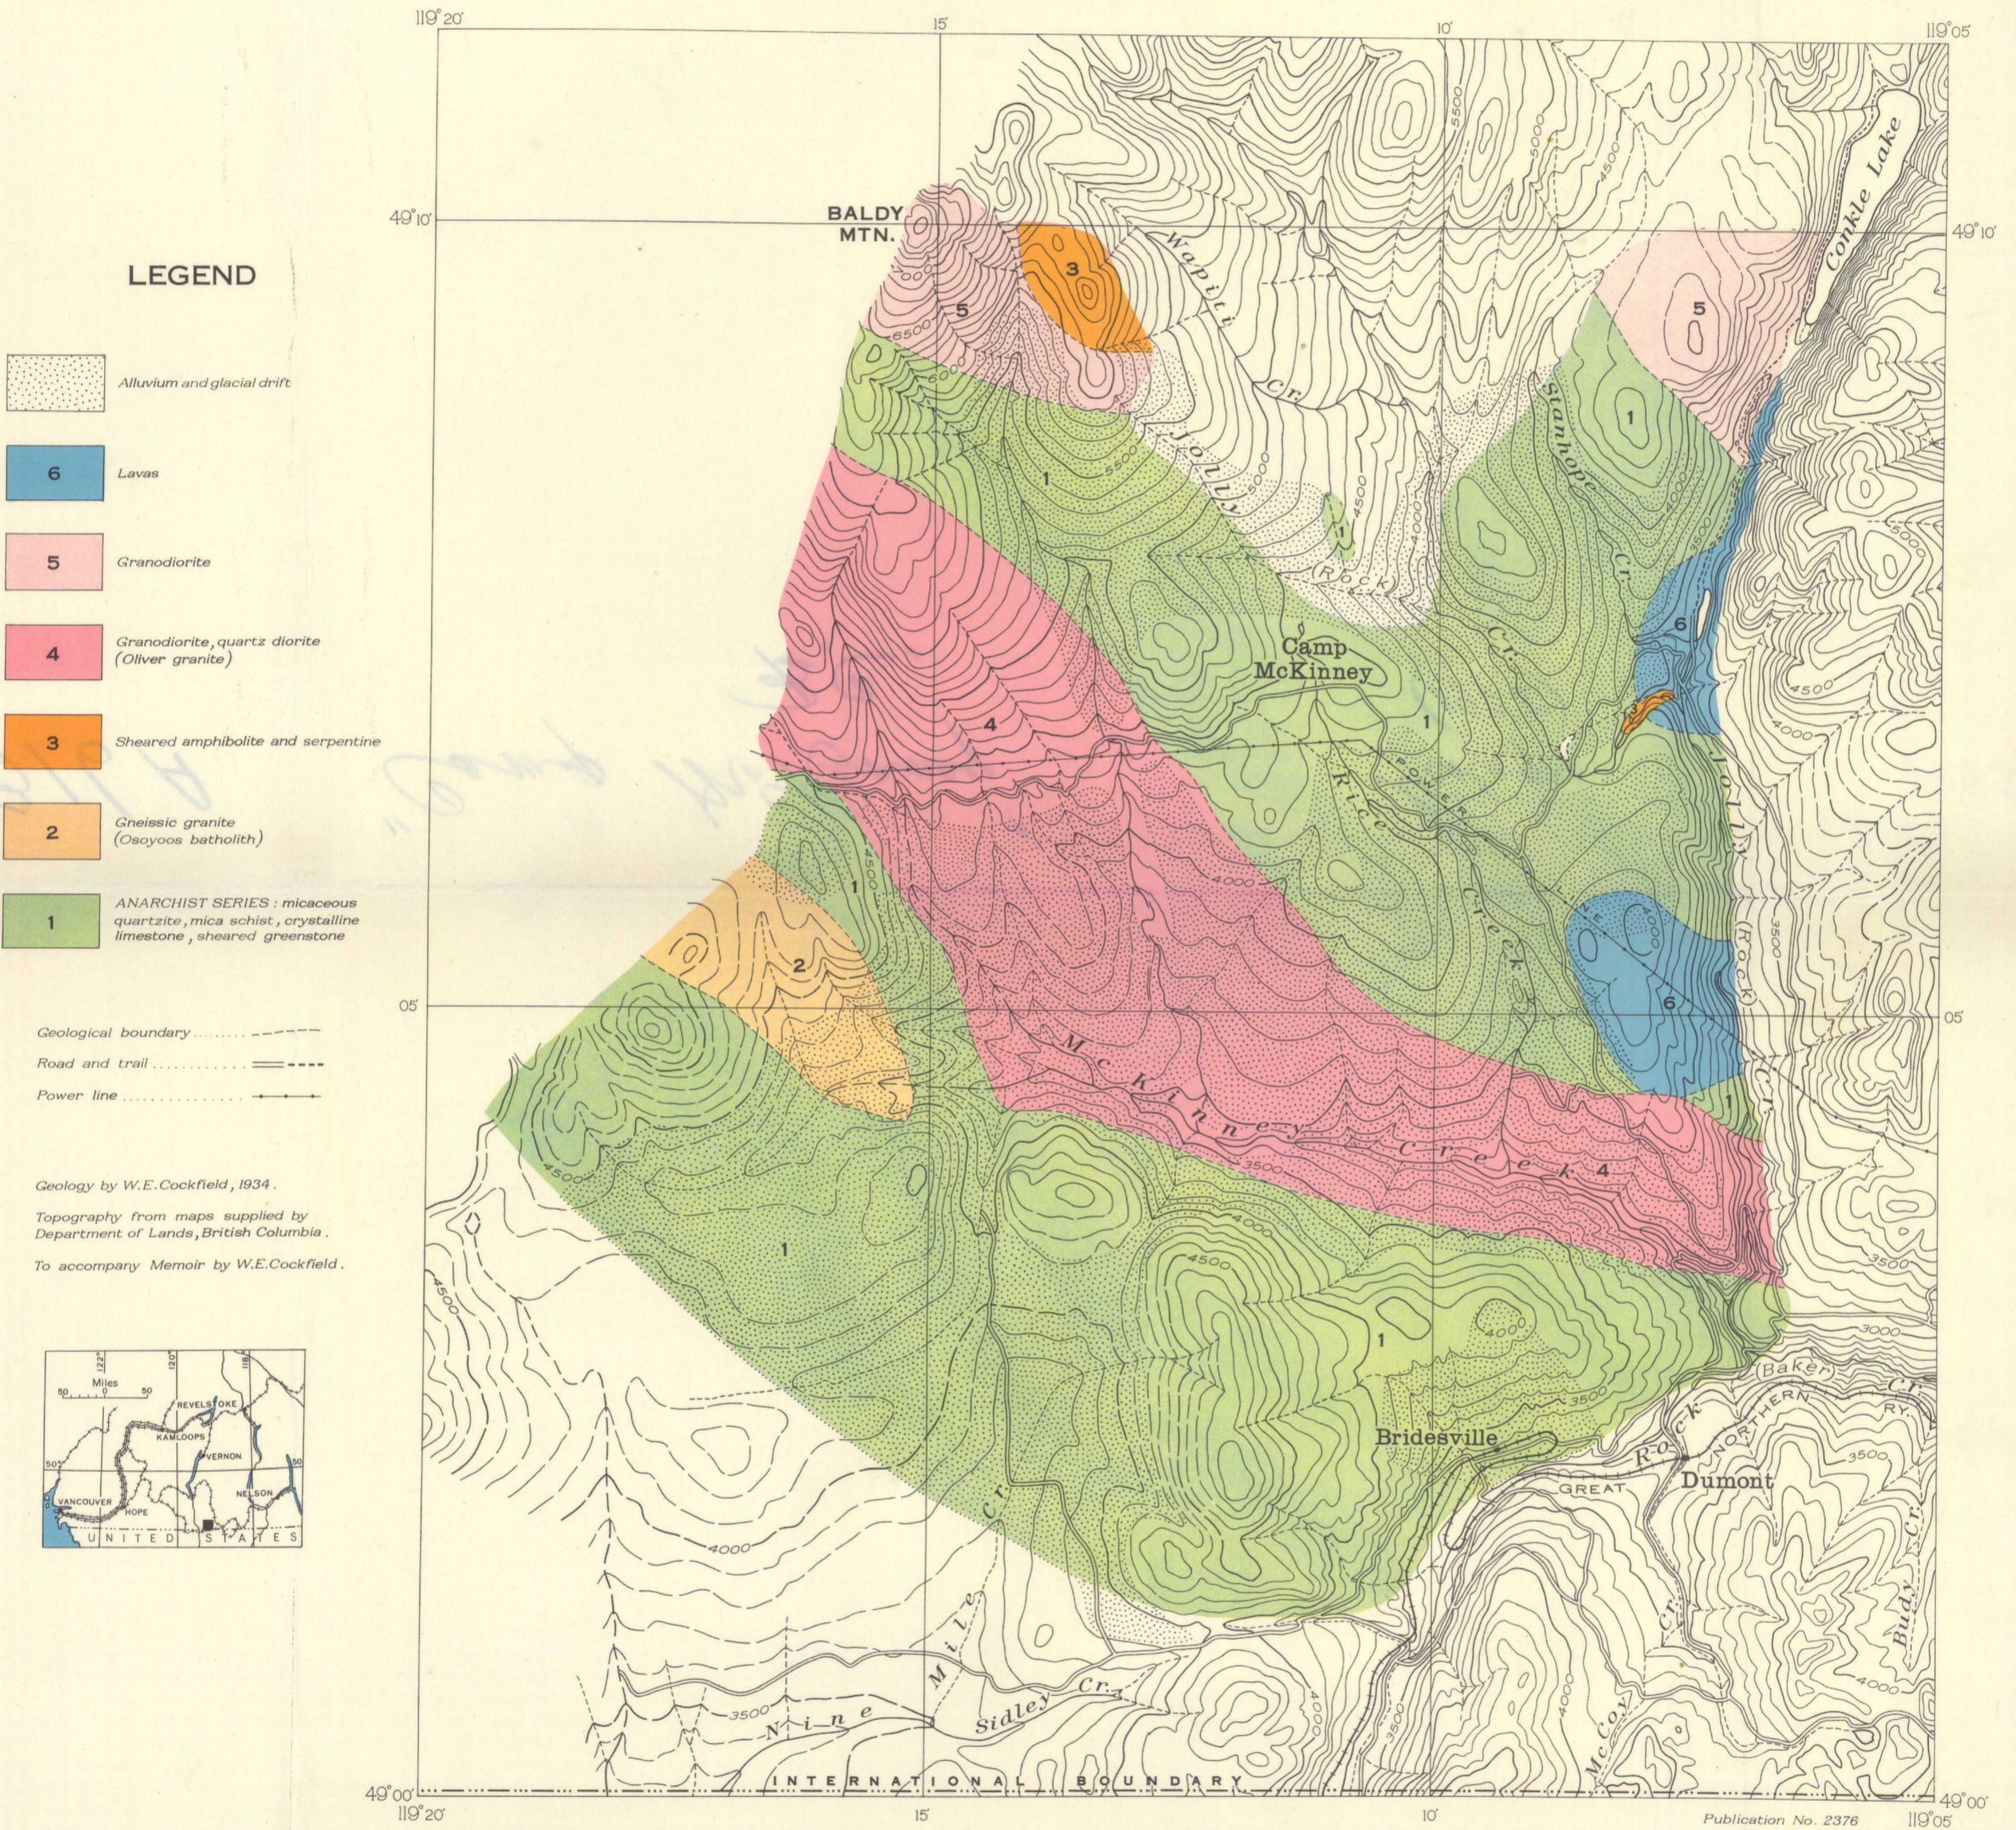

Canada  
Department of Mines

HON. W.A. GORDON, MINISTER; CHARLES CAMSELL, DEPUTY MINISTER.

BUREAU OF ECONOMIC GEOLOGY  
GEOLOGICAL SURVEY

Issued 1935

NOT TO BE TAKEN FROM LIBRARY  
NE PAS SORTIR DE LA BIBLIOTHÈQUE

316A

This map has been produced from a scanned version of the original map  
Reproduction par numérisation d'une carte sur papier