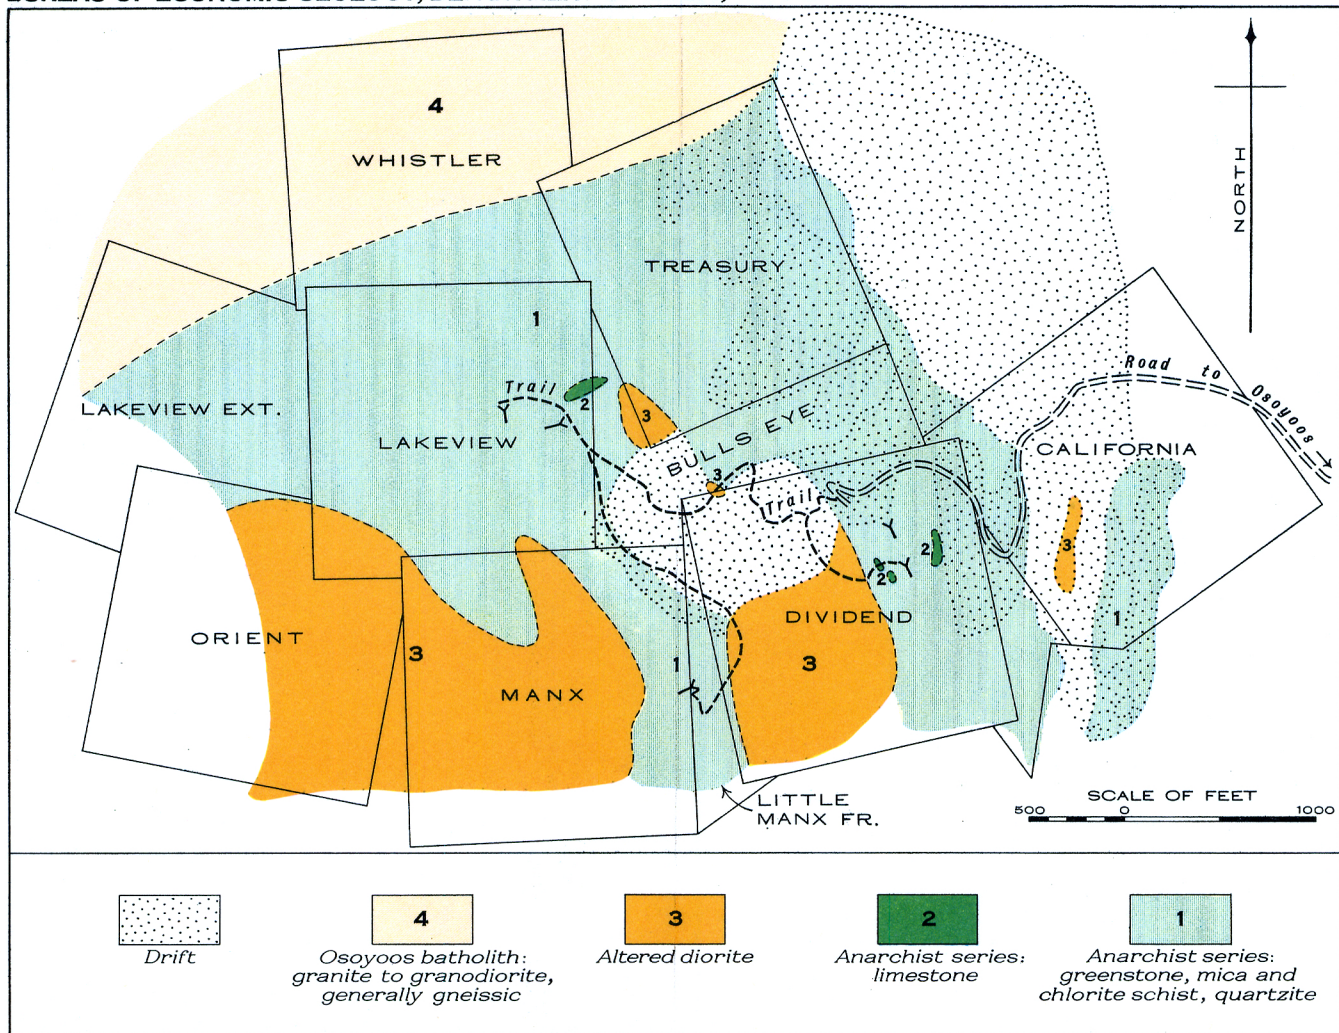

BUREAU OF ECONOMIC GEOLOGY, DEPARTMENT OF MINES, CANADA.

PUBLICATION NO. 2389

**DIVIDEND-LAKEVIEW PROPERTY**  
SIMILKAMEEN DISTRICT, BRITISH COLUMBIA.

This document was produced  
by scanning the original publication.

Ce document est le produit d'une  
numérisation par balayage  
de la publication originale.