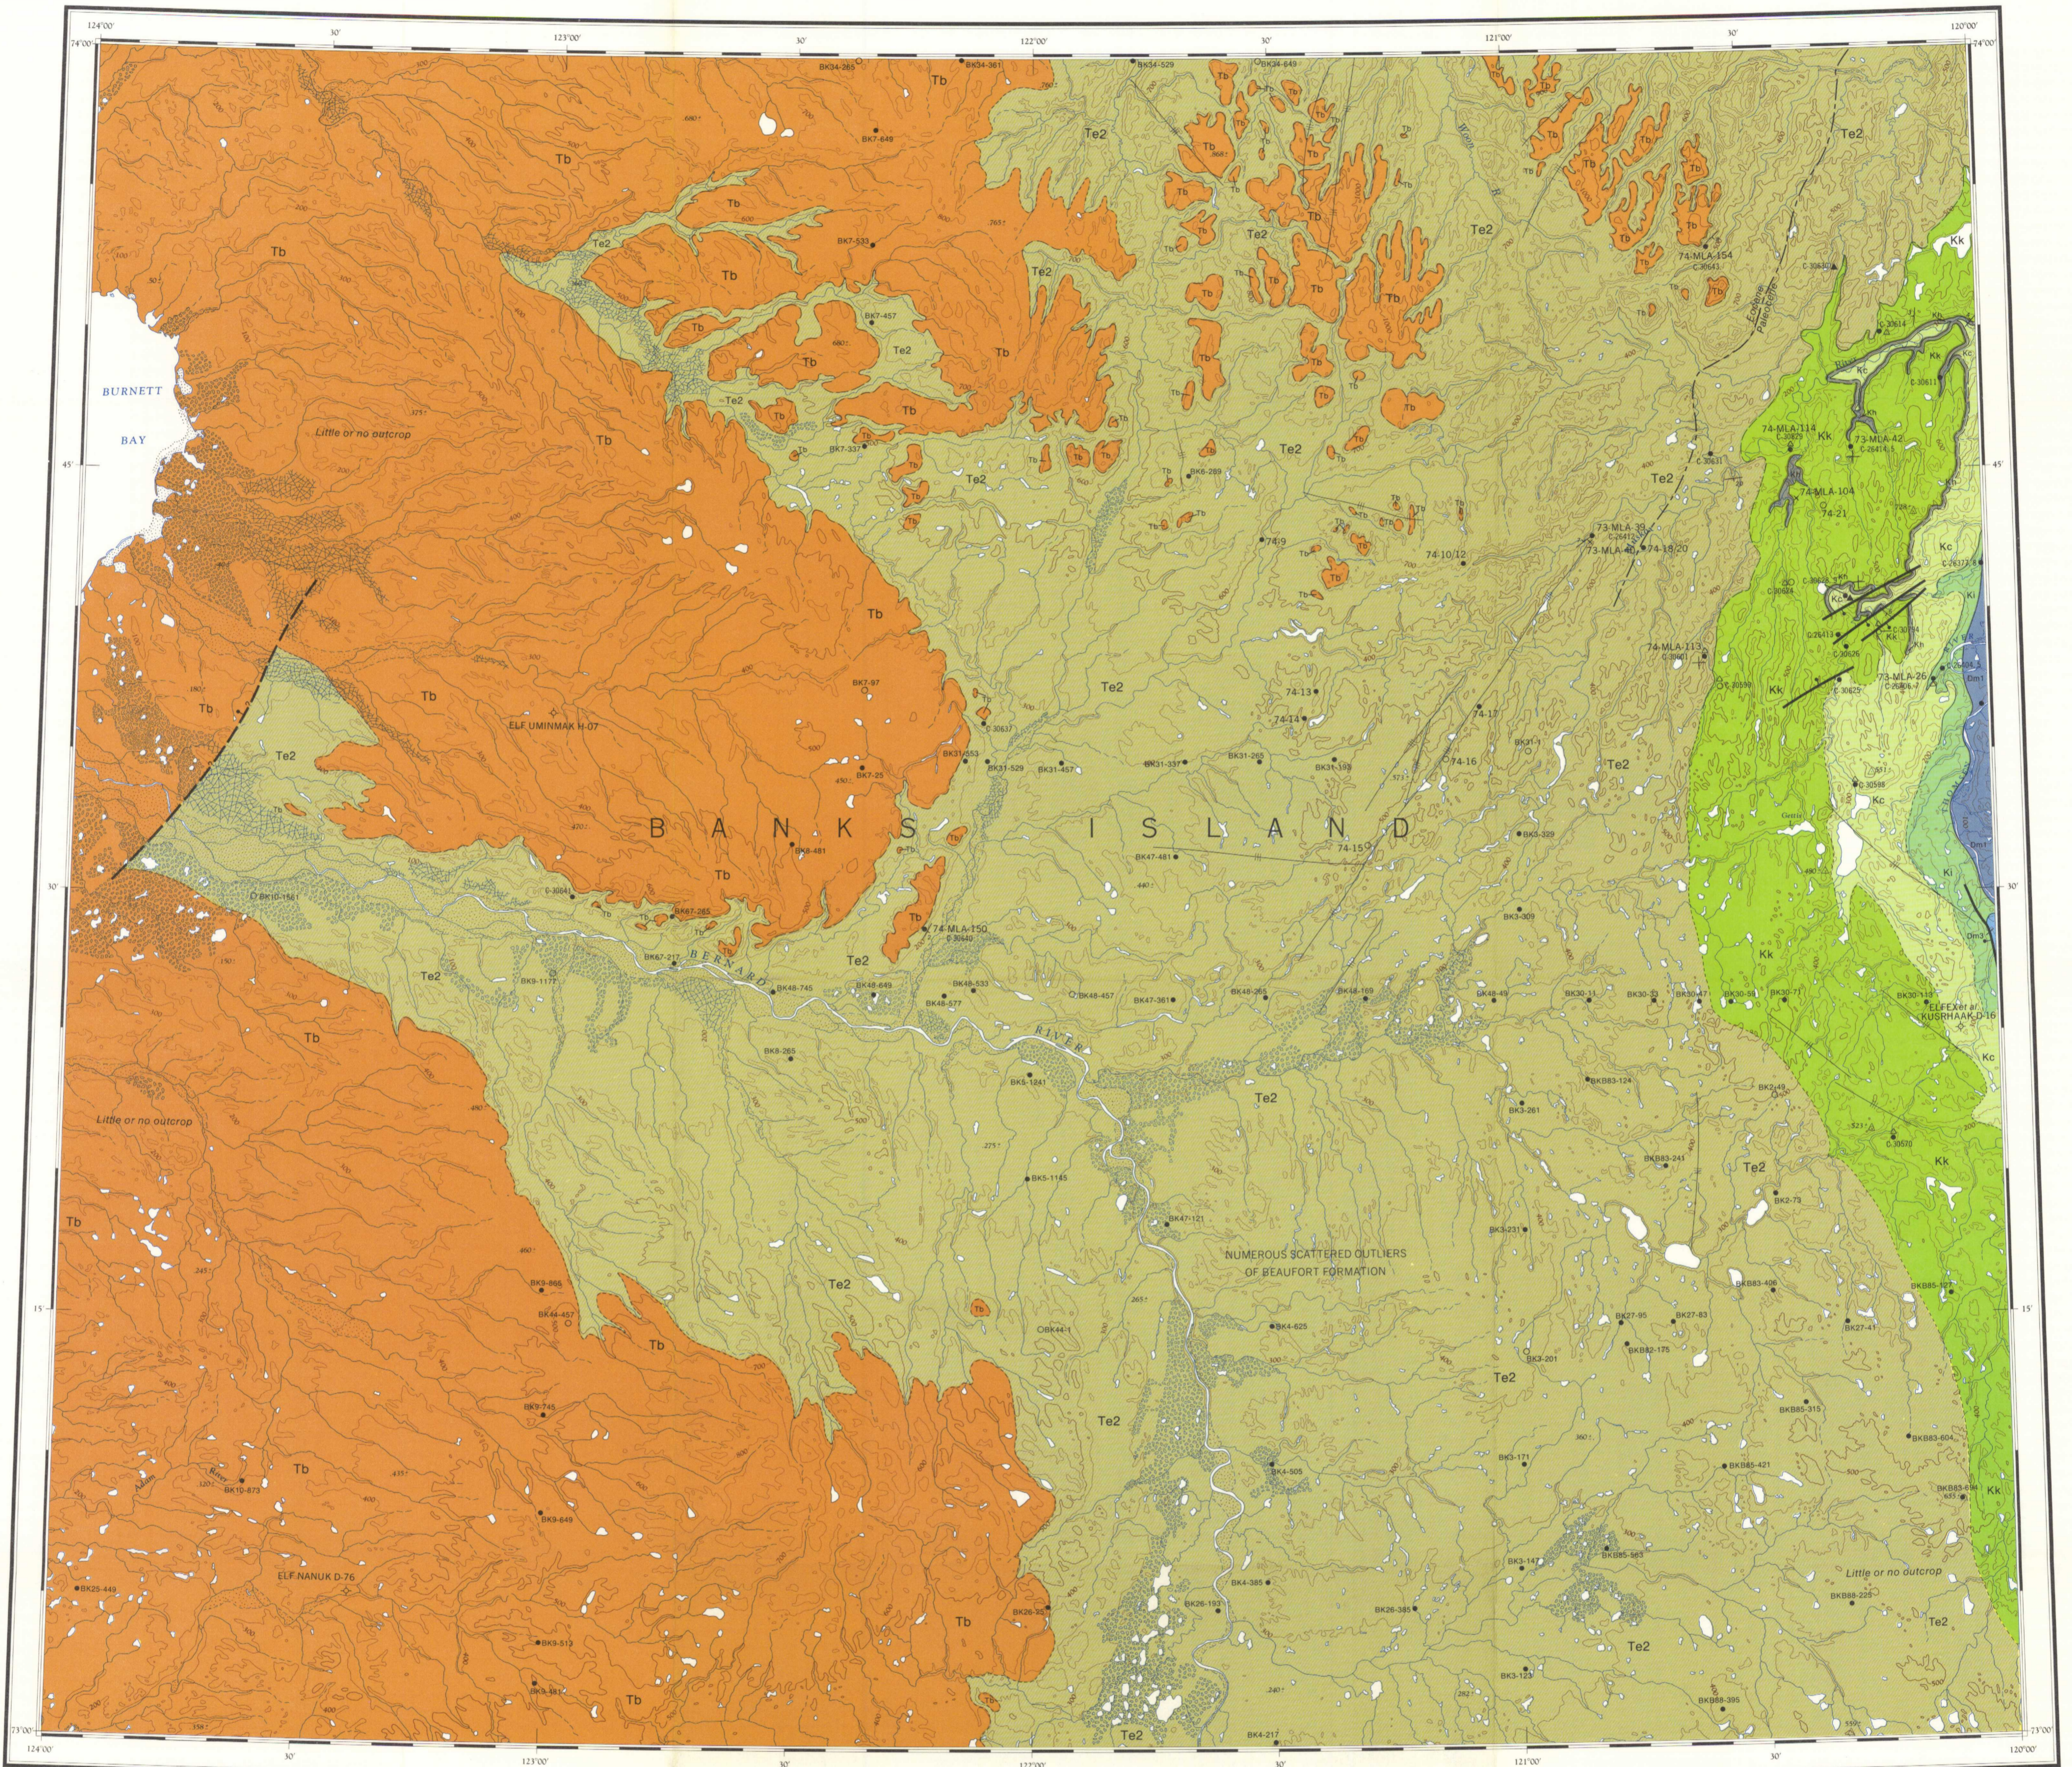

LIBRARY / BIBLIOTHÈQUE
OCT 21 1987
GEOLOGICAL SURVEY
COMMISSION GÉOLOGIQUE

MAP 1455A
GEOLOGY

BERNARD RIVER

(SHEET 2)
DISTRICT OF FRANKLIN

Scale 1:250,000

Transverse Mercator Projection
© Crown Copyrights reserved

MAP LIBRARY / CARTOTHEQUE

NOT TO BE TAKEN FROM LIBRARY
NE PAS SORTIR DE LA BIBLIOTHÈQUE

MAP 1455A
BERNARD RIVER
(SHEET 2)
DISTRICT OF FRANKLIN

1455A
2 of 4