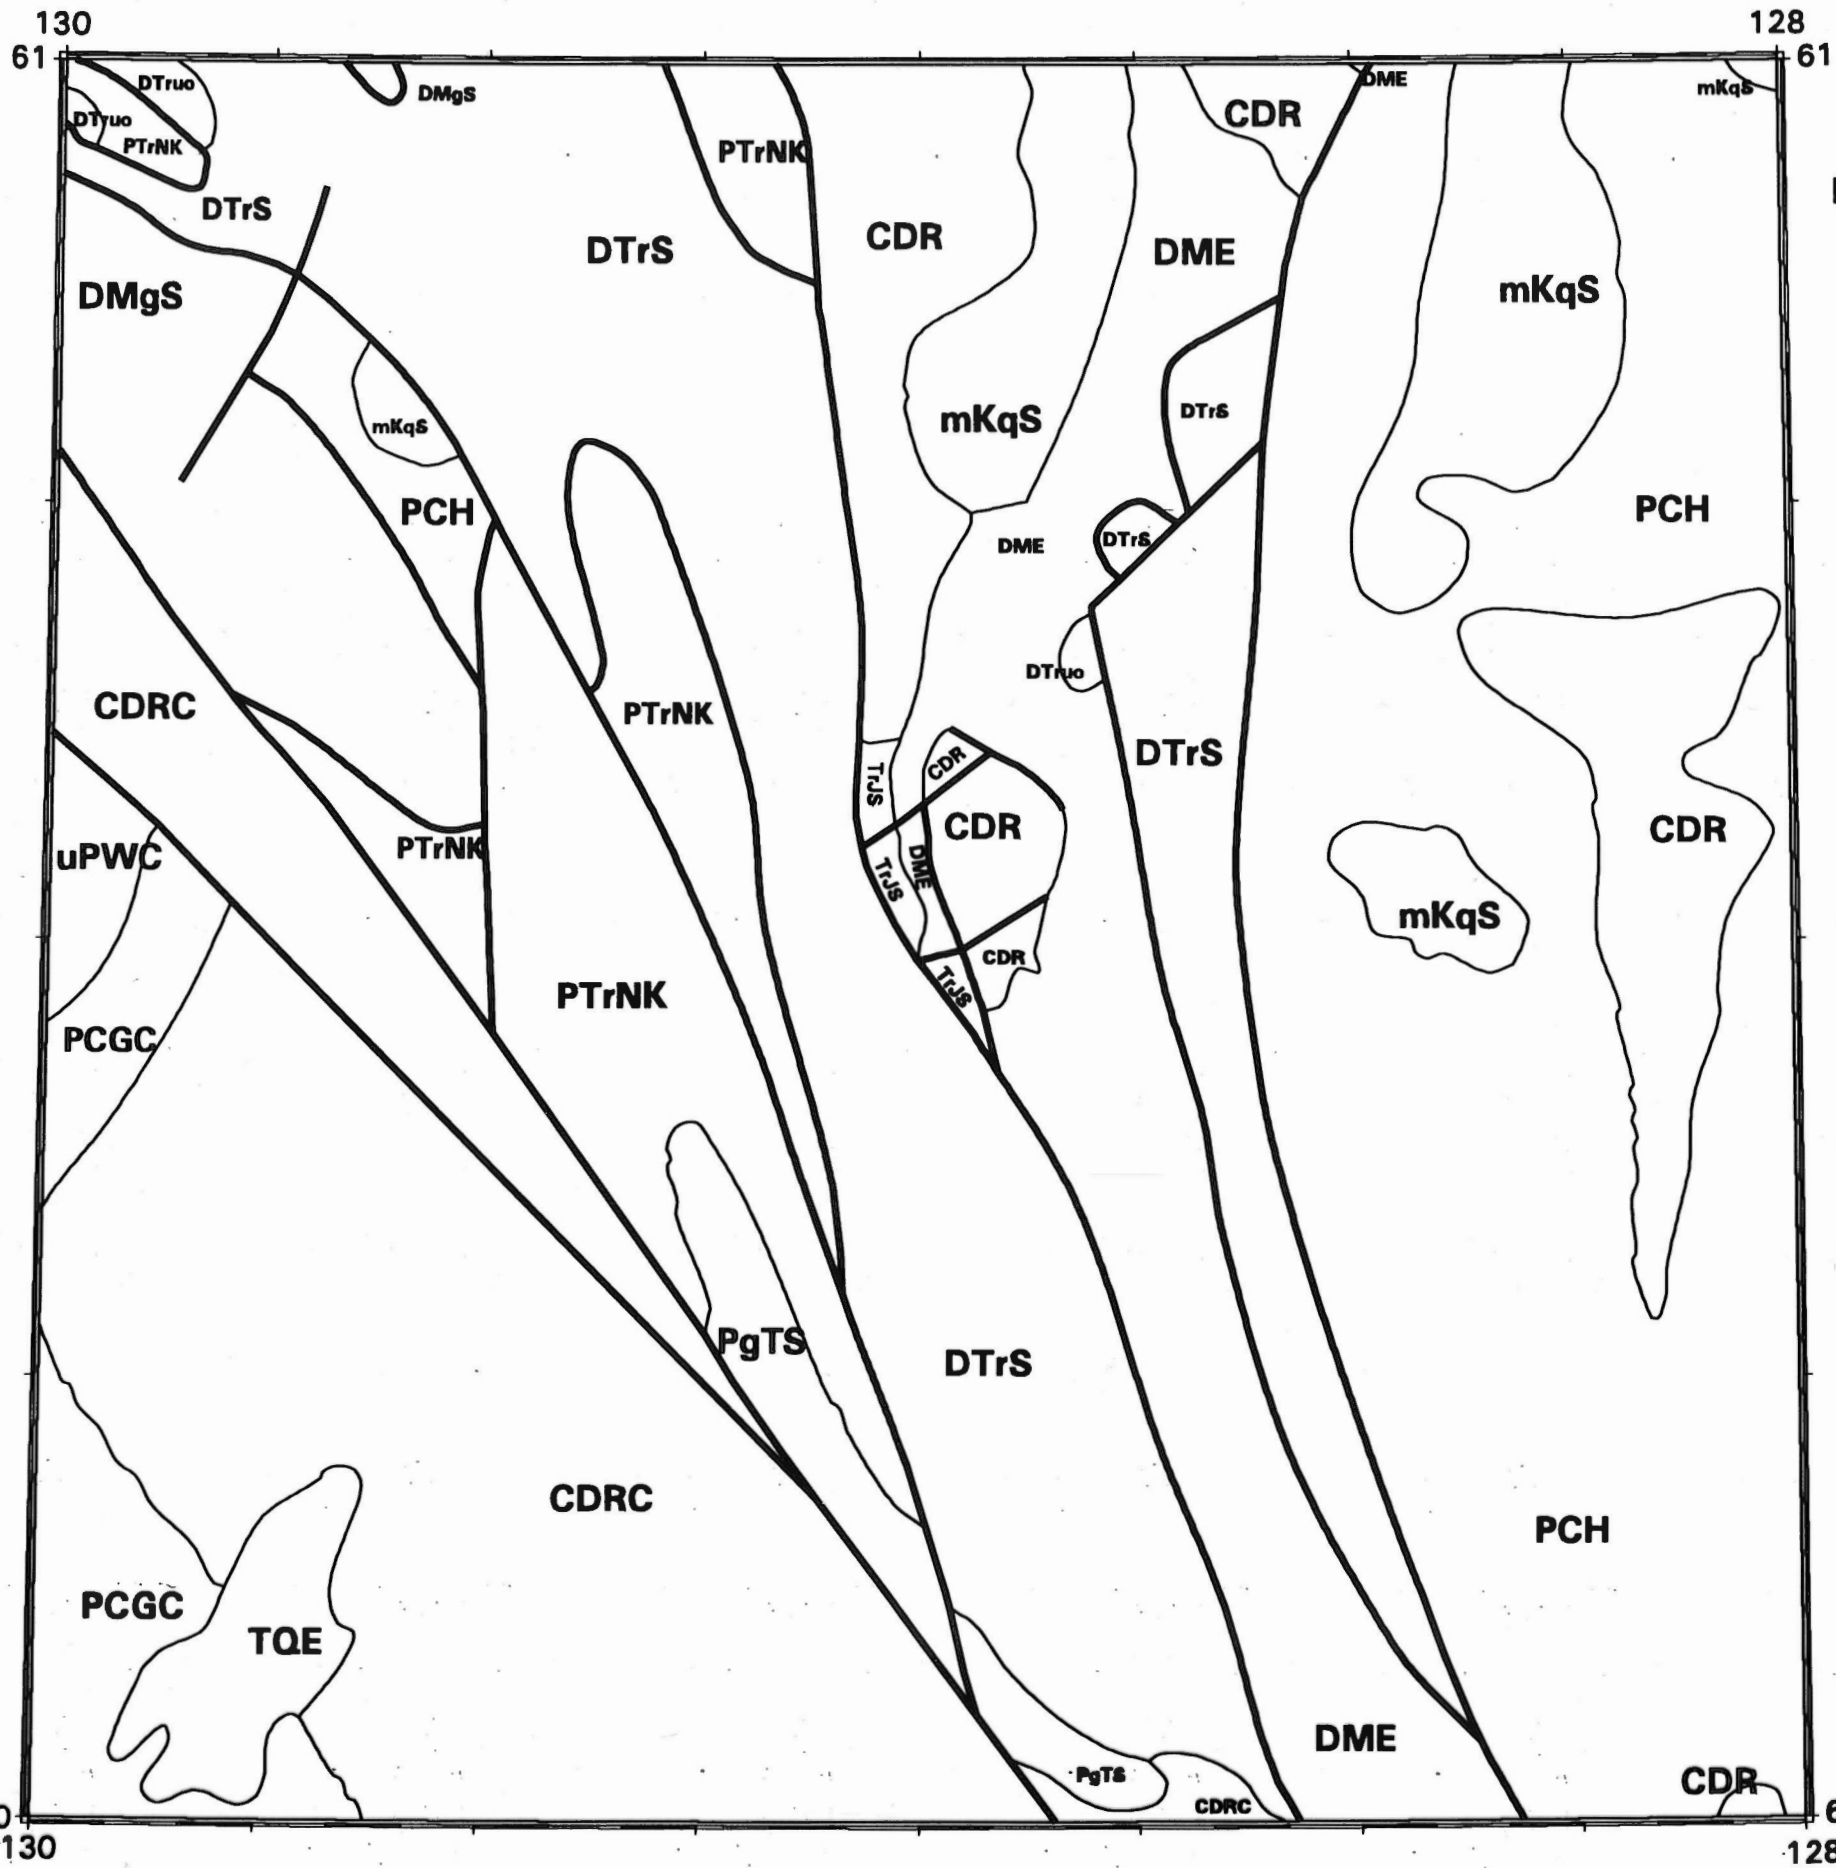

130
61

128
61

GEOLOGICAL SURVEY OF CANADA COMMISSION GÉOLOGIQUE DU CANADA

NATIONAL GEOCHEMICAL RECONNAISSANCE

G.S.C. Open File 2860

Yukon, 1994

NTS 105A

Sample Location Overlay

UTM Projection, Zone 9

60
130

60
128

GEOLOGICAL SURVEY OF CANADA COMMISSION GÉOLOGIQUE DU CANADA

NATIONAL GEOCHEMICAL RECONNAISSANCE

G.S.C. Open File 2860
 Yukon, 1994
 NTS 105A

Geology Overlay

UTM Projection, Zone 9