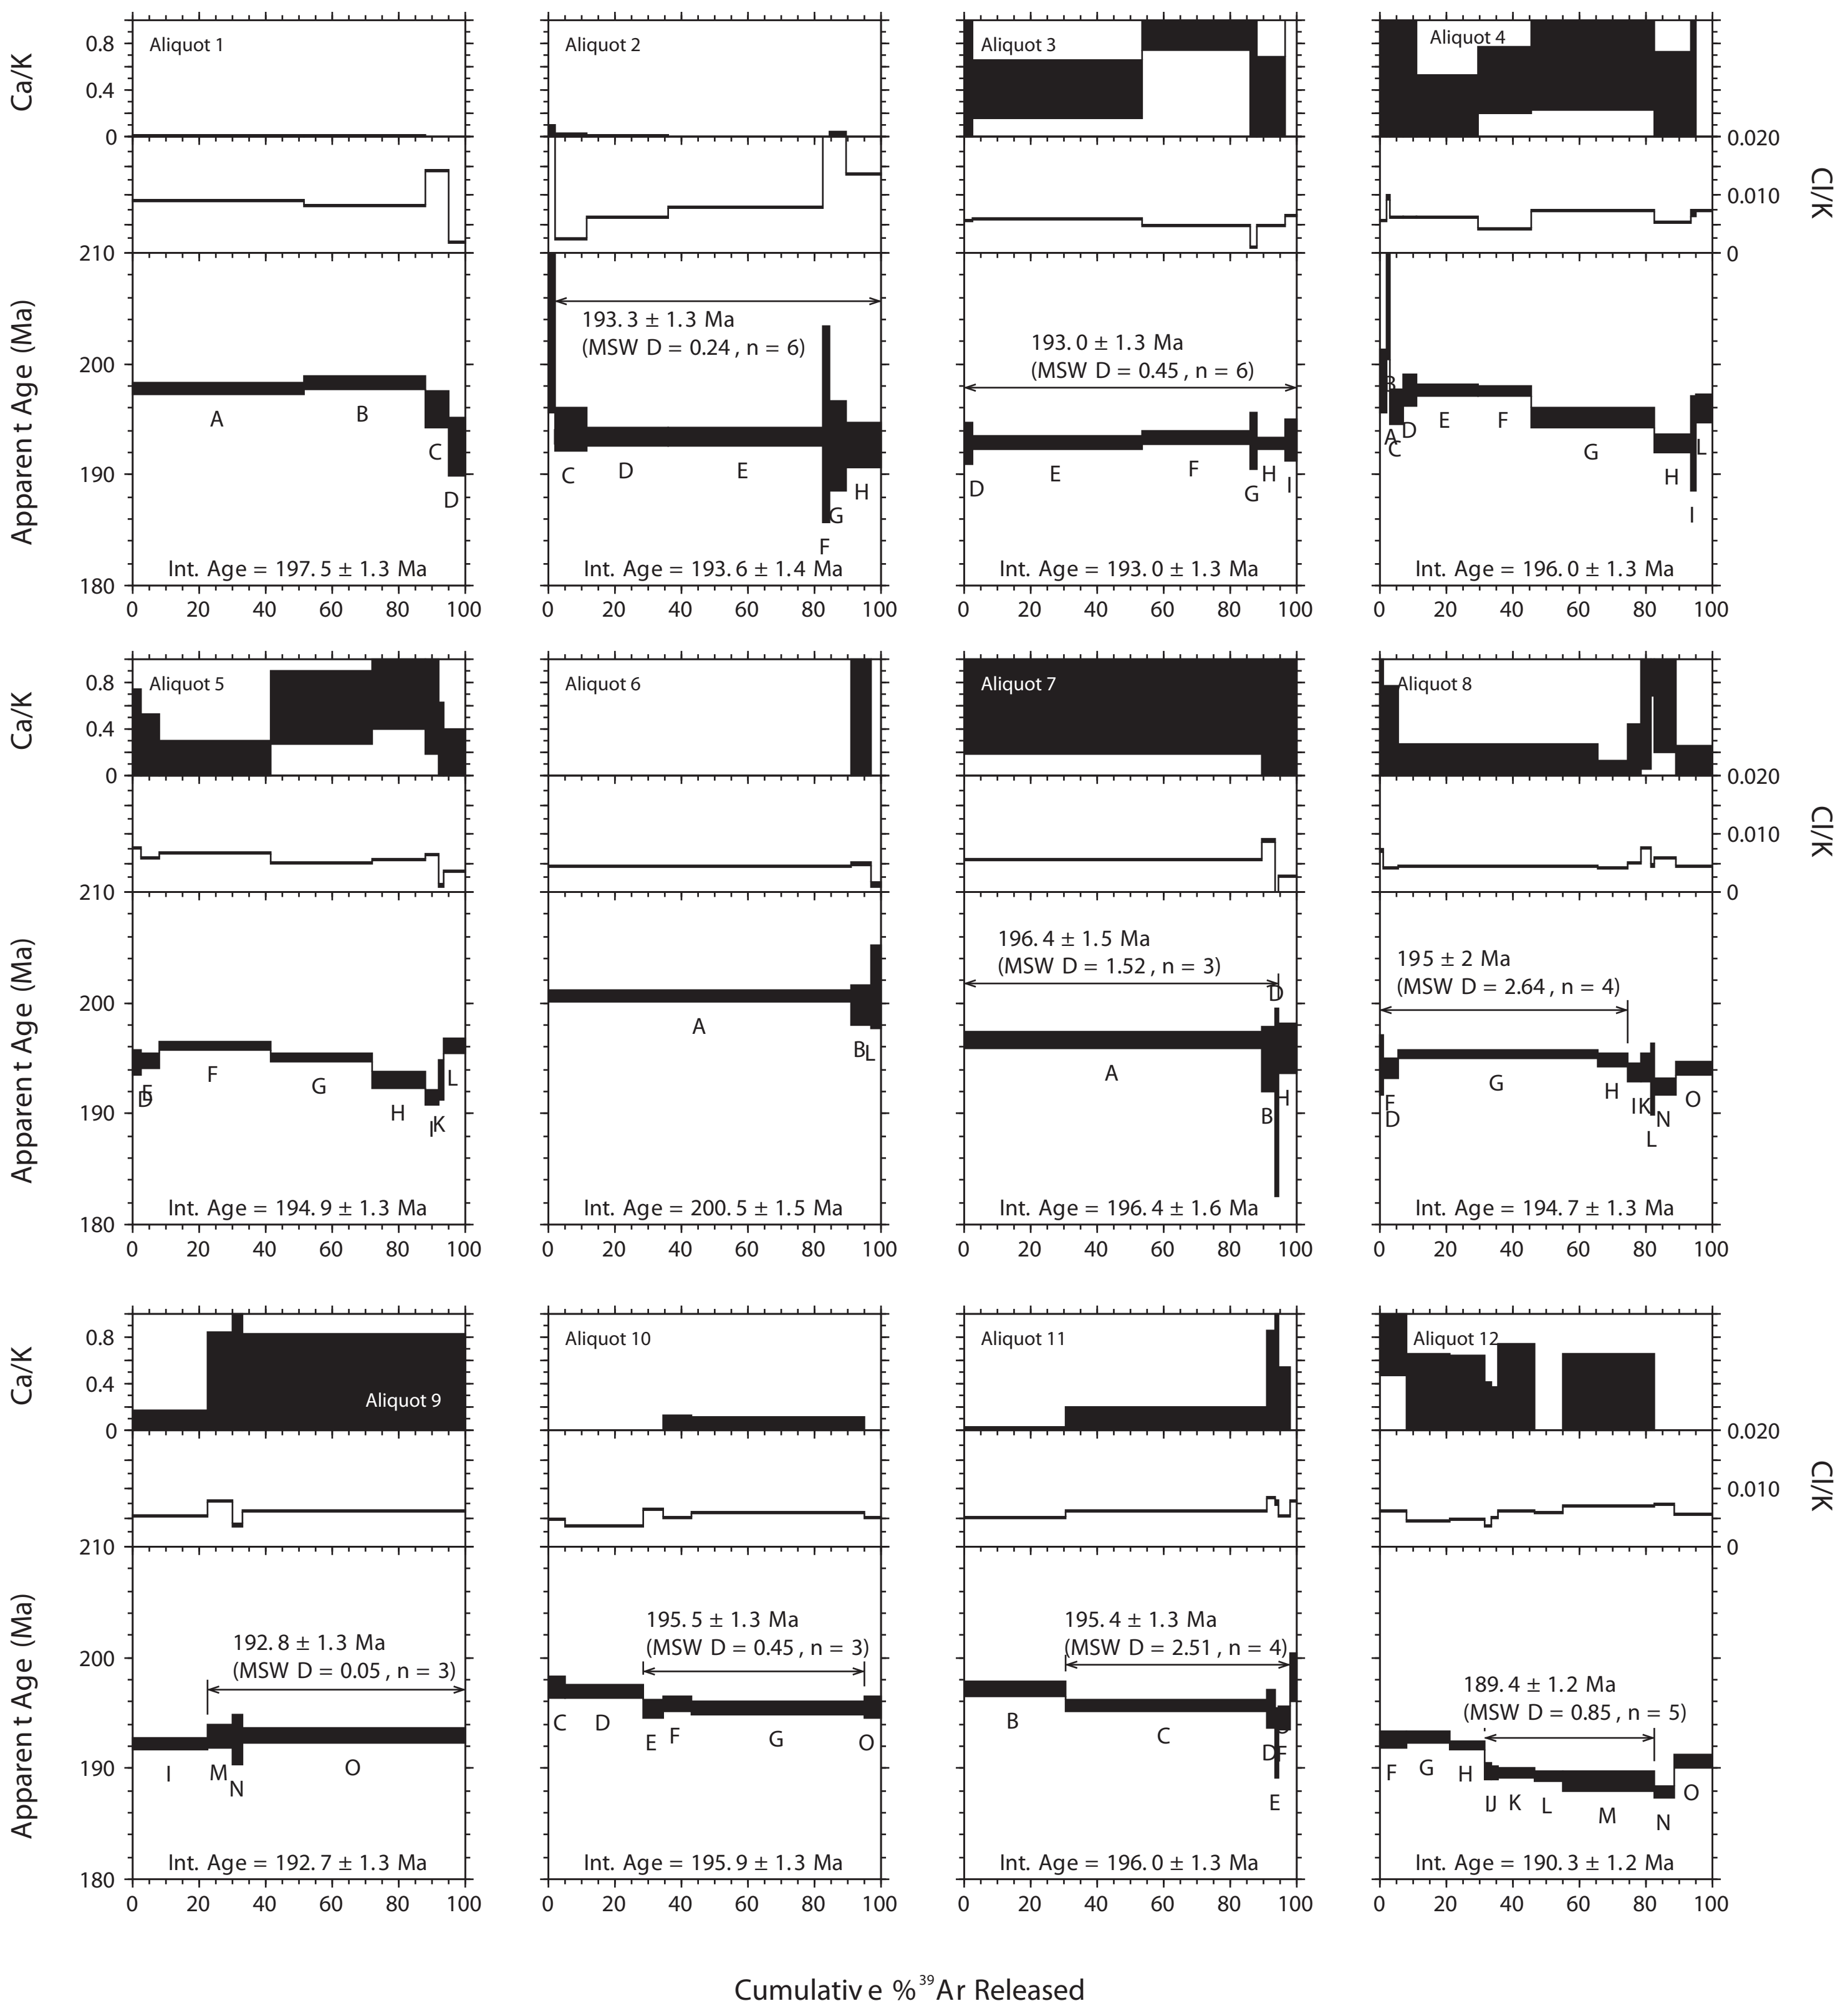

15-KNA-021B, Lisadele Lake (data and results at 2-sigma)

15-KNA-034 Detrital muscovite, Klondike Hwy (data and results at 2-sigma)