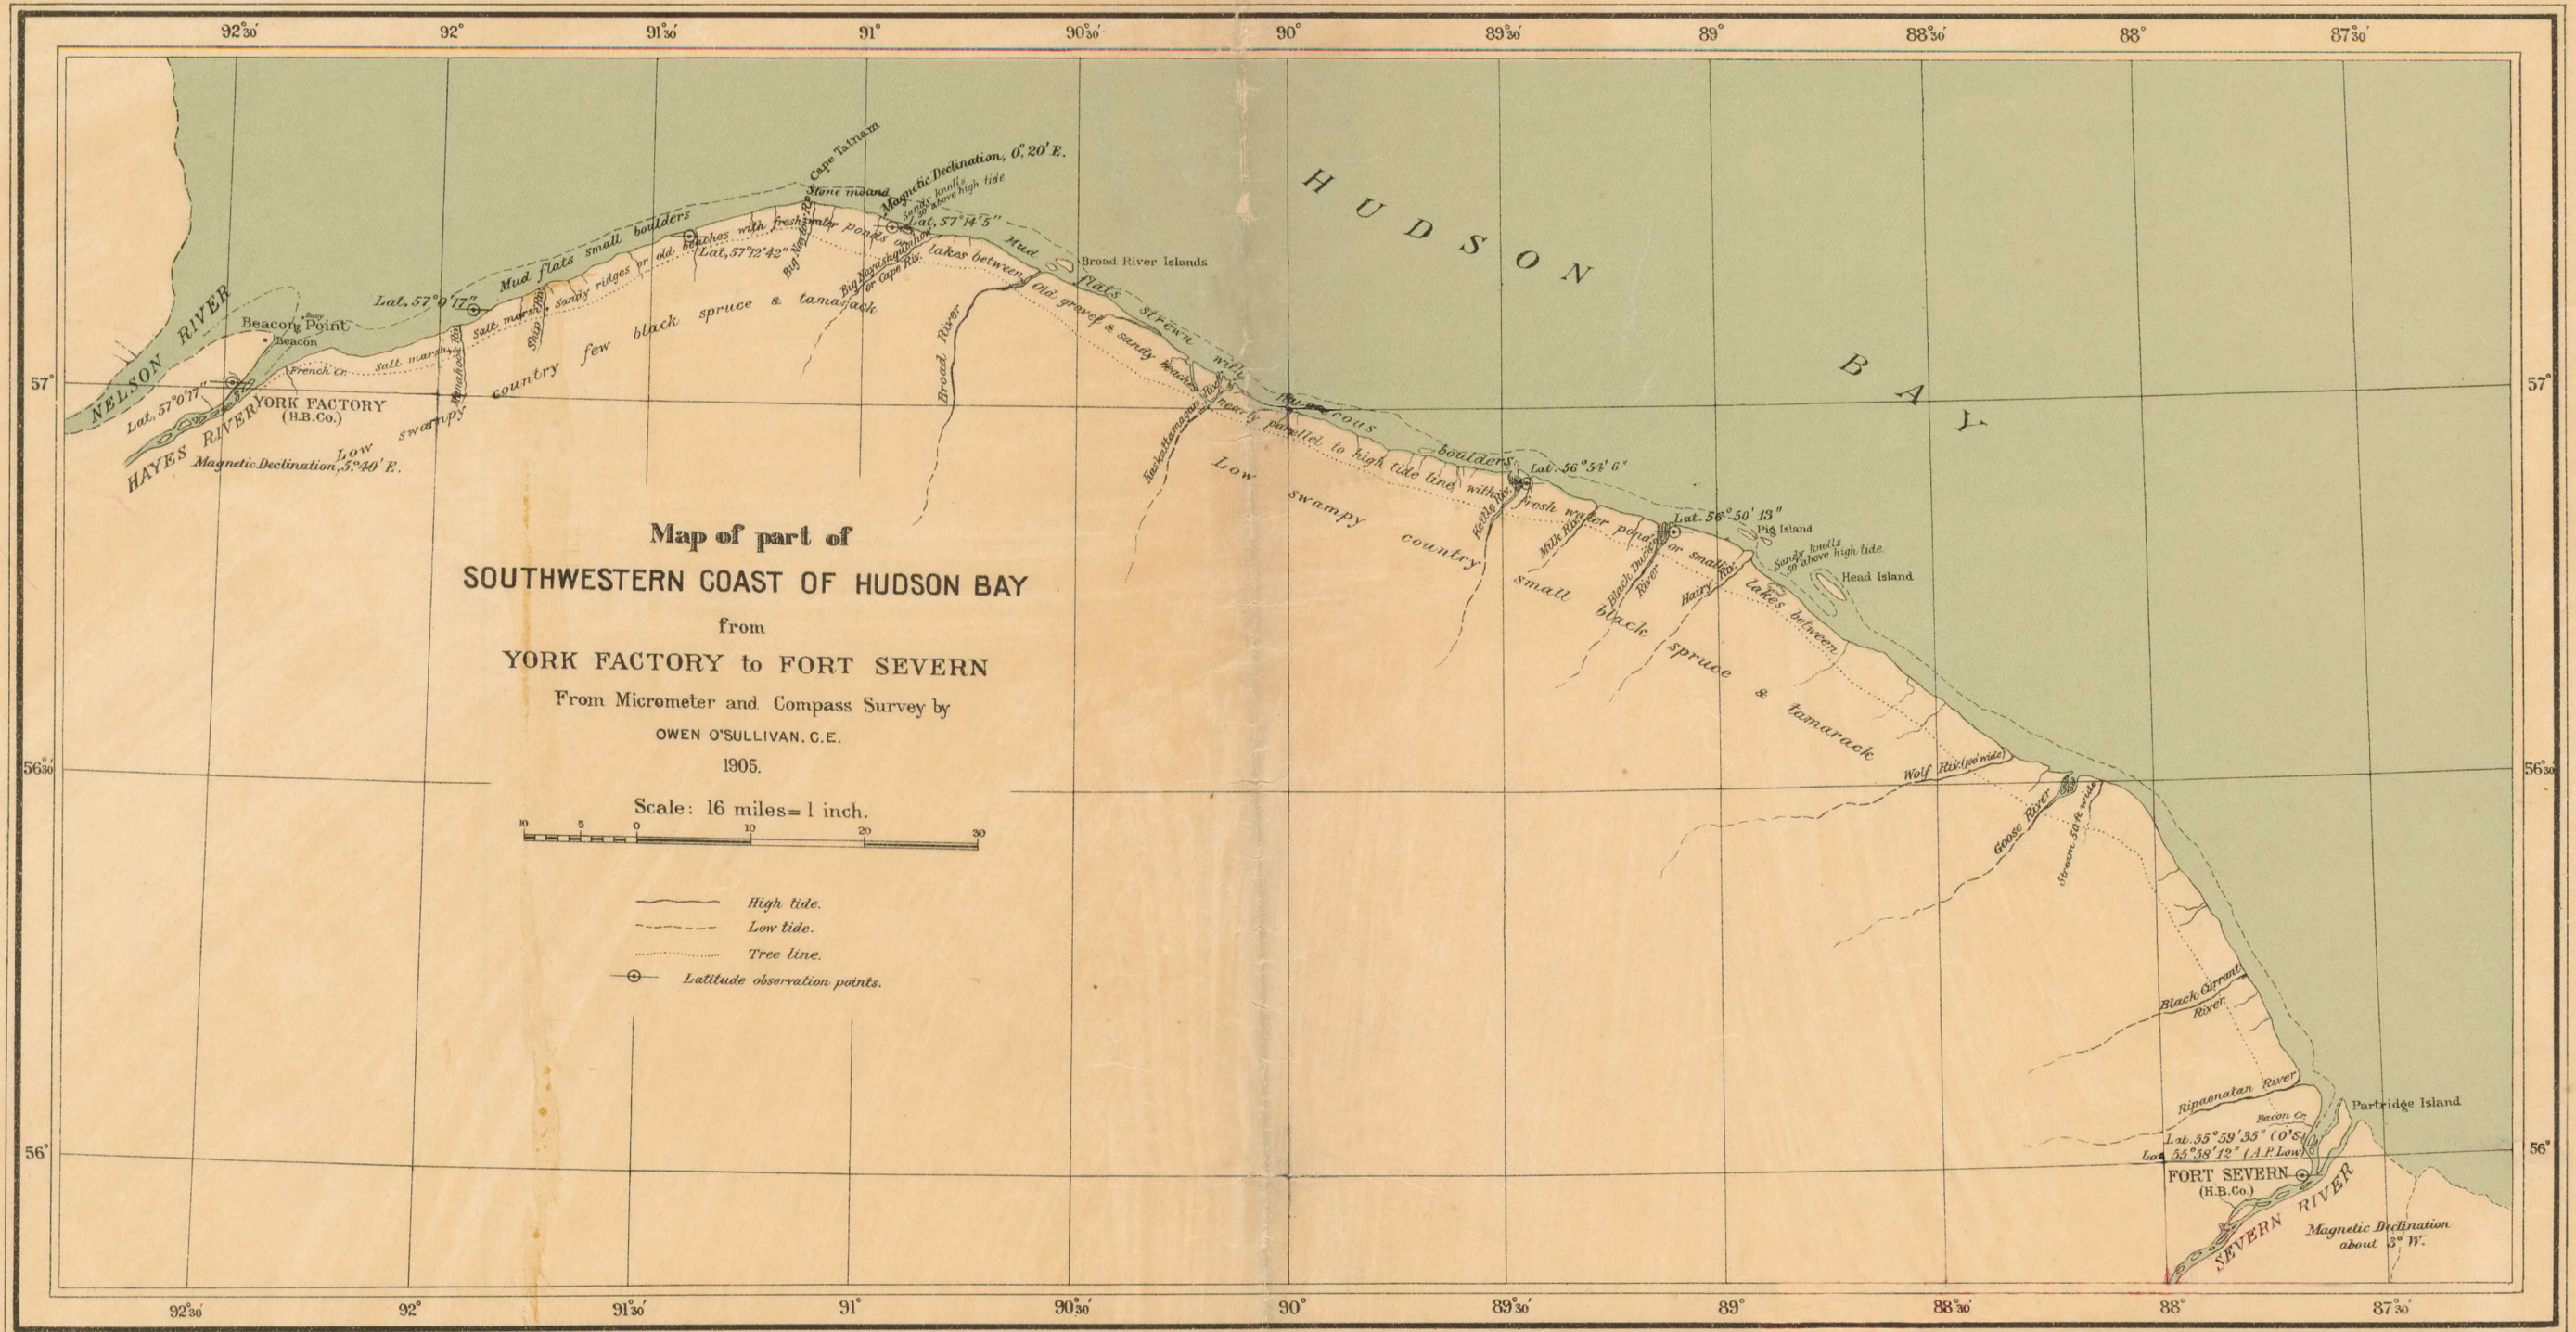

Geological Survey of Canada

ROBERT BELL, Sc. D., (Camb.), LL.D., M.D., F.R.S., I.S.O., ACTING DIRECTOR

1906

Drawn for photolithography by P. Frèreault.

To accompany Summary Report 1905.

This map has been reprinted from a scanned version of the original map
 Reproduction par numérisation d'une carte sur papier

No. 915
 Price 10 cts.