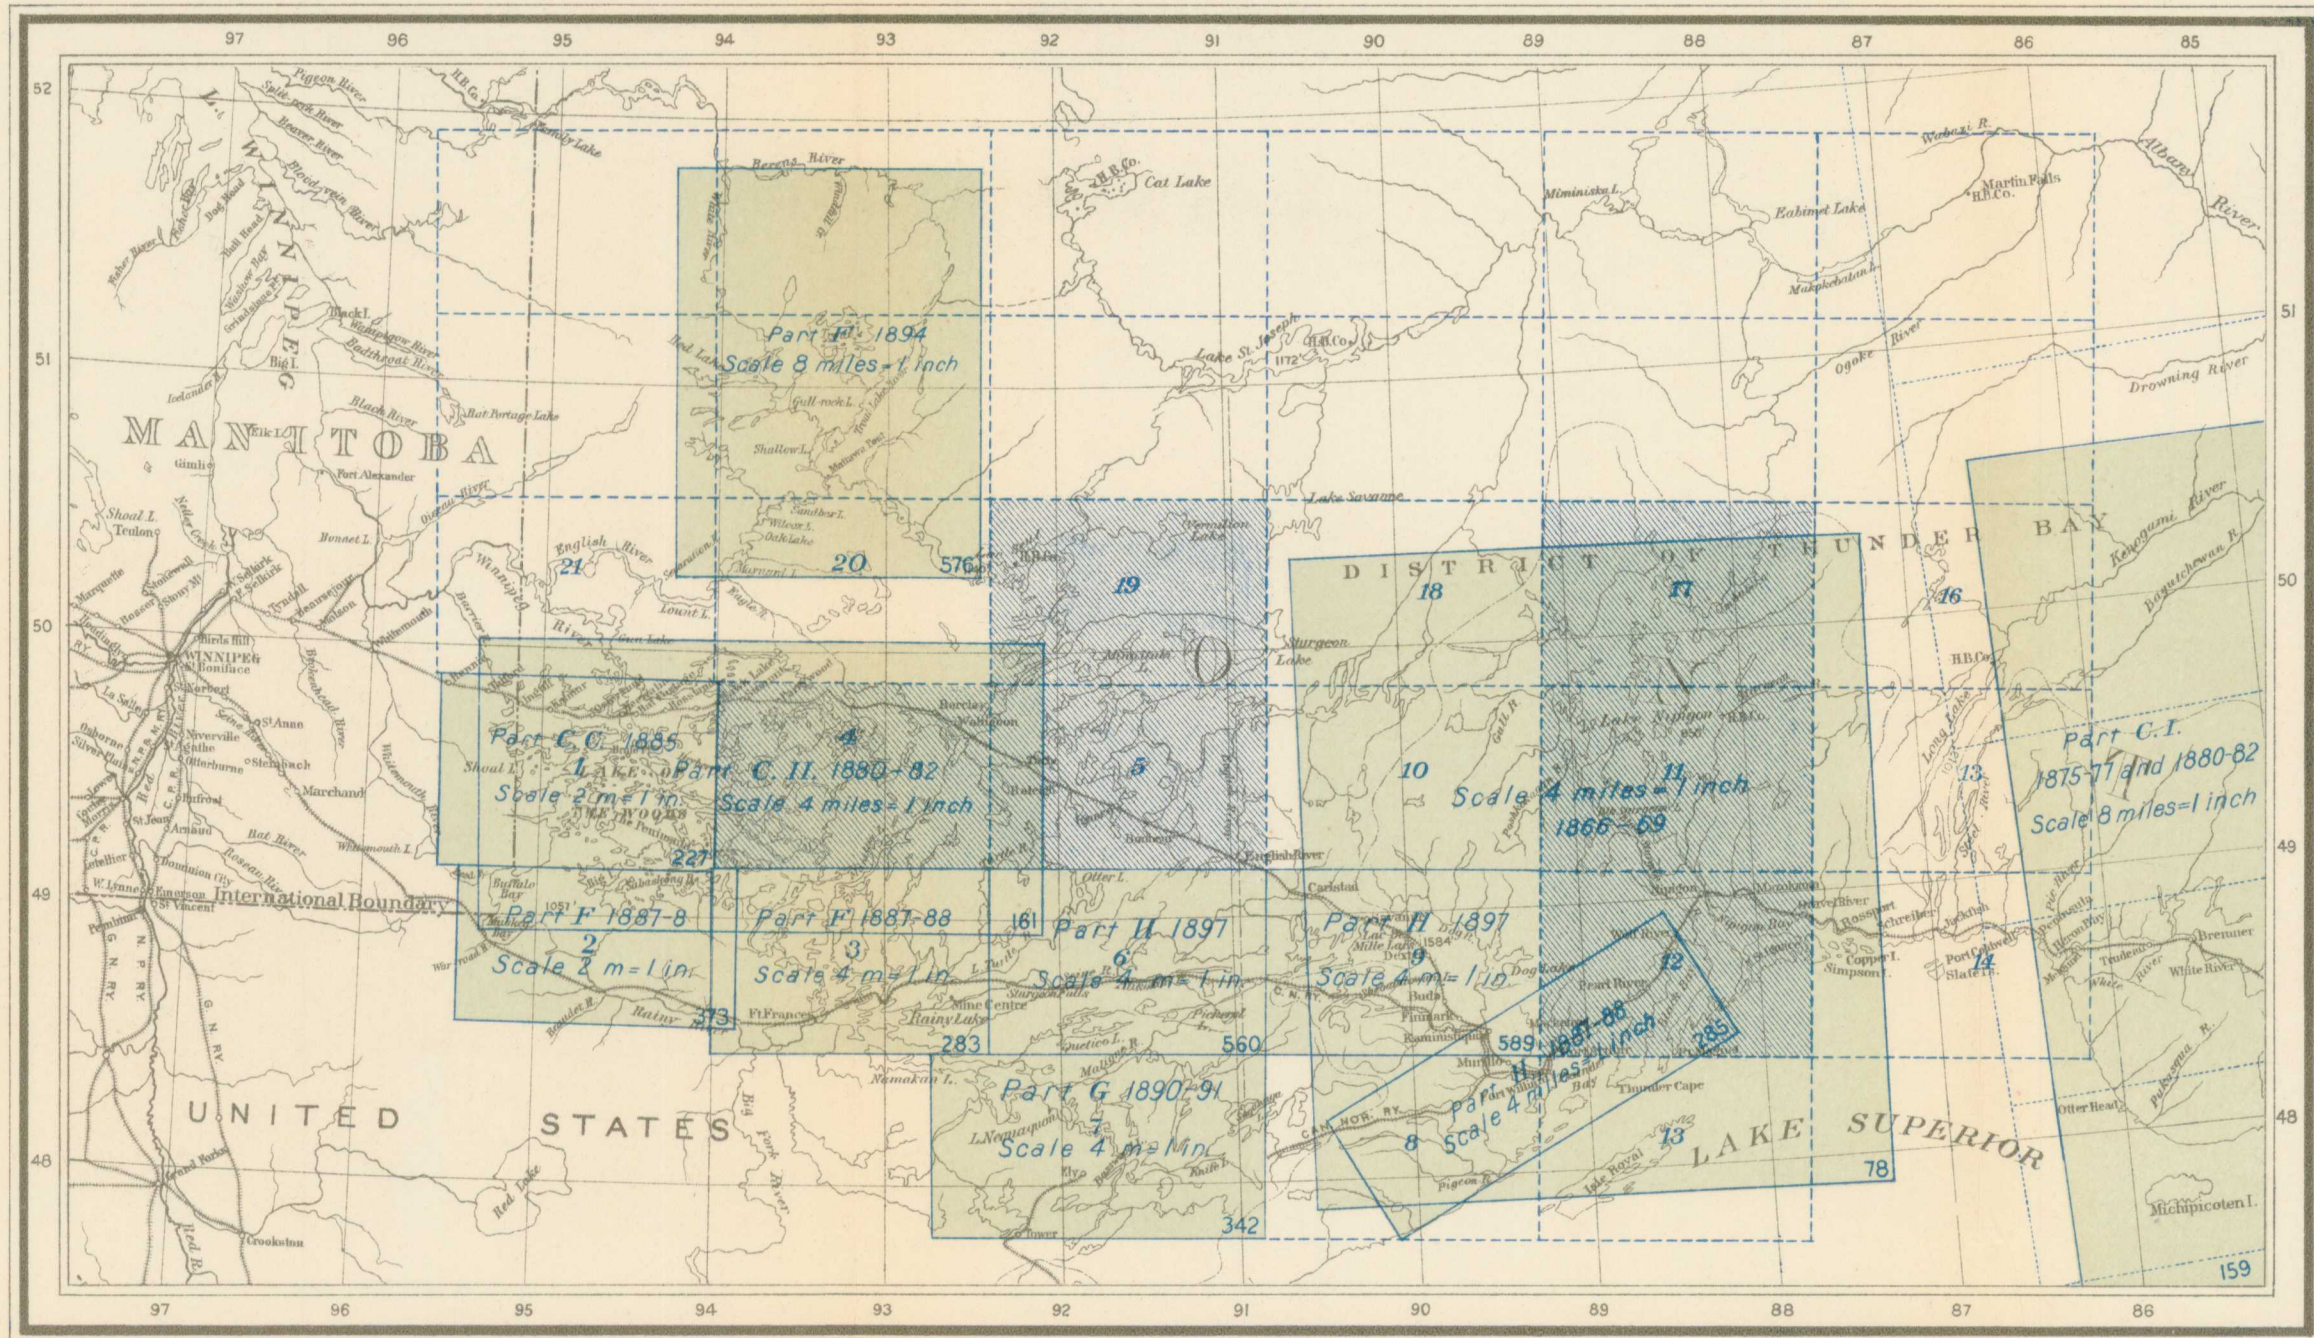

# Geological Survey of Canada

ROBERT BELL, D.Sc., M.D., LL.D., F.R.S., ACTING DIRECTOR.

## Index

- Geological Sheets published
- ditto, in progress
- 10 Sheets projected on Scale of 4 miles to 1 inch
- 10 Serial numbers
- 342 Catalogue numbers of geological sheets

C. O. Senécal B.A.Sc., Geographer and Chief Draughtsman

## Index Map of NORTHWESTERN ONTARIO

1901

To accompany the List of Publications

Scale, 50 miles to 1 inch

This map has been reprinted from a scanned version of the original map  
Reproduction par numérisation d'une carte sur papier