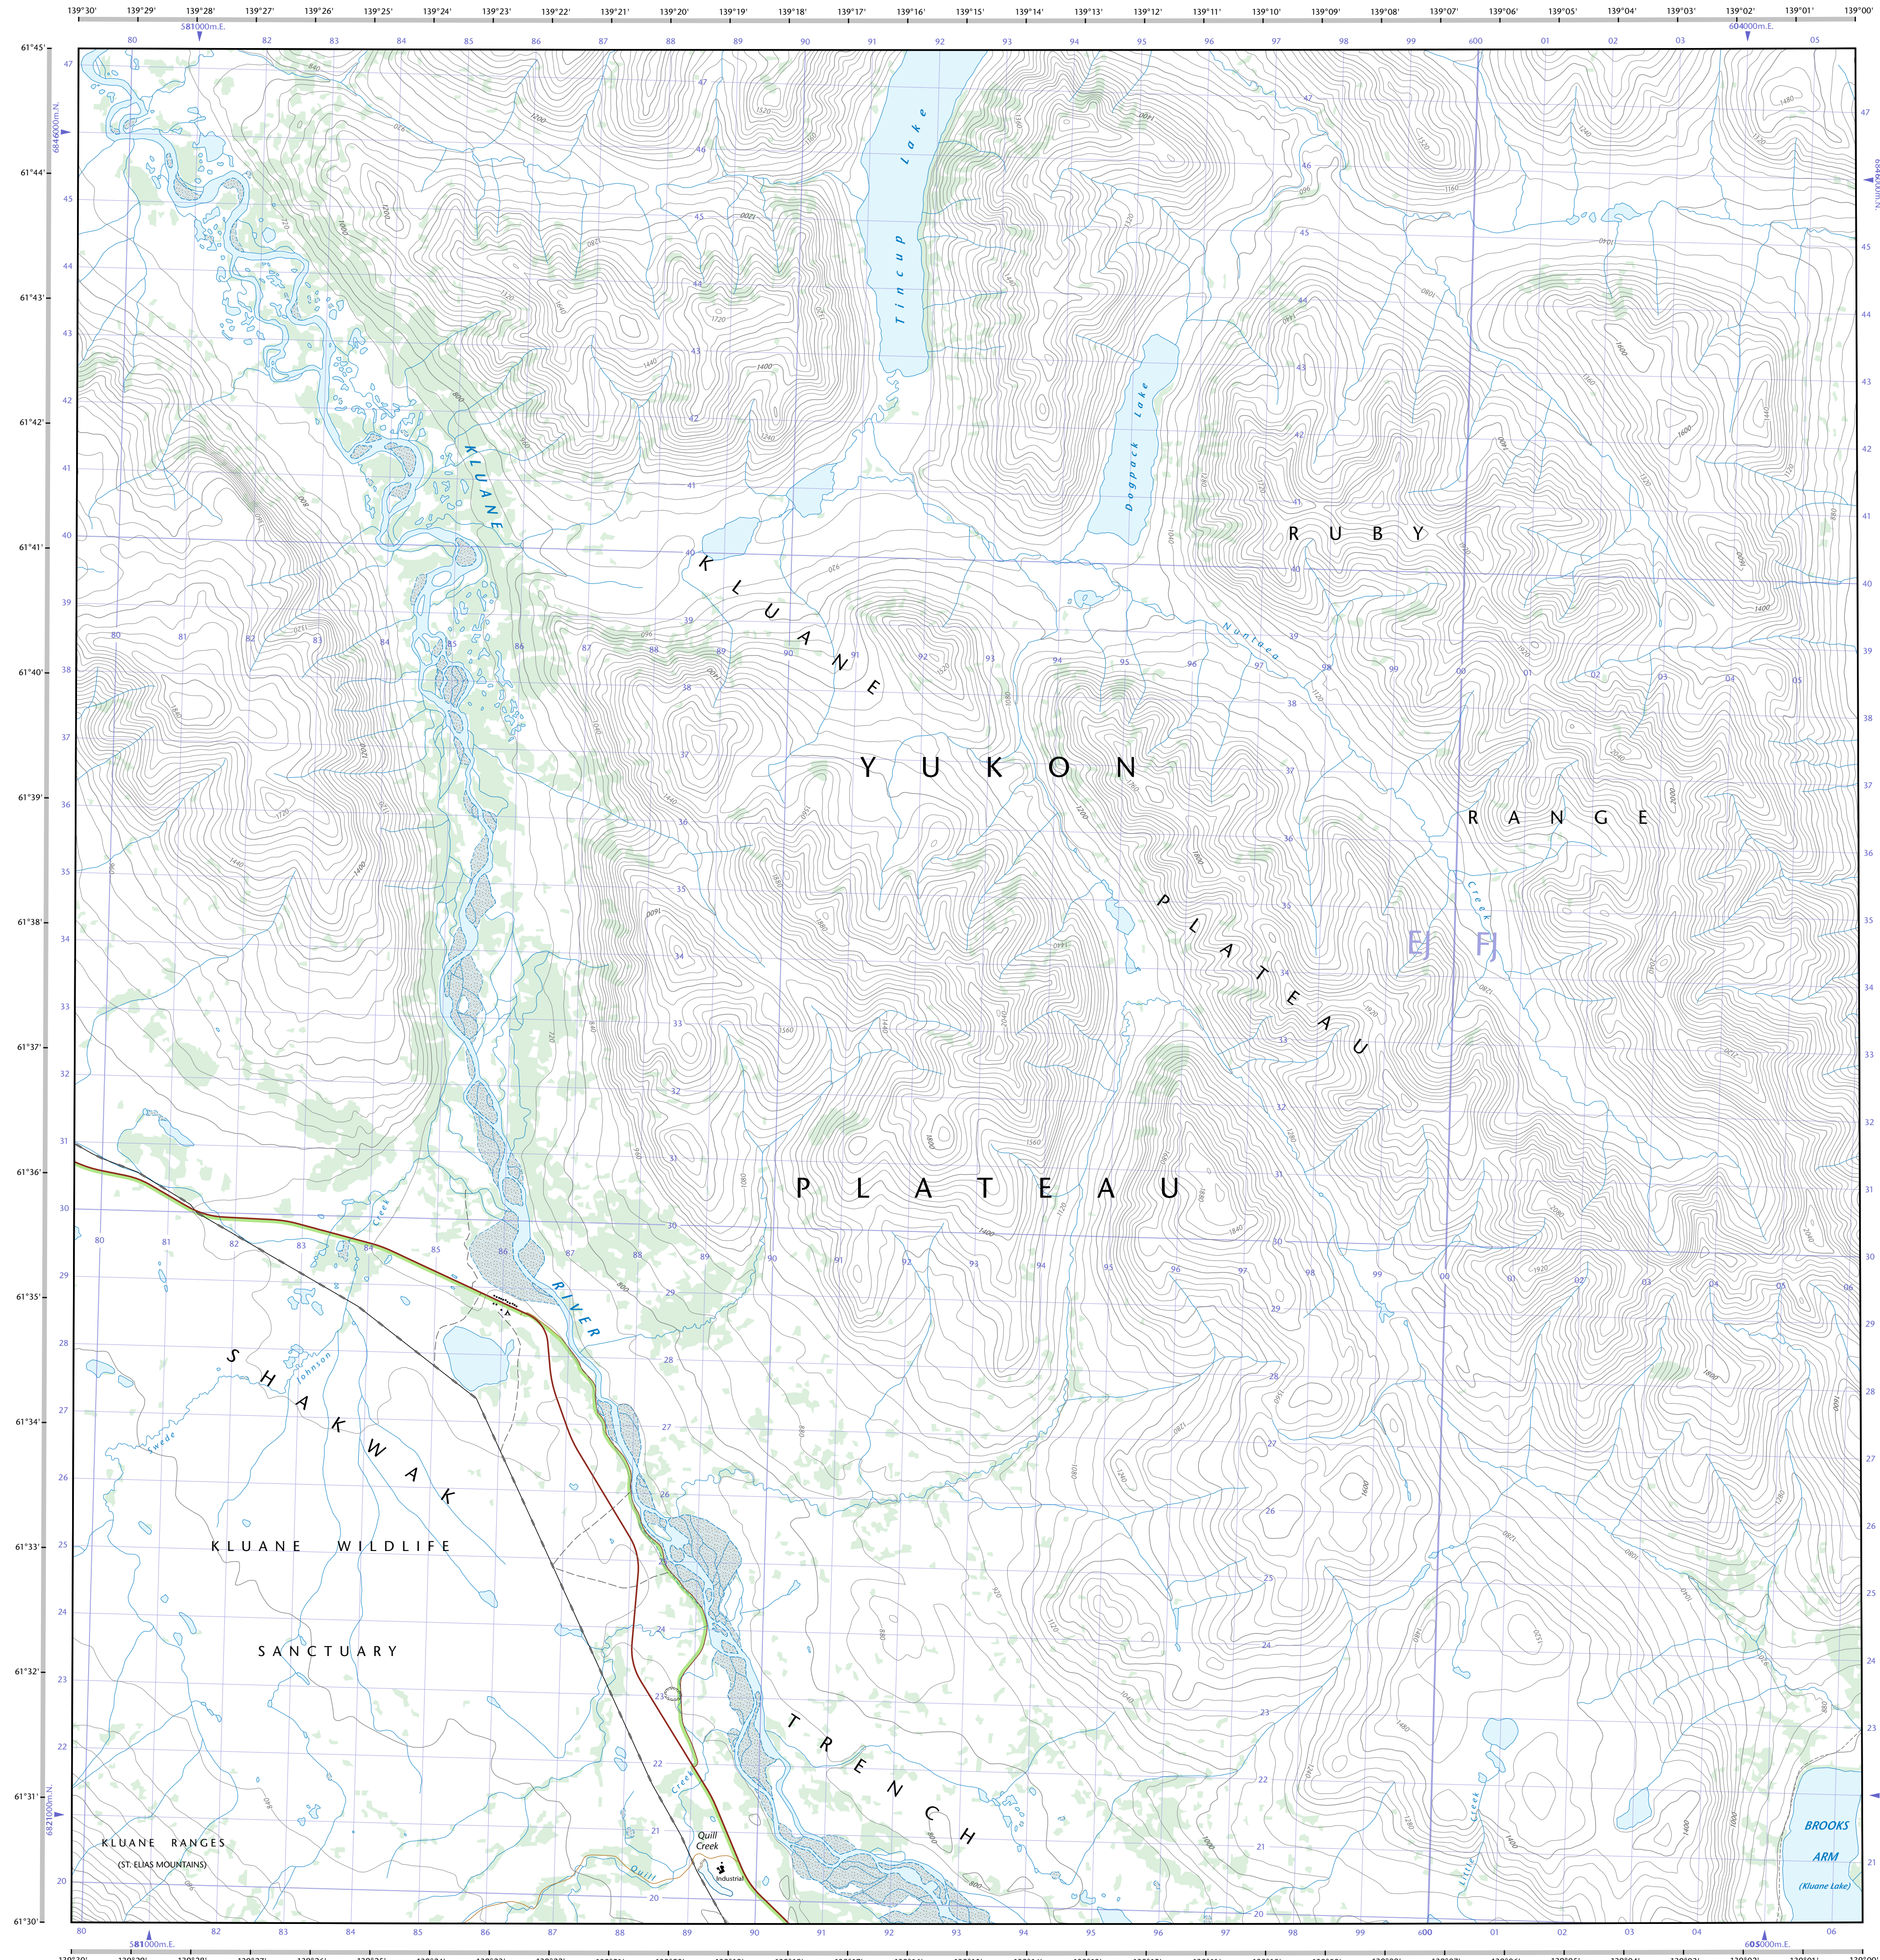

- Legend listing various symbols and their corresponding features: Road, Railway, Pipeline, Airport, etc.

115-G/11 SCALE 1:50 000 EDITION 04 NUNTAEA CREEK

Map content validity dates, Data de validité du contenu de la carte, and contact information for corrections.

Use diagram only to obtain numeric values, Magnetic declination information, and other technical details.

Table with grid coordinates and map sheet identifiers.