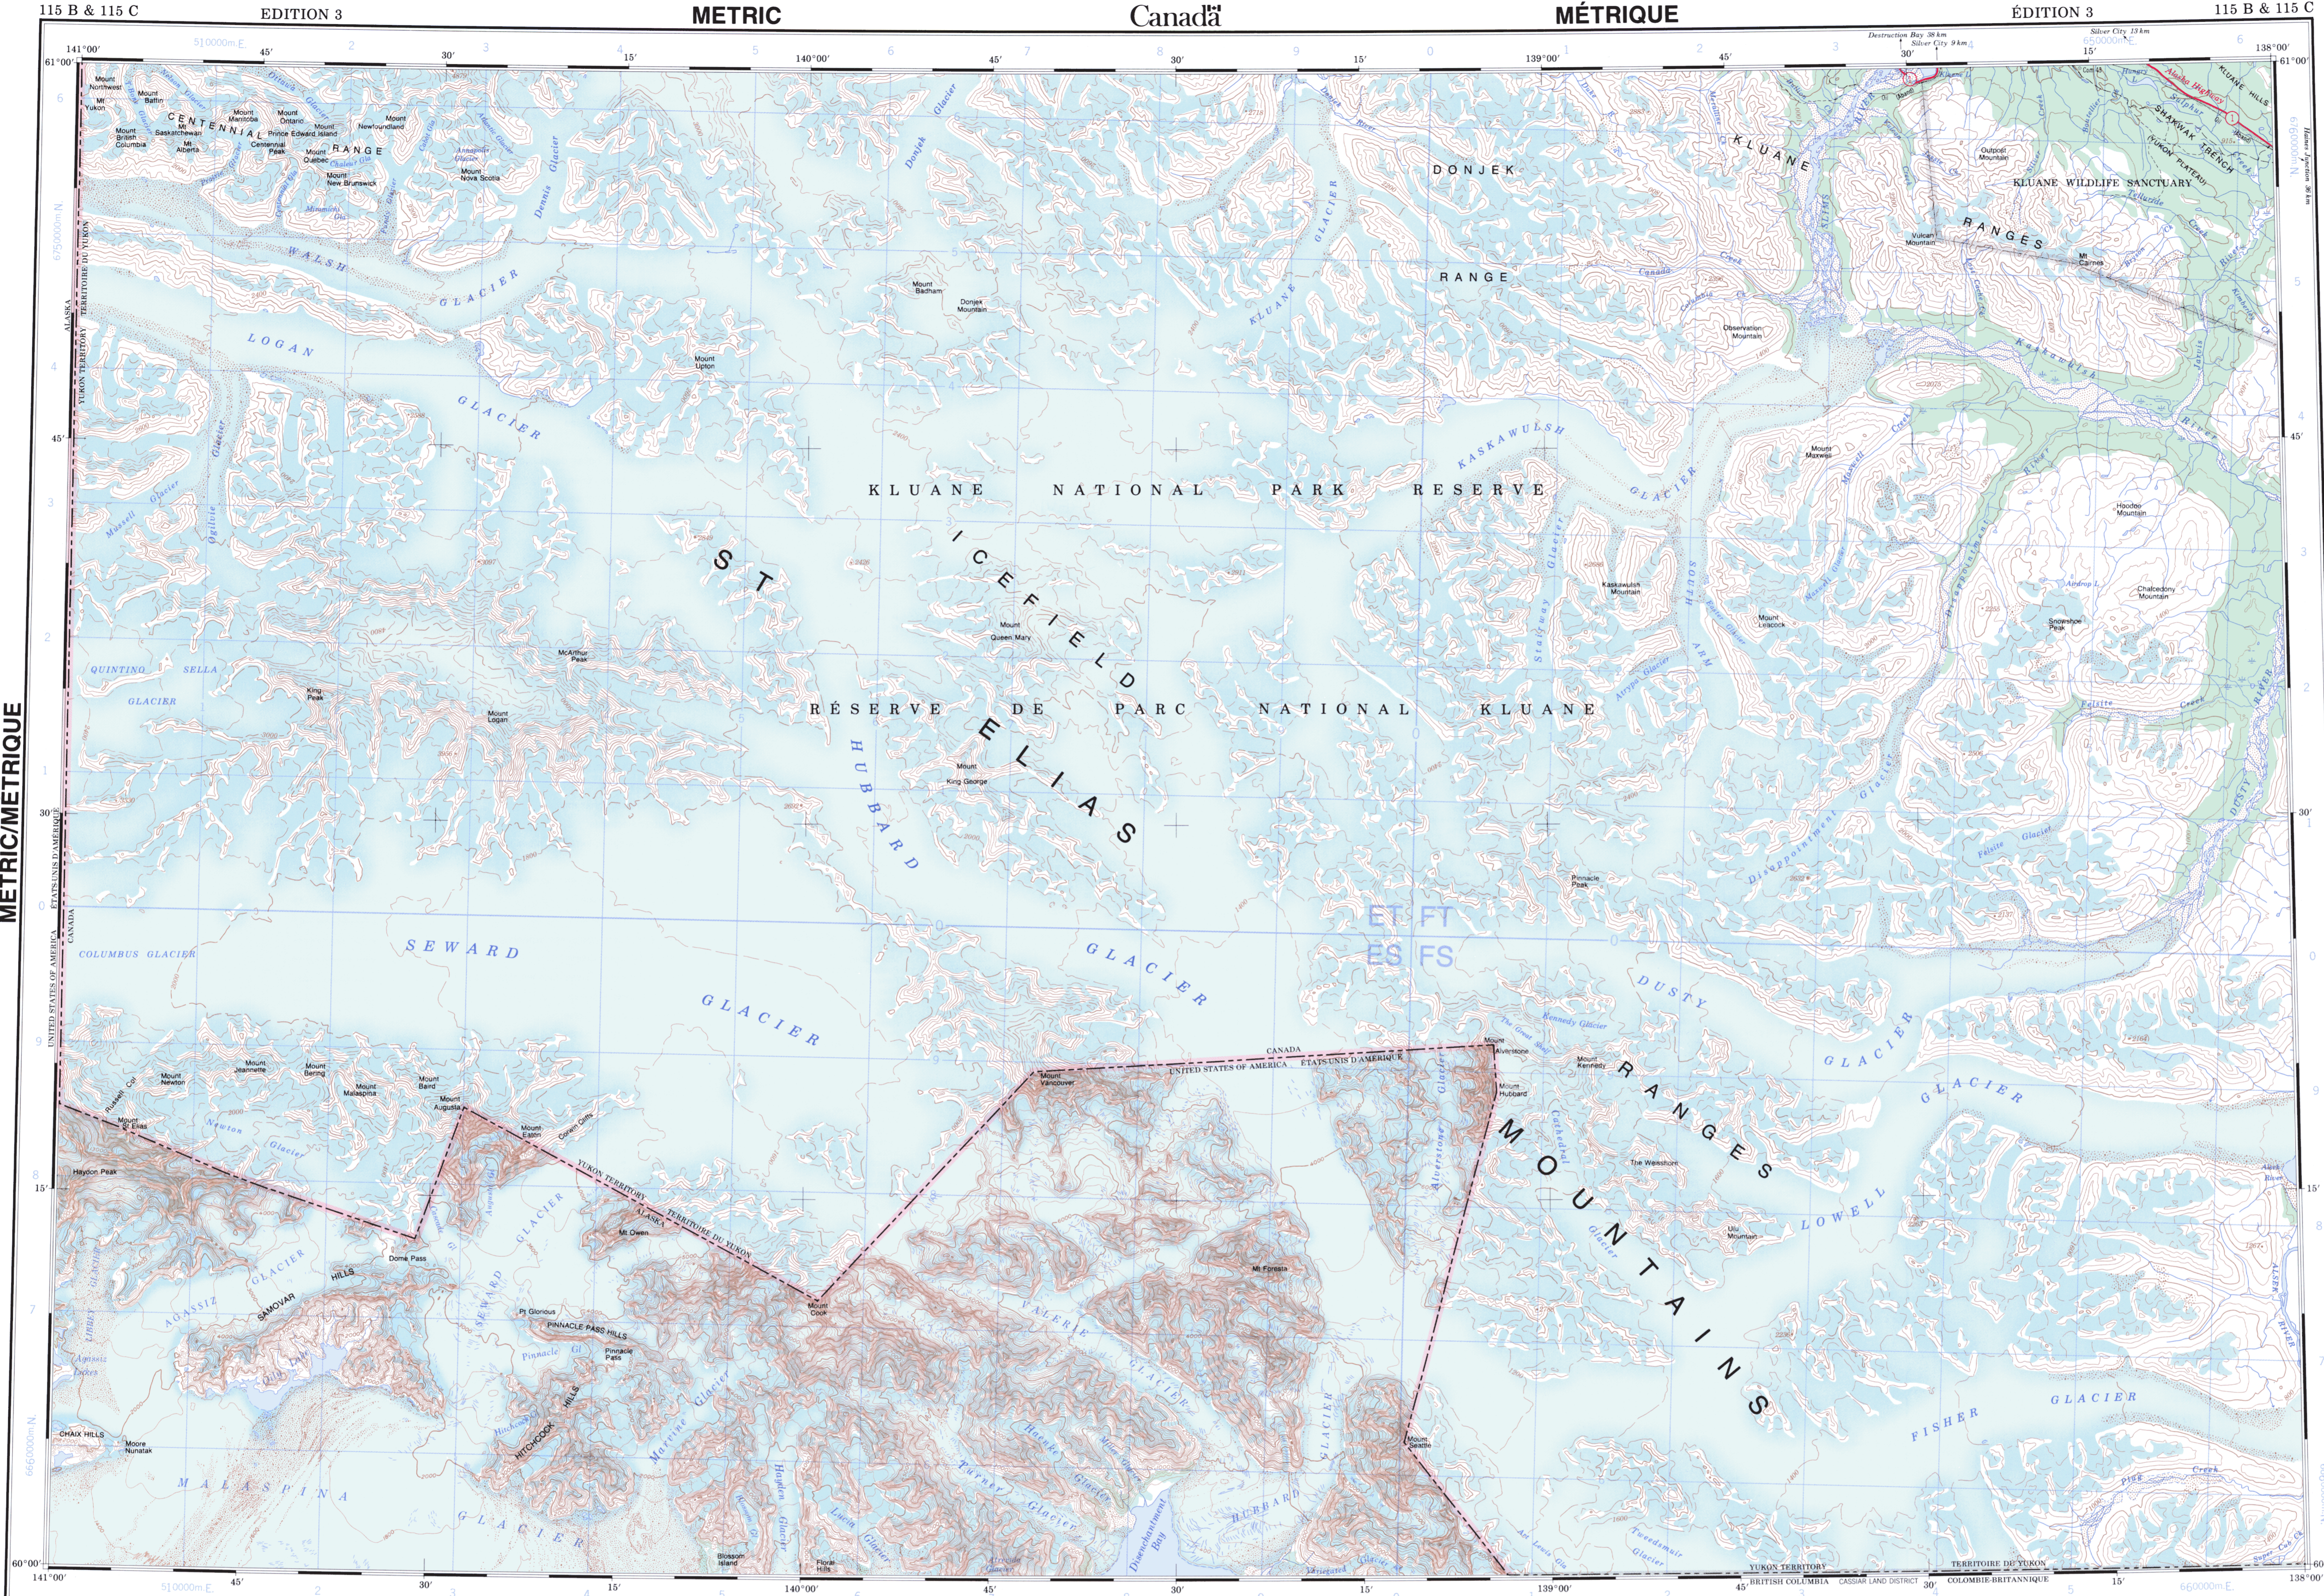

METRIC/MÉTRIQUE

METRIC/MÉTRIQUE

GRID ZONE DESIGNATION / IDENTIFICATION DU CARRÉ DU QUADRILAGE: 7 V, ET FT, ES FS

EXAMPLE OF METHOD USED TO GIVE A REFERENCE TO NEAREST 1000 METRES... (Detailed instructions for grid reference in both English and French.)

1985
PRODUCED BY THE CANADA CENTRE FOR MAPPING...
MOUNT ST ELIAS
CANADA UNITED STATES OF AMERICA
CANADA ÉTATS-UNIS D'AMÉRIQUE
Scale 1:250 000 Échelle
CONVERSION SCALE FOR ELEVATIONS / ÉCHELLE DE CONVERSION DES ALTITUDES
Miles 5 0 15 20 Miles
Kilometres 5 0 10 15 20 25 30 Kilometres