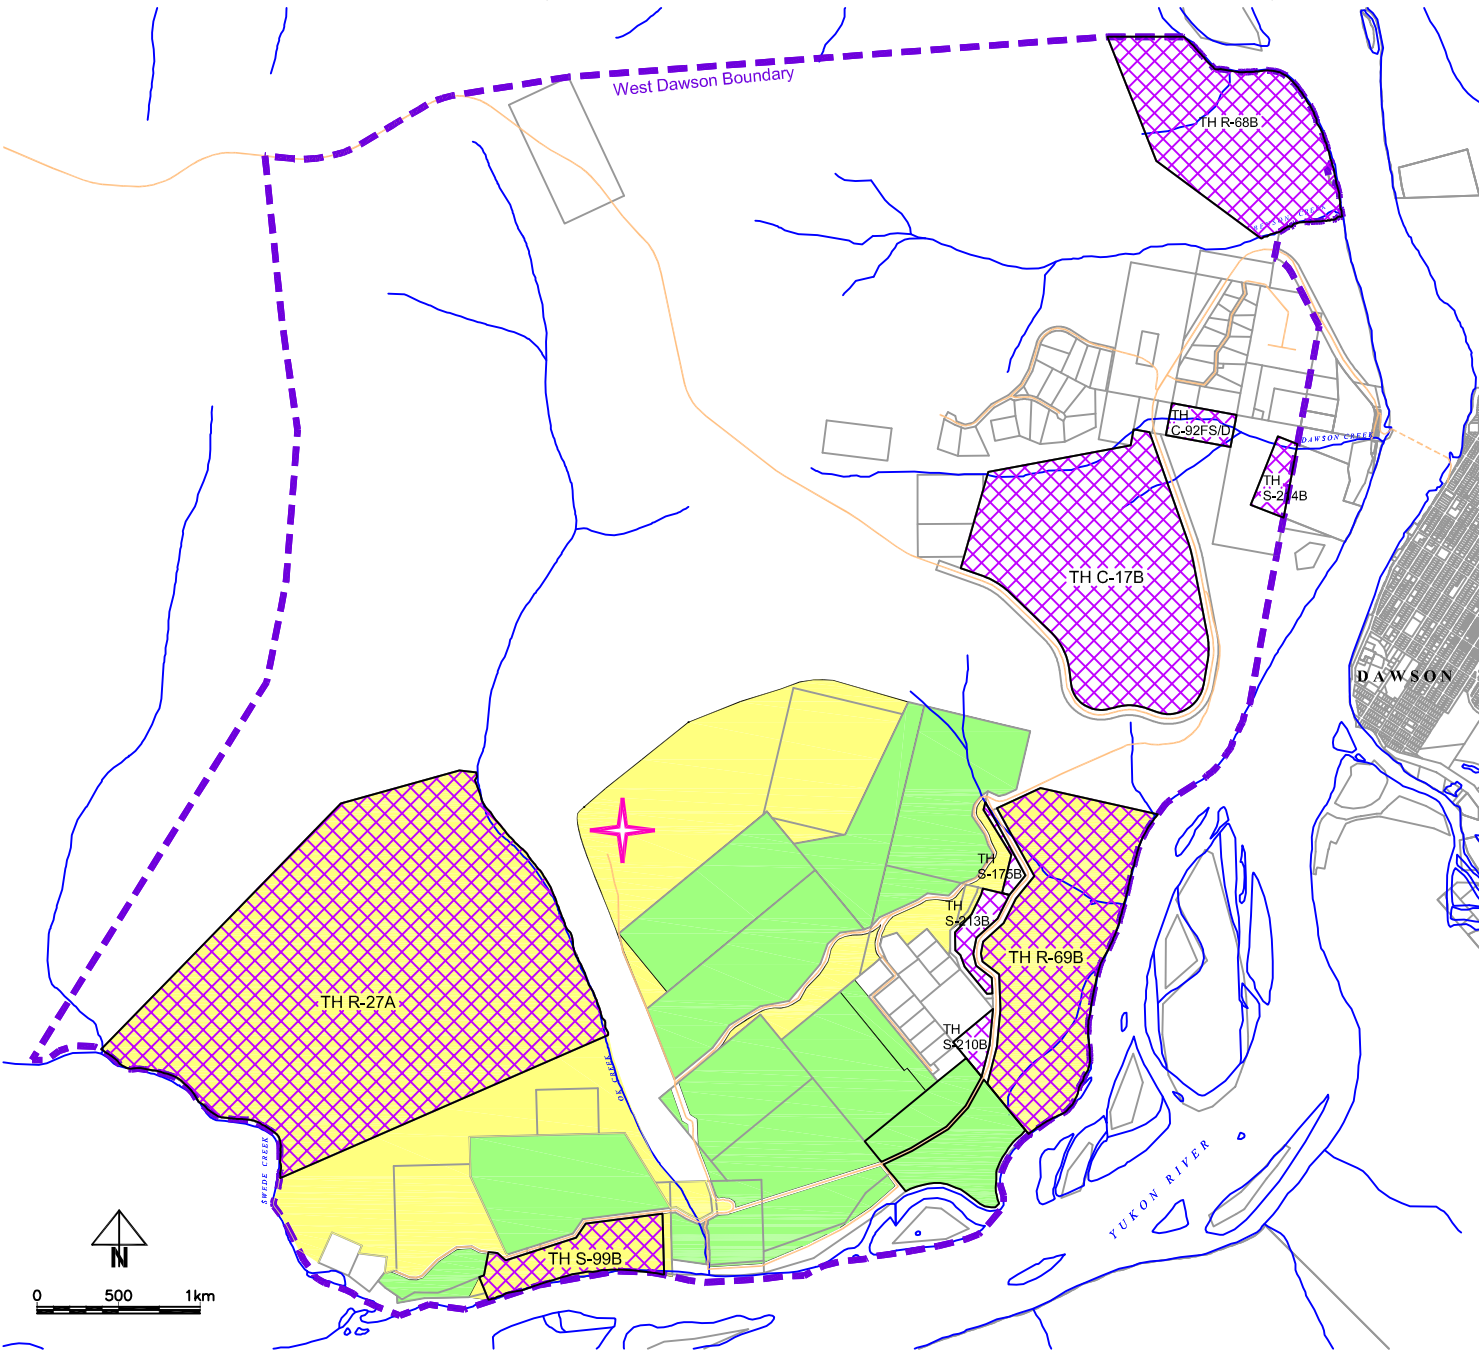

# MAP 11 Agriculture - Existing and Proposed

## West Dawson & Sunnysdale Local Area Plan

-  Existing Agriculture
-  Proposed Agriculture
-  Tr'ondëk Hwëch'in Settlement Land
-  Preferred Location Central Gravel Pit Reserve

**Note:**  
Gravel and Agriculture lot size and boundary determined through further assessment.

- Sunnysdale has some of the best growing conditions in the Yukon
- The plan emphasizes preservation of the area's agricultural capacity while allowing for a range of complementary activities (i.e. golf course)
- The plan allows for the highest and best use of land while providing an opportunity for local food production