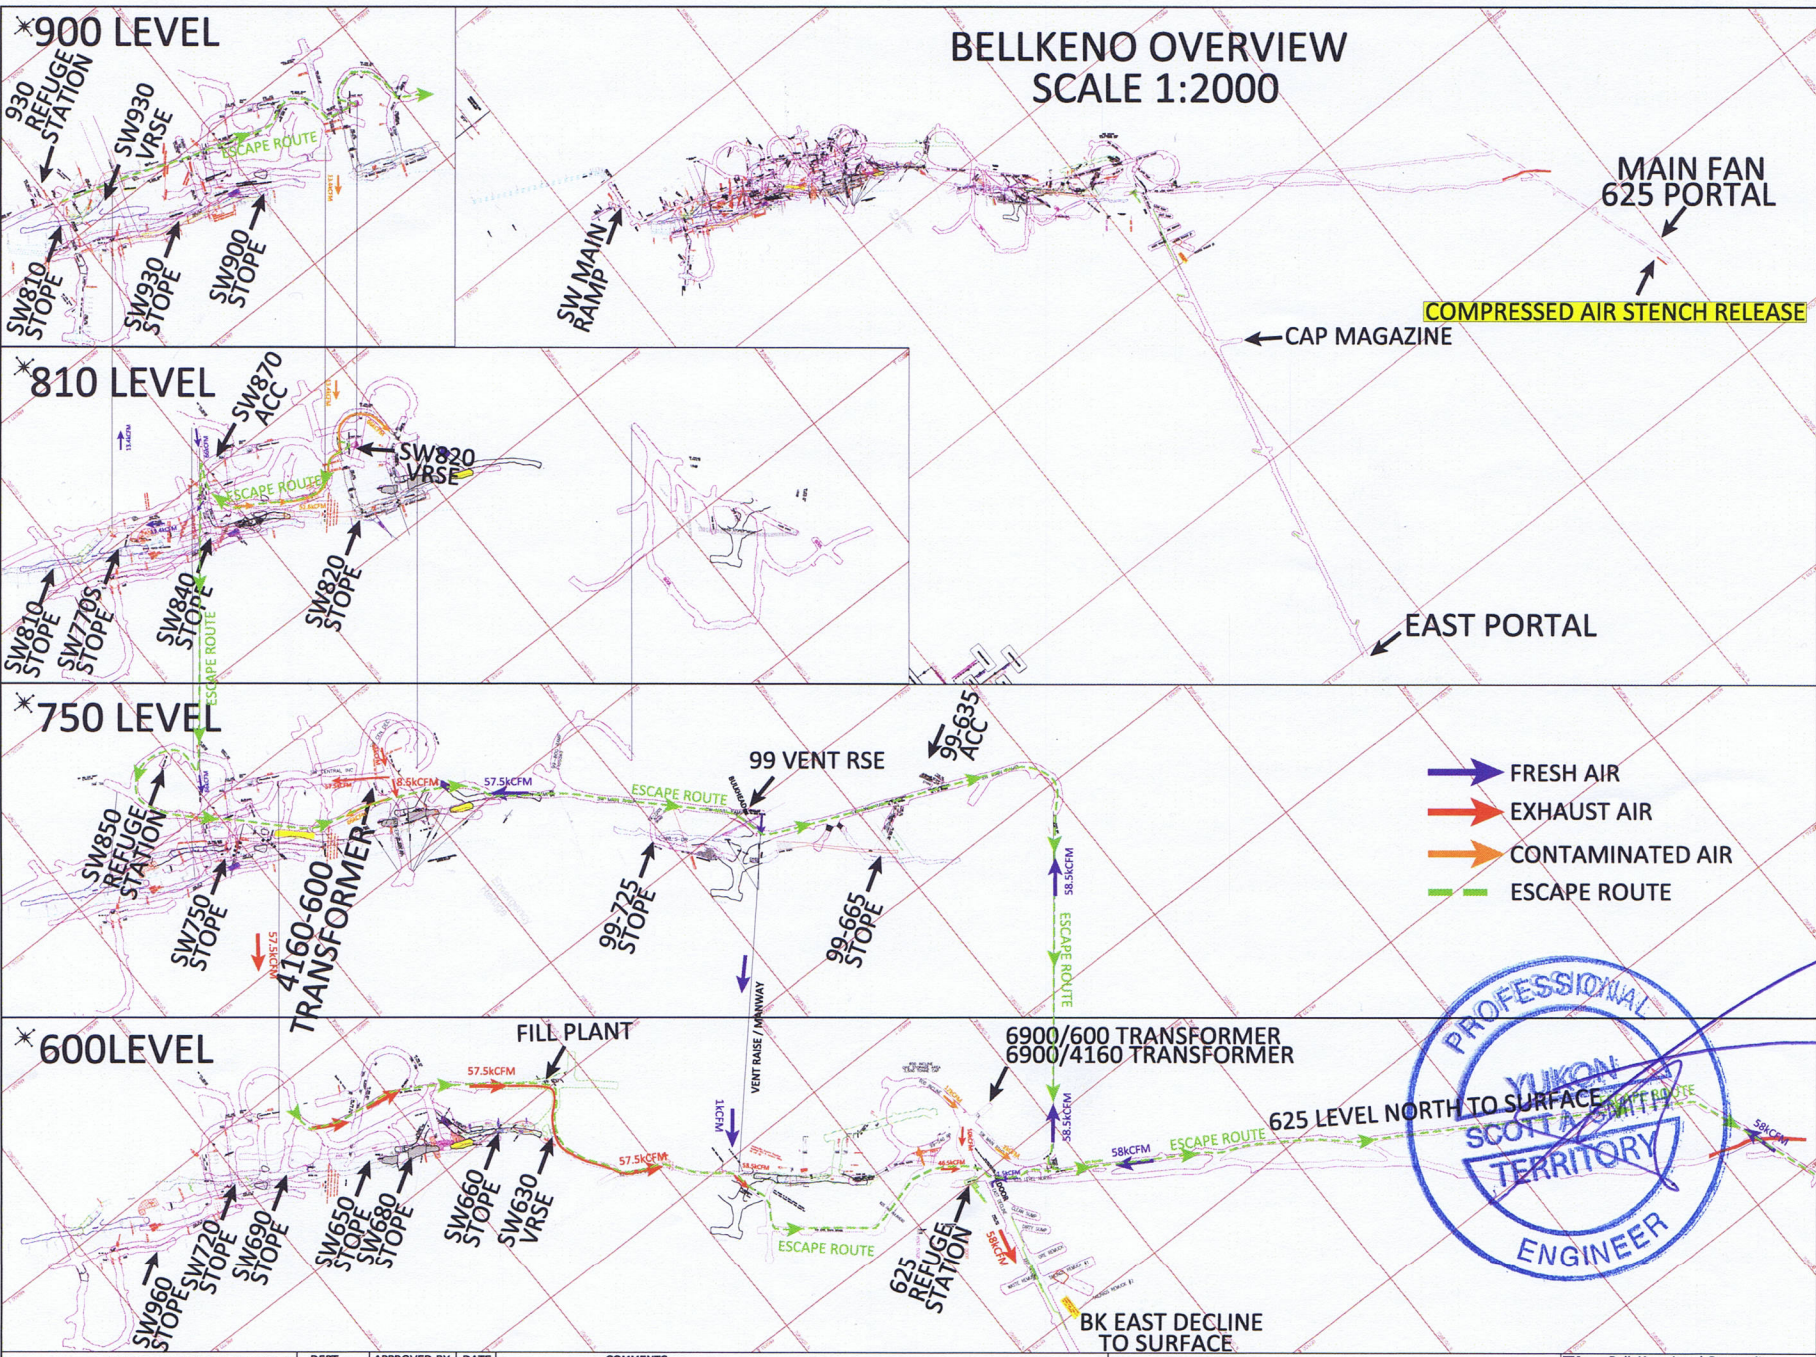

BELLKENO OVERVIEW SCALE 1:2000

DEPT.	APPROVED BY	DATE	COMMENTS
ALEXCO RESOURCE CORP BELLKENO MINE