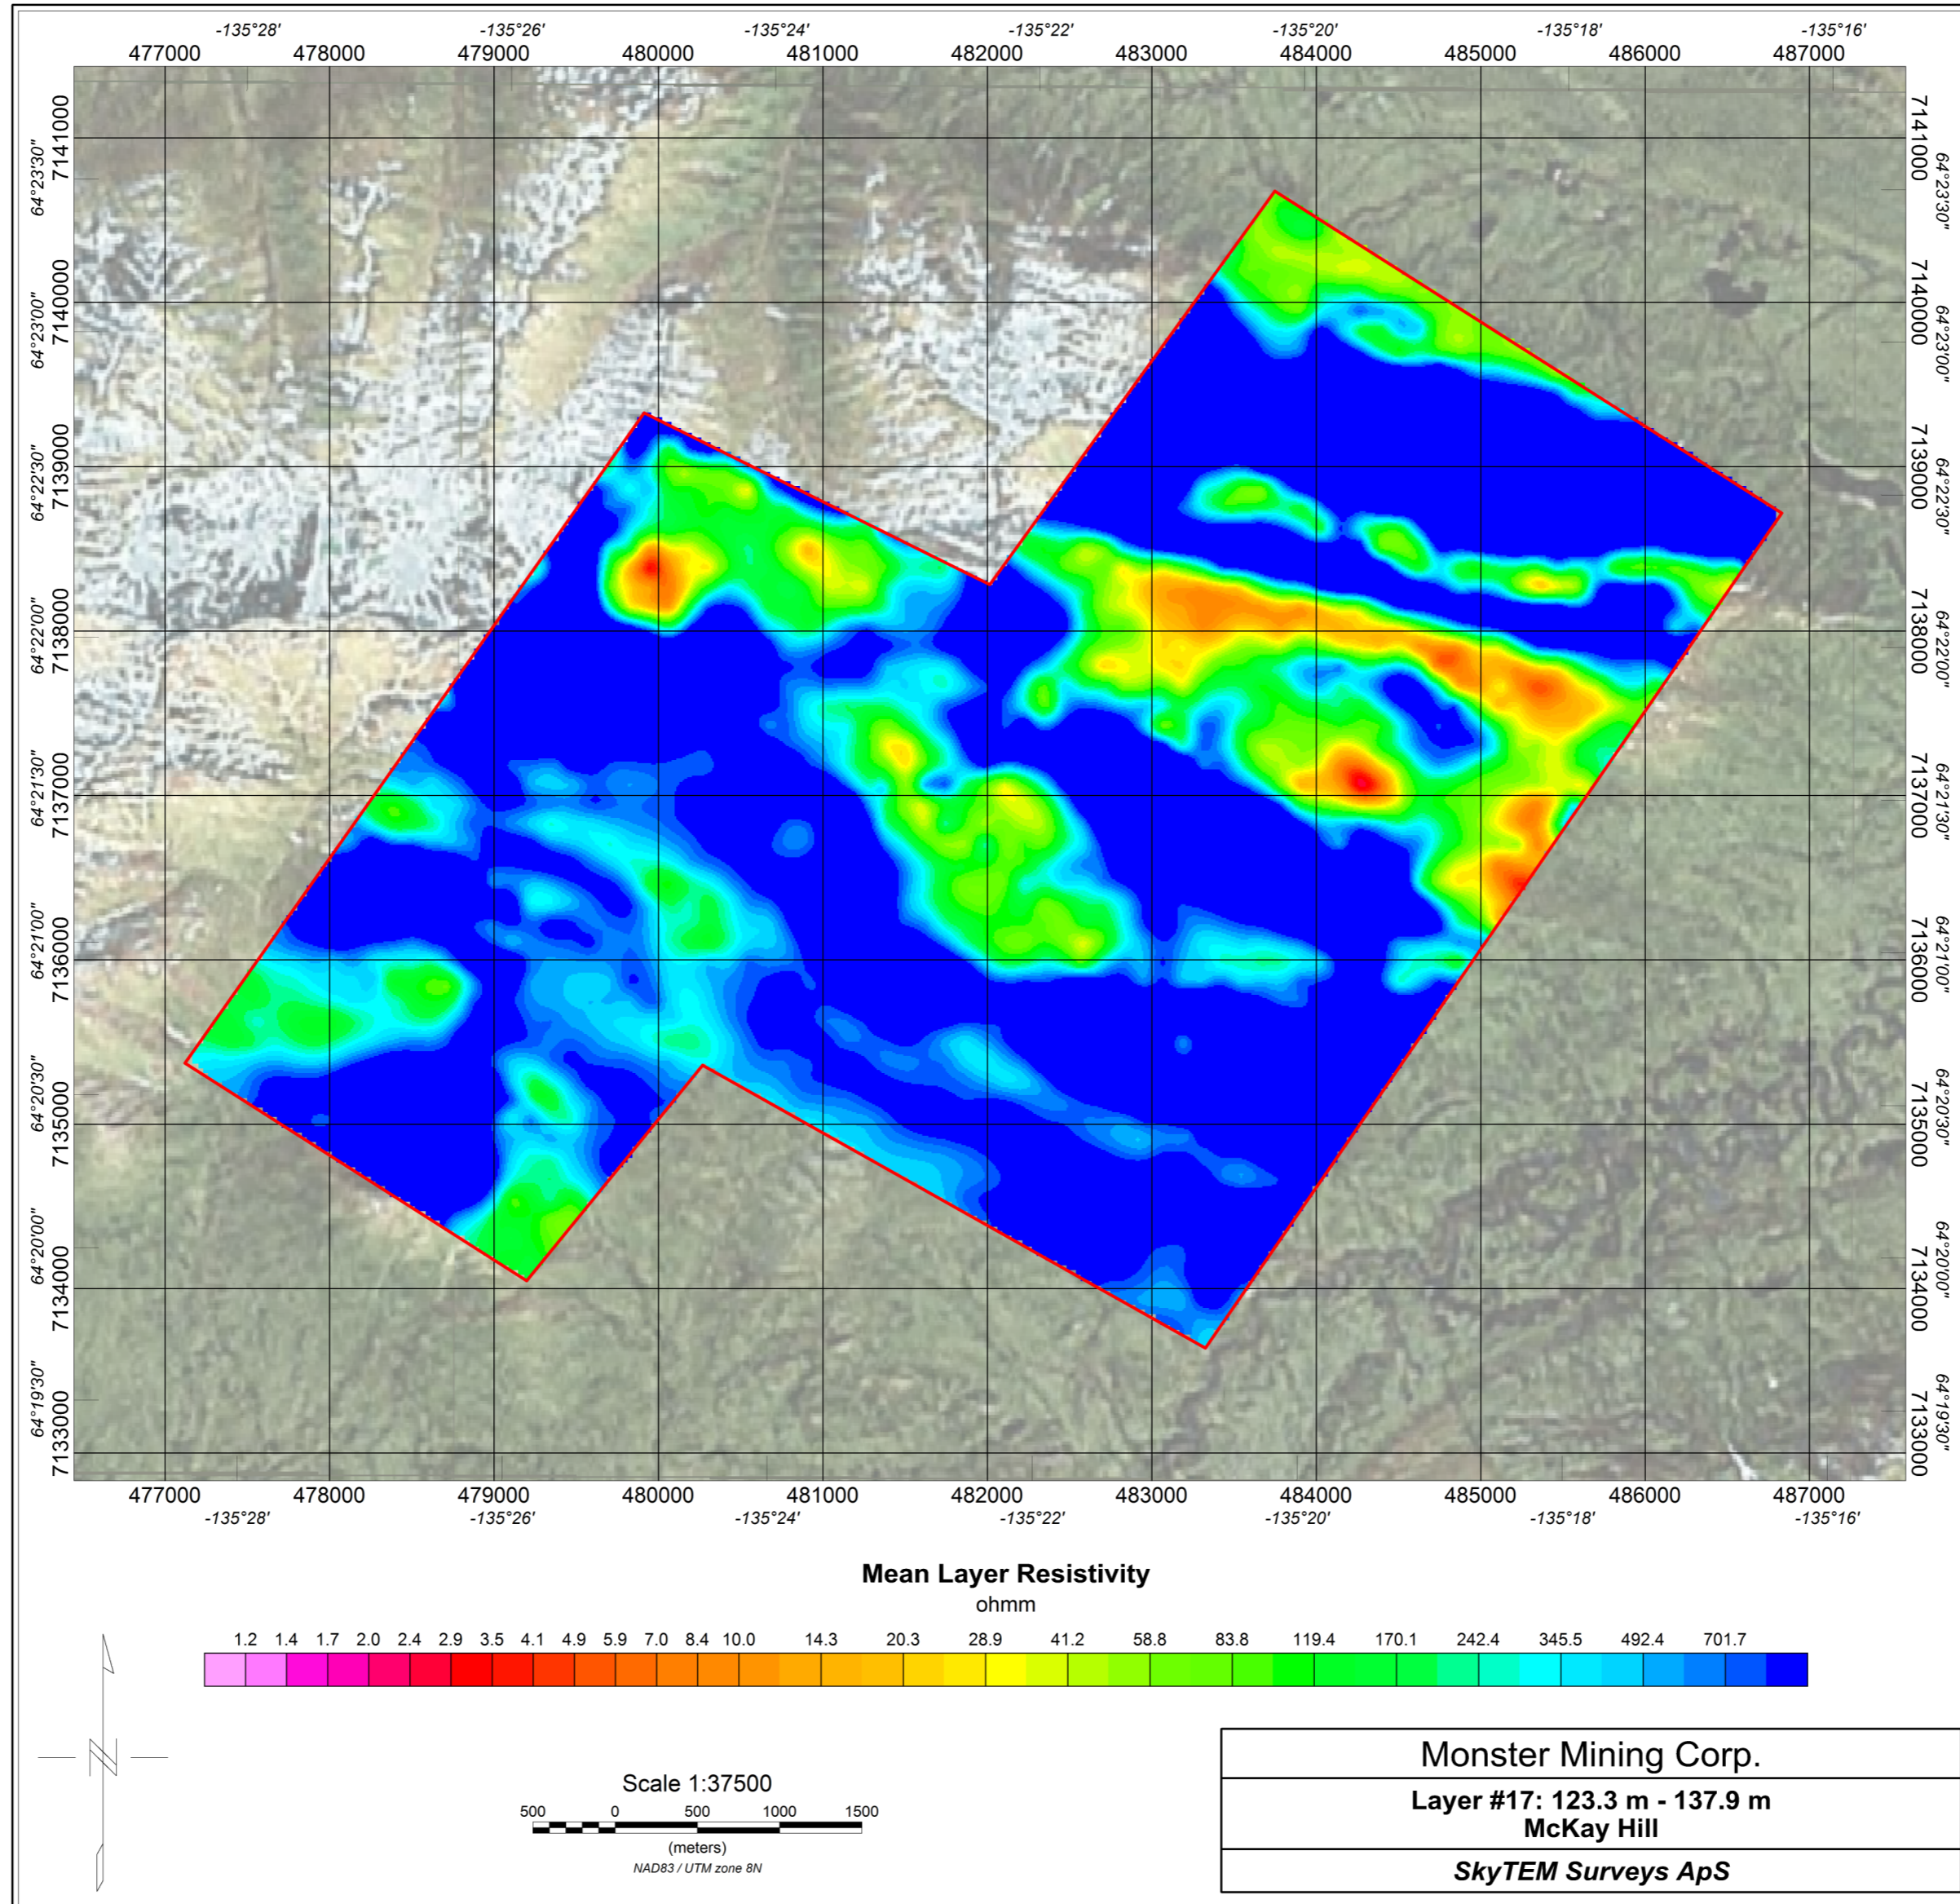

**Mean Layer Resistivity**  
ohmm

Monster Mining Corp.
Layer #13: 77.1 m - 87.1 m McKay Hill
SkyTEM Surveys ApS

**Mean Layer Resistivity**  
ohmm

Monster Mining Corp.
Layer #22: 213.4 m - 237.6 m McKay Hill
SkyTEM Surveys ApS