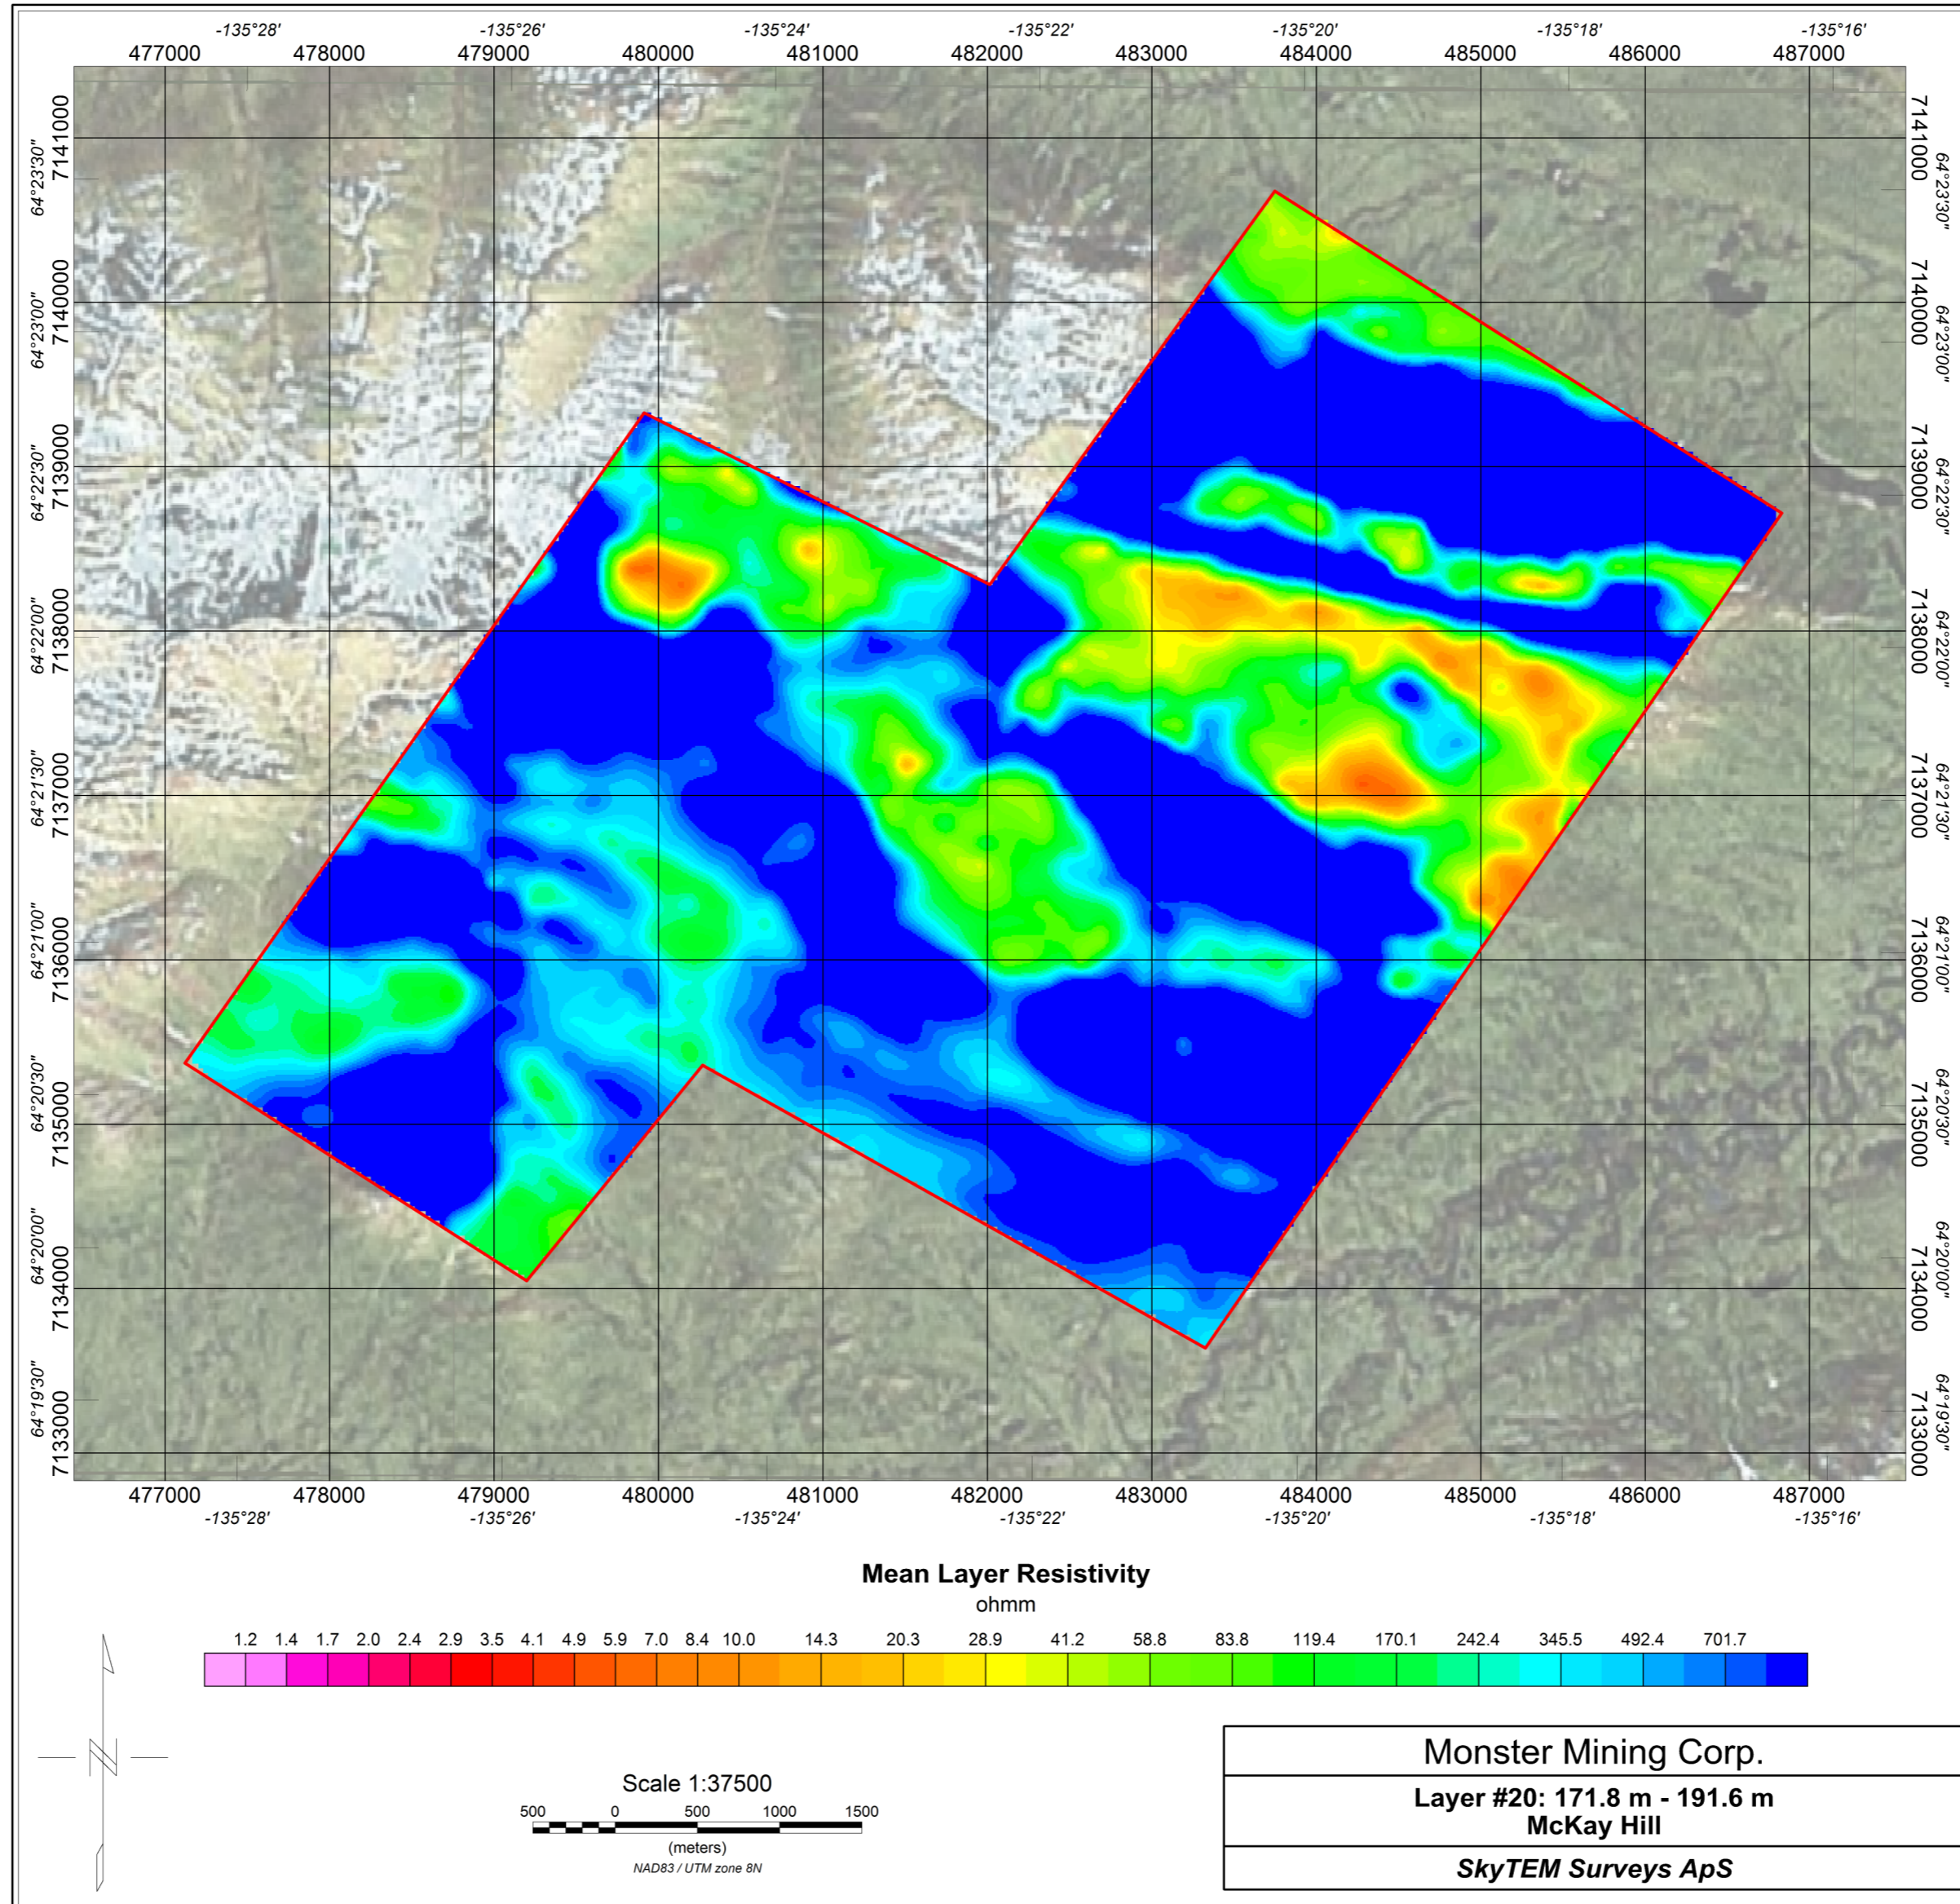

**Mean Layer Resistivity**  
ohmm

Monster Mining Corp.
Layer #13: 77.1 m - 87.1 m McKay Hill
SkyTEM Surveys ApS

**Mean Layer Resistivity**  
ohmm

Monster Mining Corp.
Layer #22: 213.4 m - 237.6 m McKay Hill
SkyTEM Surveys ApS