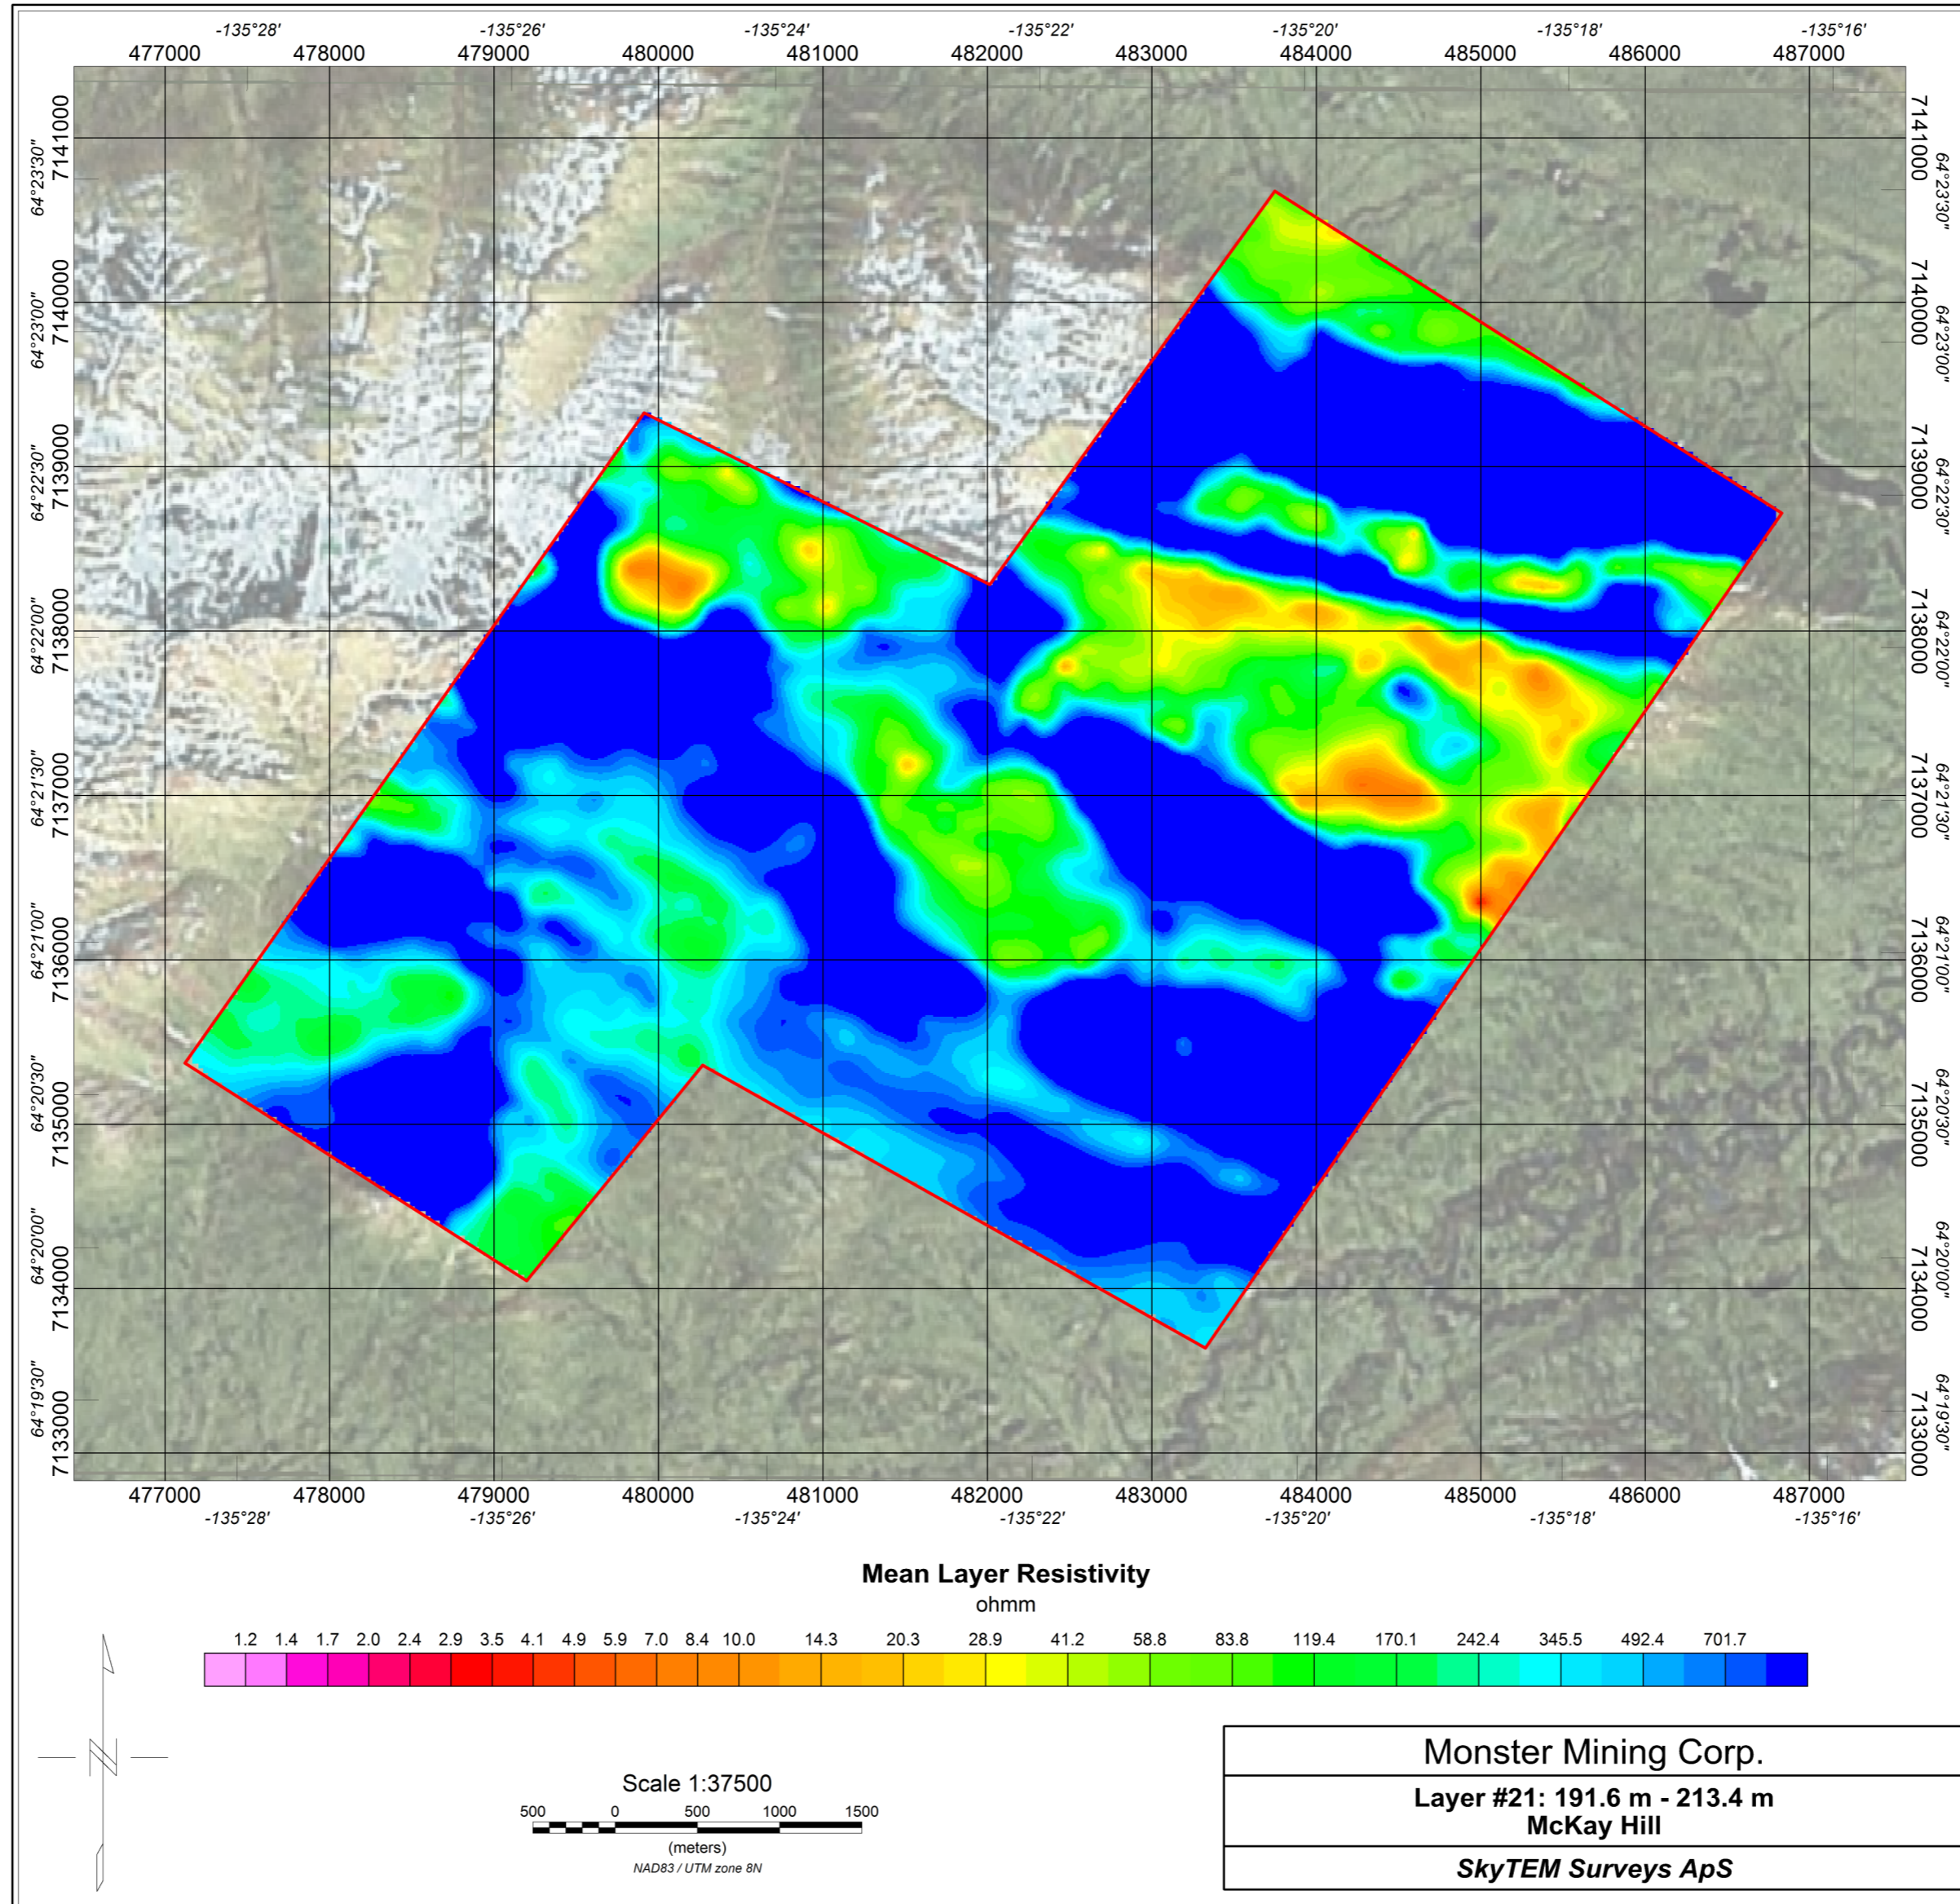

**Mean Layer Resistivity**  
ohmm

Monster Mining Corp.
Layer #13: 77.1 m - 87.1 m McKay Hill
SkyTEM Surveys ApS

**Mean Layer Resistivity**  
ohmm

Monster Mining Corp.
Layer #22: 213.4 m - 237.6 m McKay Hill
SkyTEM Surveys ApS