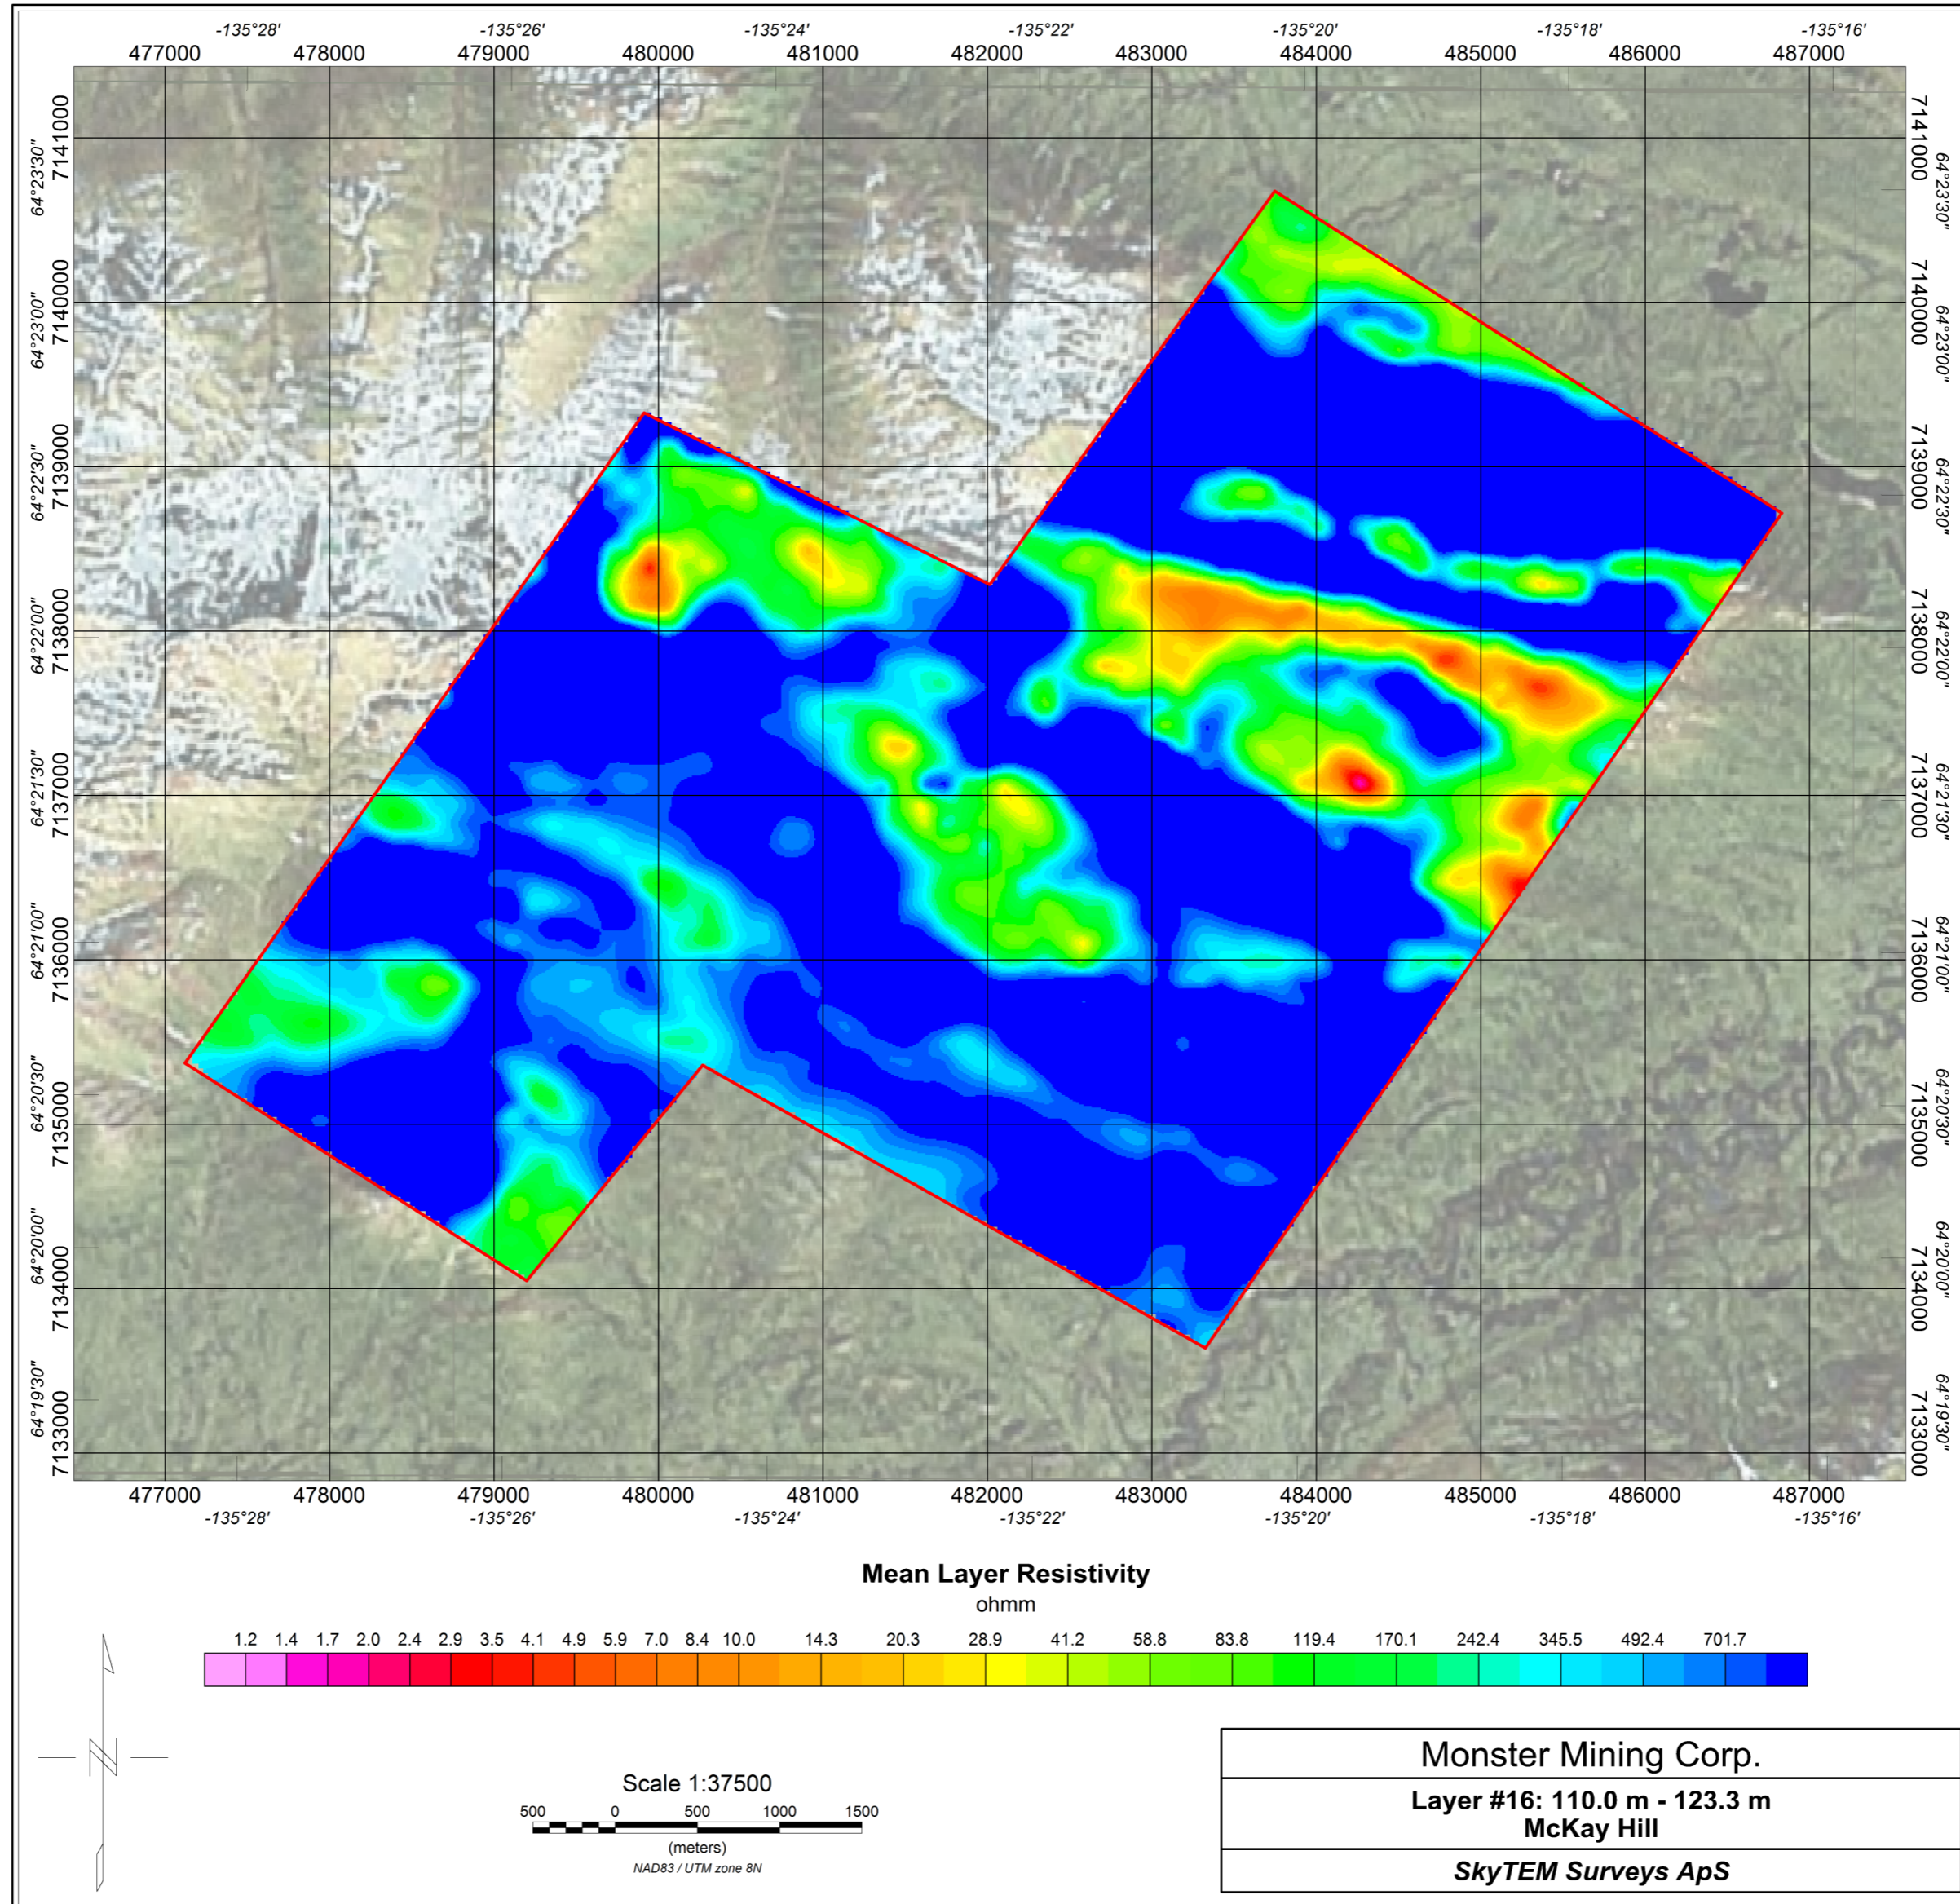

**Mean Layer Resistivity**  
ohmm

Monster Mining Corp.
Layer #13: 77.1 m - 87.1 m McKay Hill
SkyTEM Surveys ApS

**Mean Layer Resistivity**  
ohmm

Monster Mining Corp.
Layer #22: 213.4 m - 237.6 m McKay Hill
SkyTEM Surveys ApS