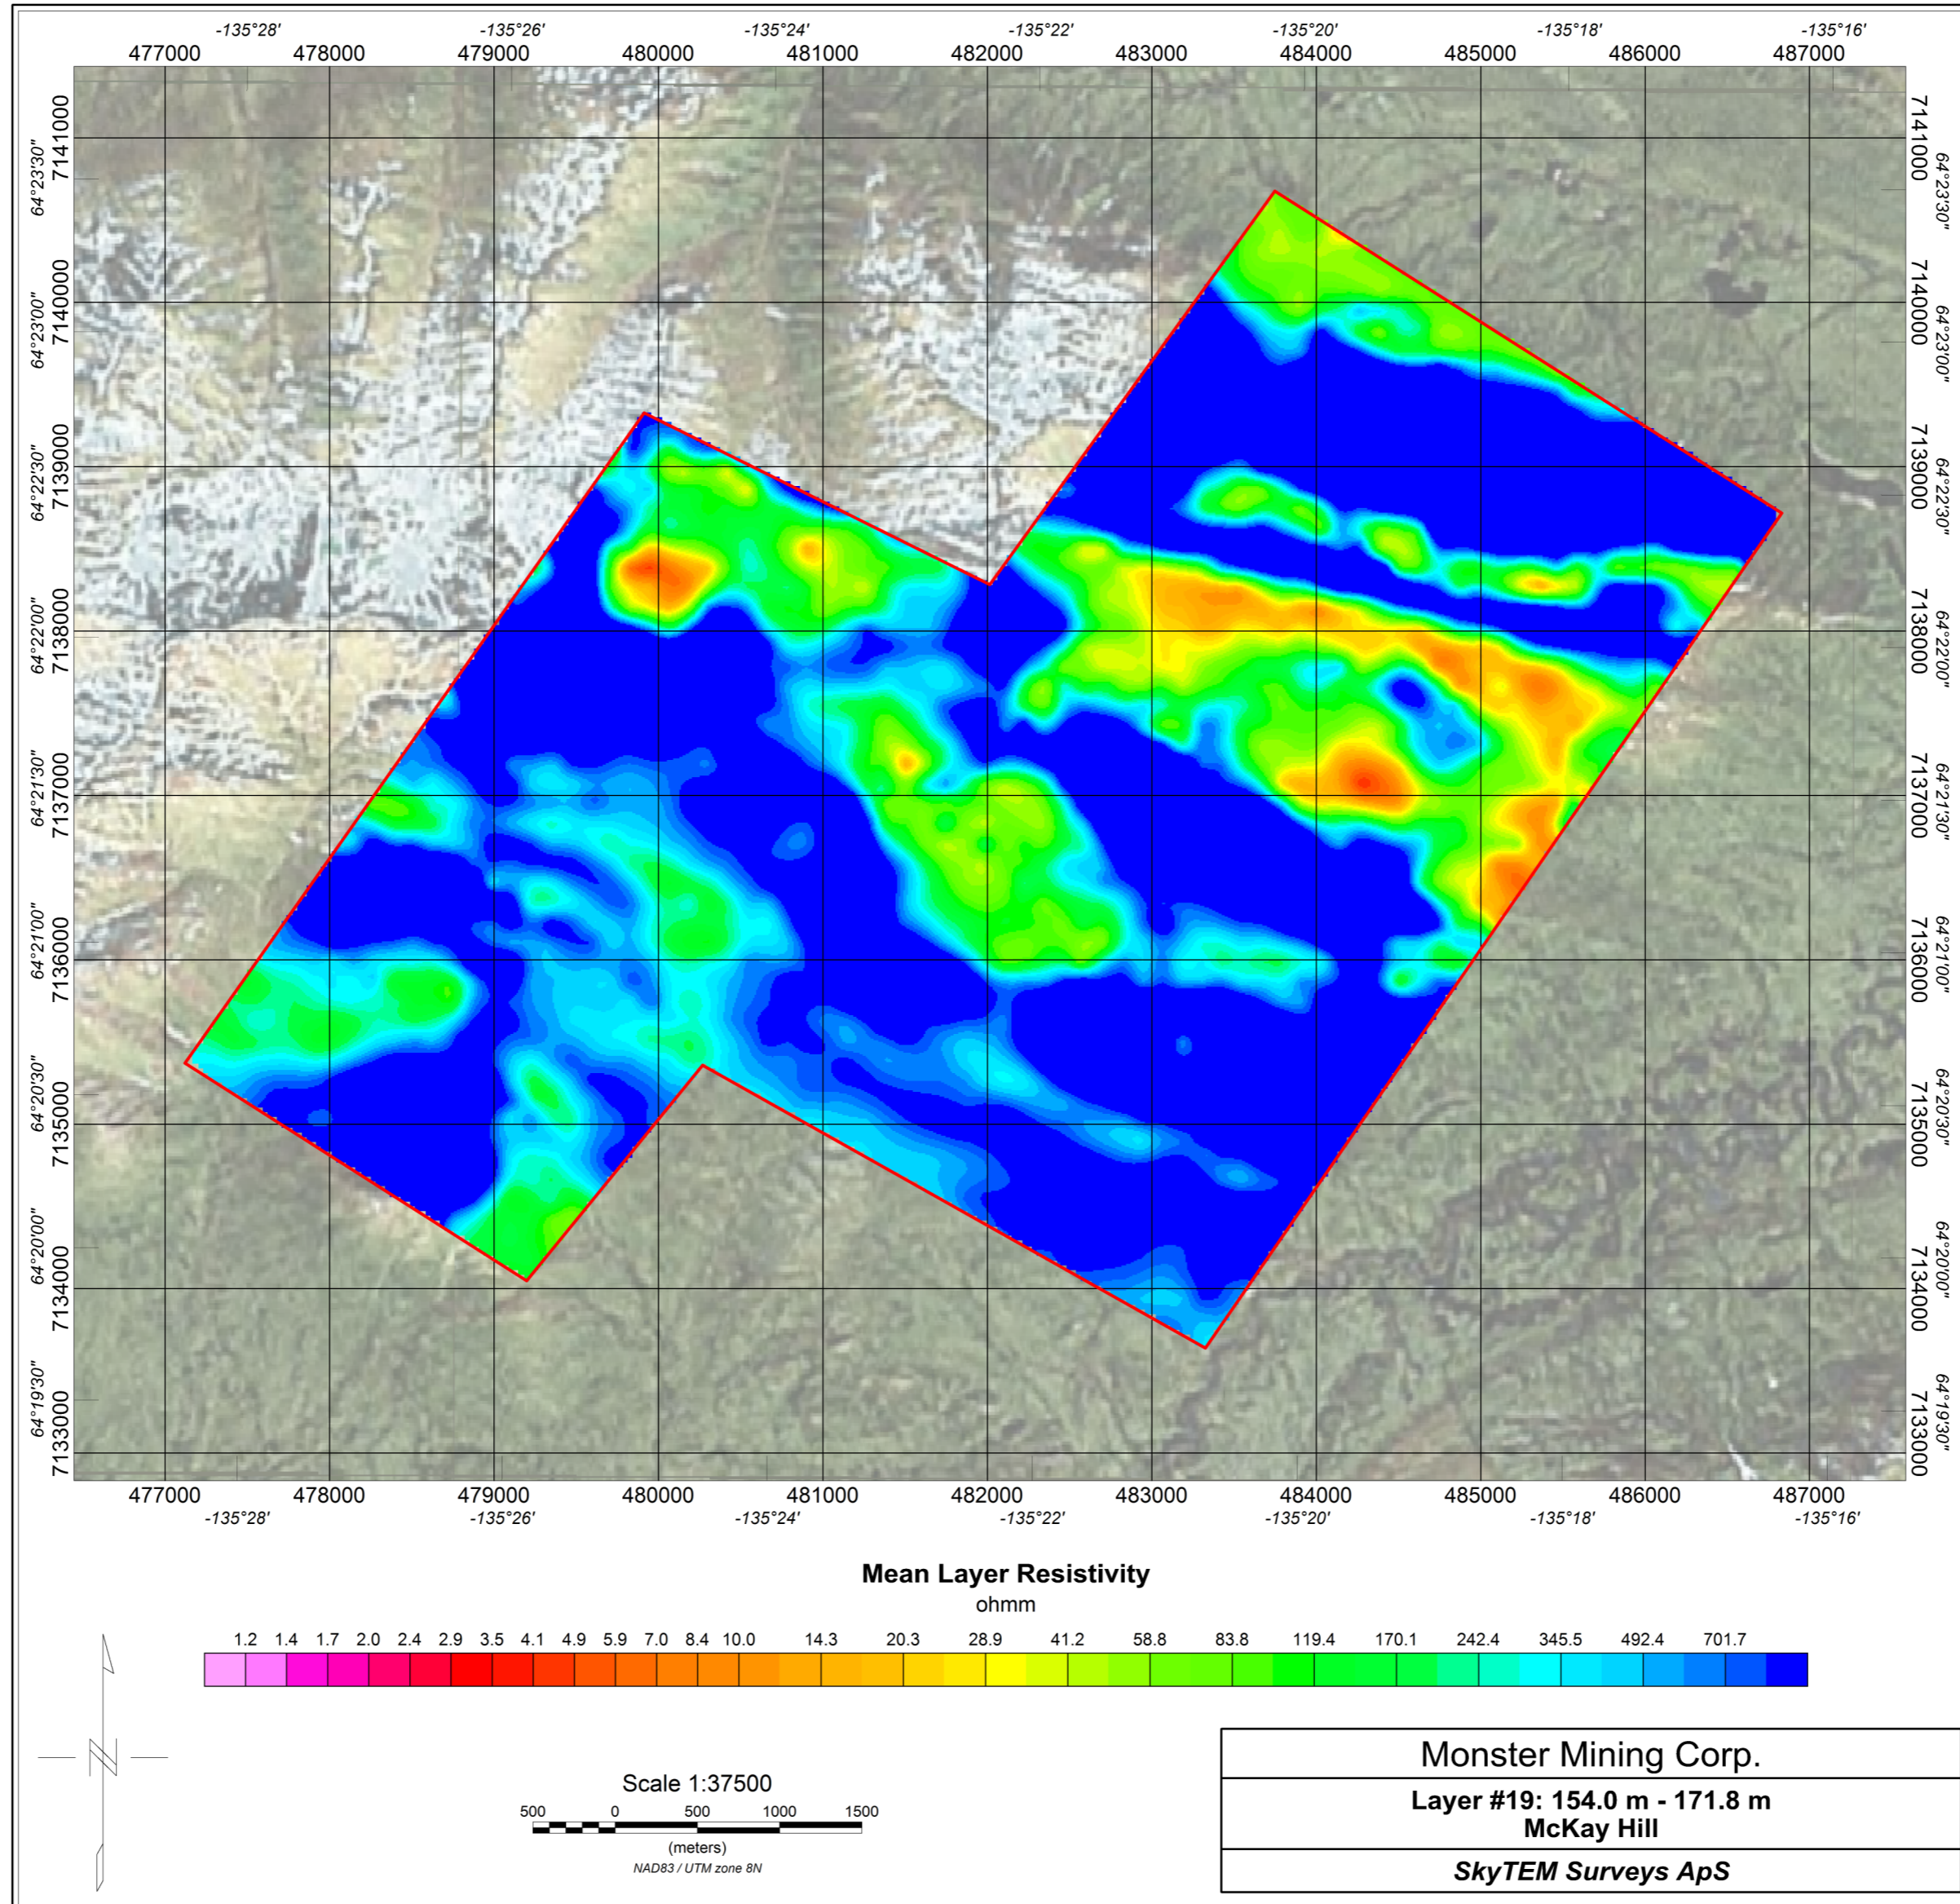

**Mean Layer Resistivity**  
ohmm

Monster Mining Corp.
Layer #13: 77.1 m - 87.1 m McKay Hill
SkyTEM Surveys ApS

**Mean Layer Resistivity**  
ohmm

Monster Mining Corp.
Layer #22: 213.4 m - 237.6 m McKay Hill
SkyTEM Surveys ApS