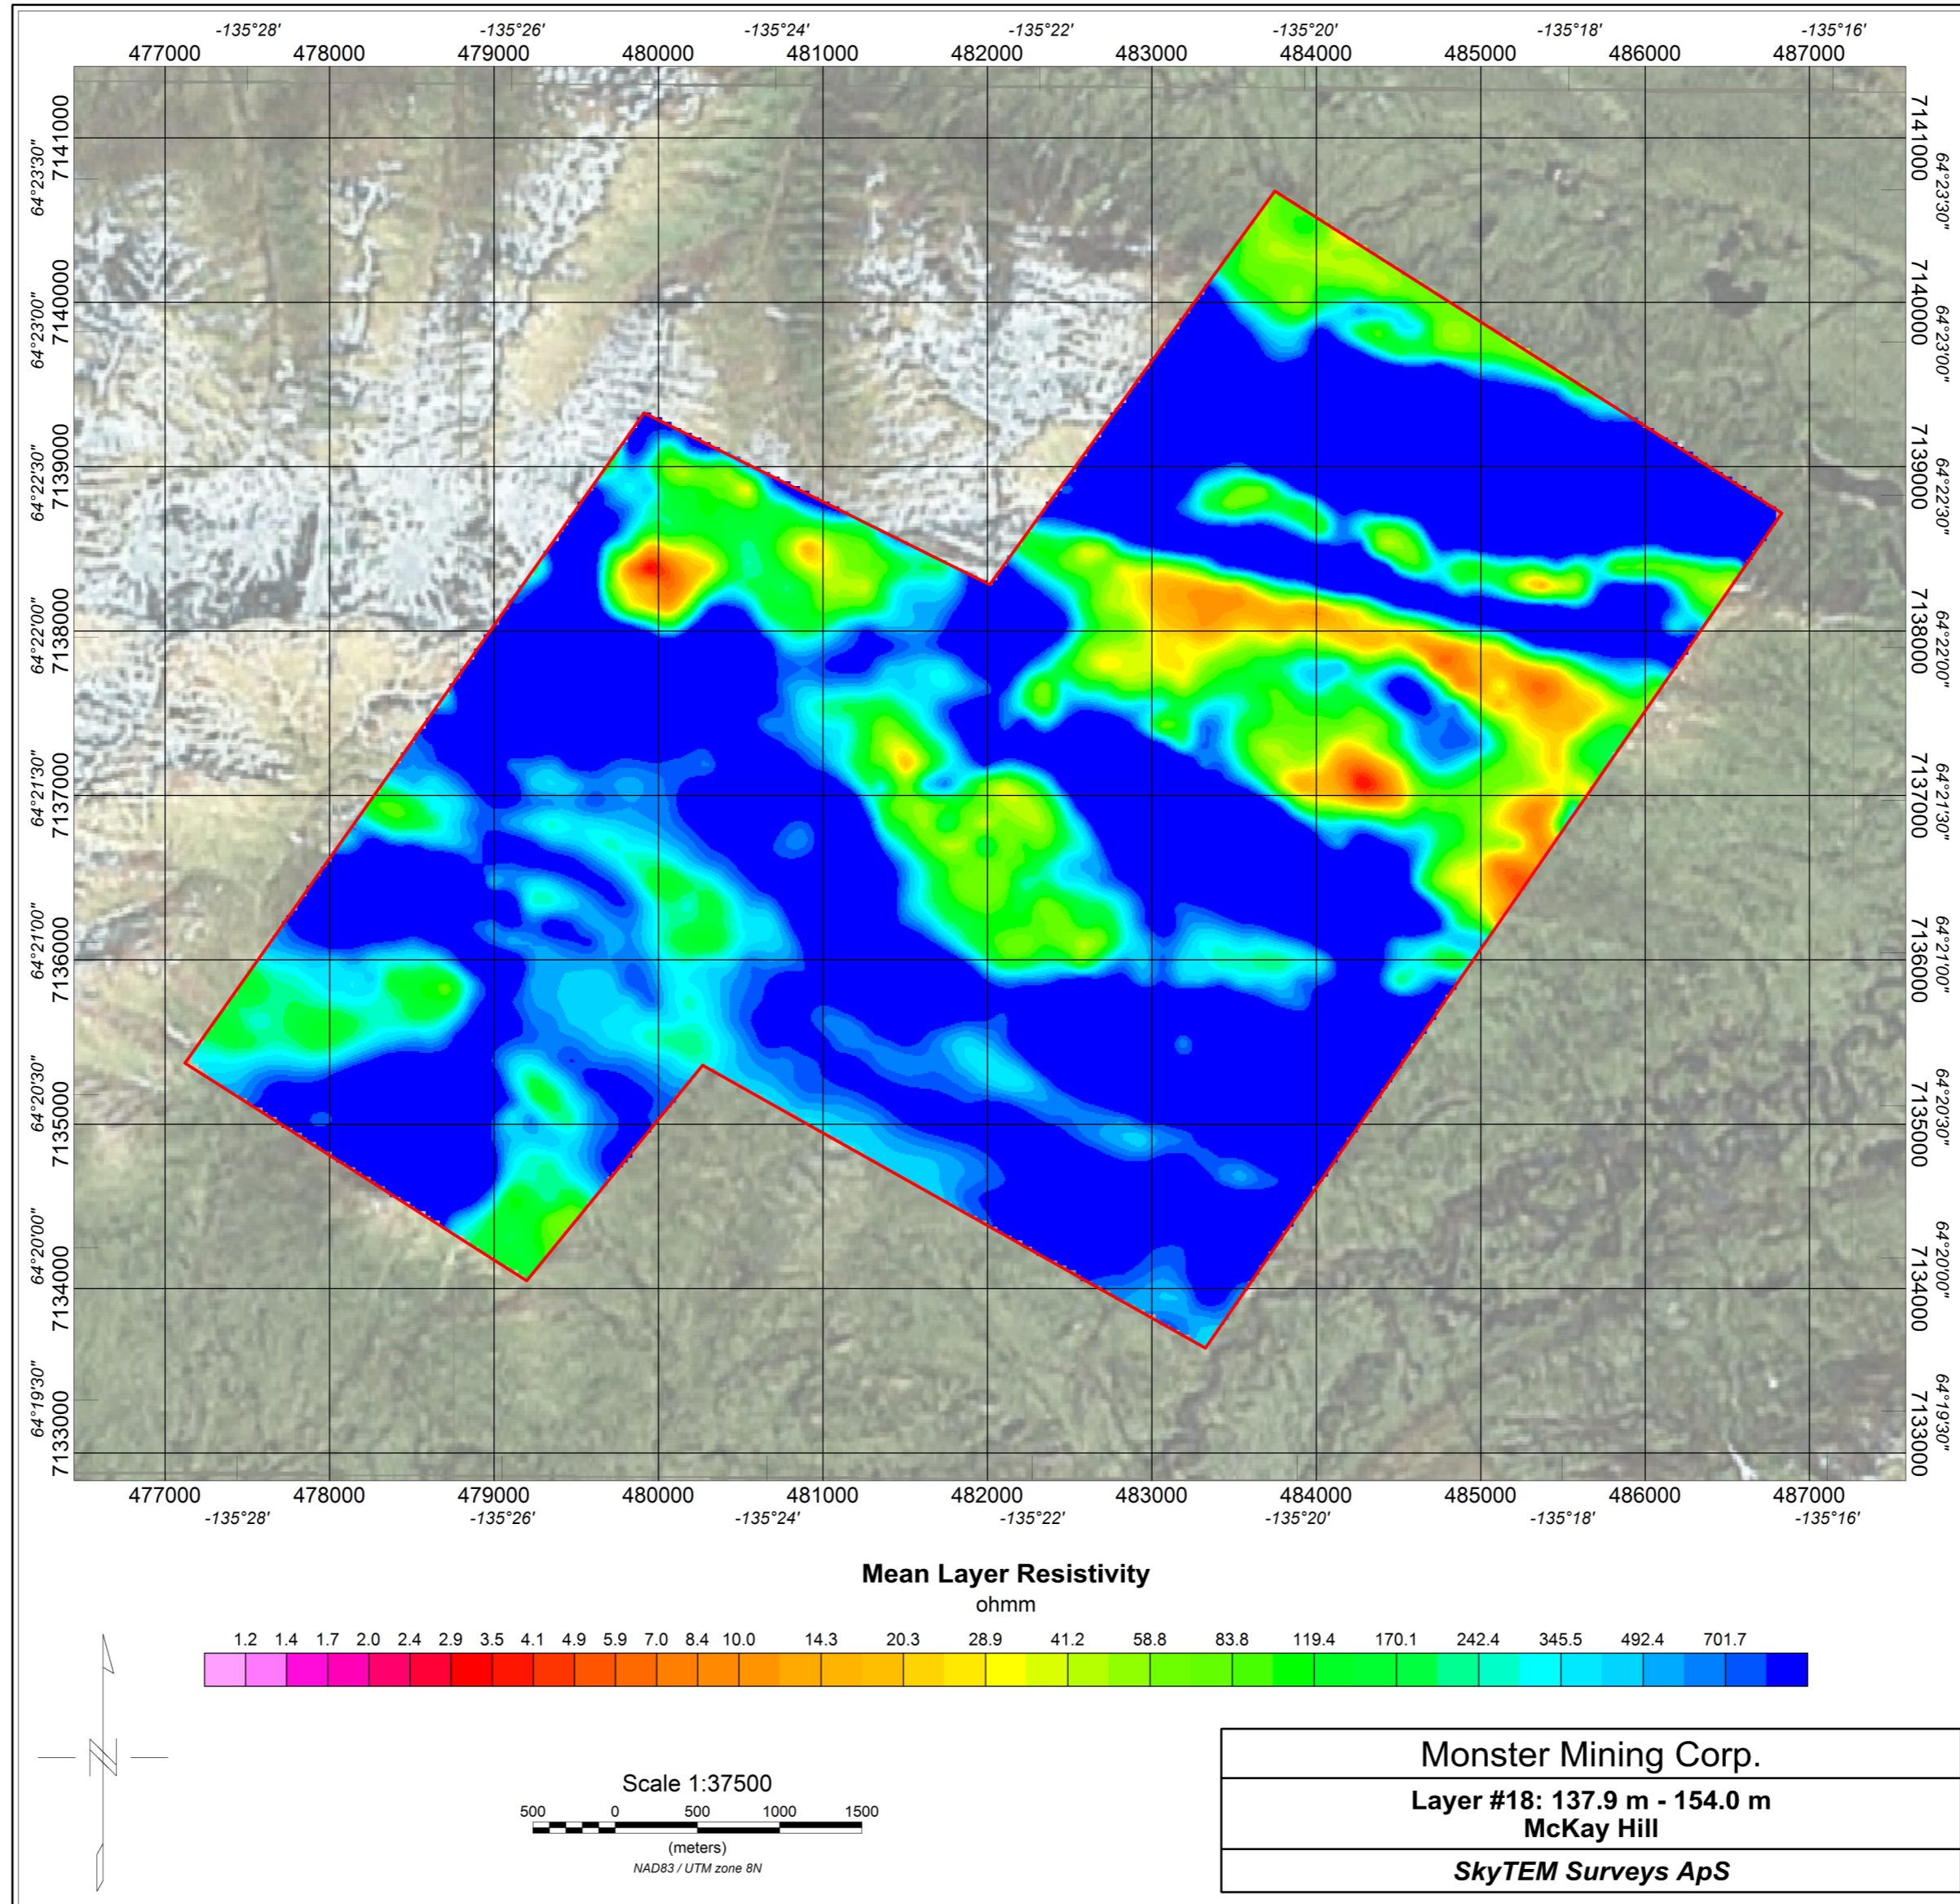

**Mean Layer Resistivity**  
ohmm

Monster Mining Corp.
Layer #13: 77.1 m - 87.1 m McKay Hill
SkyTEM Surveys ApS

**Mean Layer Resistivity**  
ohmm

Monster Mining Corp.
Layer #22: 213.4 m - 237.6 m McKay Hill
SkyTEM Surveys ApS