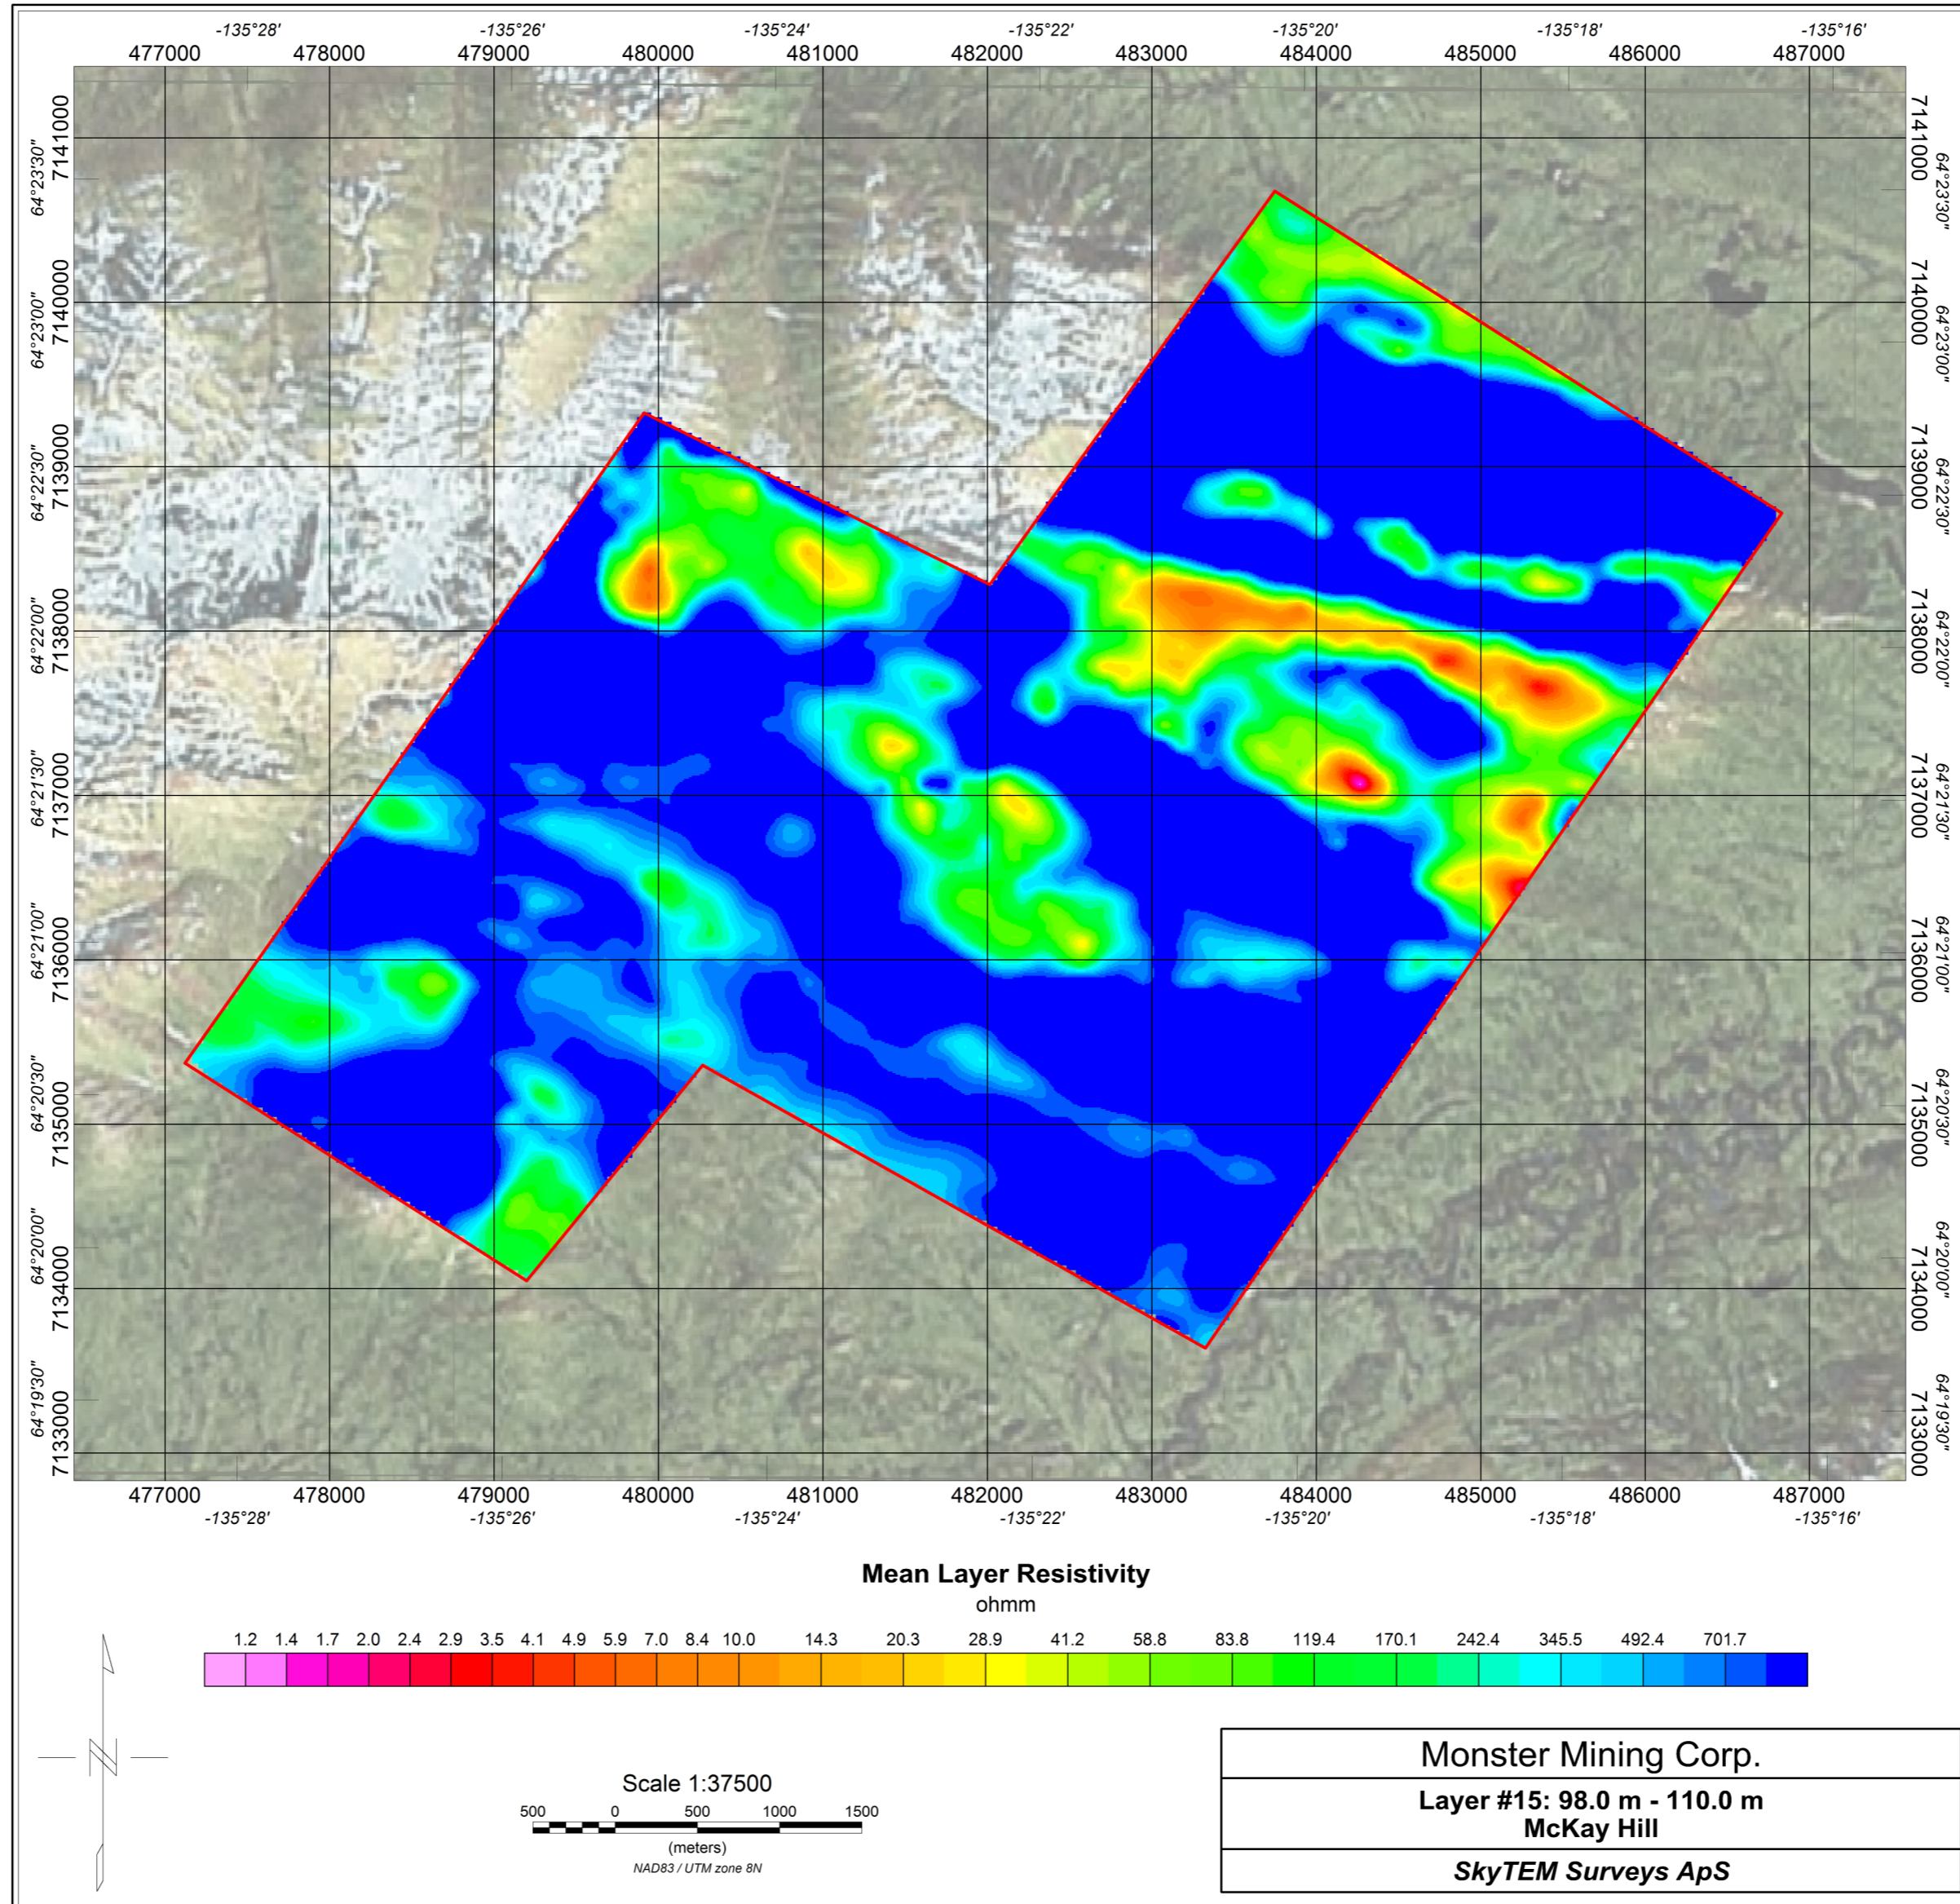

**Mean Layer Resistivity**  
ohmm

Monster Mining Corp.
Layer #13: 77.1 m - 87.1 m McKay Hill
SkyTEM Surveys ApS

**Mean Layer Resistivity**  
ohmm

Monster Mining Corp.
Layer #22: 213.4 m - 237.6 m McKay Hill
SkyTEM Surveys ApS