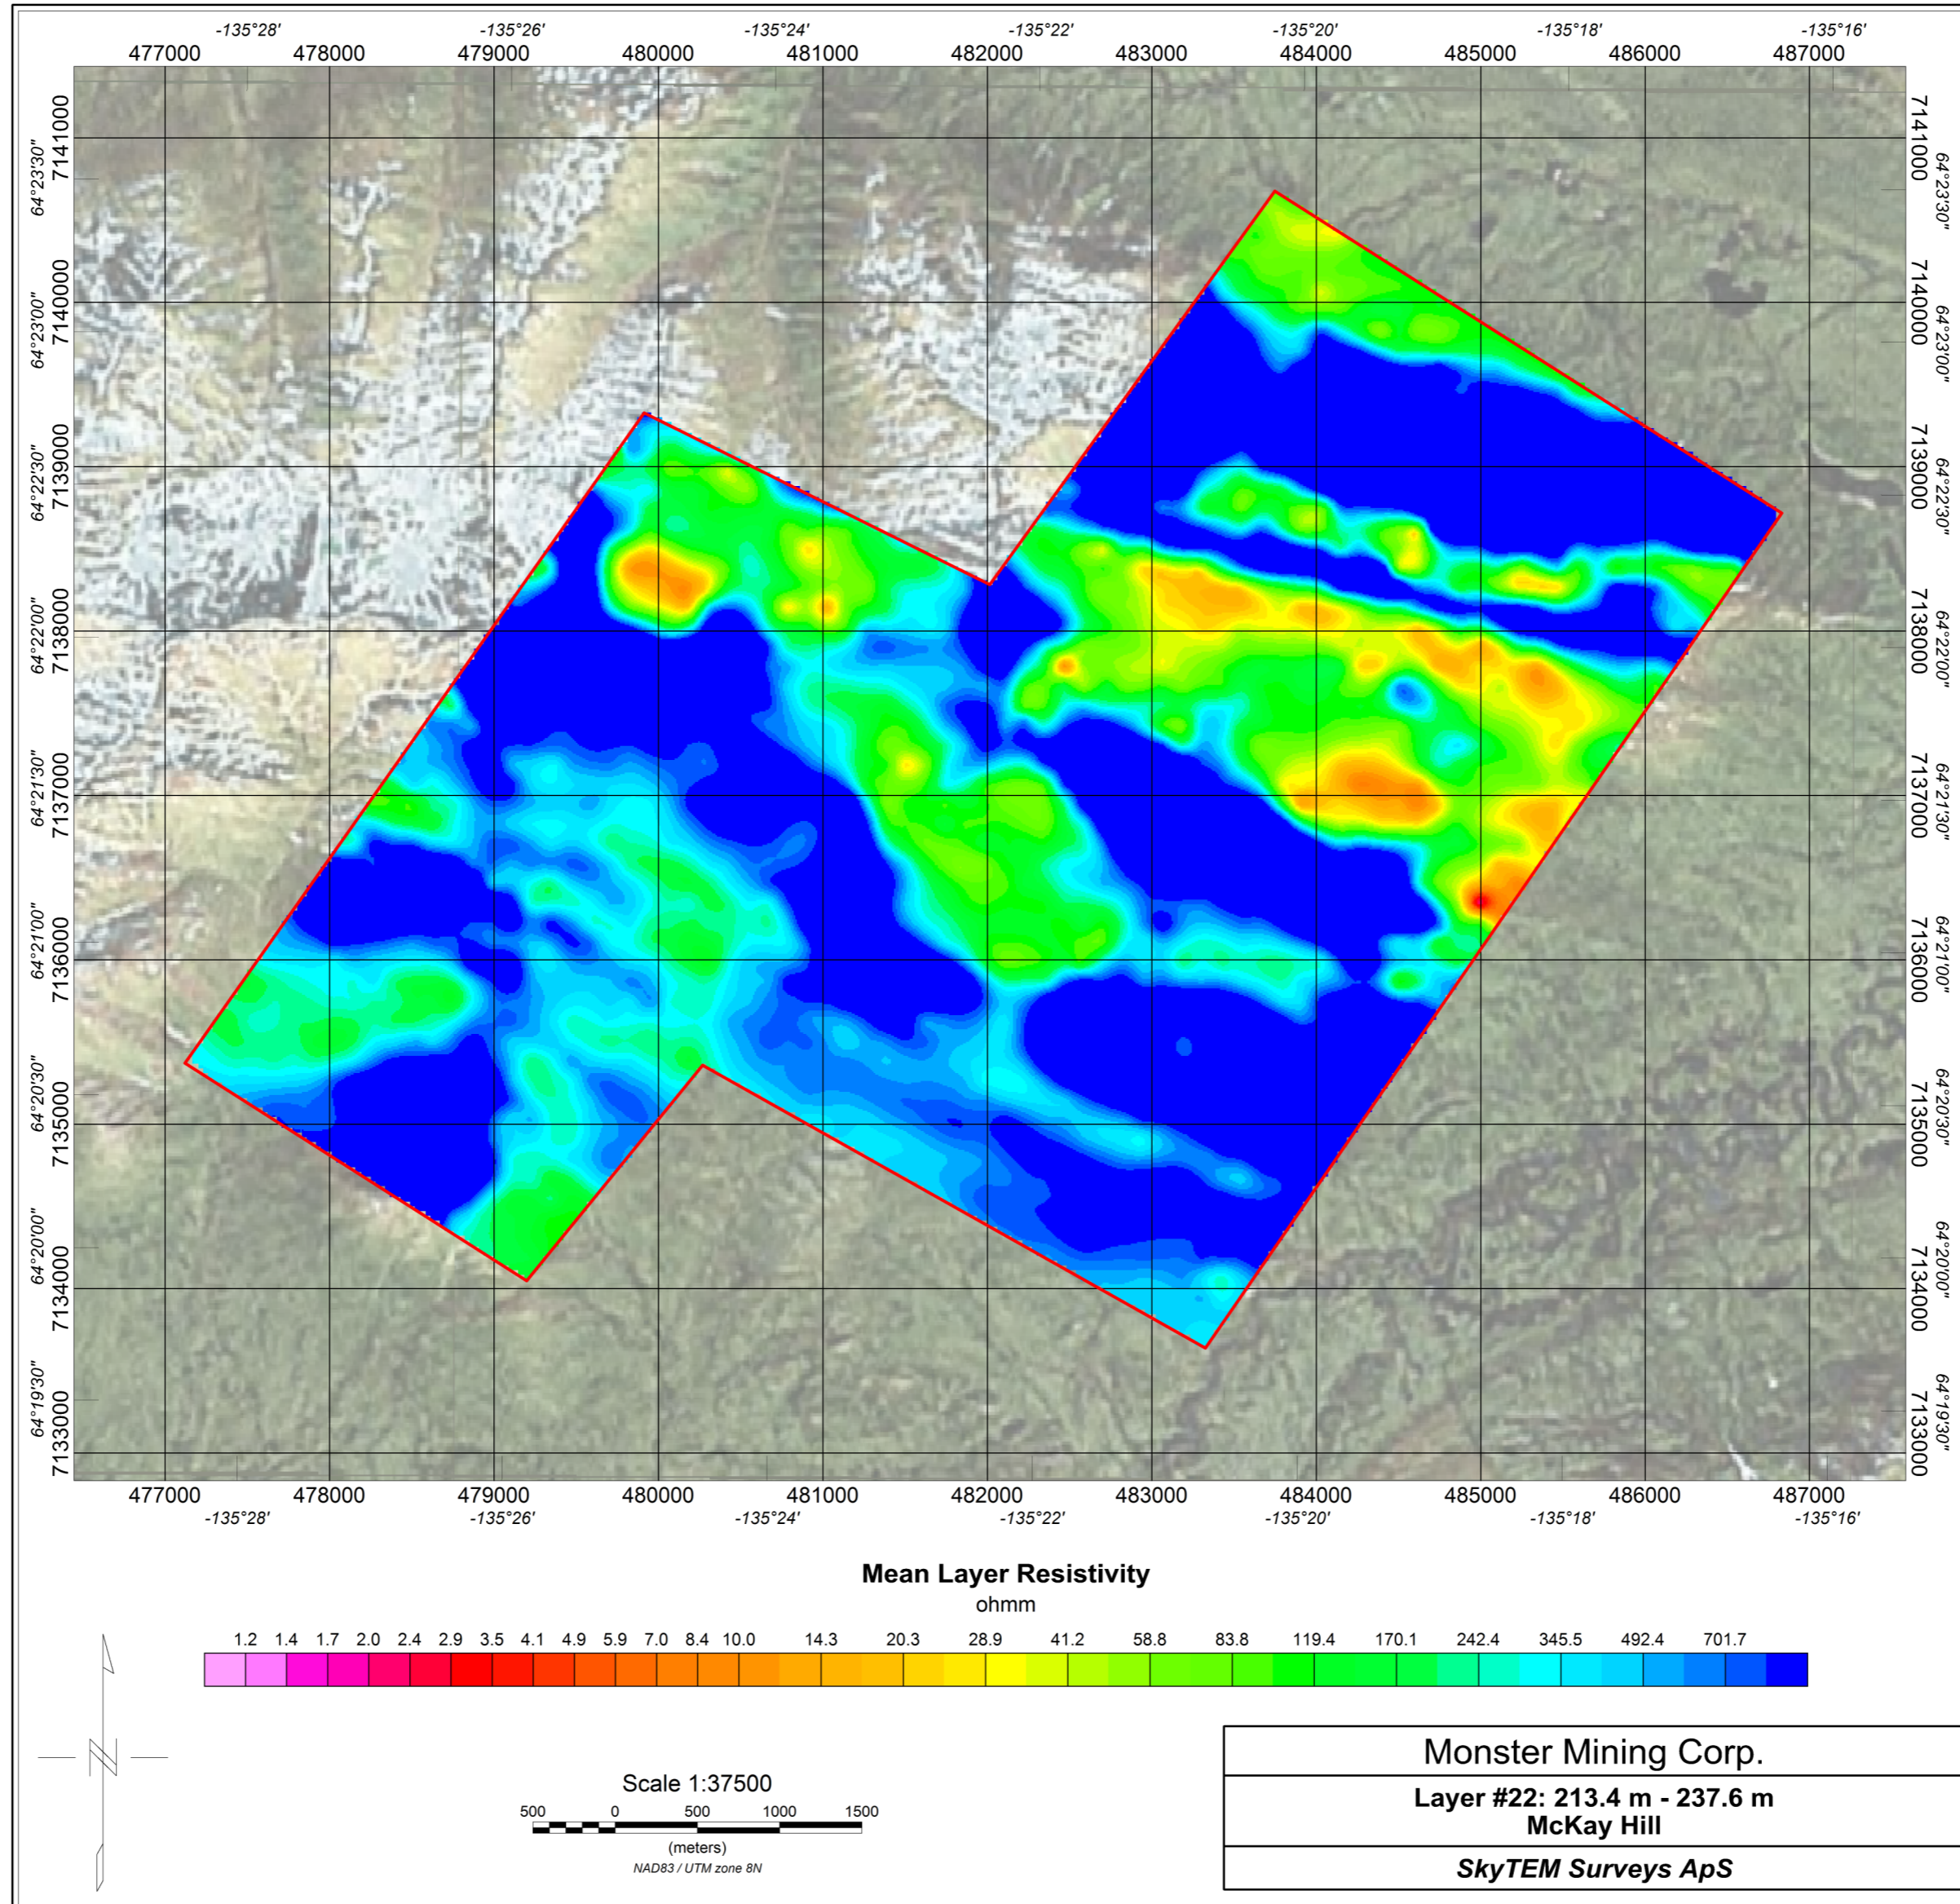

**Mean Layer Resistivity**  
ohmm

Monster Mining Corp.
Layer #13: 77.1 m - 87.1 m McKay Hill
SkyTEM Surveys ApS

**Mean Layer Resistivity**  
ohmm

Monster Mining Corp.
Layer #22: 213.4 m - 237.6 m McKay Hill
SkyTEM Surveys ApS