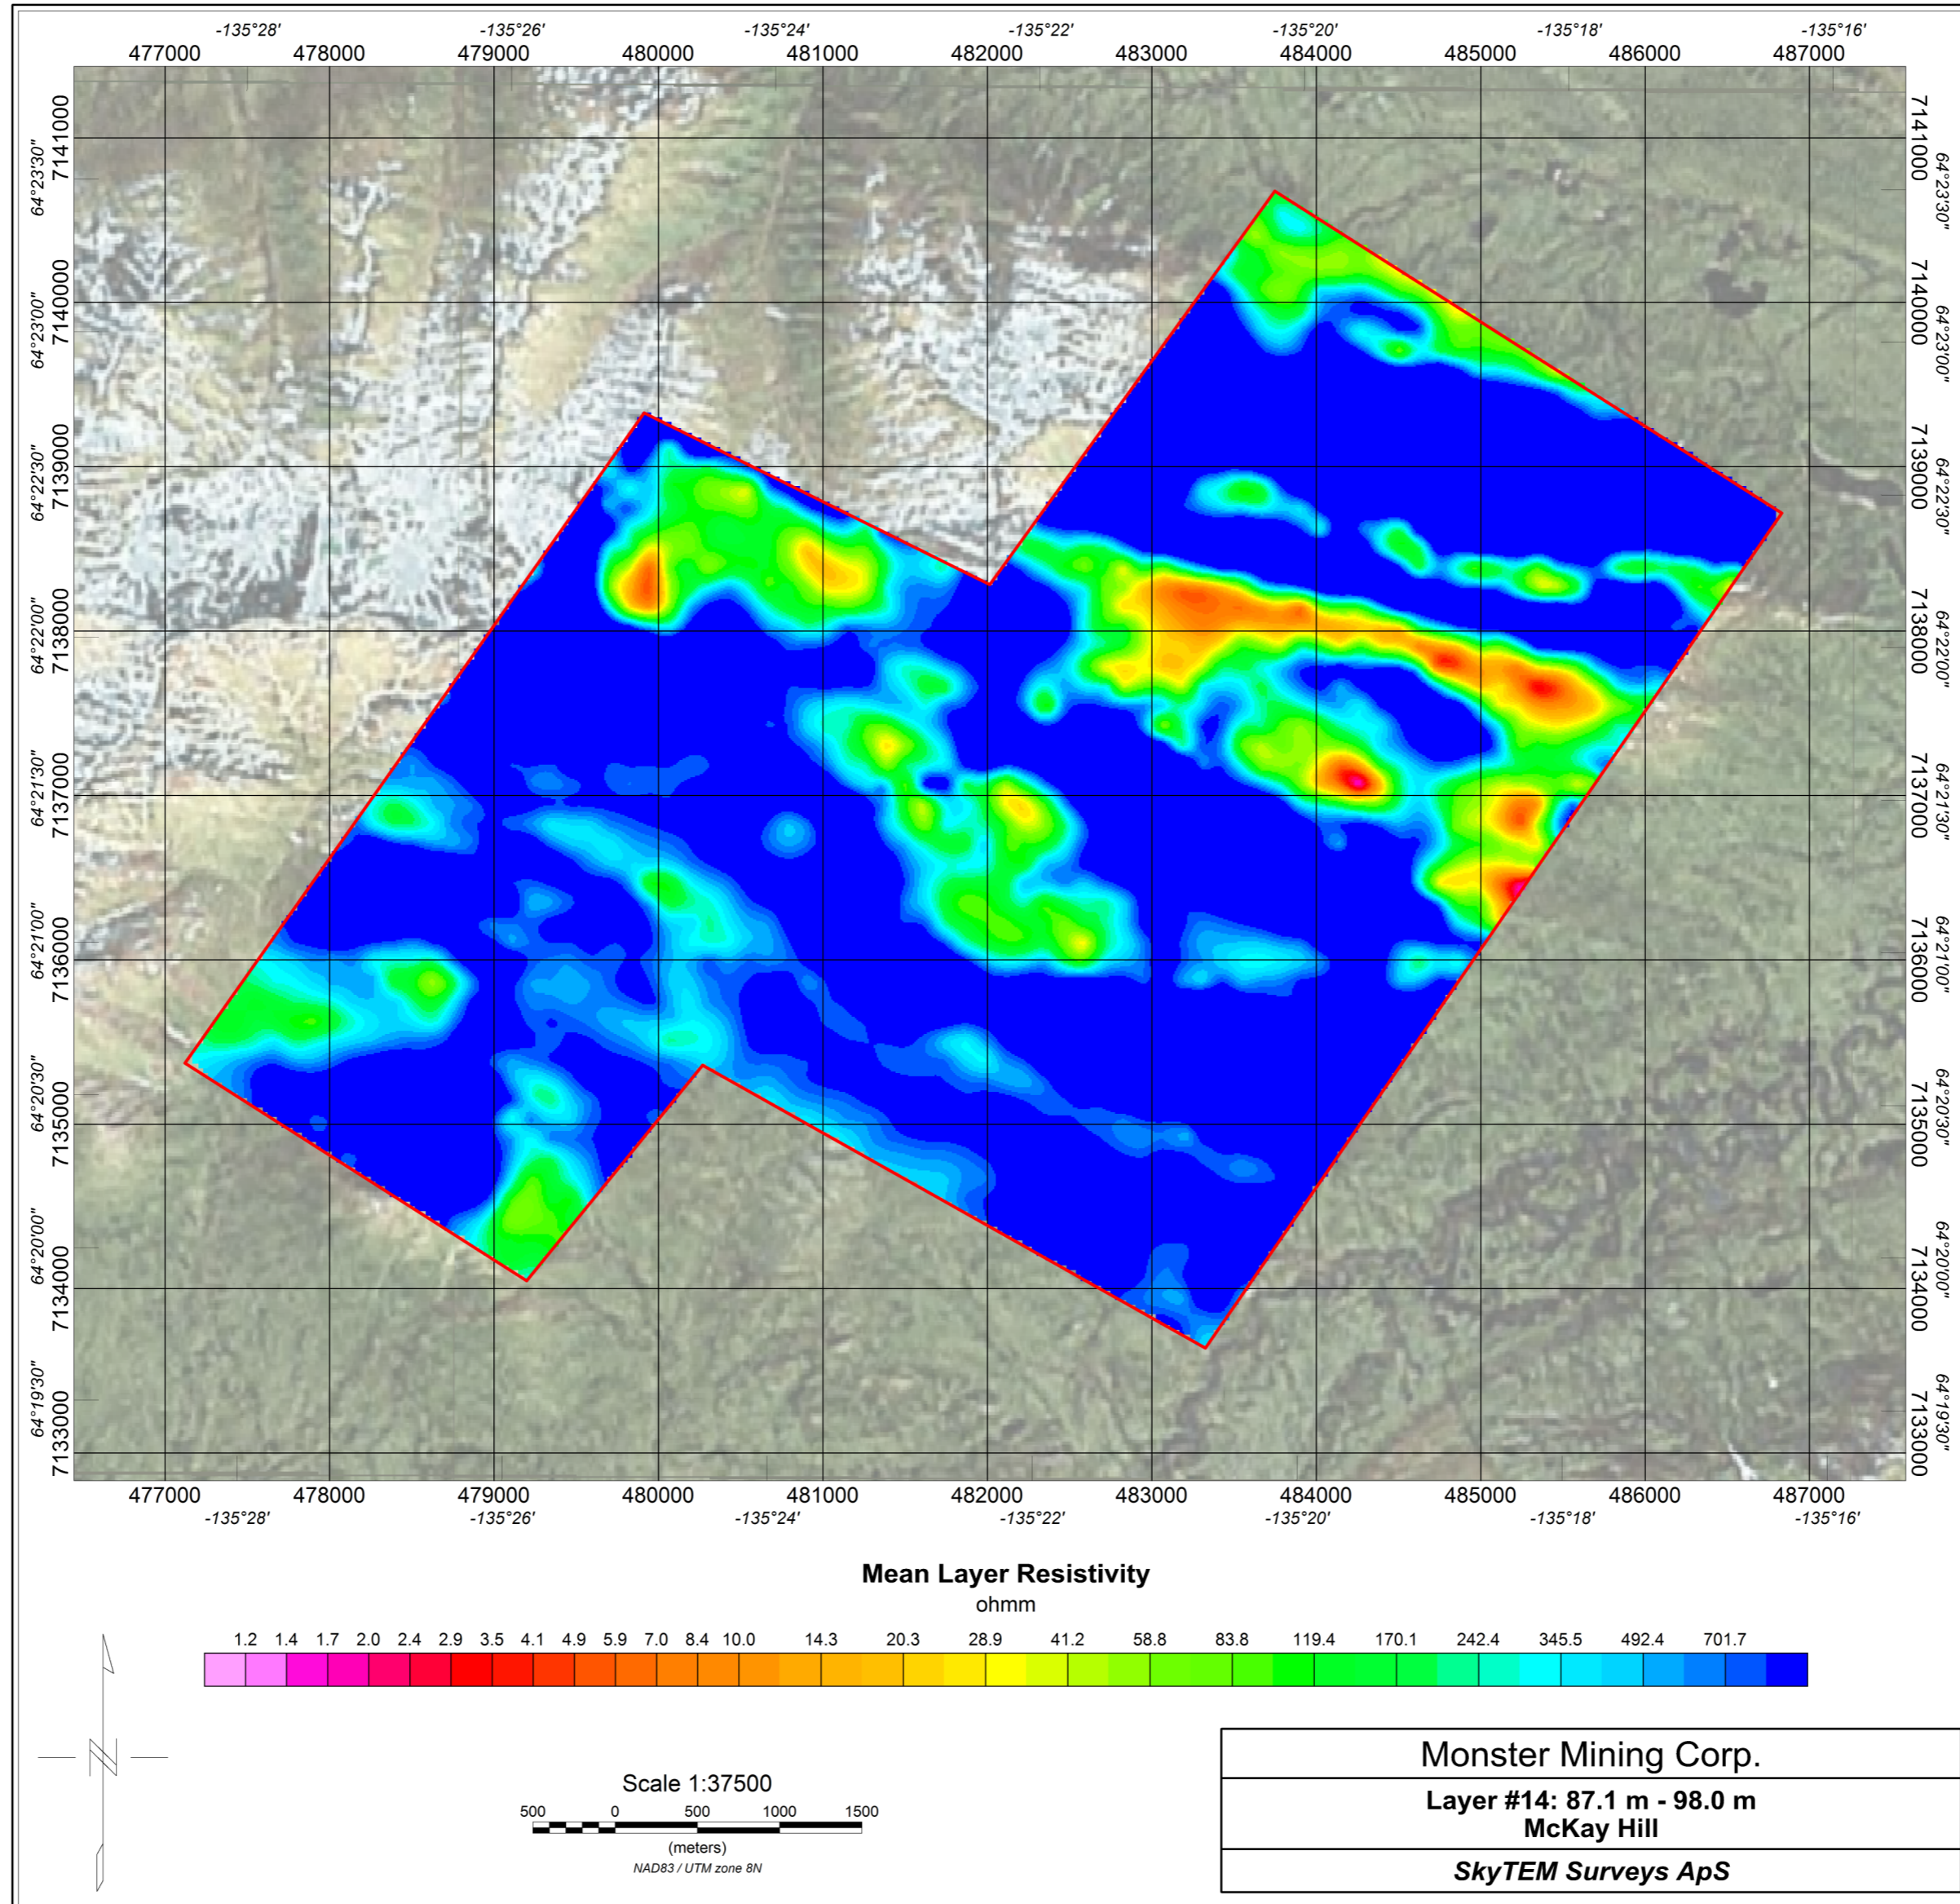

**Mean Layer Resistivity**  
ohmm

Monster Mining Corp.
Layer #13: 77.1 m - 87.1 m McKay Hill
SkyTEM Surveys ApS

**Mean Layer Resistivity**  
ohmm

Monster Mining Corp.
Layer #22: 213.4 m - 237.6 m McKay Hill
SkyTEM Surveys ApS