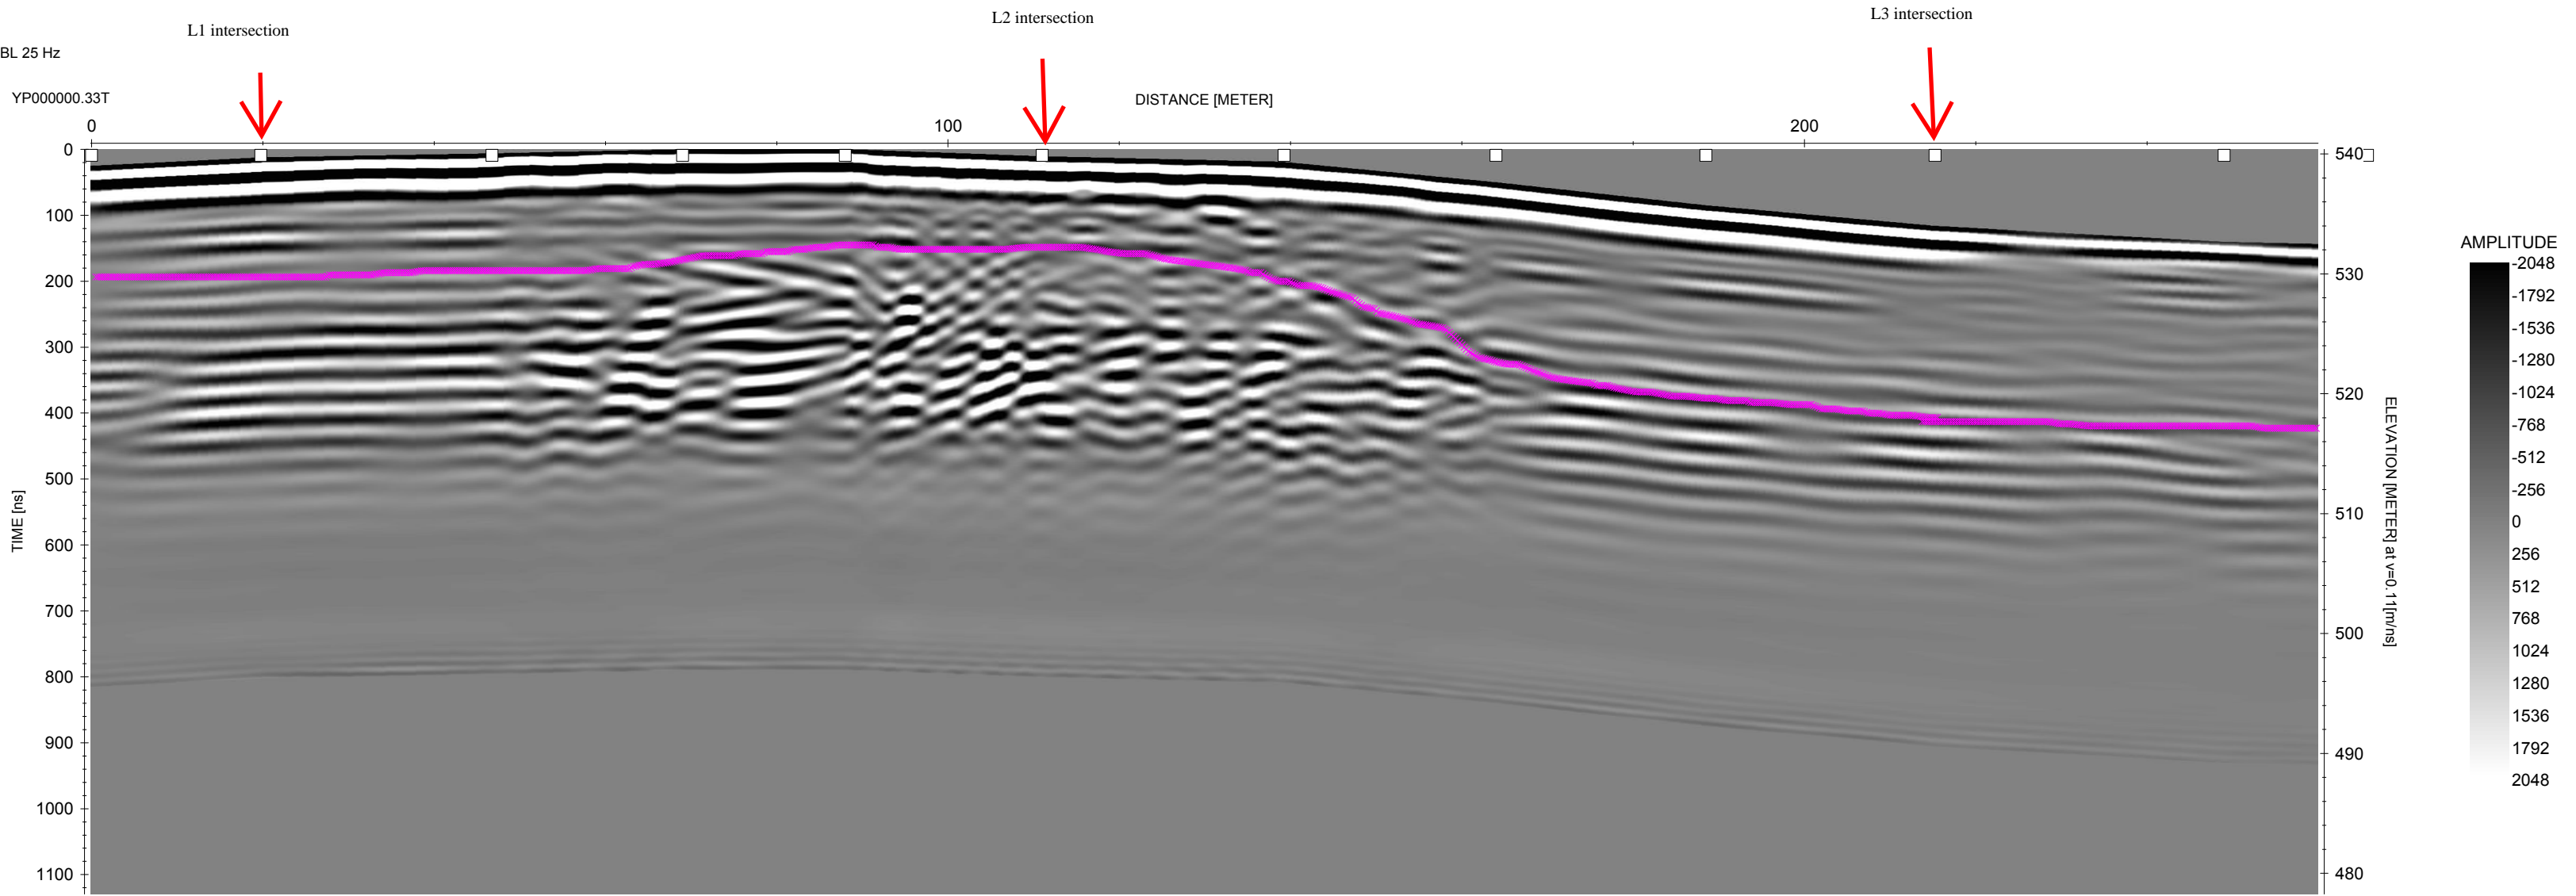

Baseline Radargram  
25 MHz with bedrock picks and Annotations

YP000000.33T)ISTANCE [METER]

111111111111111111111111059

AMPLITUDE

ELEVATION [METER] at v=0.1 [m/ns]