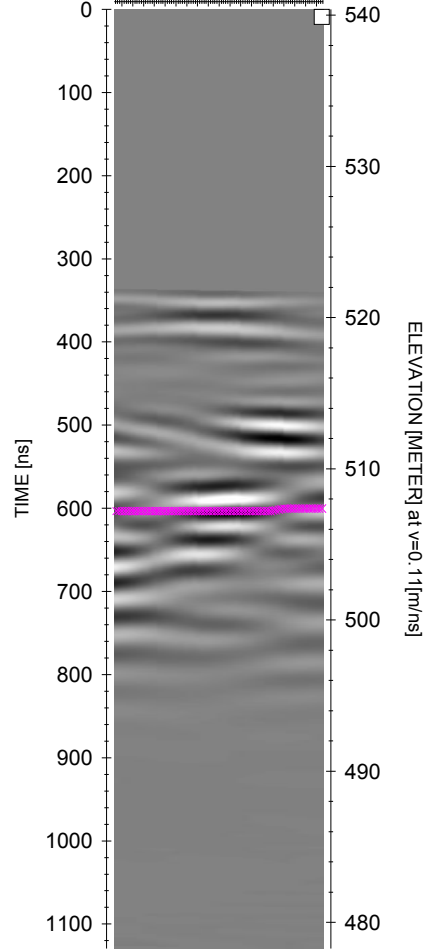

Baseline Radargram  
25 MHz with bedrock picks and Annotations

YP000000.33T)ISTANCE [METER]

111111111111111111111111059

AMPLITUDE

ELEVATION [METER] at v=0.1 [m/ns]