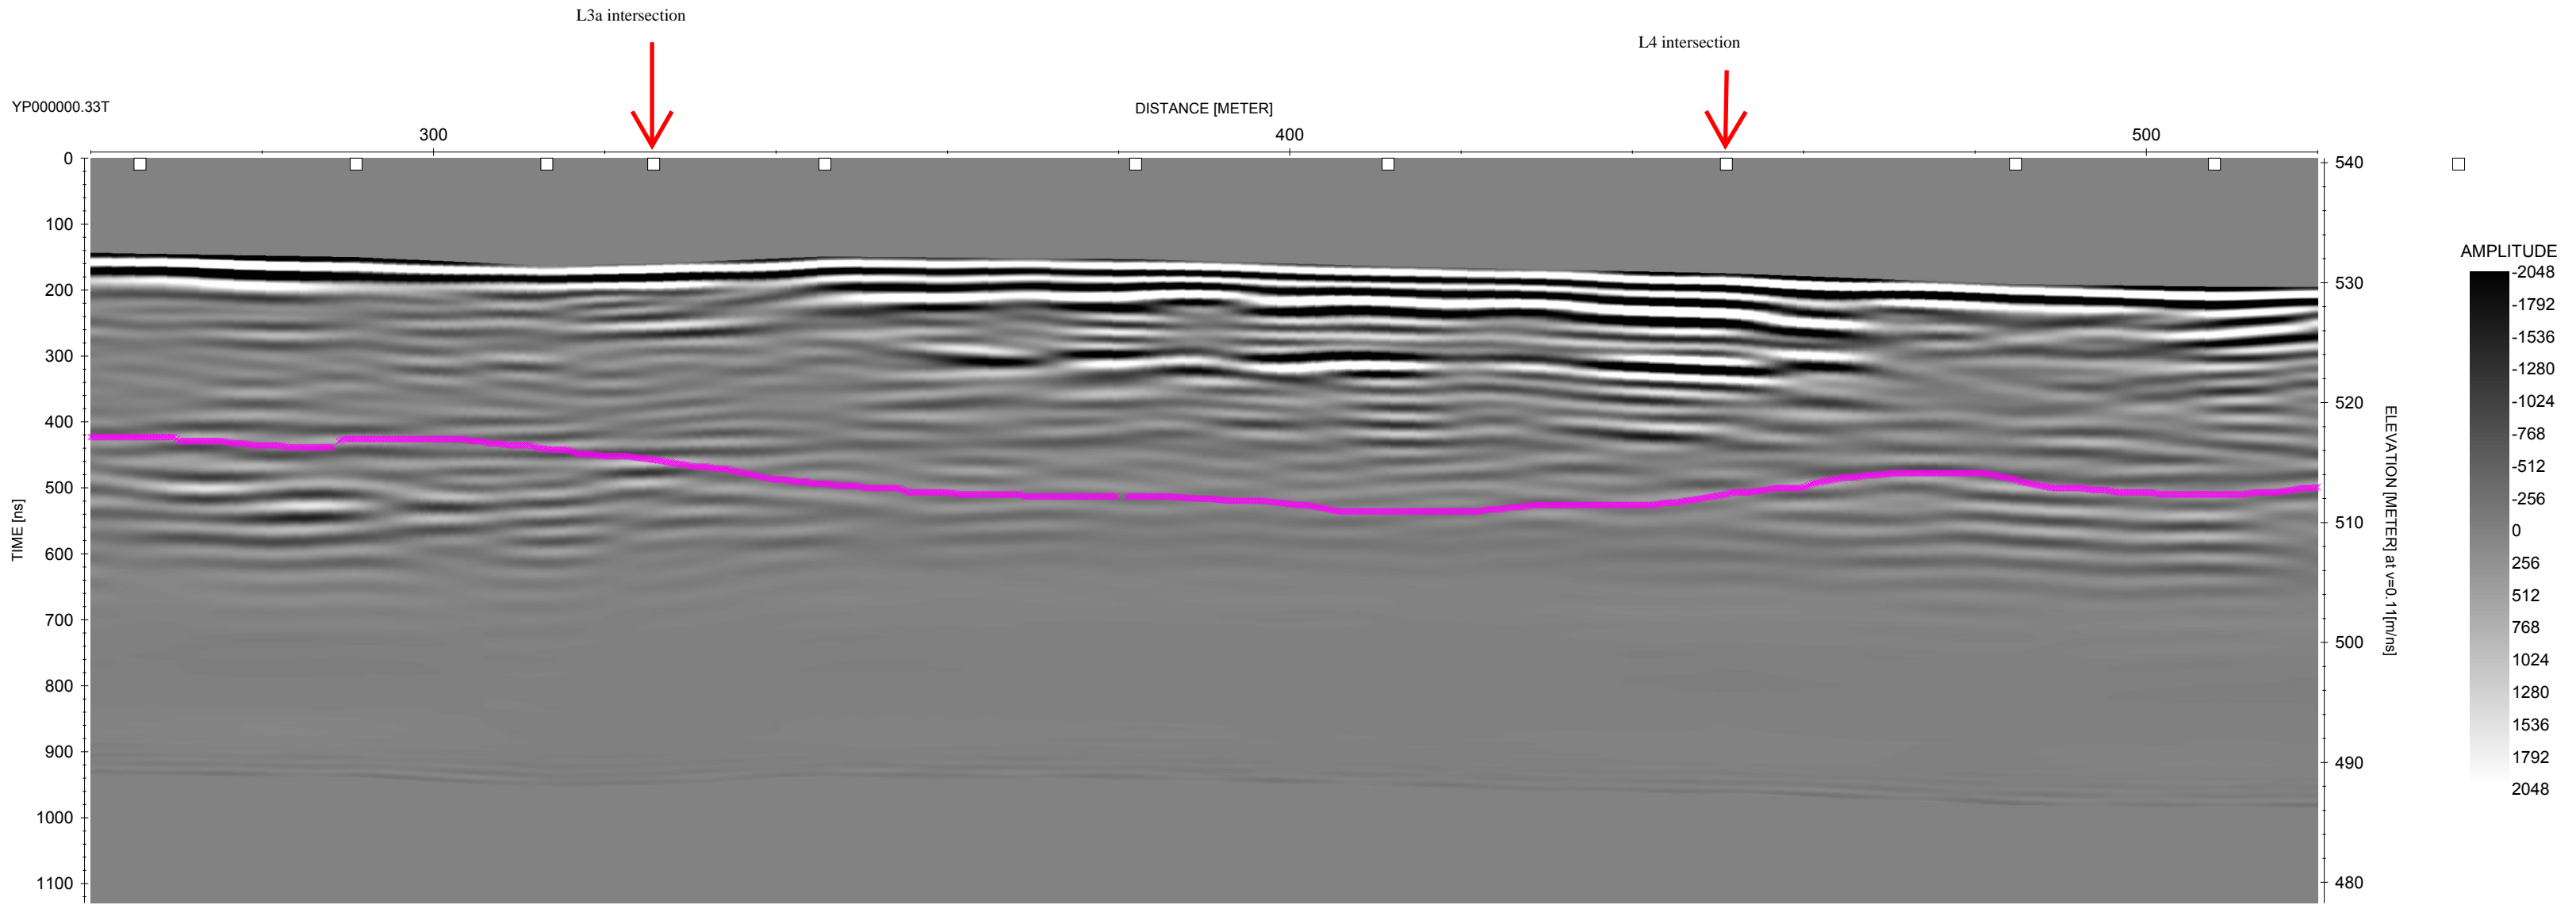

Baseline Radargram  
25 MHz with bedrock picks and Annotations

YP000000.33T)ISTANCE [METER]

111111111111111111111111059

AMPLITUDE

ELEVATION [METER] at v=0.1 [m/ns]