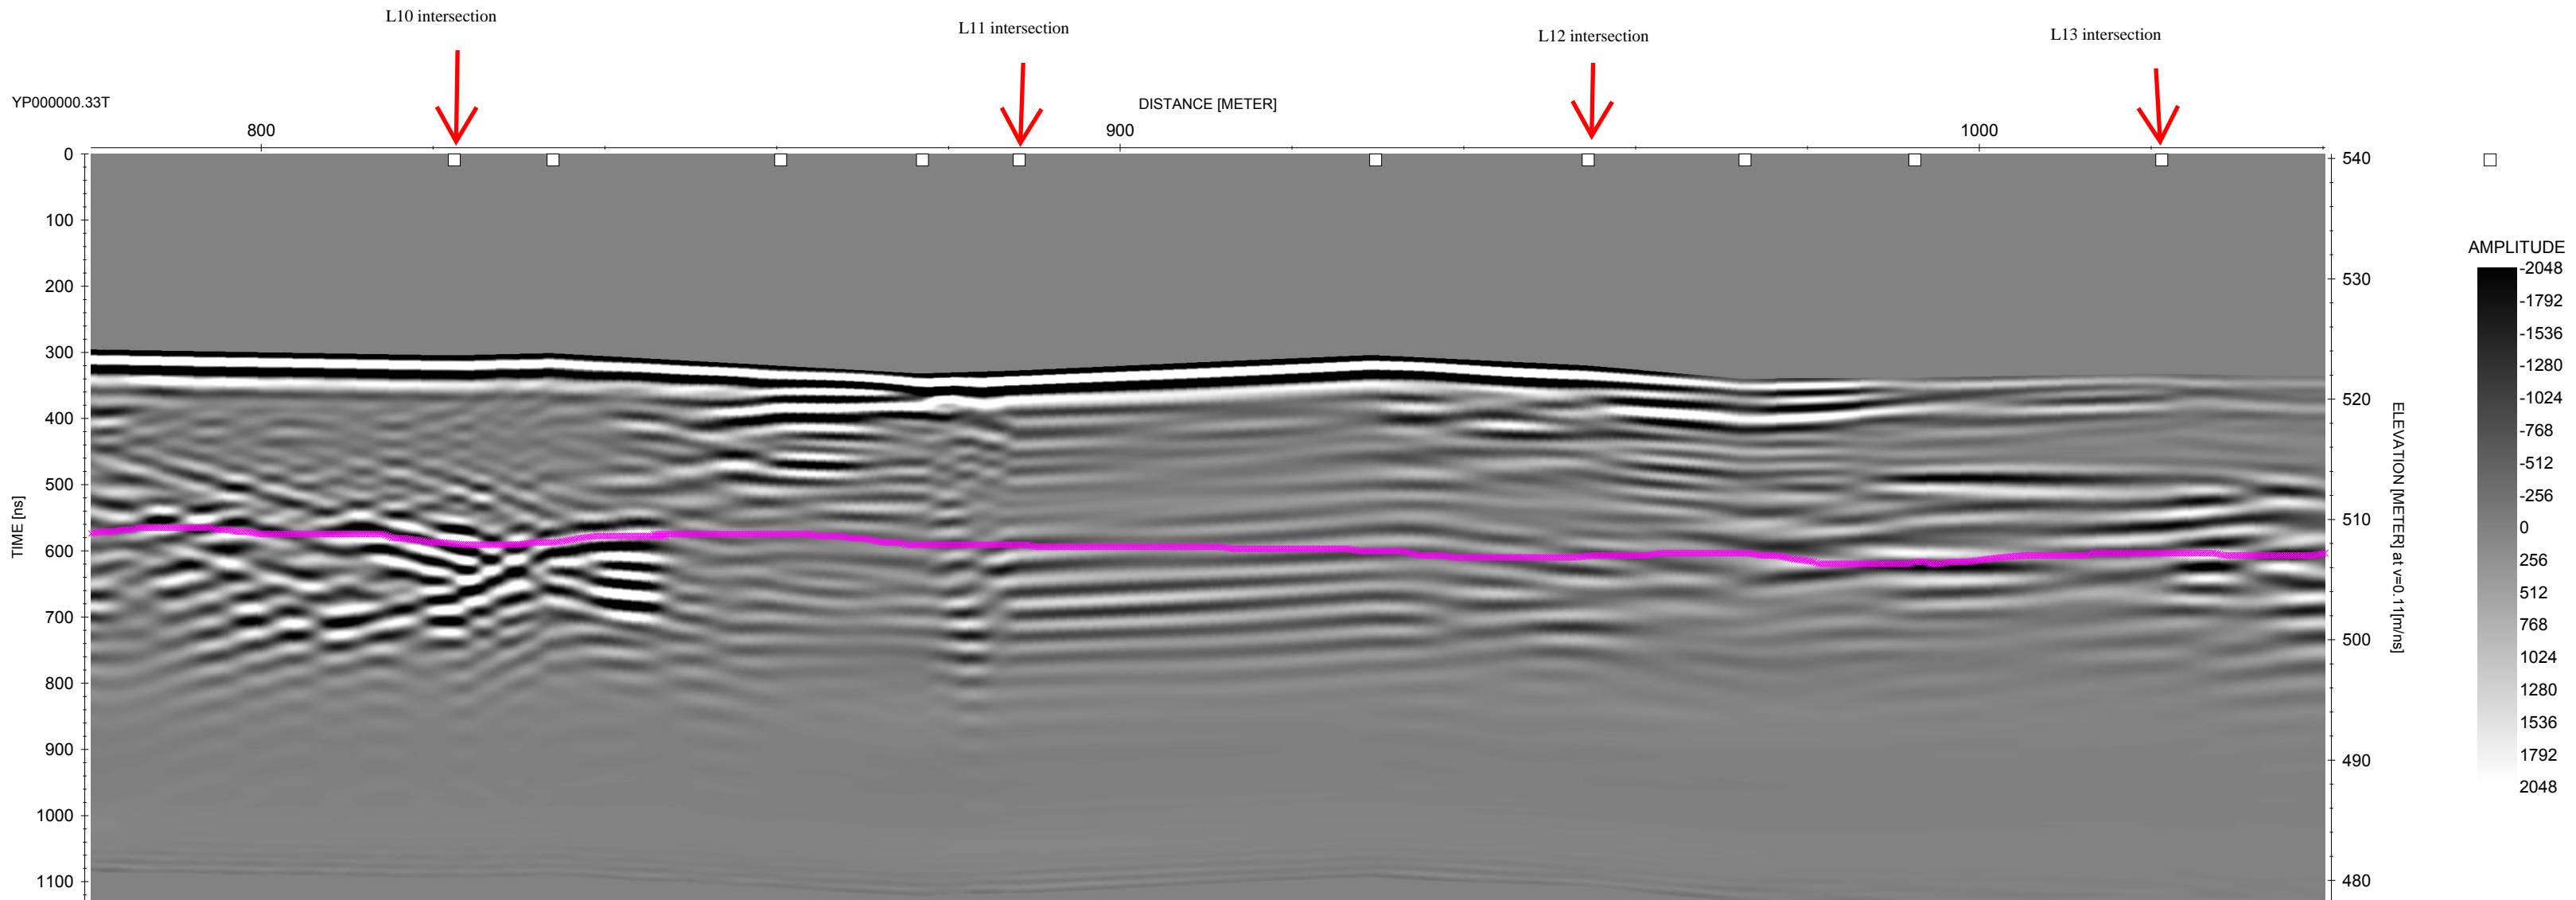

Baseline Radargram  
25 MHz with bedrock picks and Annotations

YP000000.33T)ISTANCE [METER]

111111111111111111111111059

AMPLITUDE

ELEVATION [METER] at v=0.1 [m/ns]