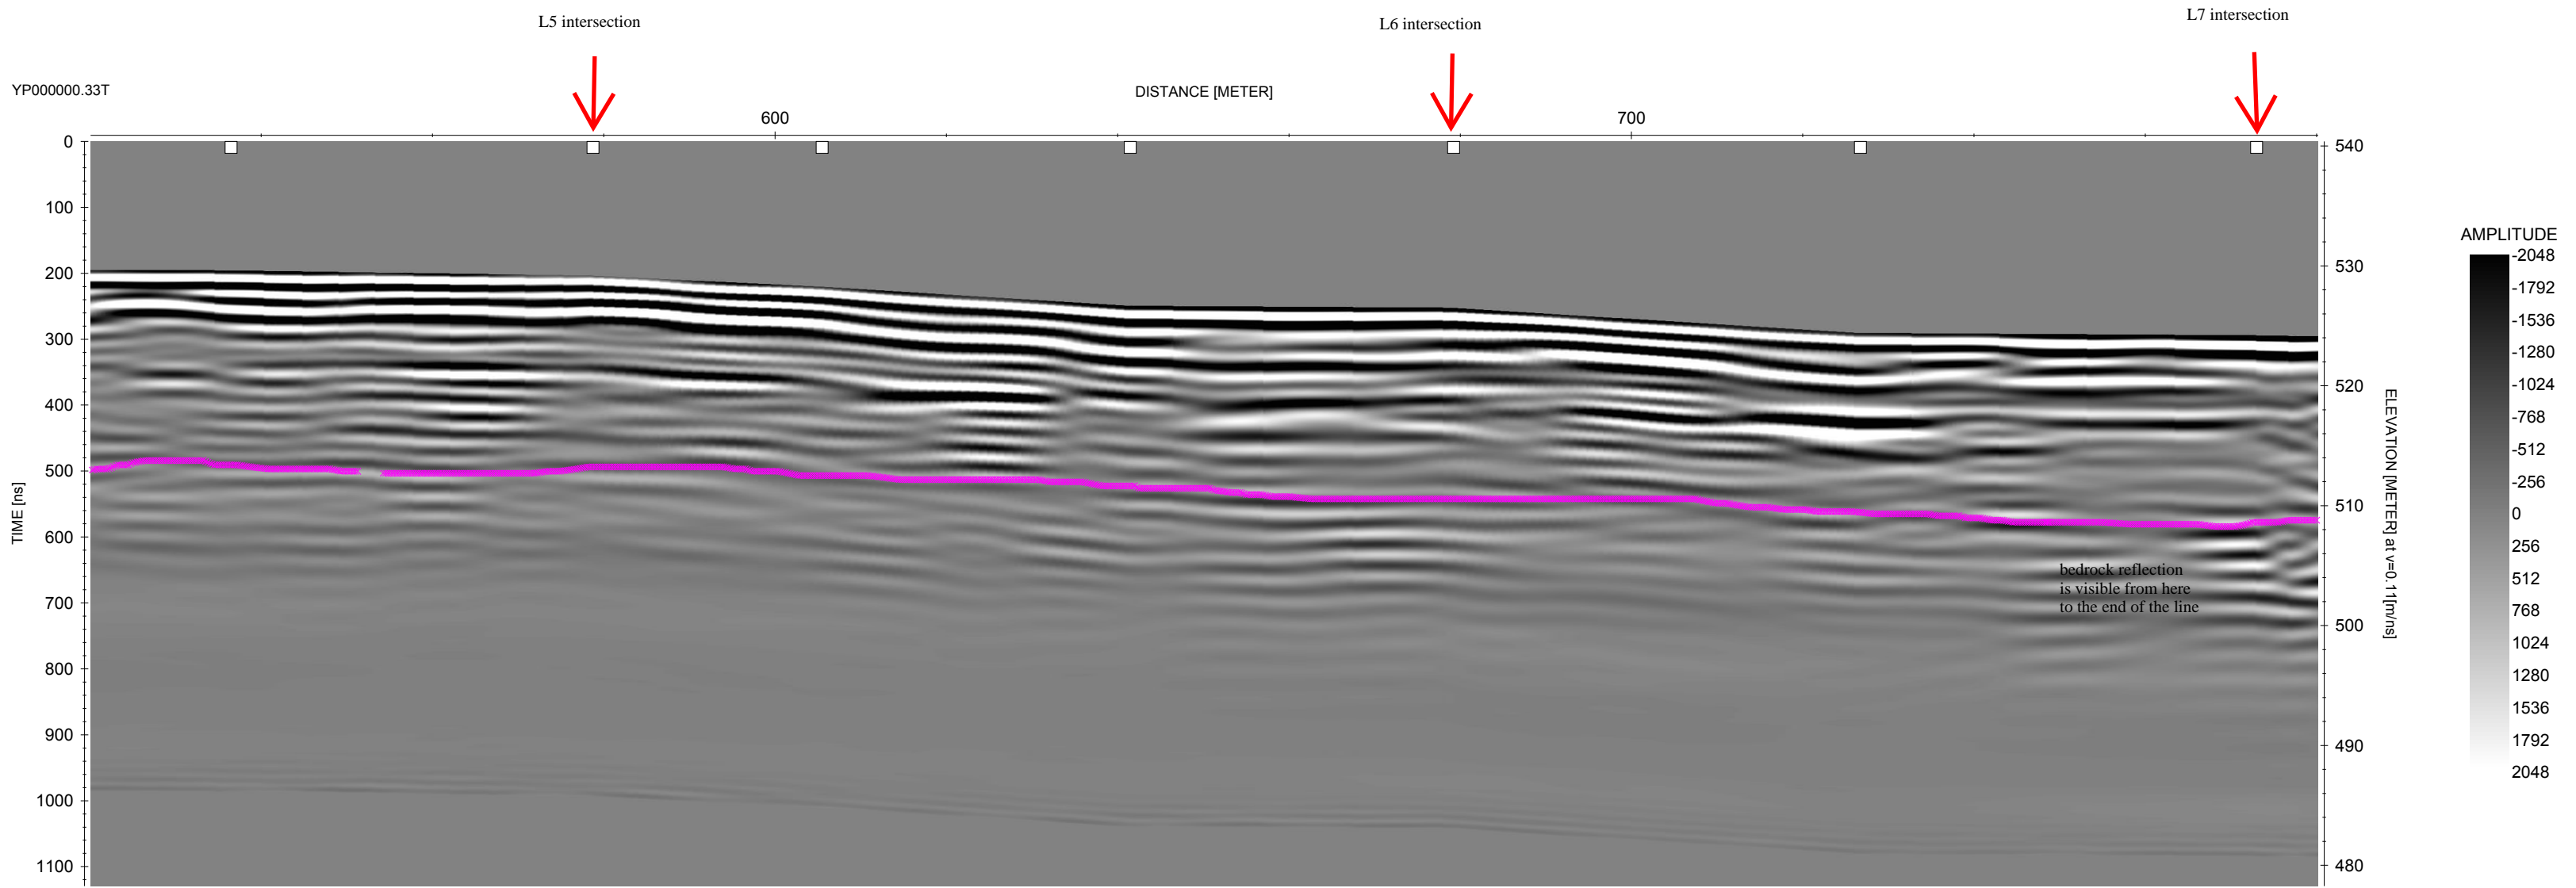

Baseline Radargram  
25 MHz with bedrock picks and Annotations

YP000000.33T)ISTANCE [METER]

111111111111111111111111059

AMPLITUDE

ELEVATION [METER] at v=0.1 [m/ns]