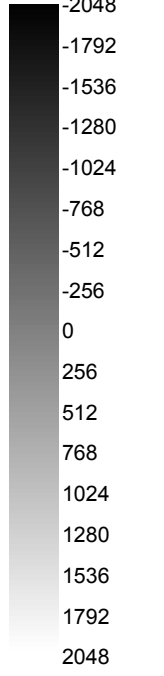

Baseline Radargram  
25 MHz with bedrock picks and Annotations

YP000000.33T)ISTANCE [METER]

111111111111111111111111059

AMPLITUDE

ELEVATION [METER] at v=0.1 [m/ns]