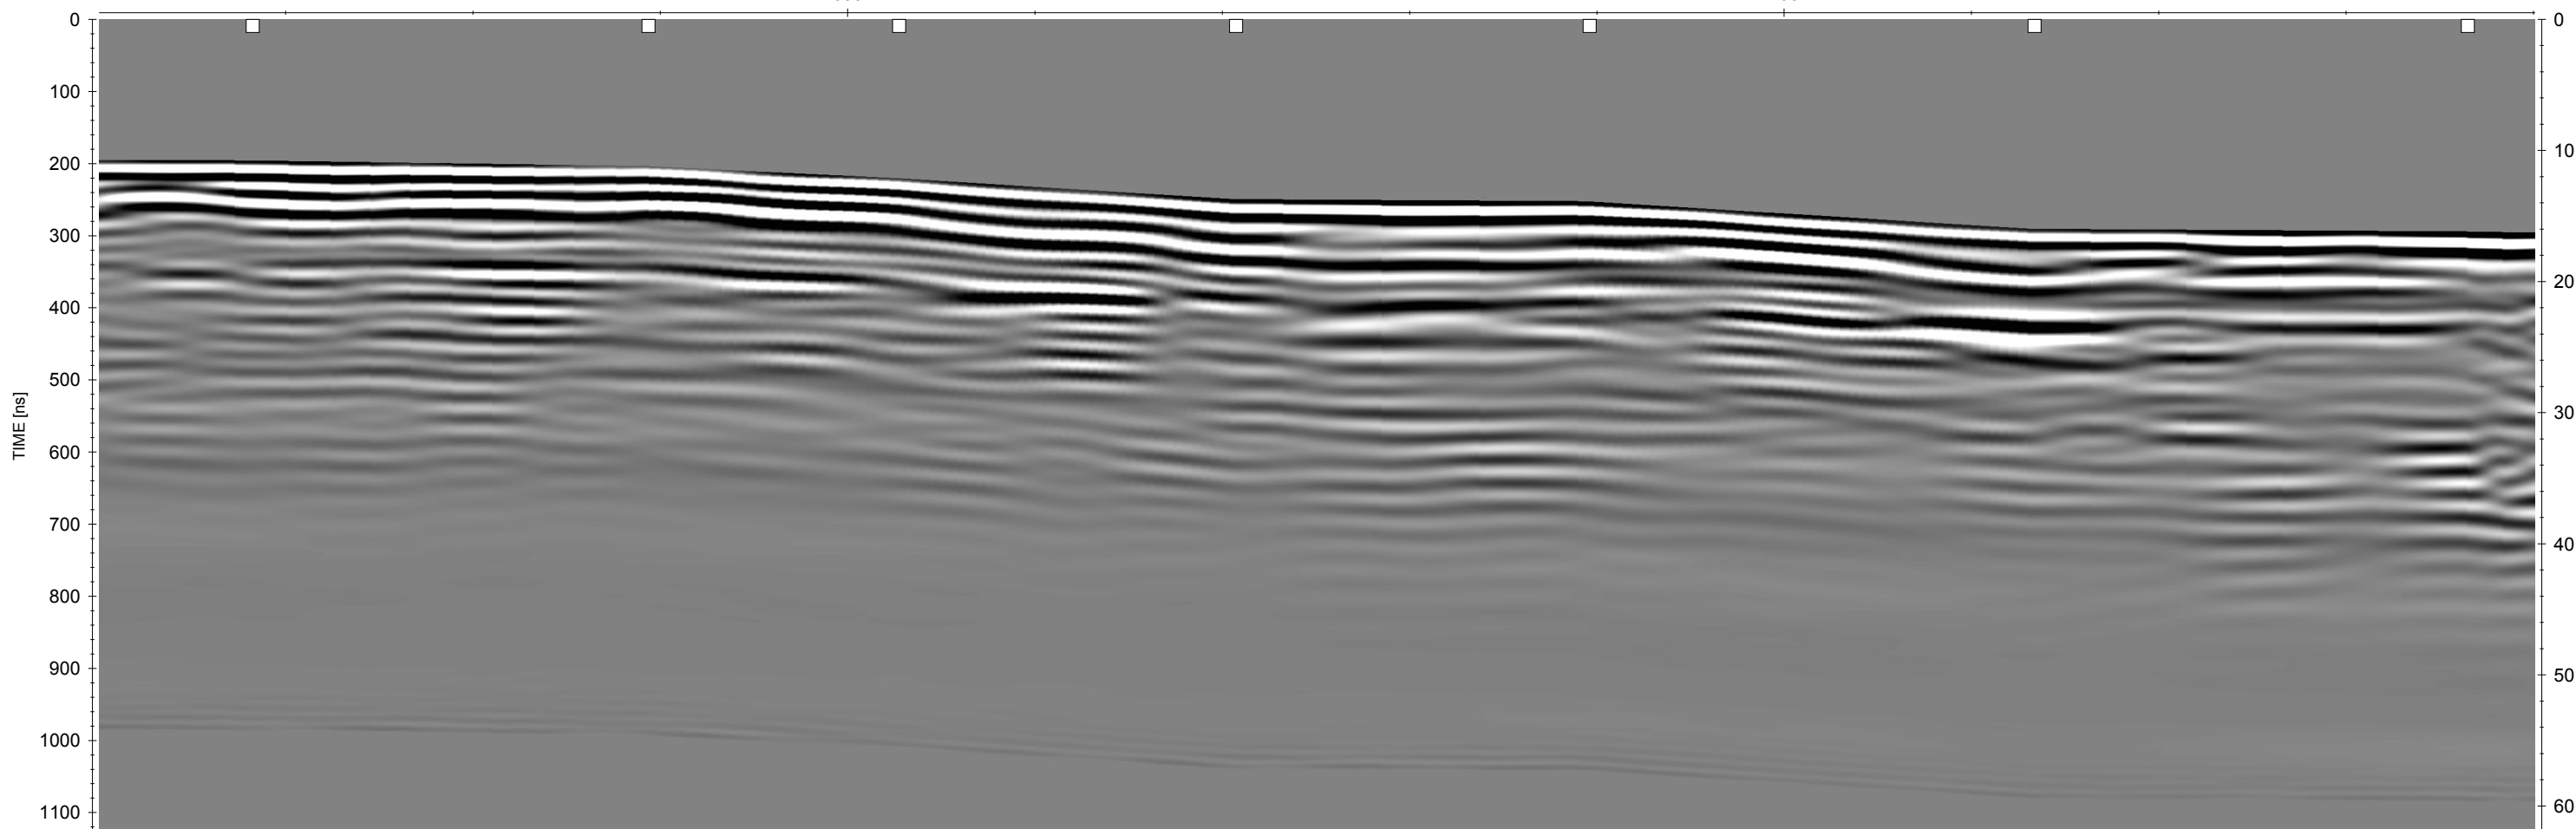

Baseline Radargram  
25 MHz

YP000000.33T

DISTANCE [METER]

300

400

500

□

YP000000.33T

DISTANCE [METER]

600

700

AMPLITUDE

-2048

-1792

-1536

-1280

-1024

-768

-512

-256

0

256

512

768

1024

1280

1536

1792

2048

YP000000.33T

DISTANCE [METER]

800