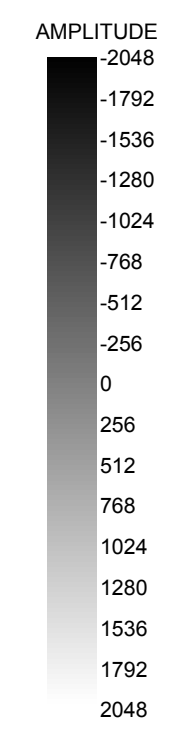

Baseline Radargram  
25 MHz

YP000000.33T

DISTANCE [METER]

300

400

500

□

YP000000.33T

DISTANCE [METER]

600

700

AMPLITUDE

-2048

-1792

-1536

-1280

-1024

-768

-512

-256

0

256

512

768

1024

1280

1536

1792

2048

YP000000.33T

DISTANCE [METER]

800