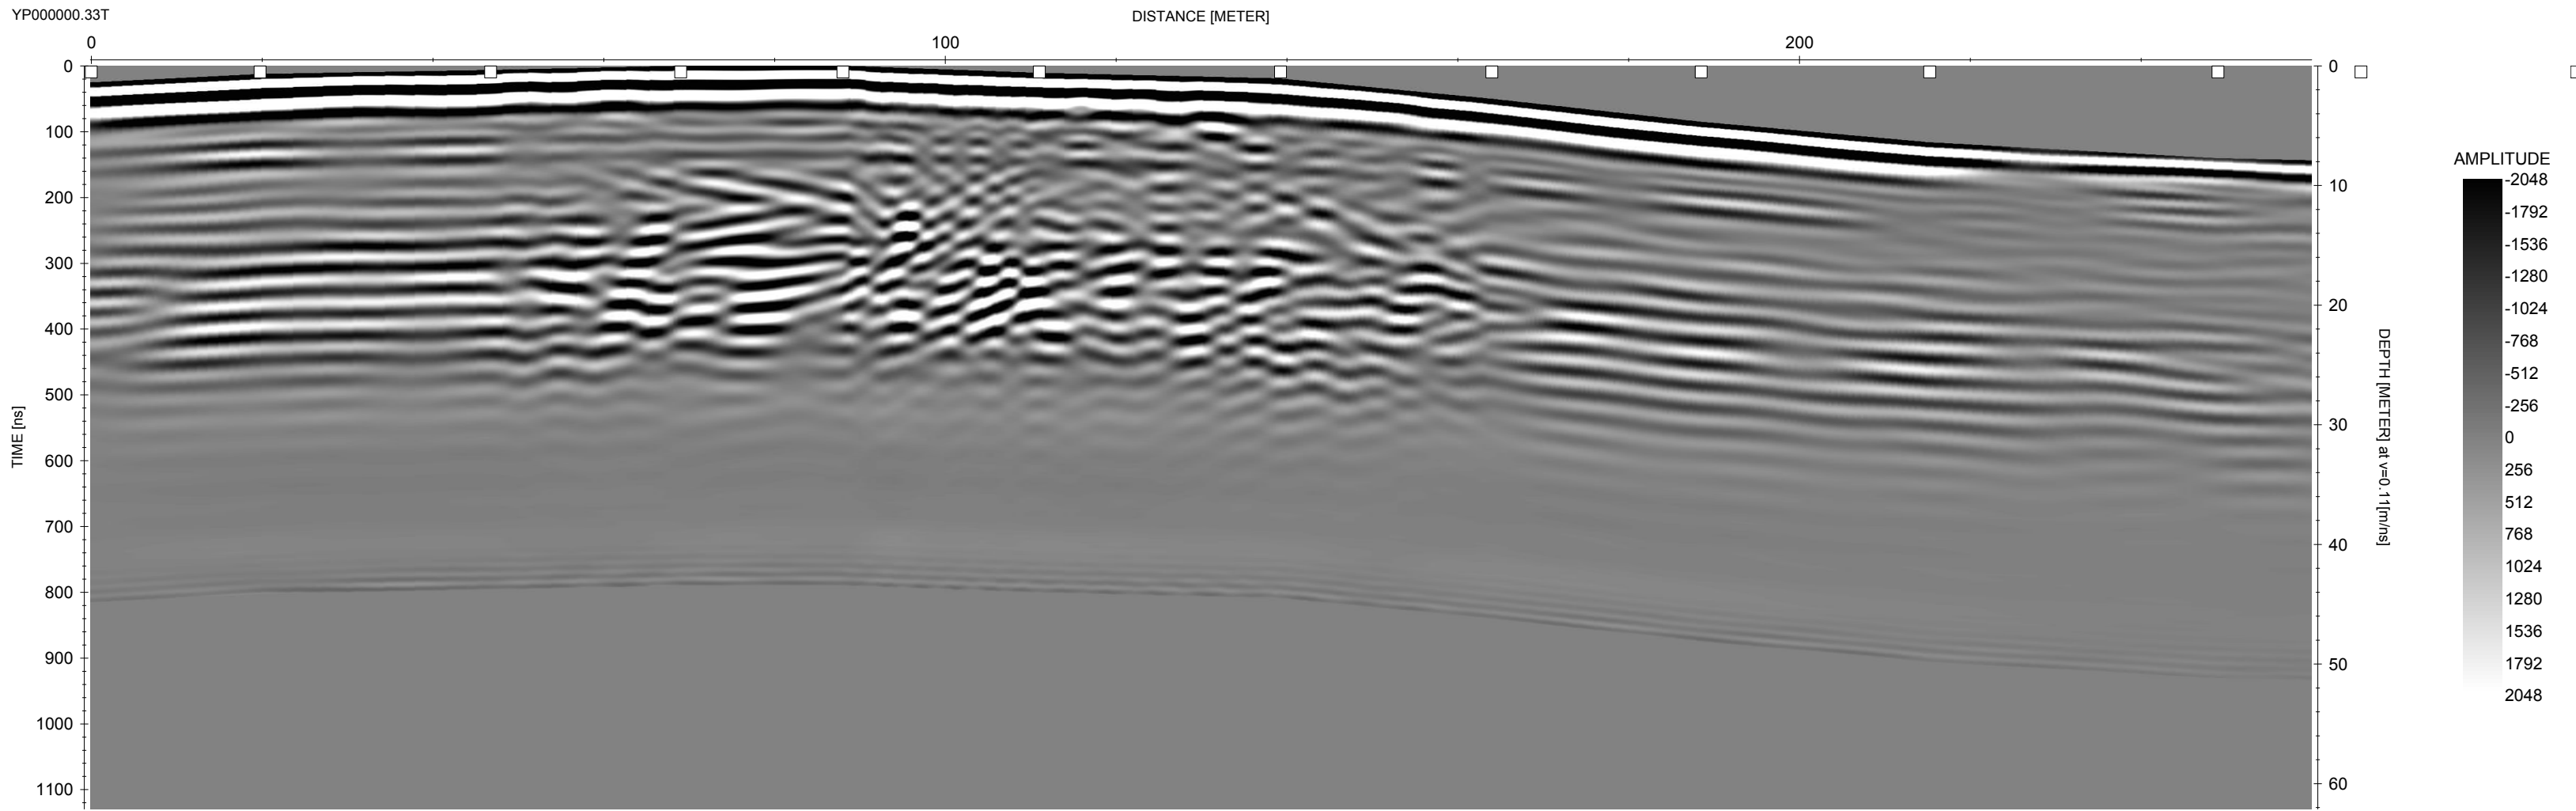

Baseline Radargram  
25 MHz

YP000000.33T

DISTANCE [METER]

300

400

500

□

YP000000.33T

DISTANCE [METER]

600

700

AMPLITUDE

-2048

-1792

-1536

-1280

-1024

-768

-512

-256

0

256

512

768

1024

1280

1536

1792

2048

YP000000.33T

DISTANCE [METER]

800