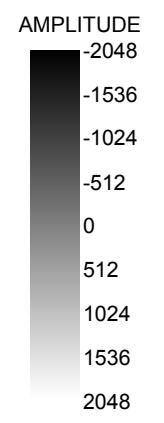

Baseline Radargram
50 MHz

BL 50Hz

YP000000.30T

YP000000.30T

DISTANCE [METER]

300

400

500

□

YP000000.30T

DISTANCE [METER]

600

700

YP000000.30T

DISTANCE [METER]

800