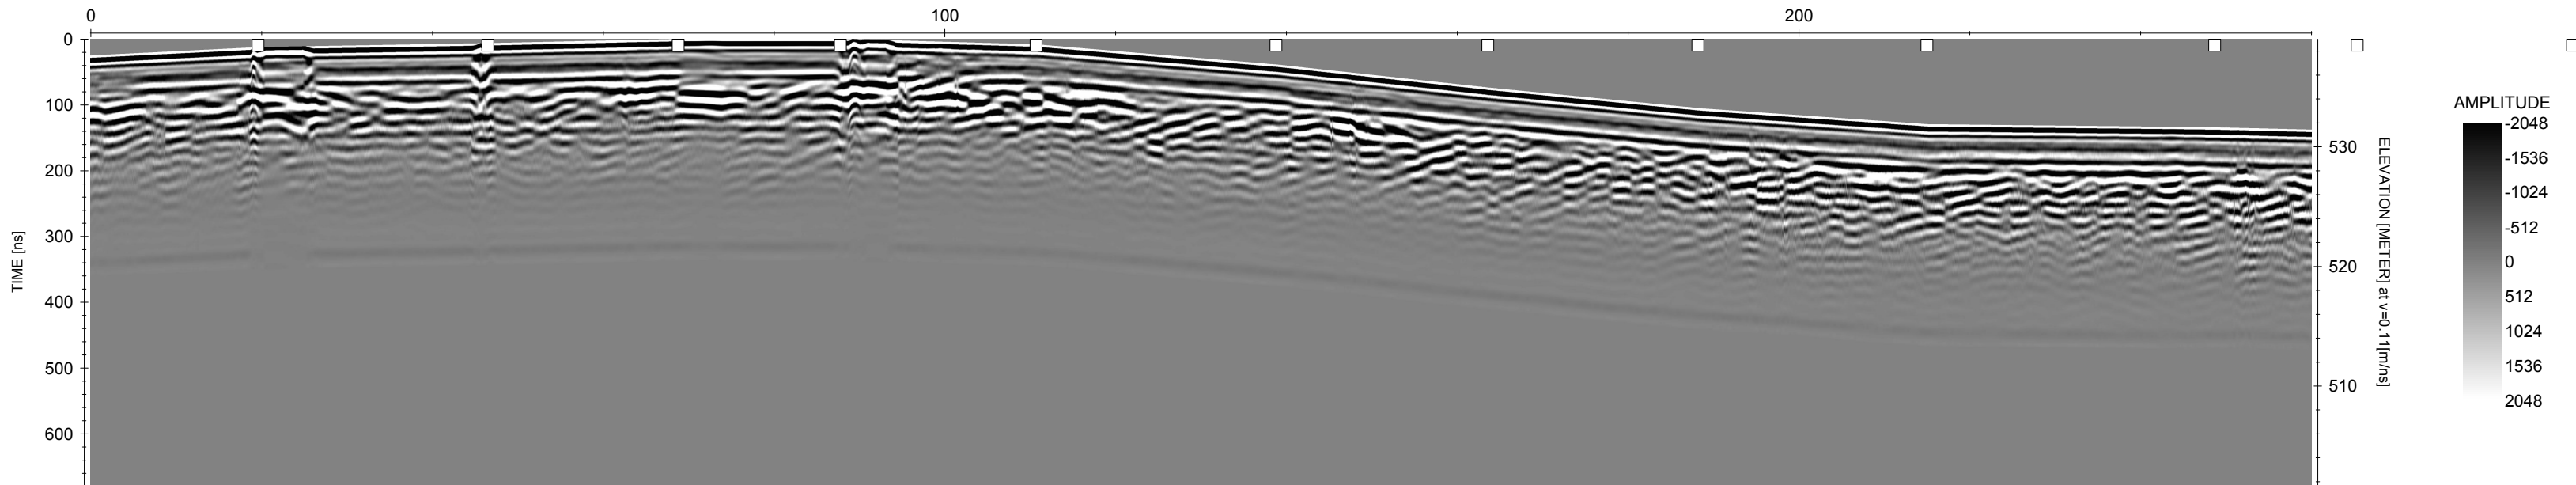

Baseline Radargram
50 MHz

BL 50Hz

YP000000.30T

YP000000.30T

DISTANCE [METER]

300

400

500

□

YP000000.30T

DISTANCE [METER]

600

700

YP000000.30T

DISTANCE [METER]

800

900

1000

YP000000.30T_iISTANCE [METER]

11111111111111111111111111111059

AMPLITUDE