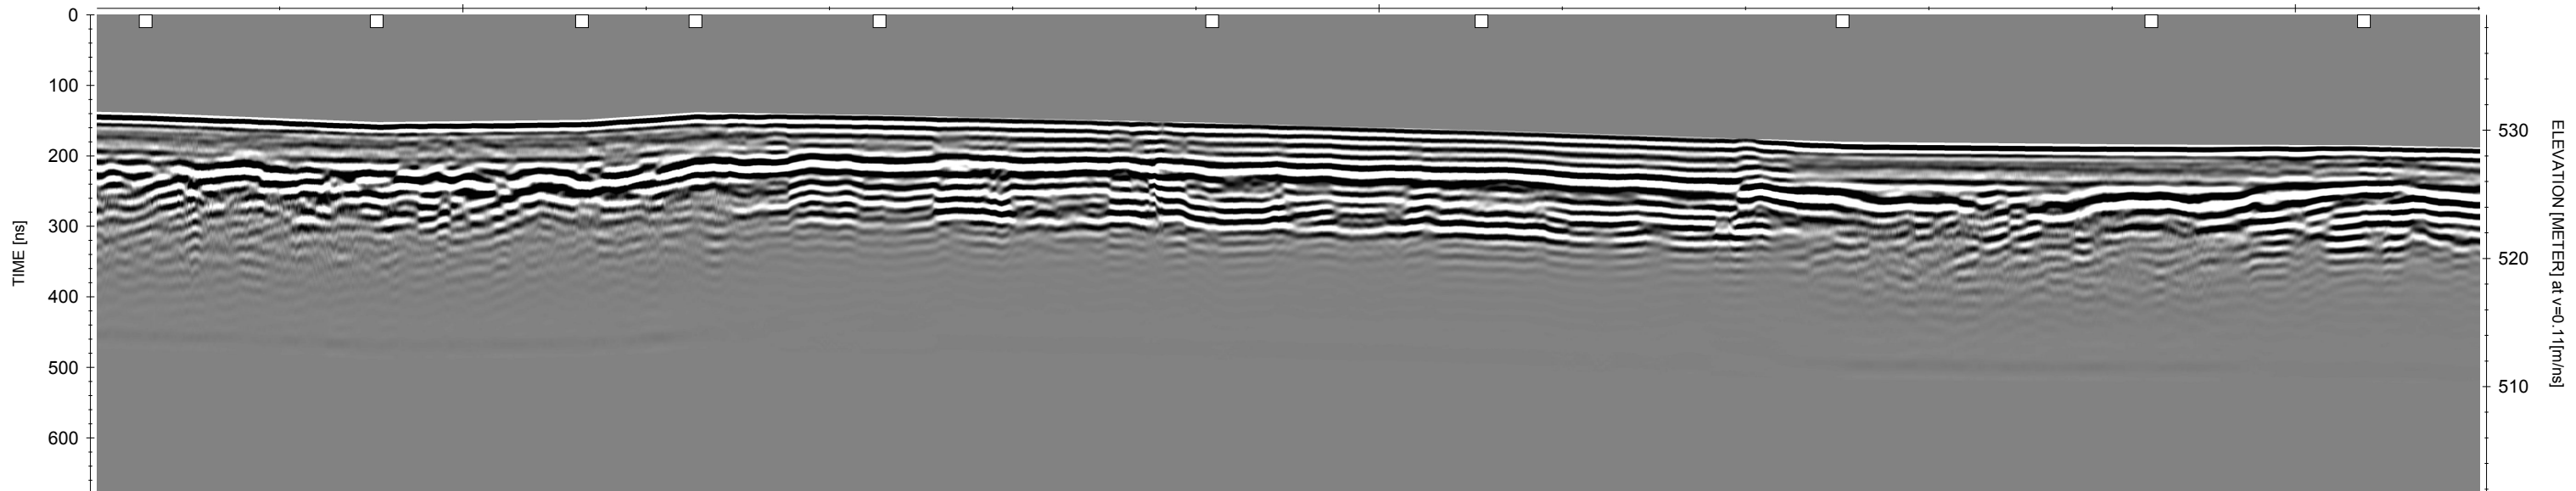

Baseline Radargram
50 MHz

BL 50Hz

YP000000.30T

YP000000.30T

DISTANCE [METER]

300

400

500

□

YP000000.30T

DISTANCE [METER]

600

700

YP000000.30T

DISTANCE [METER]

800

900

1000

YP000000.30T_iISTANCE [METER]

11111111111111111111111111111059

AMPLITUDE