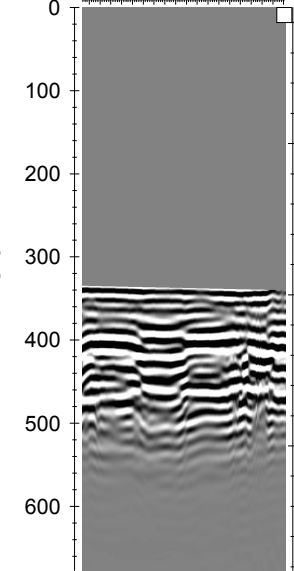

Baseline Radargram
50 MHz

BL 50Hz

YP000000.30T

YP000000.30T

DISTANCE [METER]

300

400

500

□

YP000000.30T

DISTANCE [METER]

600

700

YP000000.30T

DISTANCE [METER]

800

900

1000

YP000000.30T_iISTANCE [METER]

11111111111111111111111111111059

AMPLITUDE