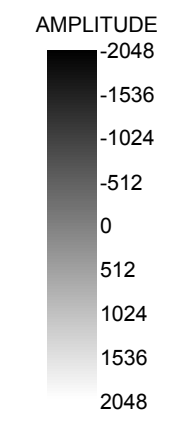

Baseline Radargram
50 MHz

BL 50Hz

YP000000.30T

YP000000.30T

DISTANCE [METER]

300

400

500

□

YP000000.30T

DISTANCE [METER]

600

700

YP000000.30T

DISTANCE [METER]

800