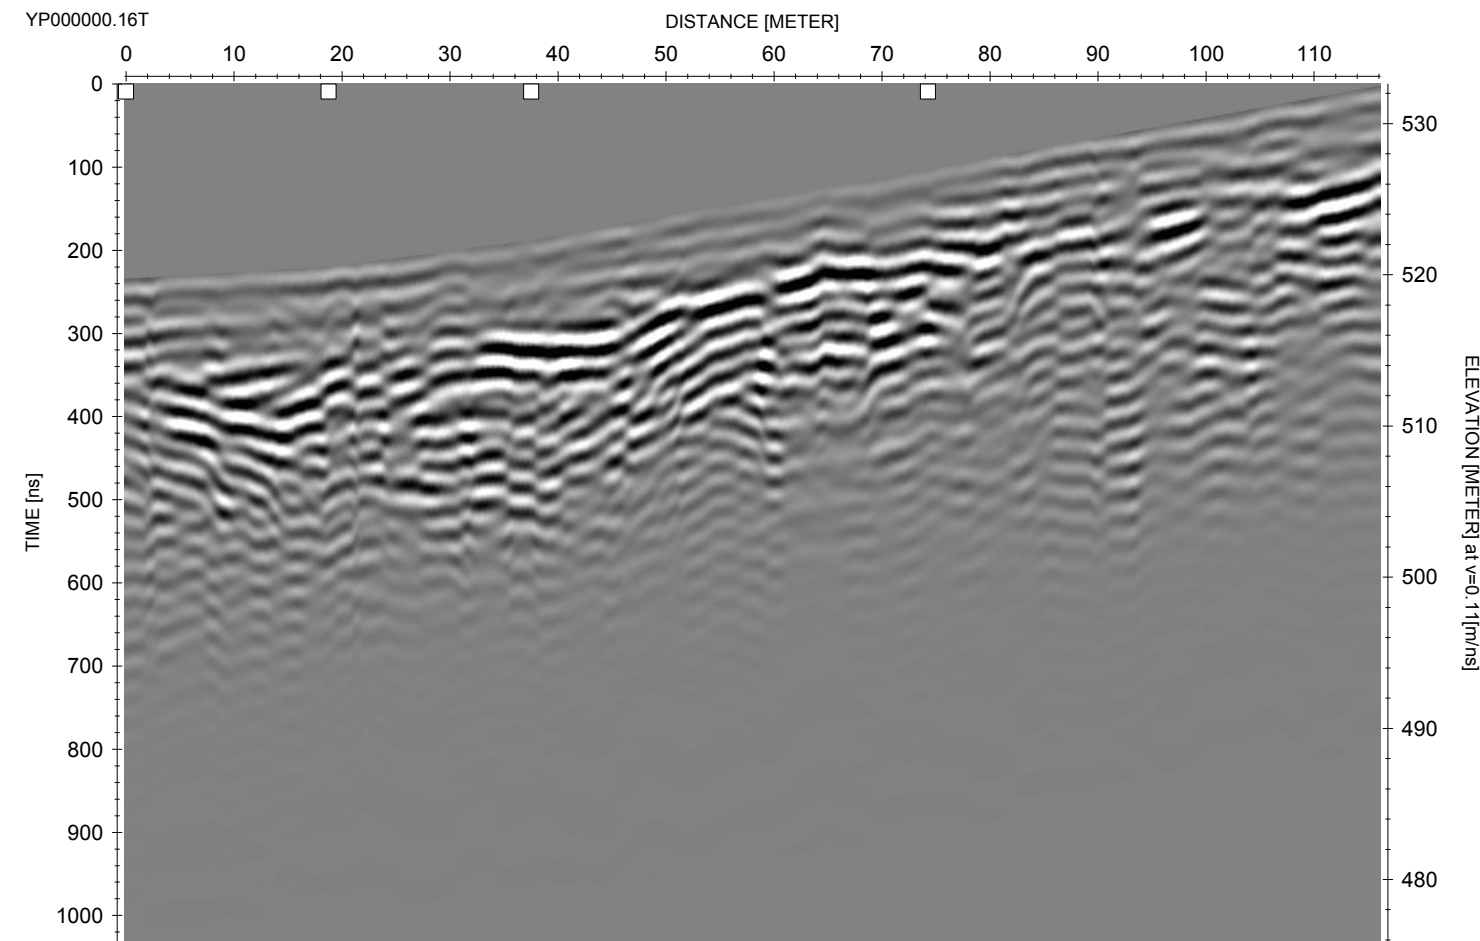

L 12 Radargram  
25 MHz

L12 25Hz

YP000000.16T

AMPLITUDE