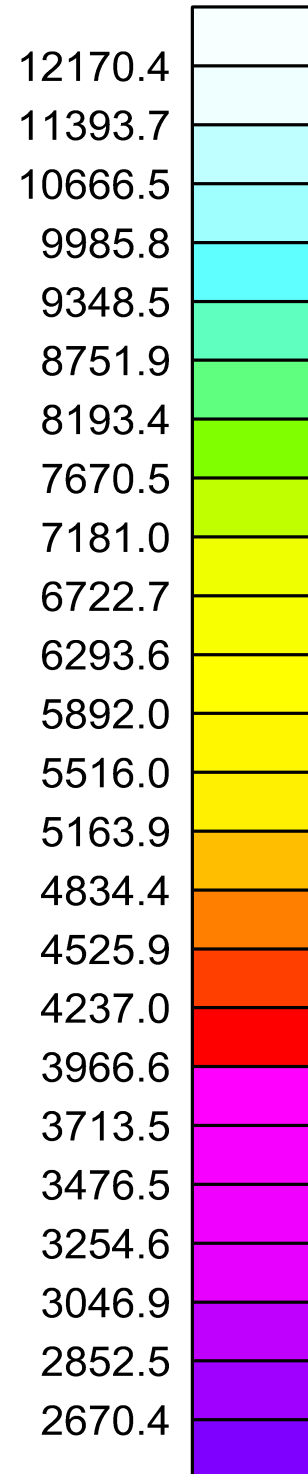

2014 South Plateau 3D DC/IP Survey STACKED SECTION

Stationary electrode at 581313E 7017095N

Receivers: Iris ElrecPro

Transmitter: GDD Tx-II 3.6kW

Data File: SouthPlateau_CoarseGrid_DCIP_Final.gdb

Dates Surveyed : July 30-August 4, 2014

Apparent Resistivity
ohm.m

GOLDSTRIKE RESOURCES LTD.

2014 3D DC/IP SURVEY
Stacked Section Plots - TX South of RX
Observed Apparent Resistivity

Date: August 25, 2014

Job#: GSR-14541-YT

AURORA GEOSCIENCES LTD.