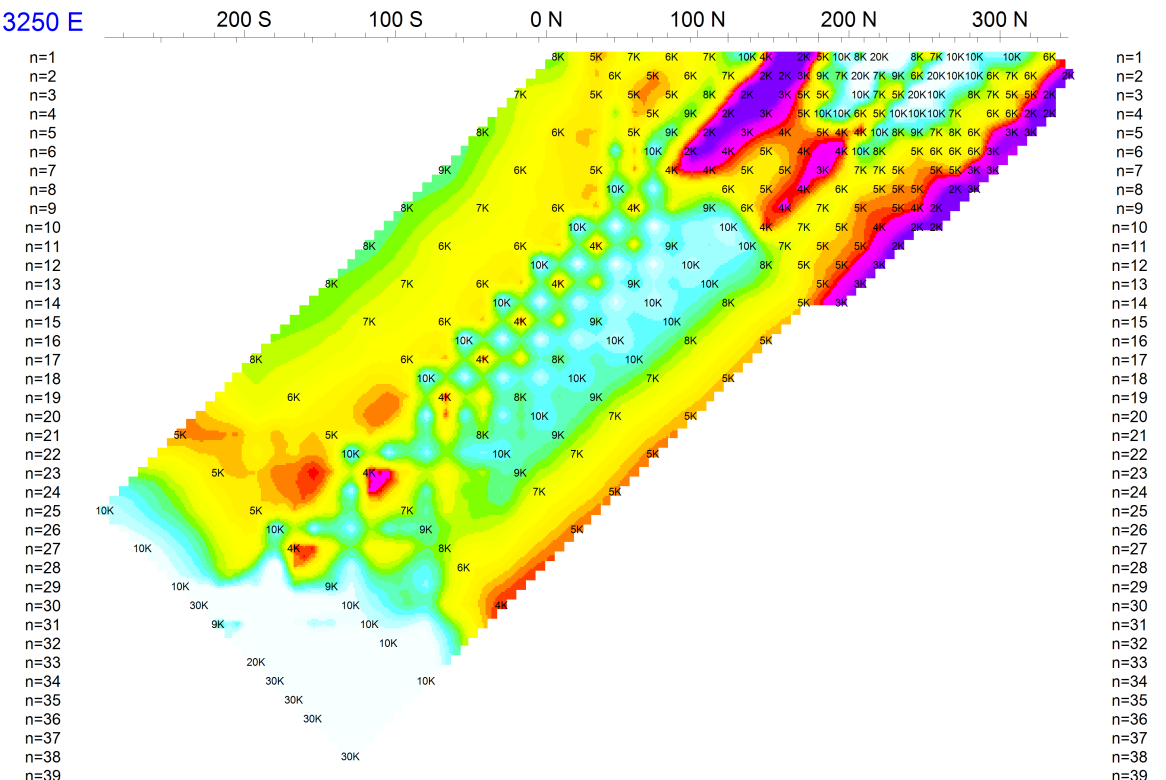

2014 South Plateau 3D DC/IP Survey STACKED SECTION

Stationary electrode at 581313E 7017095N

Receivers: Iris ElrecPro

Transmitter: GDD Tx-II 3.6kW

Data File: SouthPlateau_CoarseGrid_DCIP_Final.gdb

Dates Surveyed : July 30-August 4, 2014

Apparent Resistivity
ohm.m

GOLDSTRIKE RESOURCES LTD.

2014 3D DC/IP SURVEY
Stacked Section Plots - TX South of RX
Observed Apparent Resistivity

Date: August 25, 2014

Job#: GSR-14541-YT

AURORA GEOSCIENCES LTD.