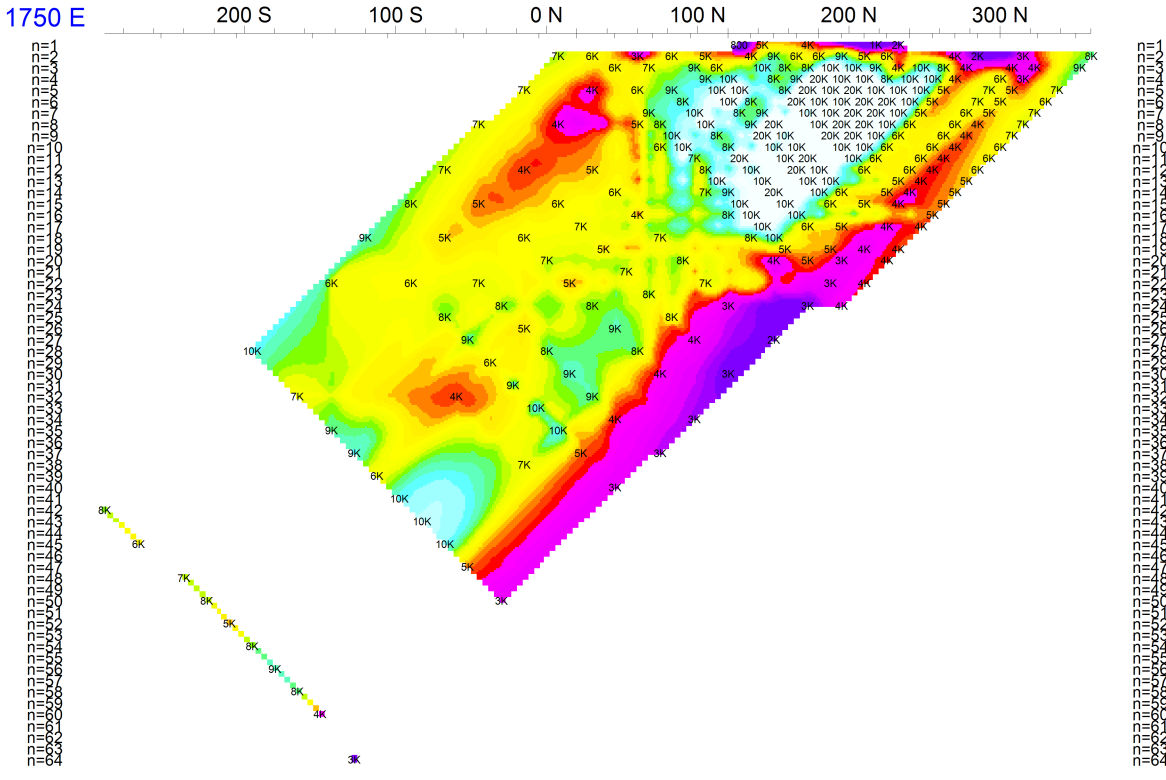

2014 South Plateau 3D DC/IP Survey STACKED SECTION

Stationary electrode at 581313E 7017095N

Receivers: Iris ElrecPro

Transmitter: GDD Tx-II 3.6kW

Data File: SouthPlateau_CoarseGrid_DCIP_Final.gdb

Dates Surveyed : July 30-August 4, 2014

Apparent Resistivity
ohm.m

GOLDSTRIKE RESOURCES LTD.

2014 3D DC/IP SURVEY
Stacked Section Plots - TX South of RX
Observed Apparent Resistivity

Date: August 25, 2014

Job#: GSR-14541-YT

AURORA GEOSCIENCES LTD.