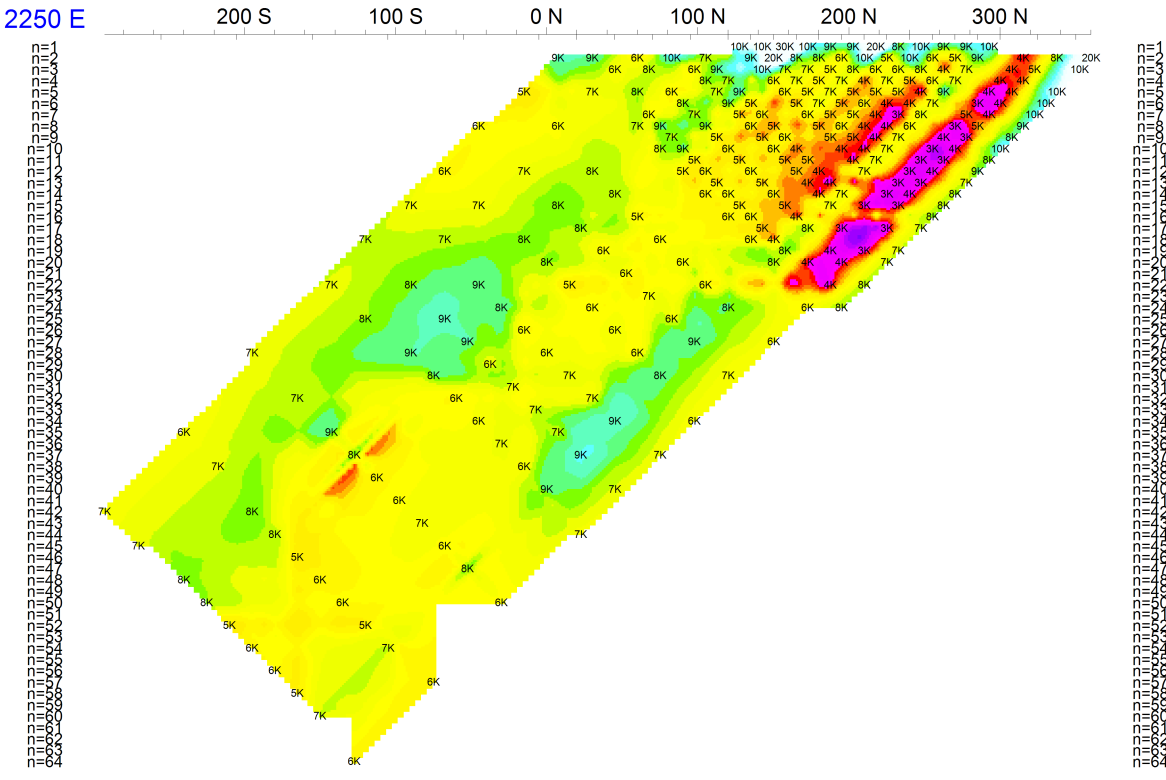

2014 South Plateau 3D DC/IP Survey STACKED SECTION

Stationary electrode at 581313E 7017095N

Receivers: Iris ElrecPro

Transmitter: GDD Tx-II 3.6kW

Data File: SouthPlateau_CoarseGrid_DCIP_Final.gdb

Dates Surveyed : July 30-August 4, 2014

Apparent Resistivity
ohm.m

GOLDSTRIKE RESOURCES LTD.

2014 3D DC/IP SURVEY
Stacked Section Plots - TX South of RX
Observed Apparent Resistivity

Date: August 25, 2014

Job#: GSR-14541-YT

AURORA GEOSCIENCES LTD.