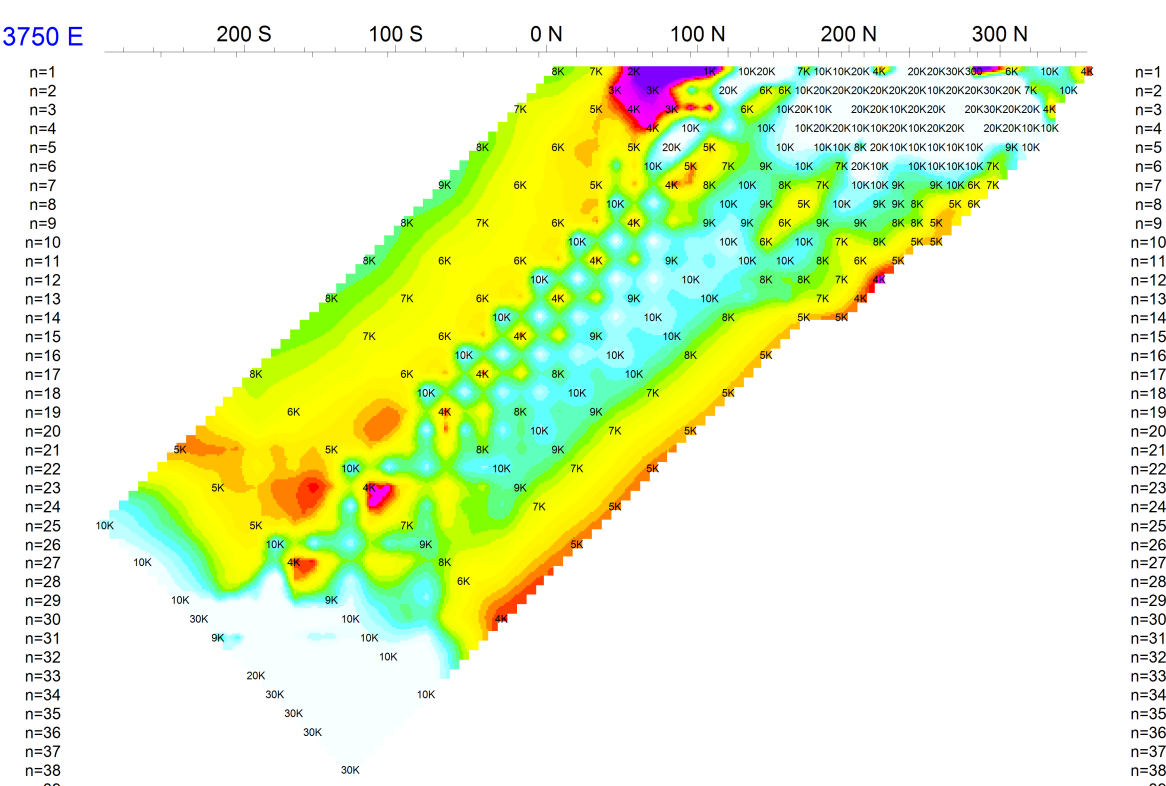

2014 South Plateau 3D DC/IP Survey STACKED SECTION

Stationary electrode at 581313E 7017095N

Receivers: Iris ElrecPro

Transmitter: GDD Tx-II 3.6kW

Data File: SouthPlateau_CoarseGrid_DCIP_Final.gdb

Dates Surveyed : July 30-August 4, 2014

Apparent Resistivity
ohm.m

GOLDSTRIKE RESOURCES LTD.

2014 3D DC/IP SURVEY
Stacked Section Plots - TX South of RX
Observed Apparent Resistivity

Date: August 25, 2014

Job#: GSR-14541-YT

AURORA GEOSCIENCES LTD.