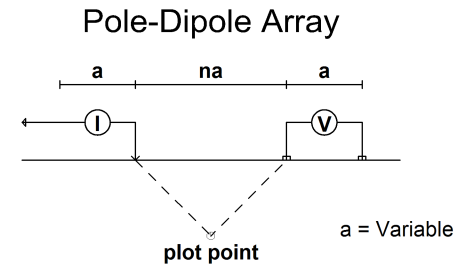

2014 South Plateau 3D DC/IP Survey STACKED SECTION

Stationary electrode at 581313E 7017095N

Receivers: Iris ElrecPro

Transmitter: GDD Tx-II 3.6kW

Data File: SouthPlateau_CoarseGrid_DCIP_Final.gdb

Dates Surveyed : July 30-August 4, 2014

Apparent Resistivity
ohm.m

GOLDSTRIKE RESOURCES LTD.

2014 3D DC/IP SURVEY
Stacked Section Plots - TX South of RX
Observed Apparent Resistivity

Date: August 25, 2014

Job#: GSR-14541-YT

AURORA GEOSCIENCES LTD.