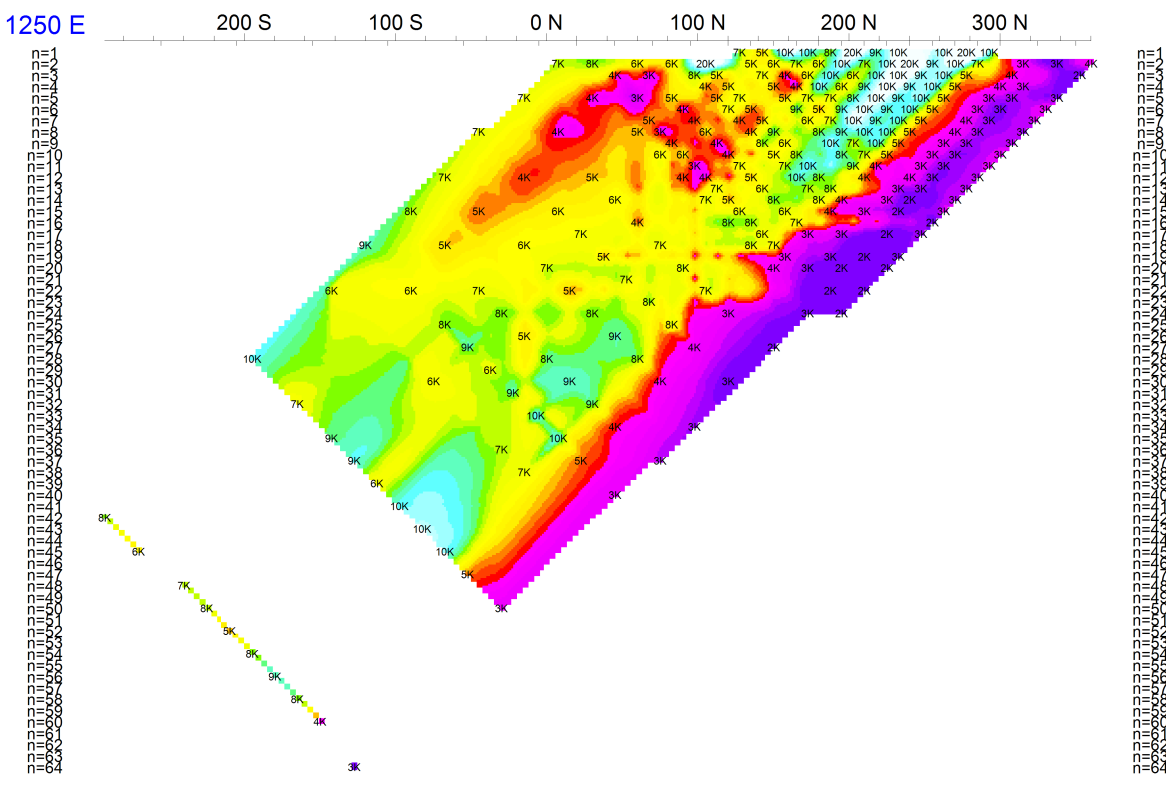

2014 South Plateau 3D DC/IP Survey STACKED SECTION

Stationary electrode at 581313E 7017095N

Receivers: Iris ElrecPro

Transmitter: GDD Tx-II 3.6kW

Data File: SouthPlateau_CoarseGrid_DCIP_Final.gdb

Dates Surveyed : July 30-August 4, 2014

Apparent Resistivity
ohm.m

GOLDSTRIKE RESOURCES LTD.

2014 3D DC/IP SURVEY
Stacked Section Plots - TX South of RX
Observed Apparent Resistivity

Date: August 25, 2014

Job#: GSR-14541-YT

AURORA GEOSCIENCES LTD.