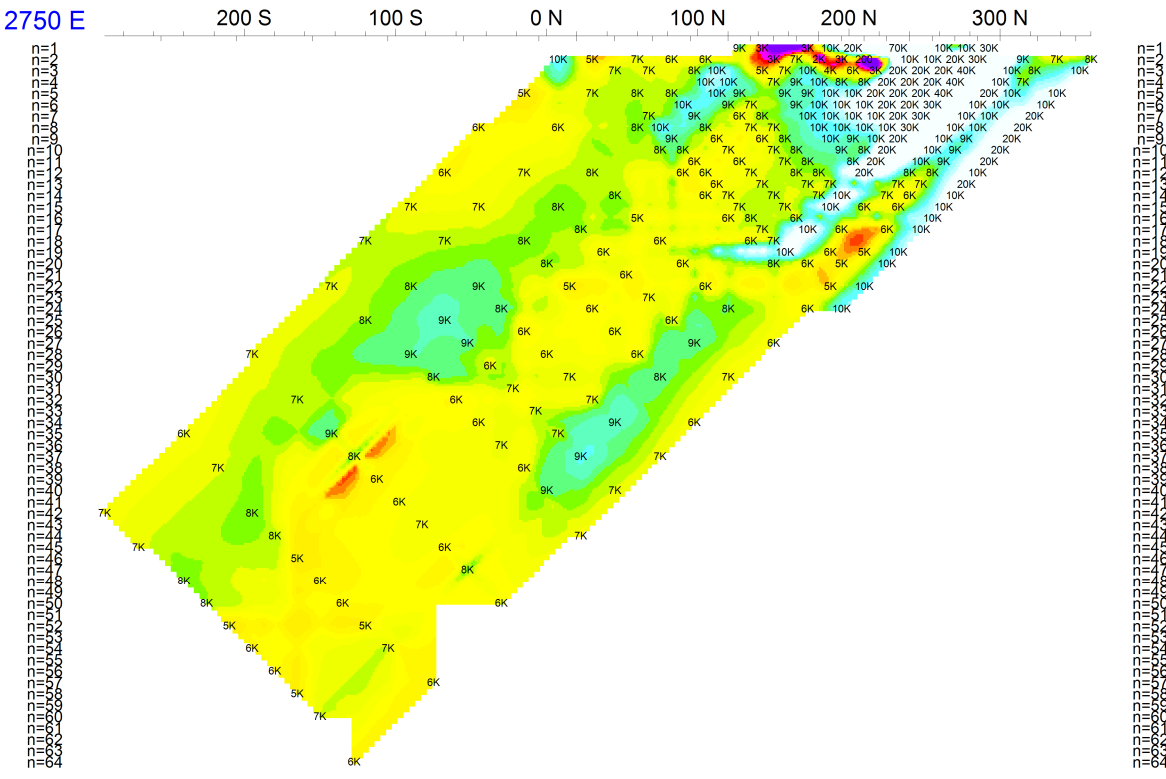

2014 South Plateau 3D DC/IP Survey STACKED SECTION

Stationary electrode at 581313E 7017095N

Receivers: Iris ElrecPro

Transmitter: GDD Tx-II 3.6kW

Data File: SouthPlateau_CoarseGrid_DCIP_Final.gdb

Dates Surveyed : July 30-August 4, 2014

Apparent Resistivity
ohm.m

GOLDSTRIKE RESOURCES LTD.

2014 3D DC/IP SURVEY
Stacked Section Plots - TX South of RX
Observed Apparent Resistivity

Date: August 25, 2014

Job#: GSR-14541-YT

AURORA GEOSCIENCES LTD.