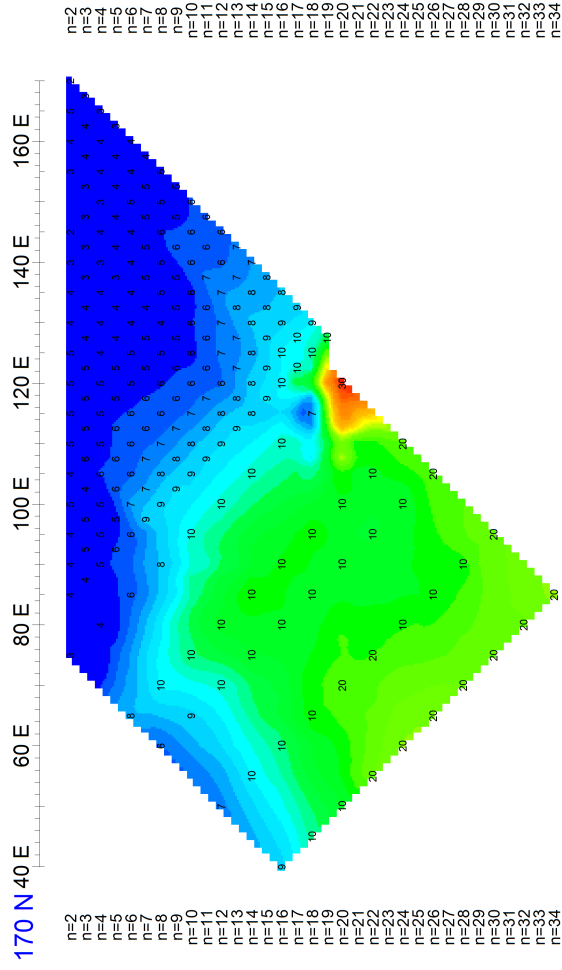

# 2014 South Plateau 3D DC/IP Survey STACKED SECTION

Stationary electrode at 581313E 7017095N

Receivers: Iris EirecPro

Transmitter: GDD Tx-II 3.6kW

Data File: SouthPlateau\_DetailGrid\_IP\_PredvsObs.gdb

Dates Surveyed : July 30-August 4, 2014

Apparent Chargeability  
mV/V

GOLDSTRIKE RESOURCES LTD.

2014 3D DC/IP SURVEY  
Stacked Section Plots - TX west of RX  
Observed Apparent Chargeability

Date: November 12, 2014 Job#: GSR-14541-YT

AURORA GEOSCIENCES LTD.