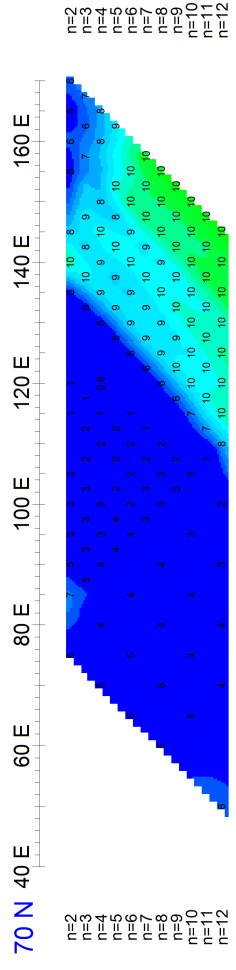

# 2014 South Plateau 3D DC/IP Survey STACKED SECTION

Stationary electrode at 581313E 7017095N

Receivers: Iris EirecPro

Transmitter: GDD Tx-II 3.6kW

Data File: SouthPlateau\_DetailGrid\_IP\_PredvsObs.gdb

Dates Surveyed : July 30-August 4, 2014

Apparent Chargeability  
mV/V

GOLDSTRIKE RESOURCES LTD.

2014 3D DC/IP SURVEY  
Stacked Section Plots - TX west of RX  
Observed Apparent Chargeability

Date: November 12, 2014 Job#: GSR-14541-YT

AURORA GEOSCIENCES LTD.