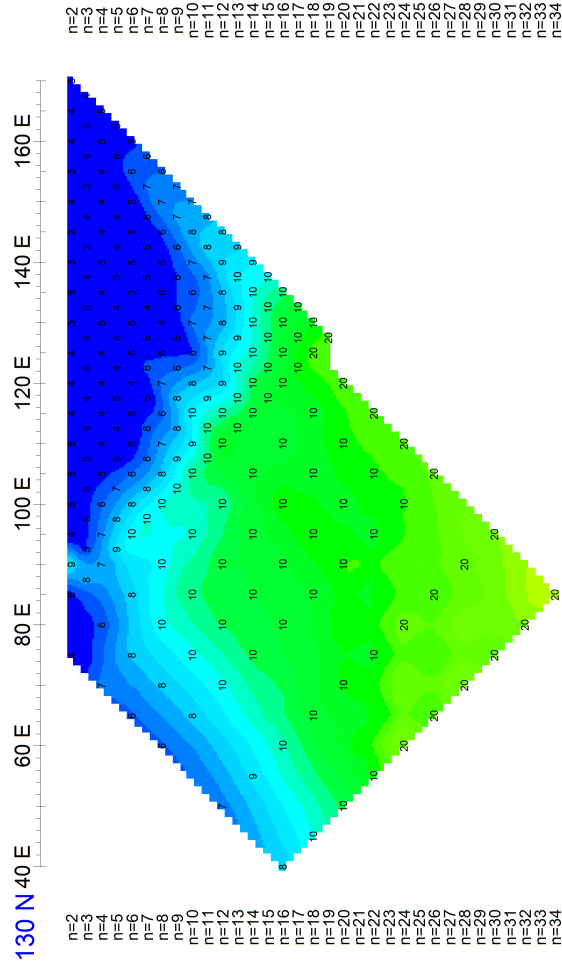

# 2014 South Plateau 3D DC/IP Survey STACKED SECTION

Stationary electrode at 581313E 7017095N

Receivers: Iris EirecPro

Transmitter: GDD Tx-II 3.6kW

Data File: SouthPlateau\_DetailGrid\_IP\_PredvsObs.gdb

Dates Surveyed : July 30-August 4, 2014

Apparent Chargeability  
mV/V

GOLDSTRIKE RESOURCES LTD.

2014 3D DC/IP SURVEY  
Stacked Section Plots - TX west of RX  
Observed Apparent Chargeability

Date: November 12, 2014 Job#: GSR-14541-YT

AURORA GEOSCIENCES LTD.