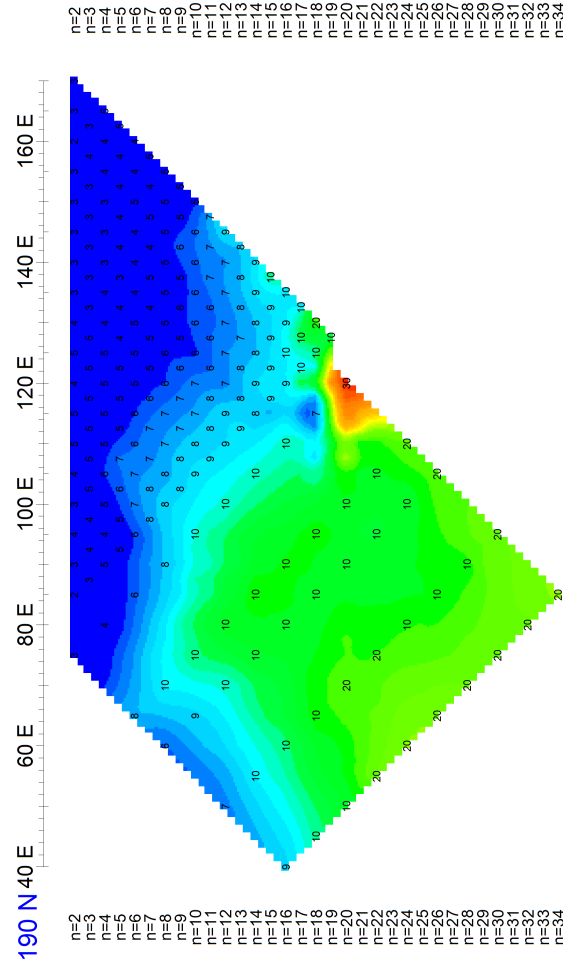

# 2014 South Plateau 3D DC/IP Survey STACKED SECTION

Stationary electrode at 581313E 7017095N

Receivers: Iris EirecPro

Transmitter: GDD Tx-II 3.6kW

Data File: SouthPlateau\_DetailGrid\_IP\_PredvsObs.gdb

Dates Surveyed : July 30-August 4, 2014

Apparent Chargeability  
mV/V

GOLDSTRIKE RESOURCES LTD.

2014 3D DC/IP SURVEY  
Stacked Section Plots - TX west of RX  
Observed Apparent Chargeability

Date: November 12, 2014 Job#: GSR-14541-YT

AURORA GEOSCIENCES LTD.