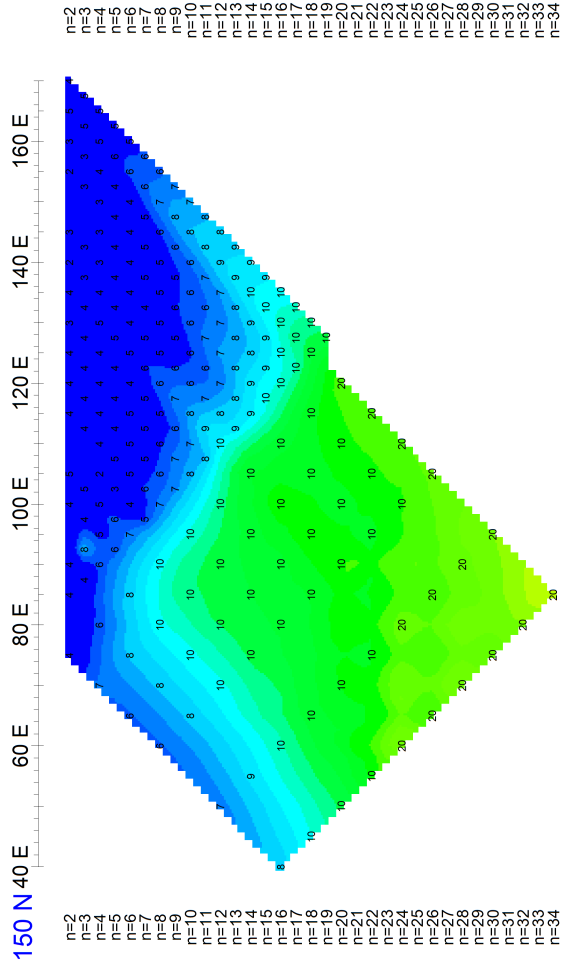

# 2014 South Plateau 3D DC/IP Survey STACKED SECTION

Stationary electrode at 581313E 7017095N

Receivers: Iris EirecPro

Transmitter: GDD Tx-II 3.6kW

Data File: SouthPlateau\_DetailGrid\_IP\_PredvsObs.gdb

Dates Surveyed : July 30-August 4, 2014

Apparent Chargeability  
mV/V

GOLDSTRIKE RESOURCES LTD.

2014 3D DC/IP SURVEY  
Stacked Section Plots - TX west of RX  
Observed Apparent Chargeability

Date: November 12, 2014 Job#: GSR-14541-YT

AURORA GEOSCIENCES LTD.