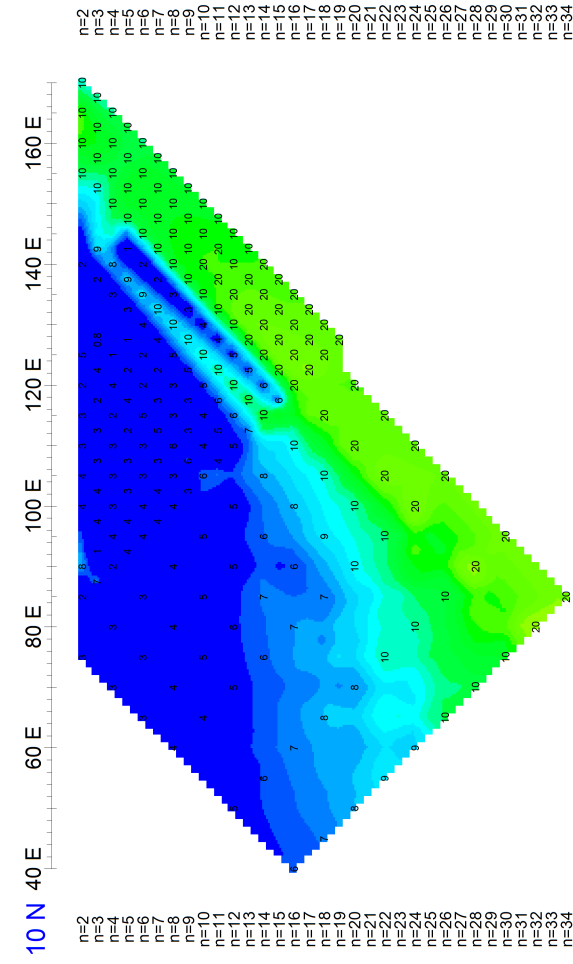

# 2014 South Plateau 3D DC/IP Survey STACKED SECTION

Stationary electrode at 581313E 7017095N

Receivers: Iris EirecPro

Transmitter: GDD Tx-II 3.6kW

Data File: SouthPlateau\_DetailGrid\_IP\_PredvsObs.gdb

Dates Surveyed : July 30-August 4, 2014

Apparent Chargeability  
mV/V

GOLDSTRIKE RESOURCES LTD.

2014 3D DC/IP SURVEY  
Stacked Section Plots - TX west of RX  
Observed Apparent Chargeability

Date: November 12, 2014 Job#: GSR-14541-YT

AURORA GEOSCIENCES LTD.