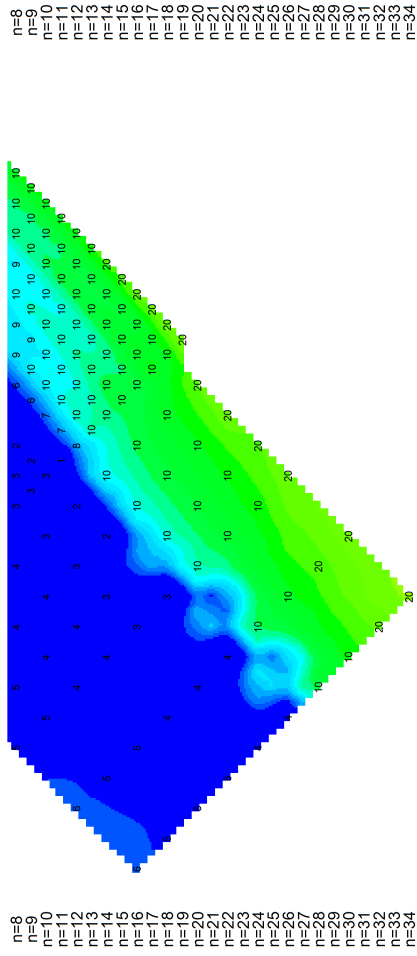

# 2014 South Plateau 3D DC/IP Survey STACKED SECTION

Stationary electrode at 581313E 7017095N

Receivers: Iris EirecPro

Transmitter: GDD Tx-II 3.6kW

Data File: SouthPlateau\_DetailGrid\_IP\_PredvsObs.gdb

Dates Surveyed : July 30-August 4, 2014

Apparent Chargeability  
mV/V

GOLDSTRIKE RESOURCES LTD.

2014 3D DC/IP SURVEY  
Stacked Section Plots - TX west of RX  
Observed Apparent Chargeability

Date: November 12, 2014 Job#: GSR-14541-YT

AURORA GEOSCIENCES LTD.