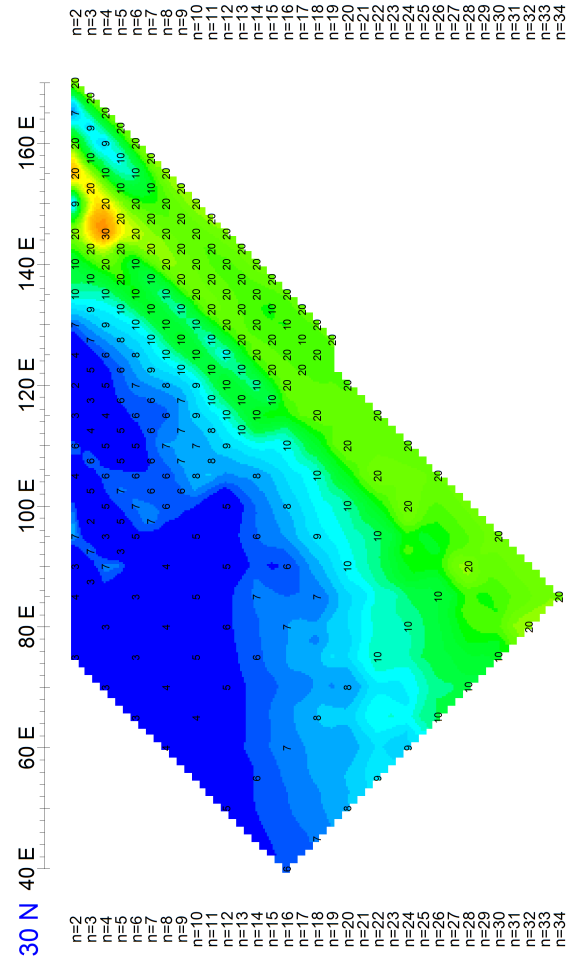

# 2014 South Plateau 3D DC/IP Survey STACKED SECTION

Stationary electrode at 581313E 7017095N

Receivers: Iris EirecPro

Transmitter: GDD Tx-II 3.6kW

Data File: SouthPlateau\_DetailGrid\_IP\_PredvsObs.gdb

Dates Surveyed : July 30-August 4, 2014

Apparent Chargeability  
mV/V

GOLDSTRIKE RESOURCES LTD.

2014 3D DC/IP SURVEY  
Stacked Section Plots - TX west of RX  
Observed Apparent Chargeability

Date: November 12, 2014 Job#: GSR-14541-YT

AURORA GEOSCIENCES LTD.