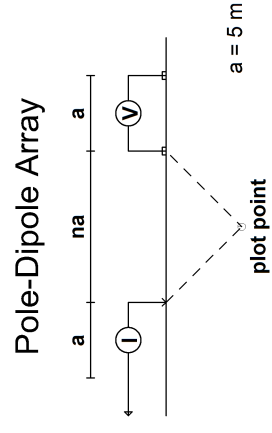

# 2014 South Plateau 3D DC/IP Survey STACKED SECTION

Stationary electrode at 581313E 7017095N

Receivers: Iris EirecPro

Transmitter: GDD Tx-II 3.6kW

Data File: SouthPlateau\_DetailGrid\_IP\_PredvsObs.gdb

Dates Surveyed : July 30-August 4, 2014

Apparent Chargeability  
mV/V

GOLDSTRIKE RESOURCES LTD.

2014 3D DC/IP SURVEY  
Stacked Section Plots - TX west of RX  
Observed Apparent Chargeability

Date: November 12, 2014 Job#: GSR-14541-YT

AURORA GEOSCIENCES LTD.