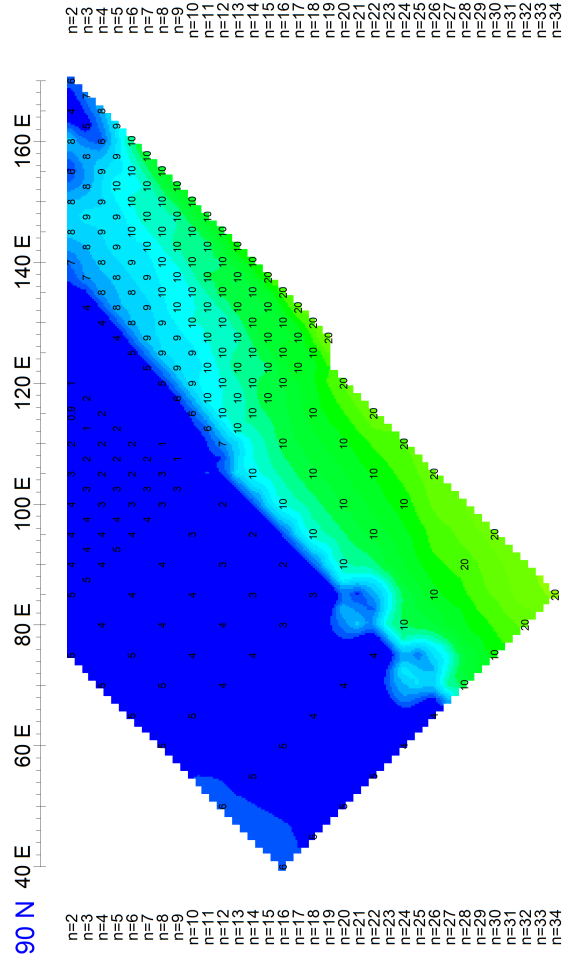

# 2014 South Plateau 3D DC/IP Survey STACKED SECTION

Stationary electrode at 581313E 7017095N

Receivers: Iris EirecPro

Transmitter: GDD Tx-II 3.6kW

Data File: SouthPlateau\_DetailGrid\_IP\_PredvsObs.gdb

Dates Surveyed : July 30-August 4, 2014

Apparent Chargeability  
mV/V

GOLDSTRIKE RESOURCES LTD.

2014 3D DC/IP SURVEY  
Stacked Section Plots - TX west of RX  
Observed Apparent Chargeability

Date: November 12, 2014 Job#: GSR-14541-YT

AURORA GEOSCIENCES LTD.