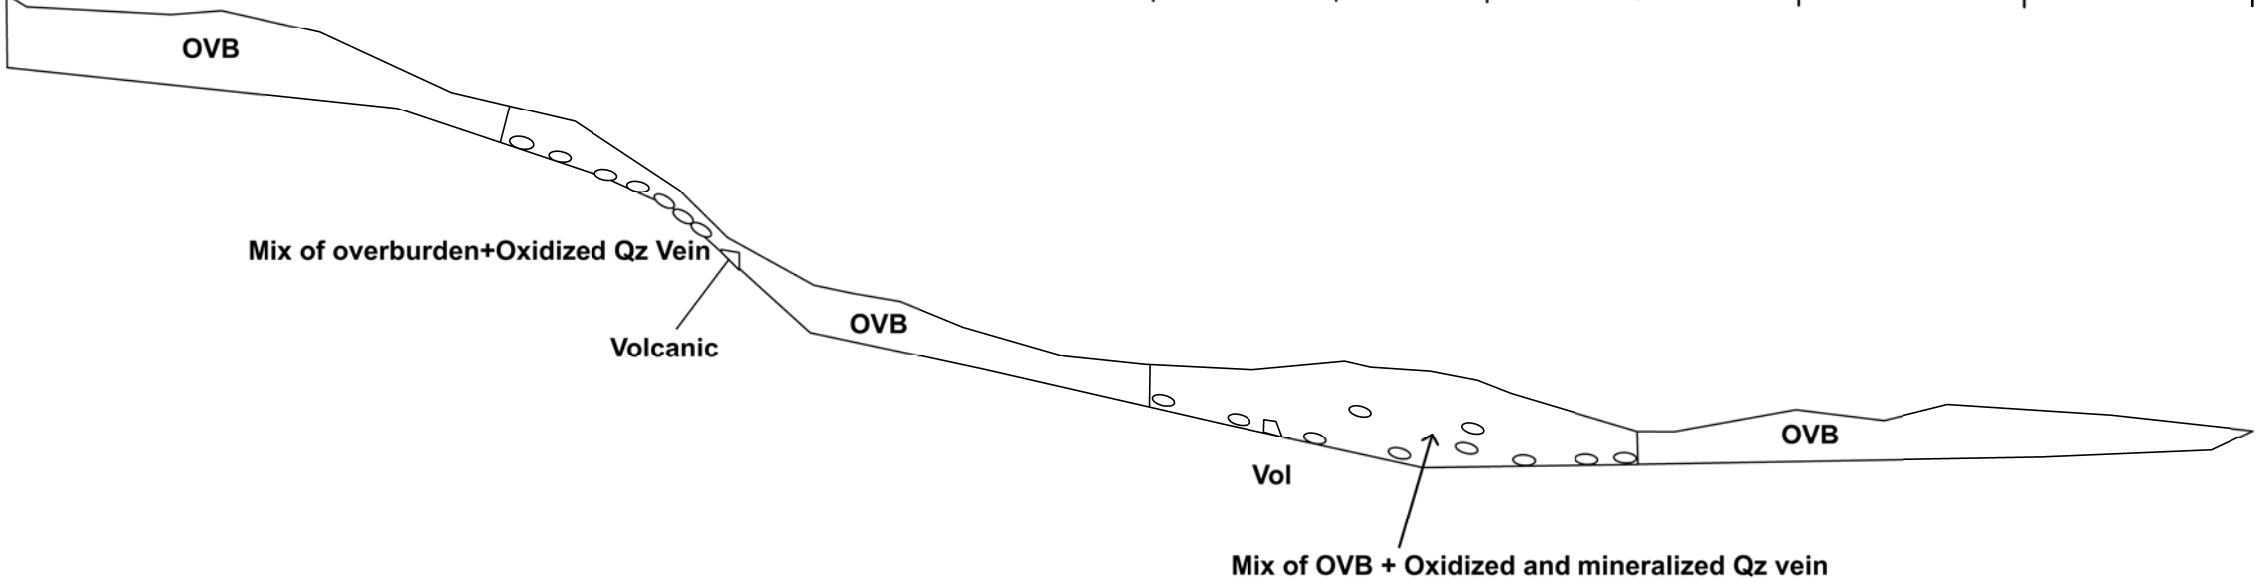

75°

652380 mE  
6925816 mN

652408 mE  
6925830 mN

<b>STRATEGIC METALS LTD.</b>	
ARCHER, CATHRO & ASSOCIATES (1981) LIMITED	
<b>TR-16-01</b>	
OOO PROPERTY	
	
UTM ZONE 8, NAD 83, 115G/08 & 09	
FILE: ../2016/OOO	DATE: OCTOBER 2016