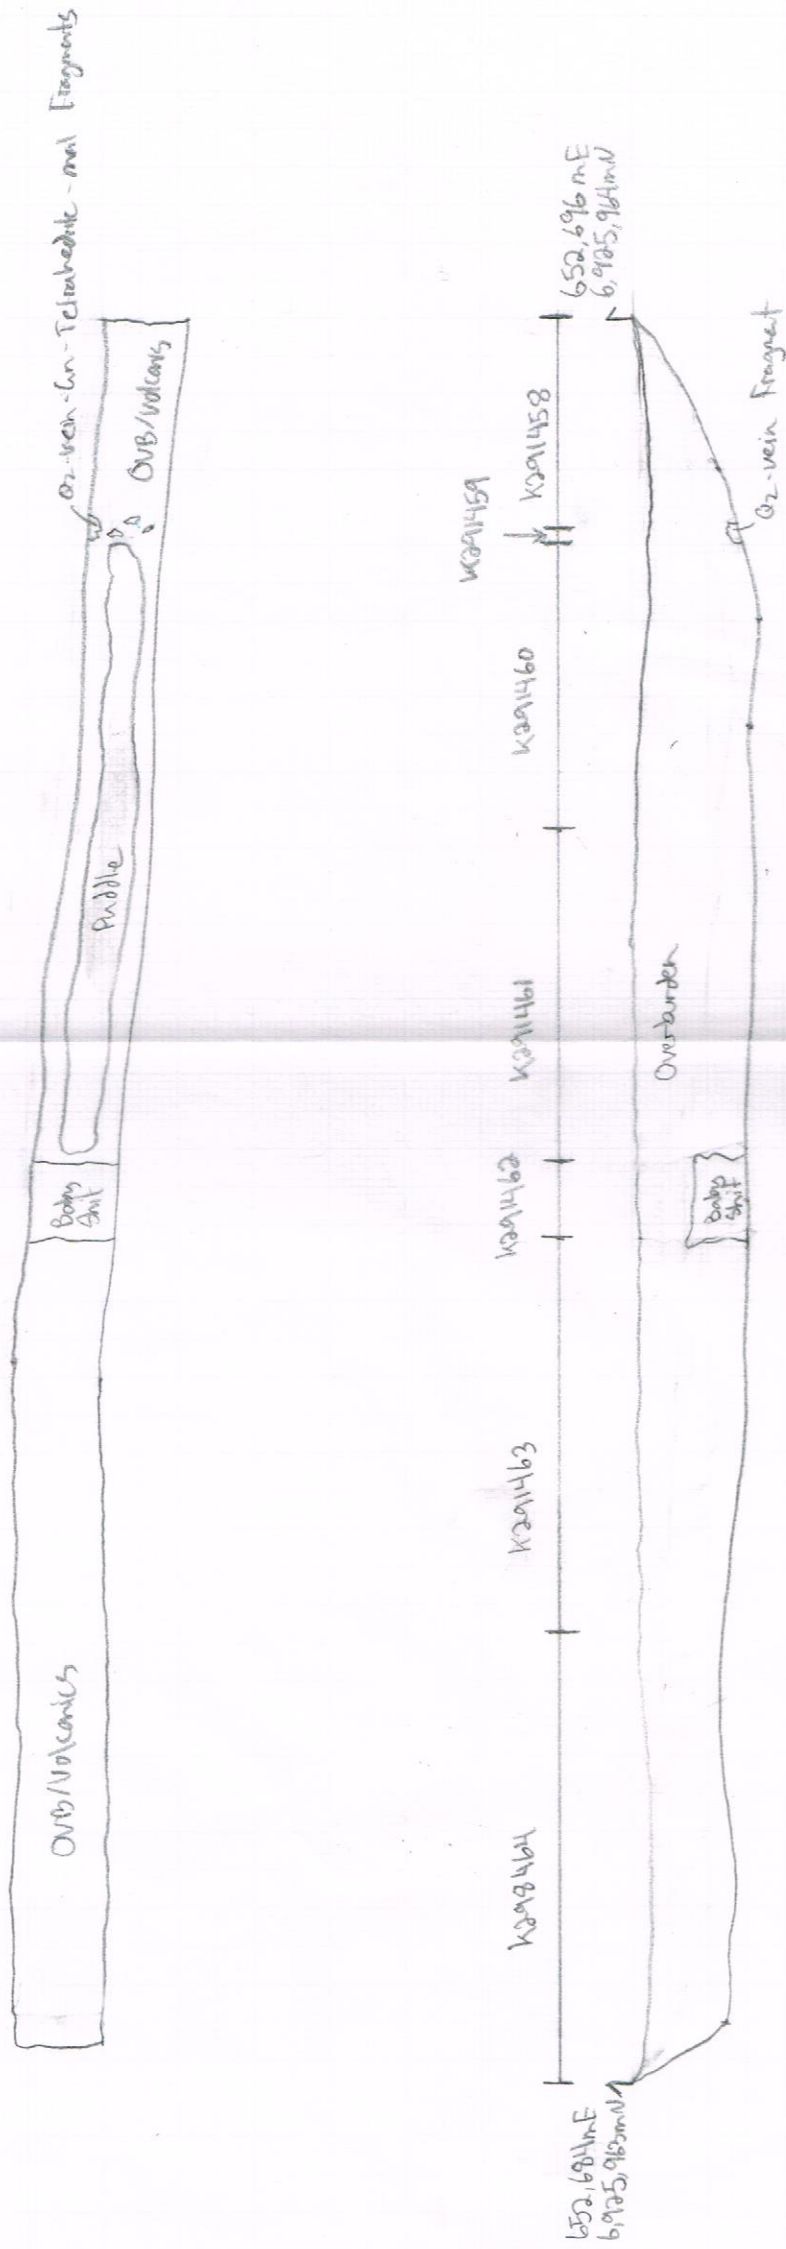

East

STRATEGIC METALS LTD
000 PROPERTY
TR-16-04
0 10 2.0m