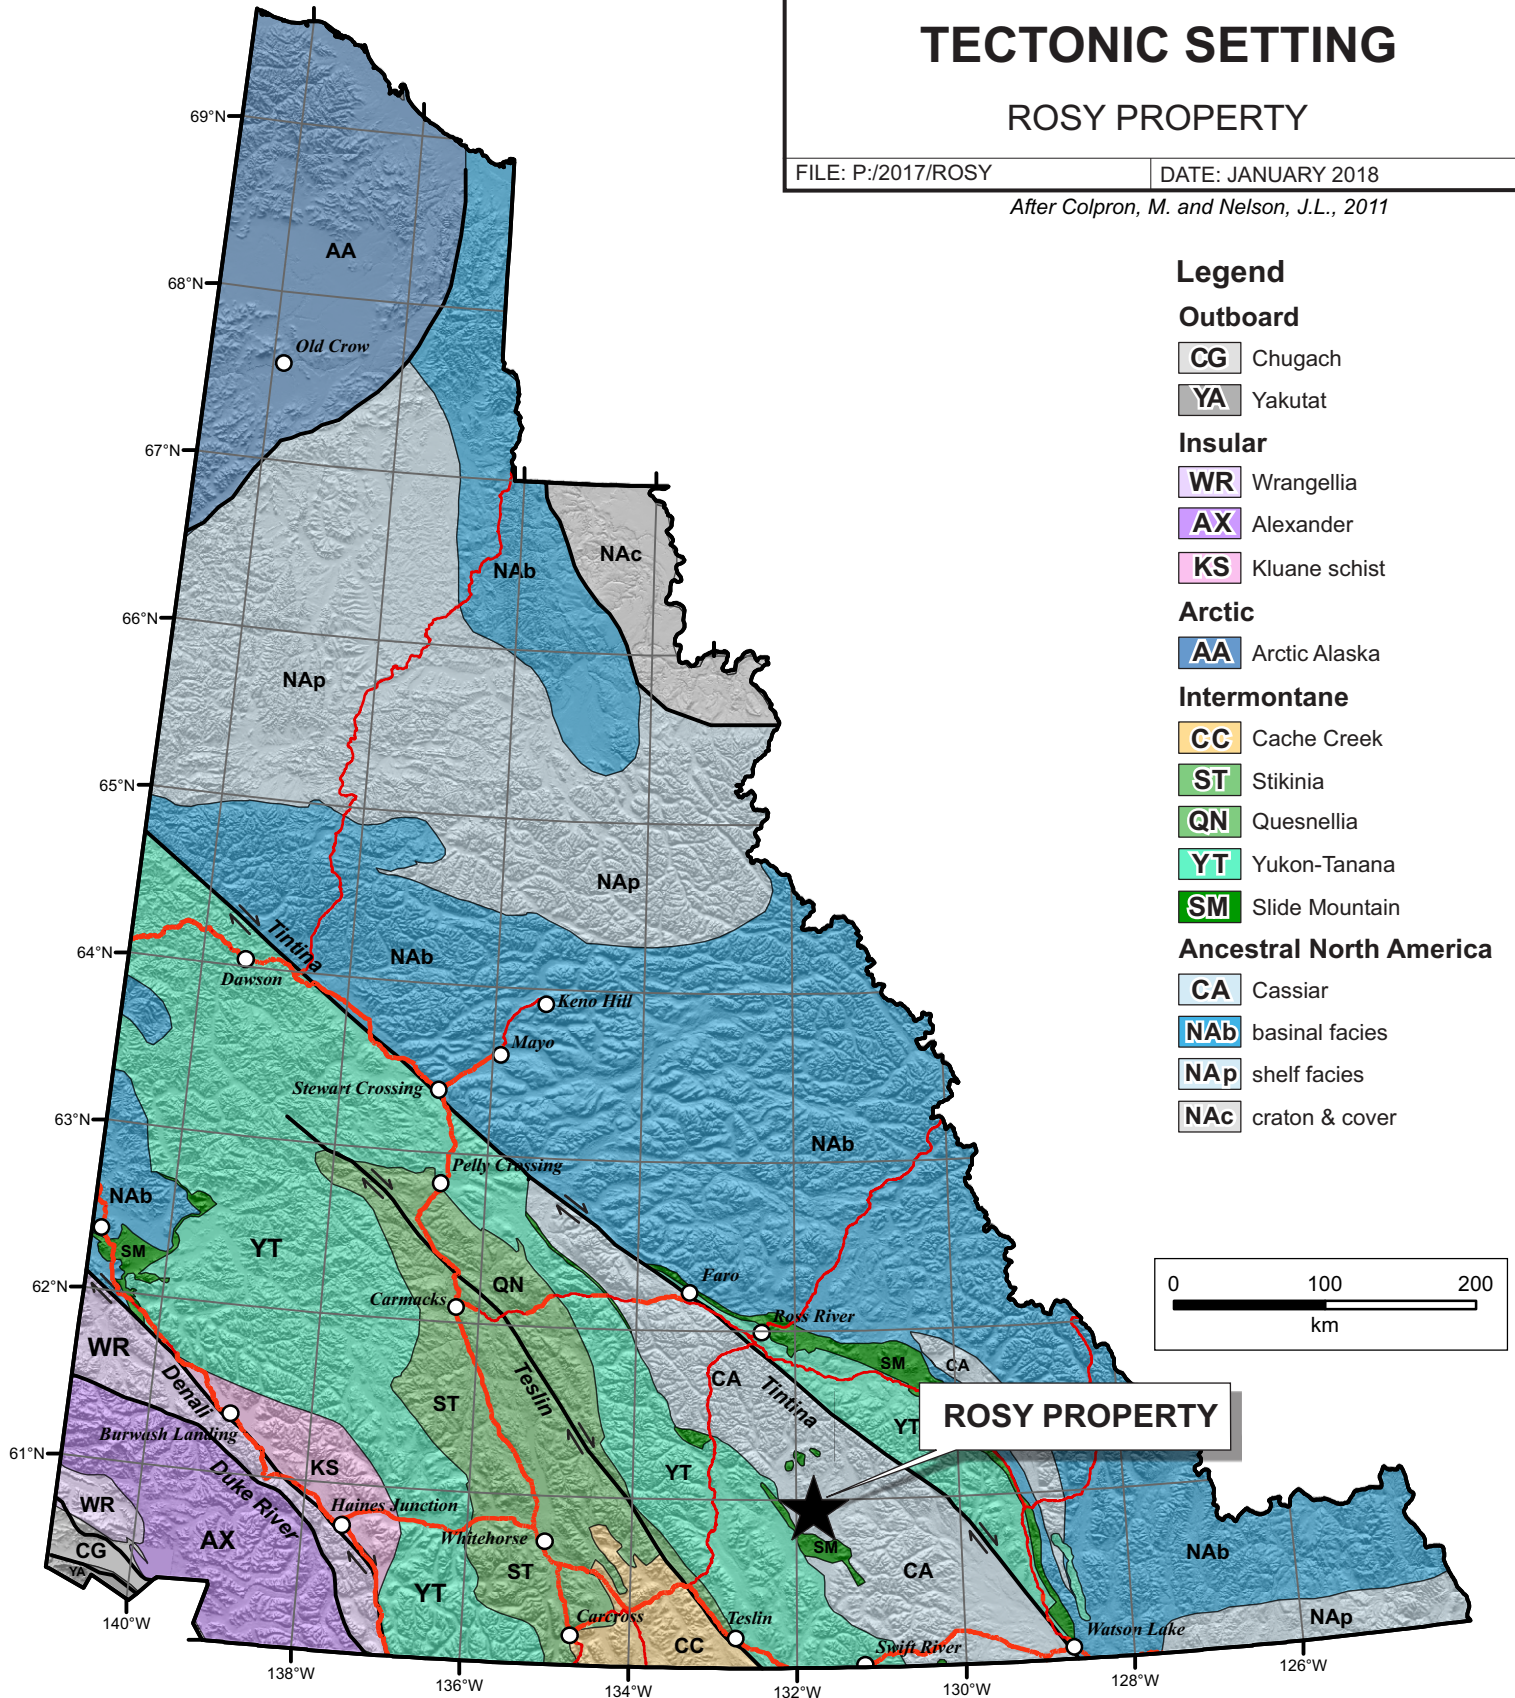

ATAC RESOURCES LTD.

FIGURE 3

ARCHER, CATHRO & ASSOCIATES (1981) LIMITED

TECTONIC SETTING

ROSY PROPERTY

FILE: P:/2017/ROSY

DATE: JANUARY 2018

After Colpron, M. and Nelson, J.L., 2011

Legend

Outboard

- CG** Chugach
- YA** Yakutat

Insular

- WR** Wrangellia
- AX** Alexander
- KS** Kluane schist

Arctic

- AA** Arctic Alaska

Intermontane

- CC** Cache Creek
- ST** Stikinia
- QN** Quesnellia
- YN** Yukon-Tanana
- SM** Slide Mountain

Ancestral North America

- CA** Cassiar
- NAb** basinal facies
- NAP** shelf facies
- NAC** craton & cover

ROSY PROPERTY