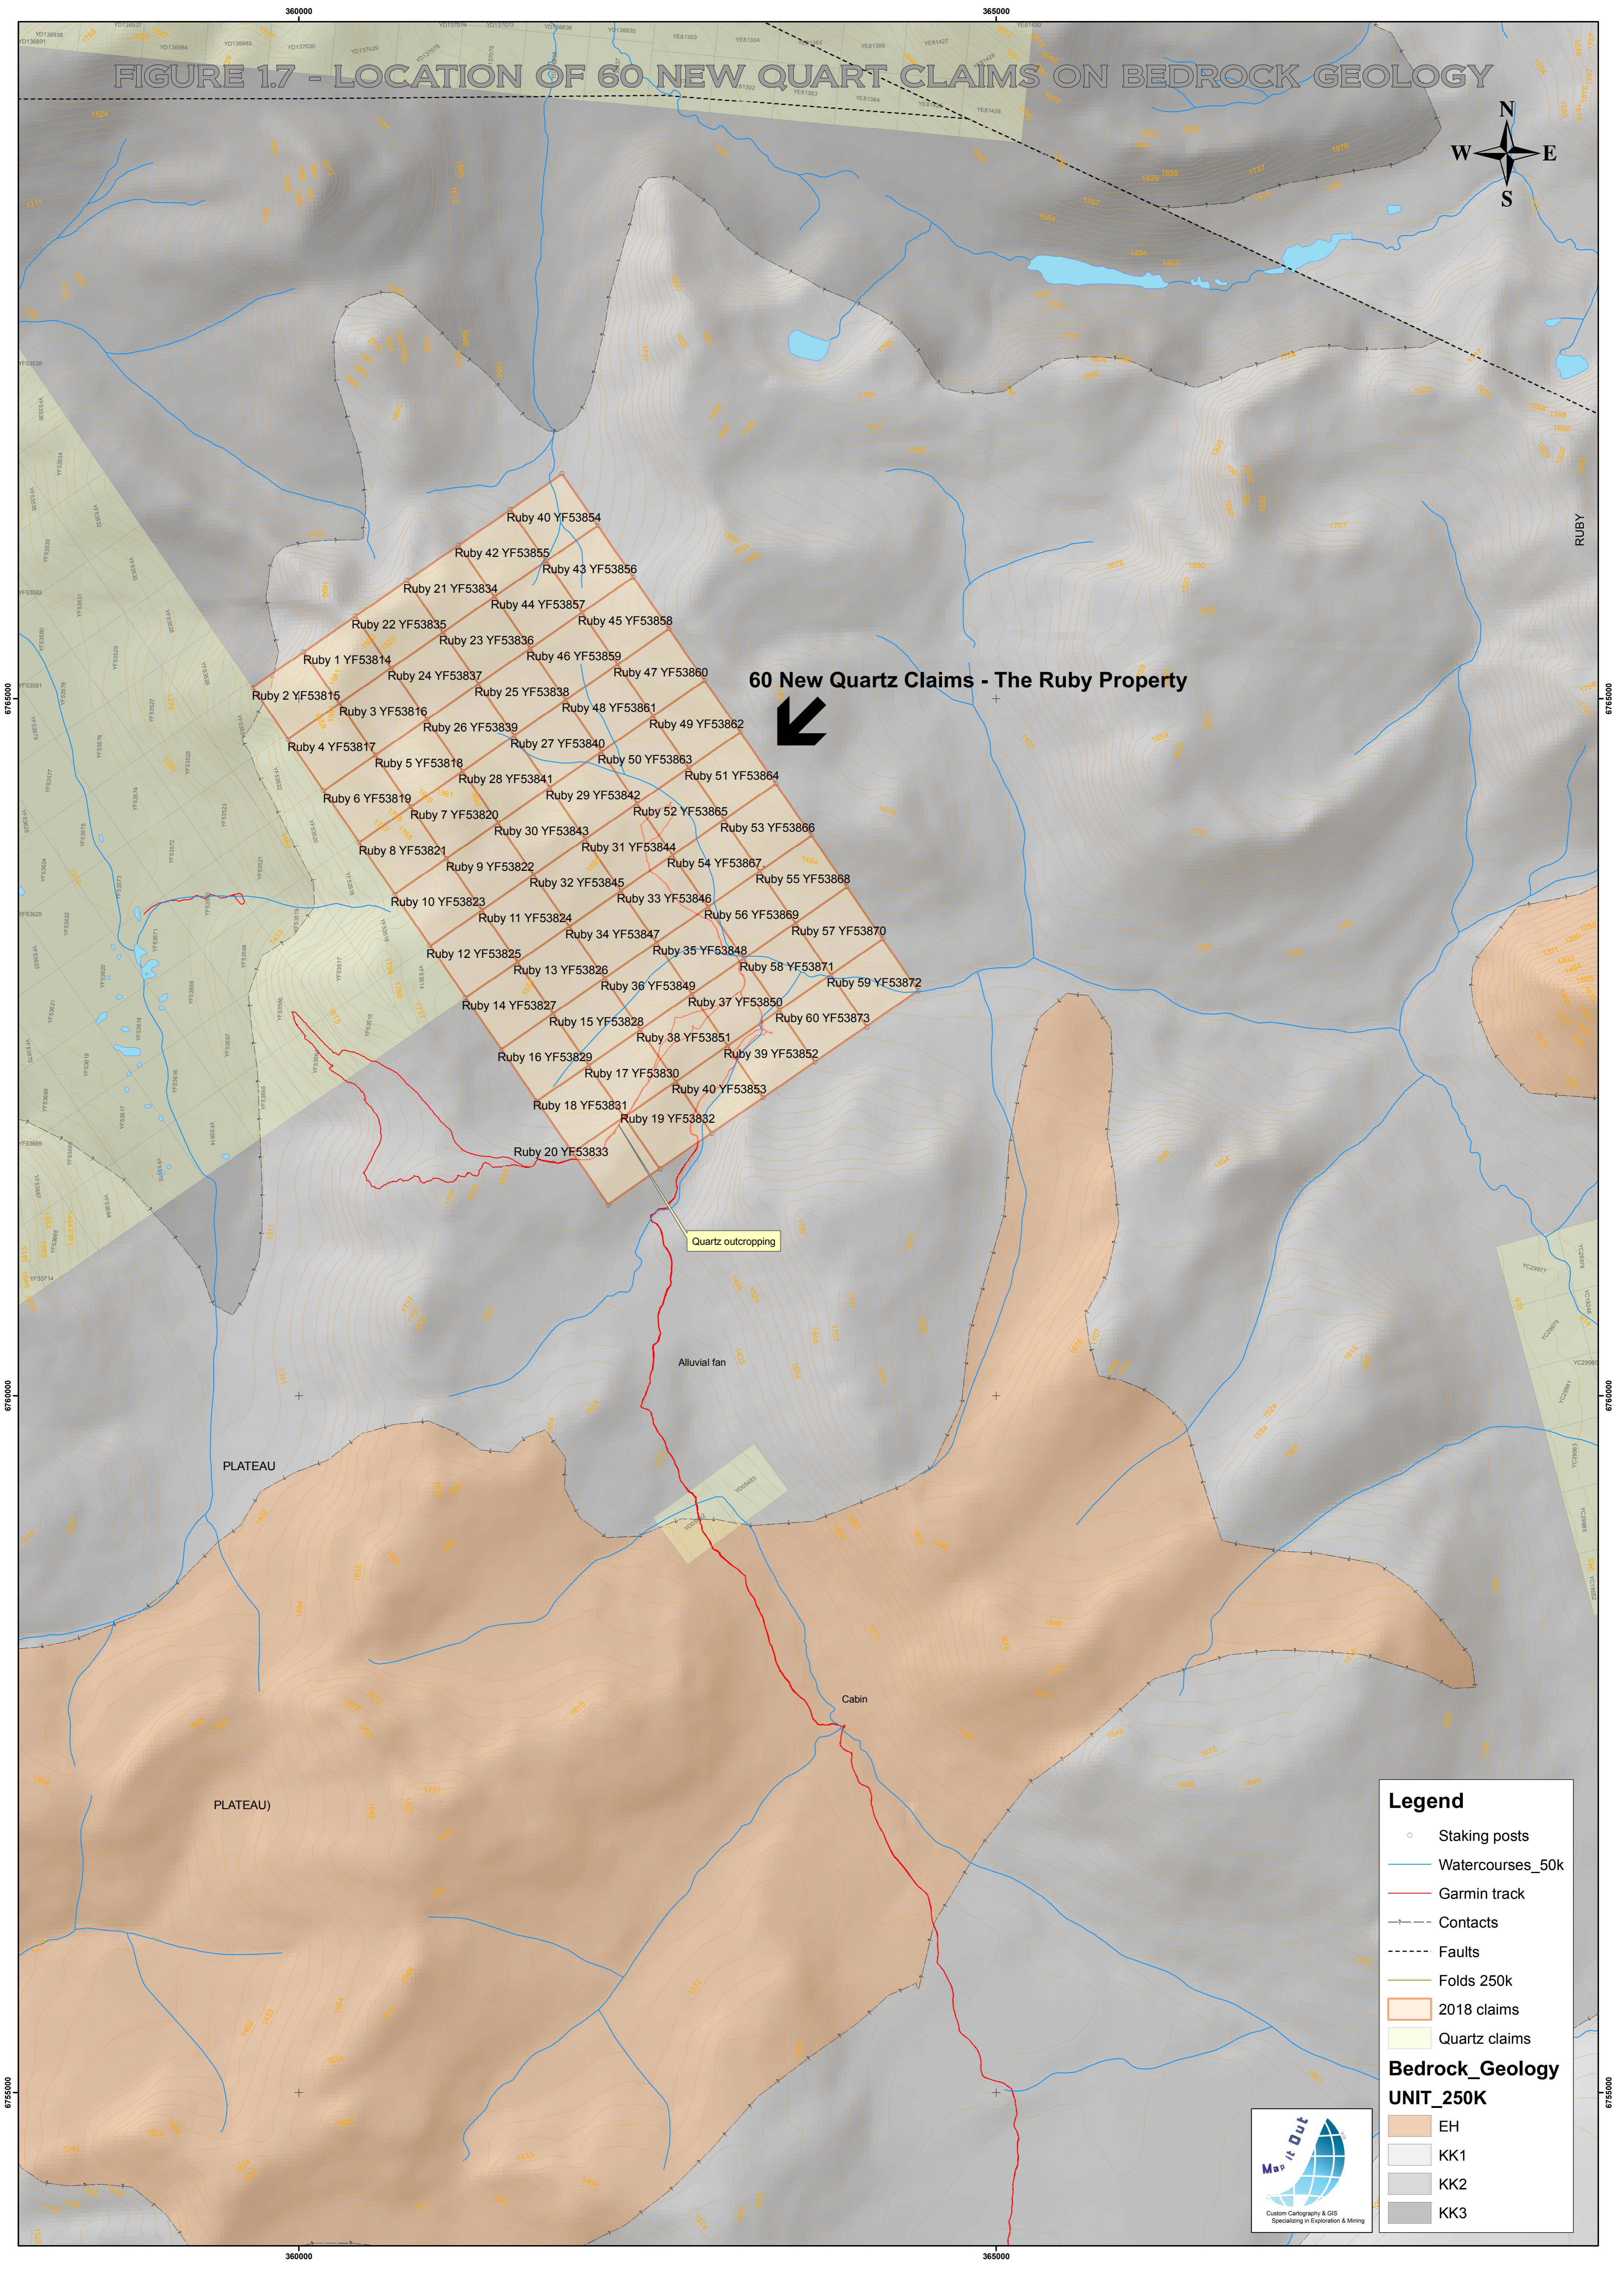

FIGURE 17 - LOCATION OF 60 NEW QUARTZ CLAIMS ON BEDROCK GEOLOGY

60 New Quartz Claims - The Ruby Property

Legend

- Staking posts
- Watercourses_50k
- Garmin track
- - - Contacts
- - - Faults
- Folds 250k
- 2018 claims
- Quartz claims

Bedrock_Geology UNIT_250K

- EH
- KK1
- KK2
- KK3