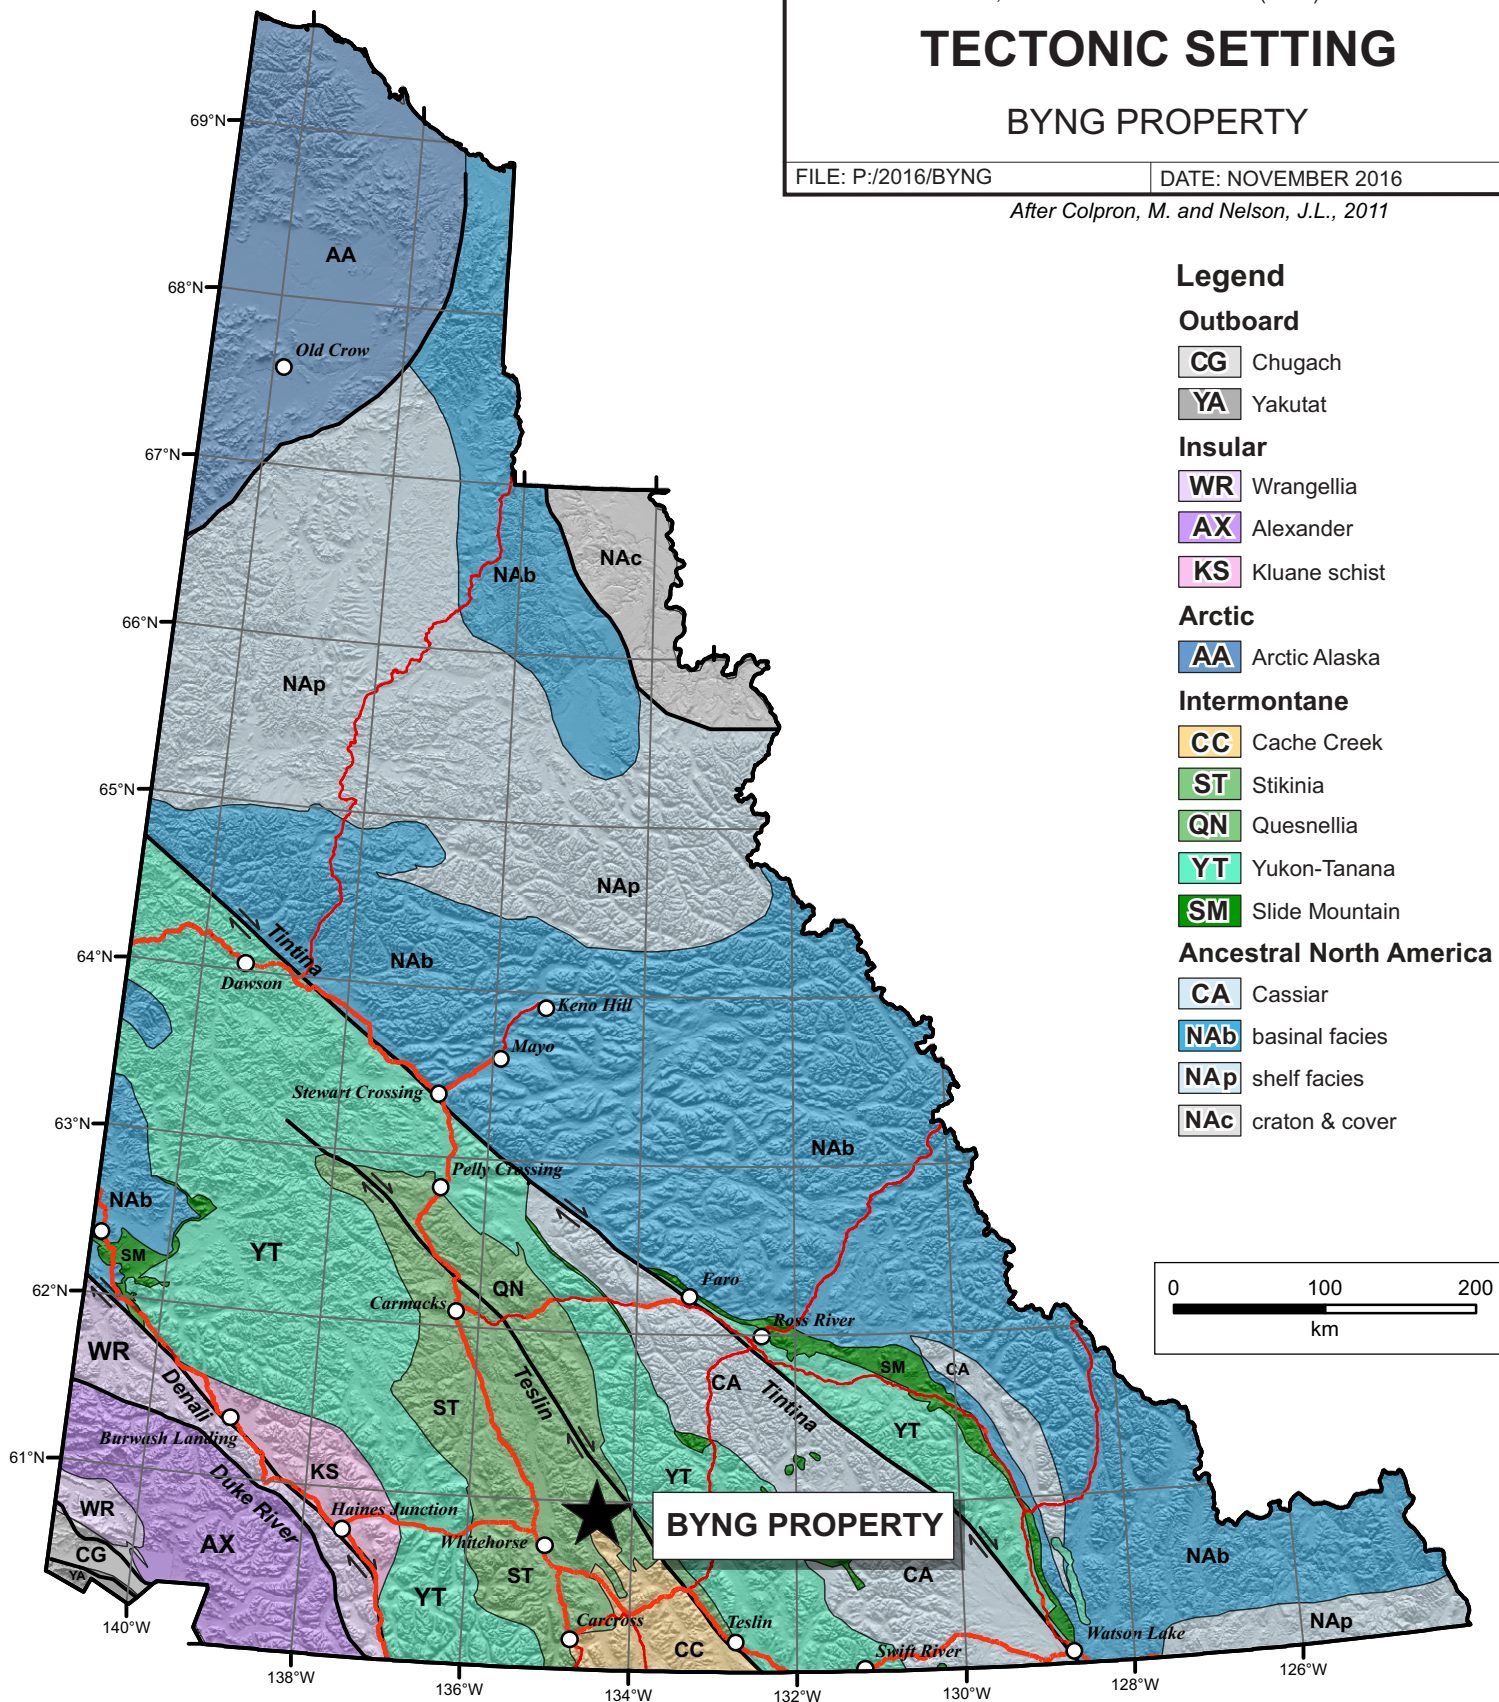

STRATEGIC METALS LTD.

FIGURE 4

ARCHER, CATHRO & ASSOCIATES (1981) LIMITED

TECTONIC SETTING

BYNG PROPERTY

FILE: P:/2016/BYNG

DATE: NOVEMBER 2016

After Colpron, M. and Nelson, J.L., 2011

Legend

Outboard

CG Chugach

YA Yakutat

Insular

WR Wrangellia

AX Alexander

KS Kluane schist

Arctic

AA Arctic Alaska

Intermontane

CC Cache Creek

ST Stikinia

QN Quesnellia

YT Yukon-Tanana

SM Slide Mountain

Ancestral North America

CA Cassiar

NAb basinal facies

NAp shelf facies

NAc craton & cover