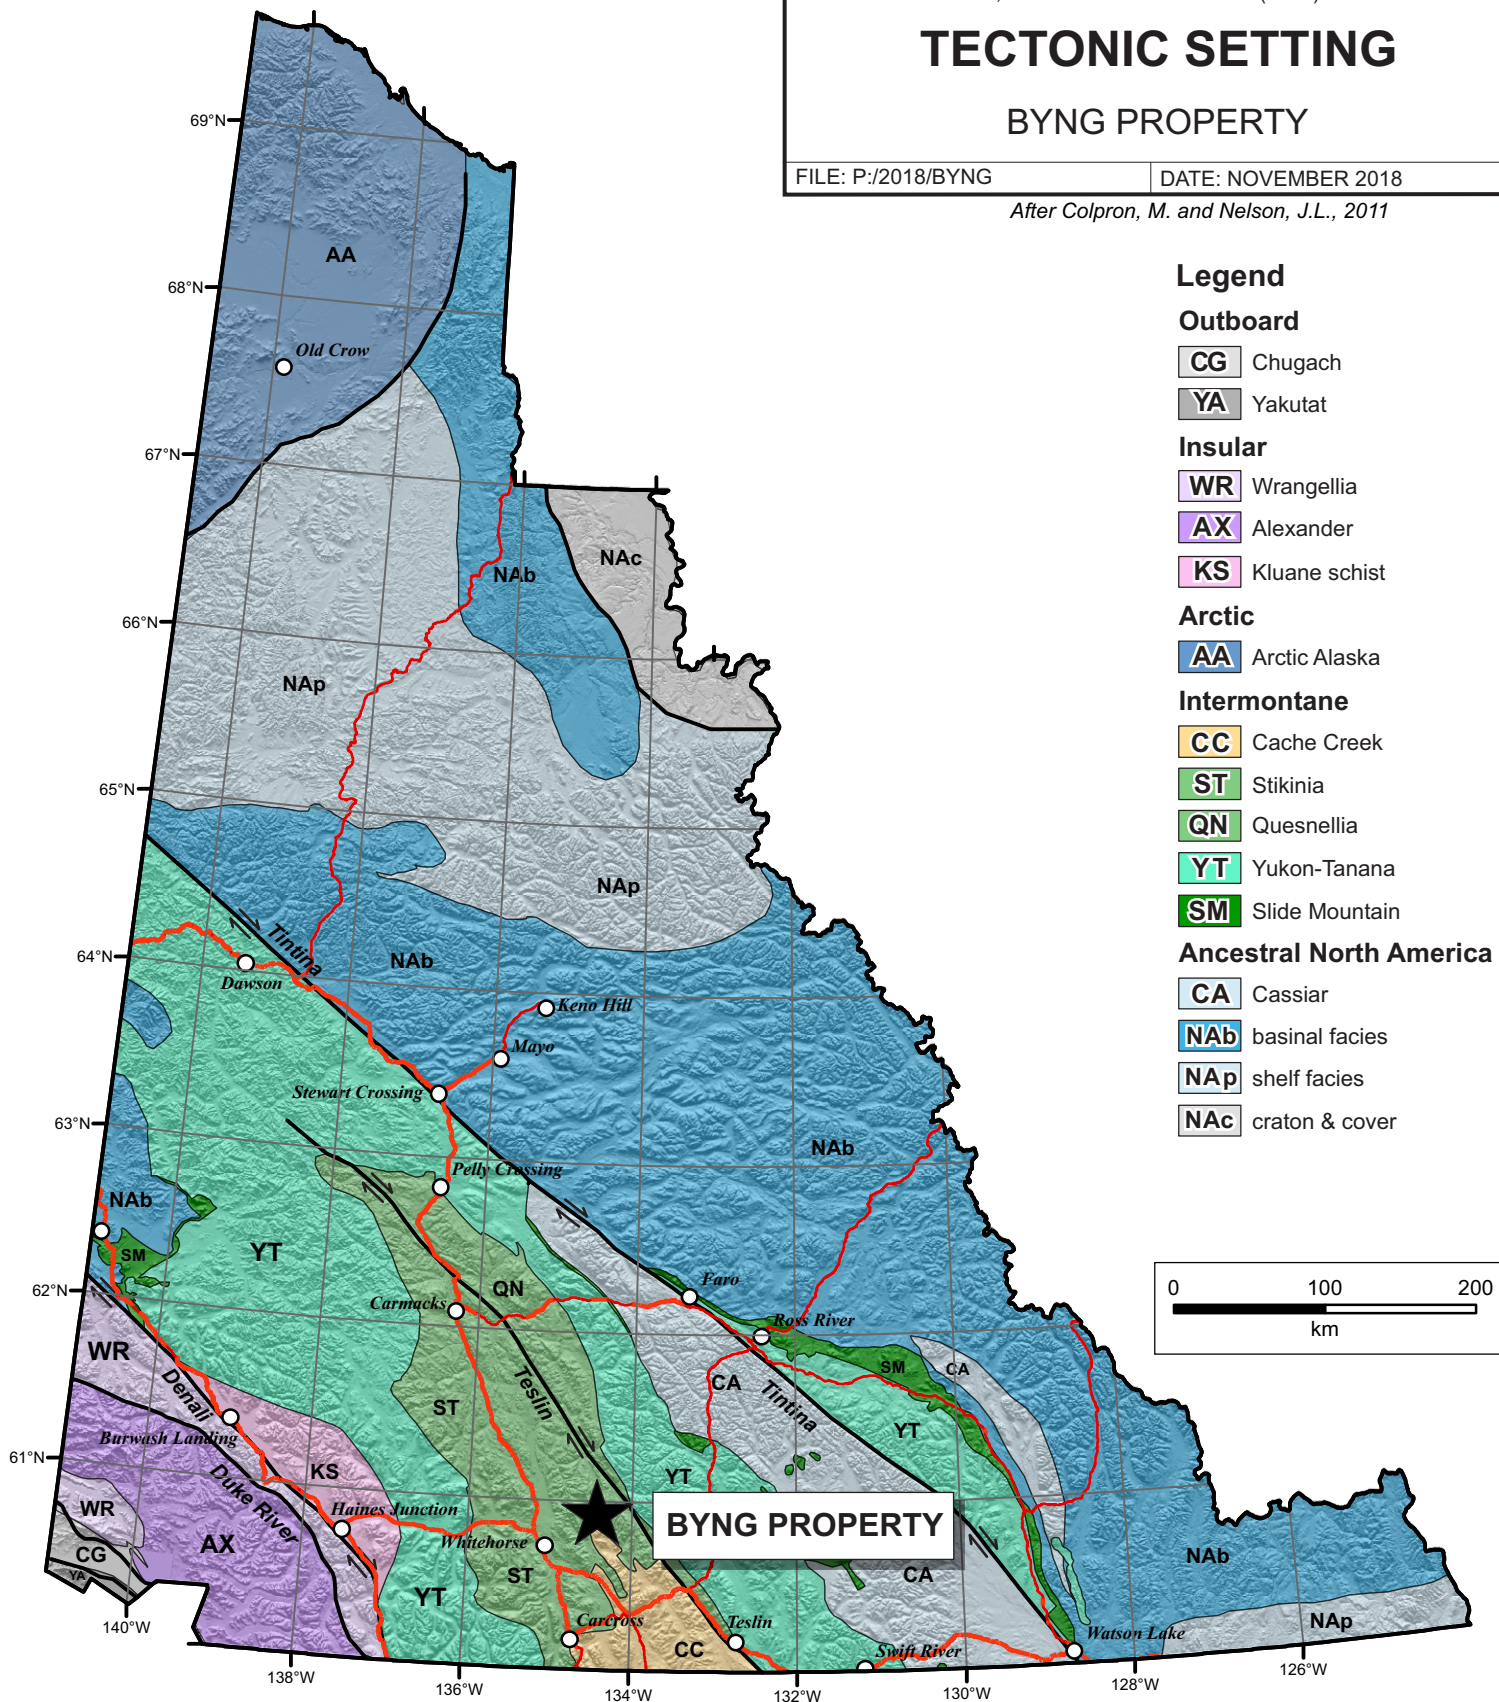

STRATEGIC METALS LTD.

FIGURE 4

ARCHER, CATHRO & ASSOCIATES (1981) LIMITED

TECTONIC SETTING

BYNG PROPERTY

FILE: P:/2018/BYNG

DATE: NOVEMBER 2018

After Colpron, M. and Nelson, J.L., 2011

Legend

Outboard

- CG Chugach
- YA Yakutat

Insular

- WR Wrangellia
- AX Alexander
- KS Kluane schist

Arctic

- AA Arctic Alaska

Intermontane

- CC Cache Creek
- ST Stikinia
- QN Quesnellia
- YT Yukon-Tanana
- SM Slide Mountain

Ancestral North America

- CA Cassiar
- NAb basinal facies
- NAP shelf facies
- NAC craton & cover