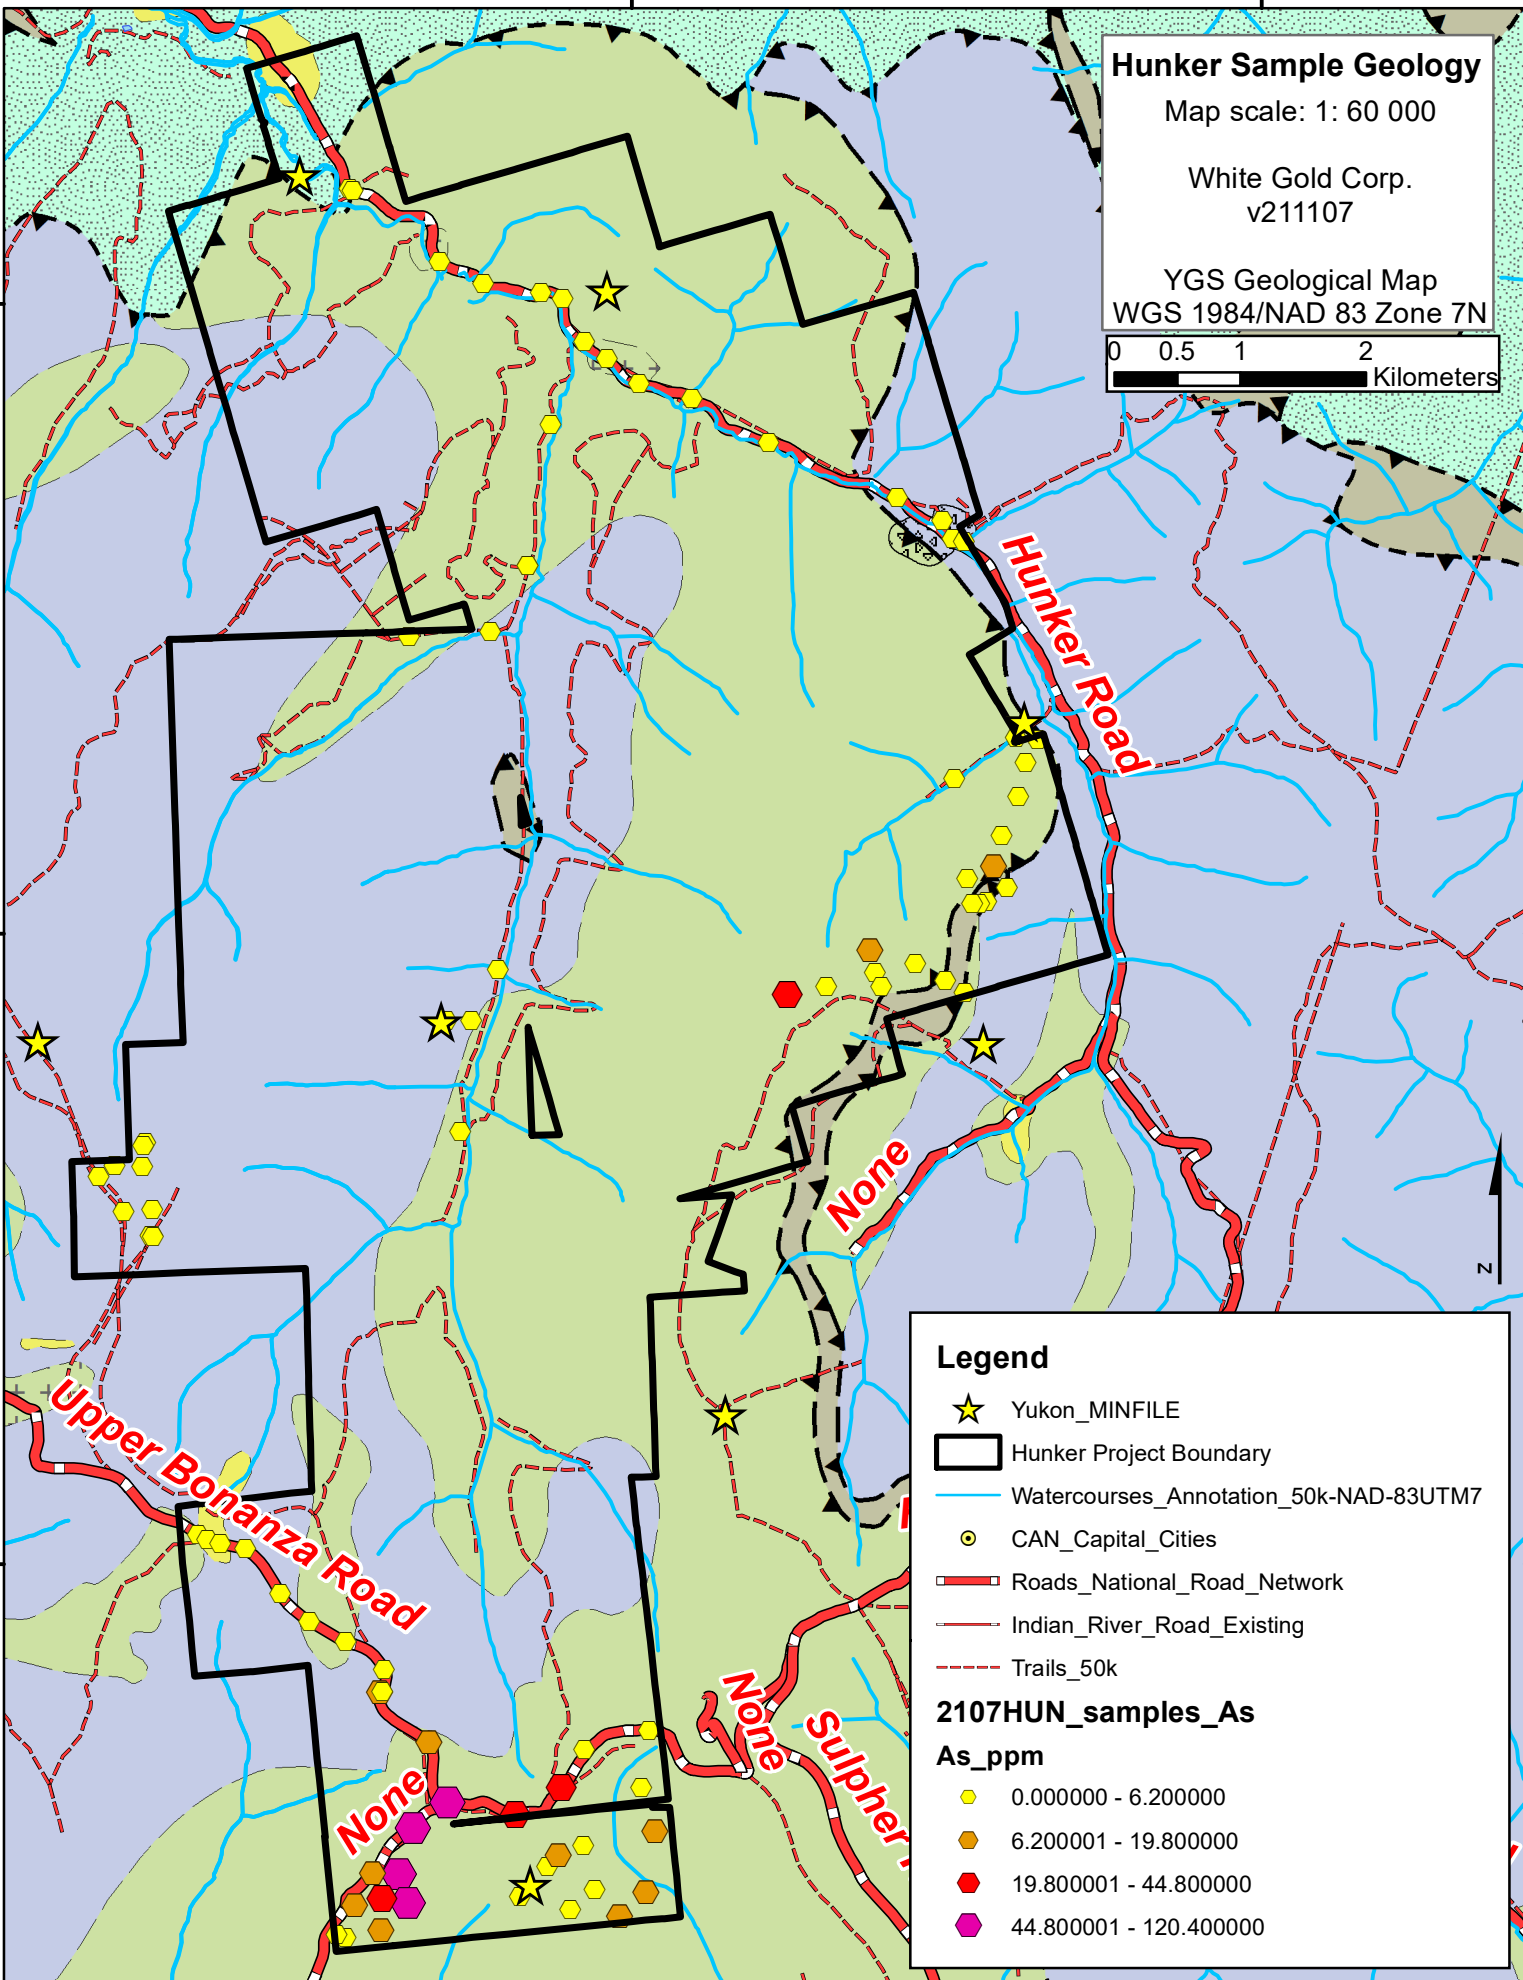

### Hunker Sample Geology

Map scale: 1: 60 000

White Gold Corp.  
v211107

YGS Geological Map  
WGS 1984/NAD 83 Zone 7N

7095000

7095000

7090000

7090000

7085000

7085000

600000

605000

### Legend

- ★ Yukon\_MINFILE
- Hunker Project Boundary
- Watercourses\_Annotation\_50k-NAD-83UTM7
- CAN\_Capital\_Cities
- ▬ Roads\_National\_Road\_Network
- Indian\_River\_Road\_Existing
- - - Trails\_50k