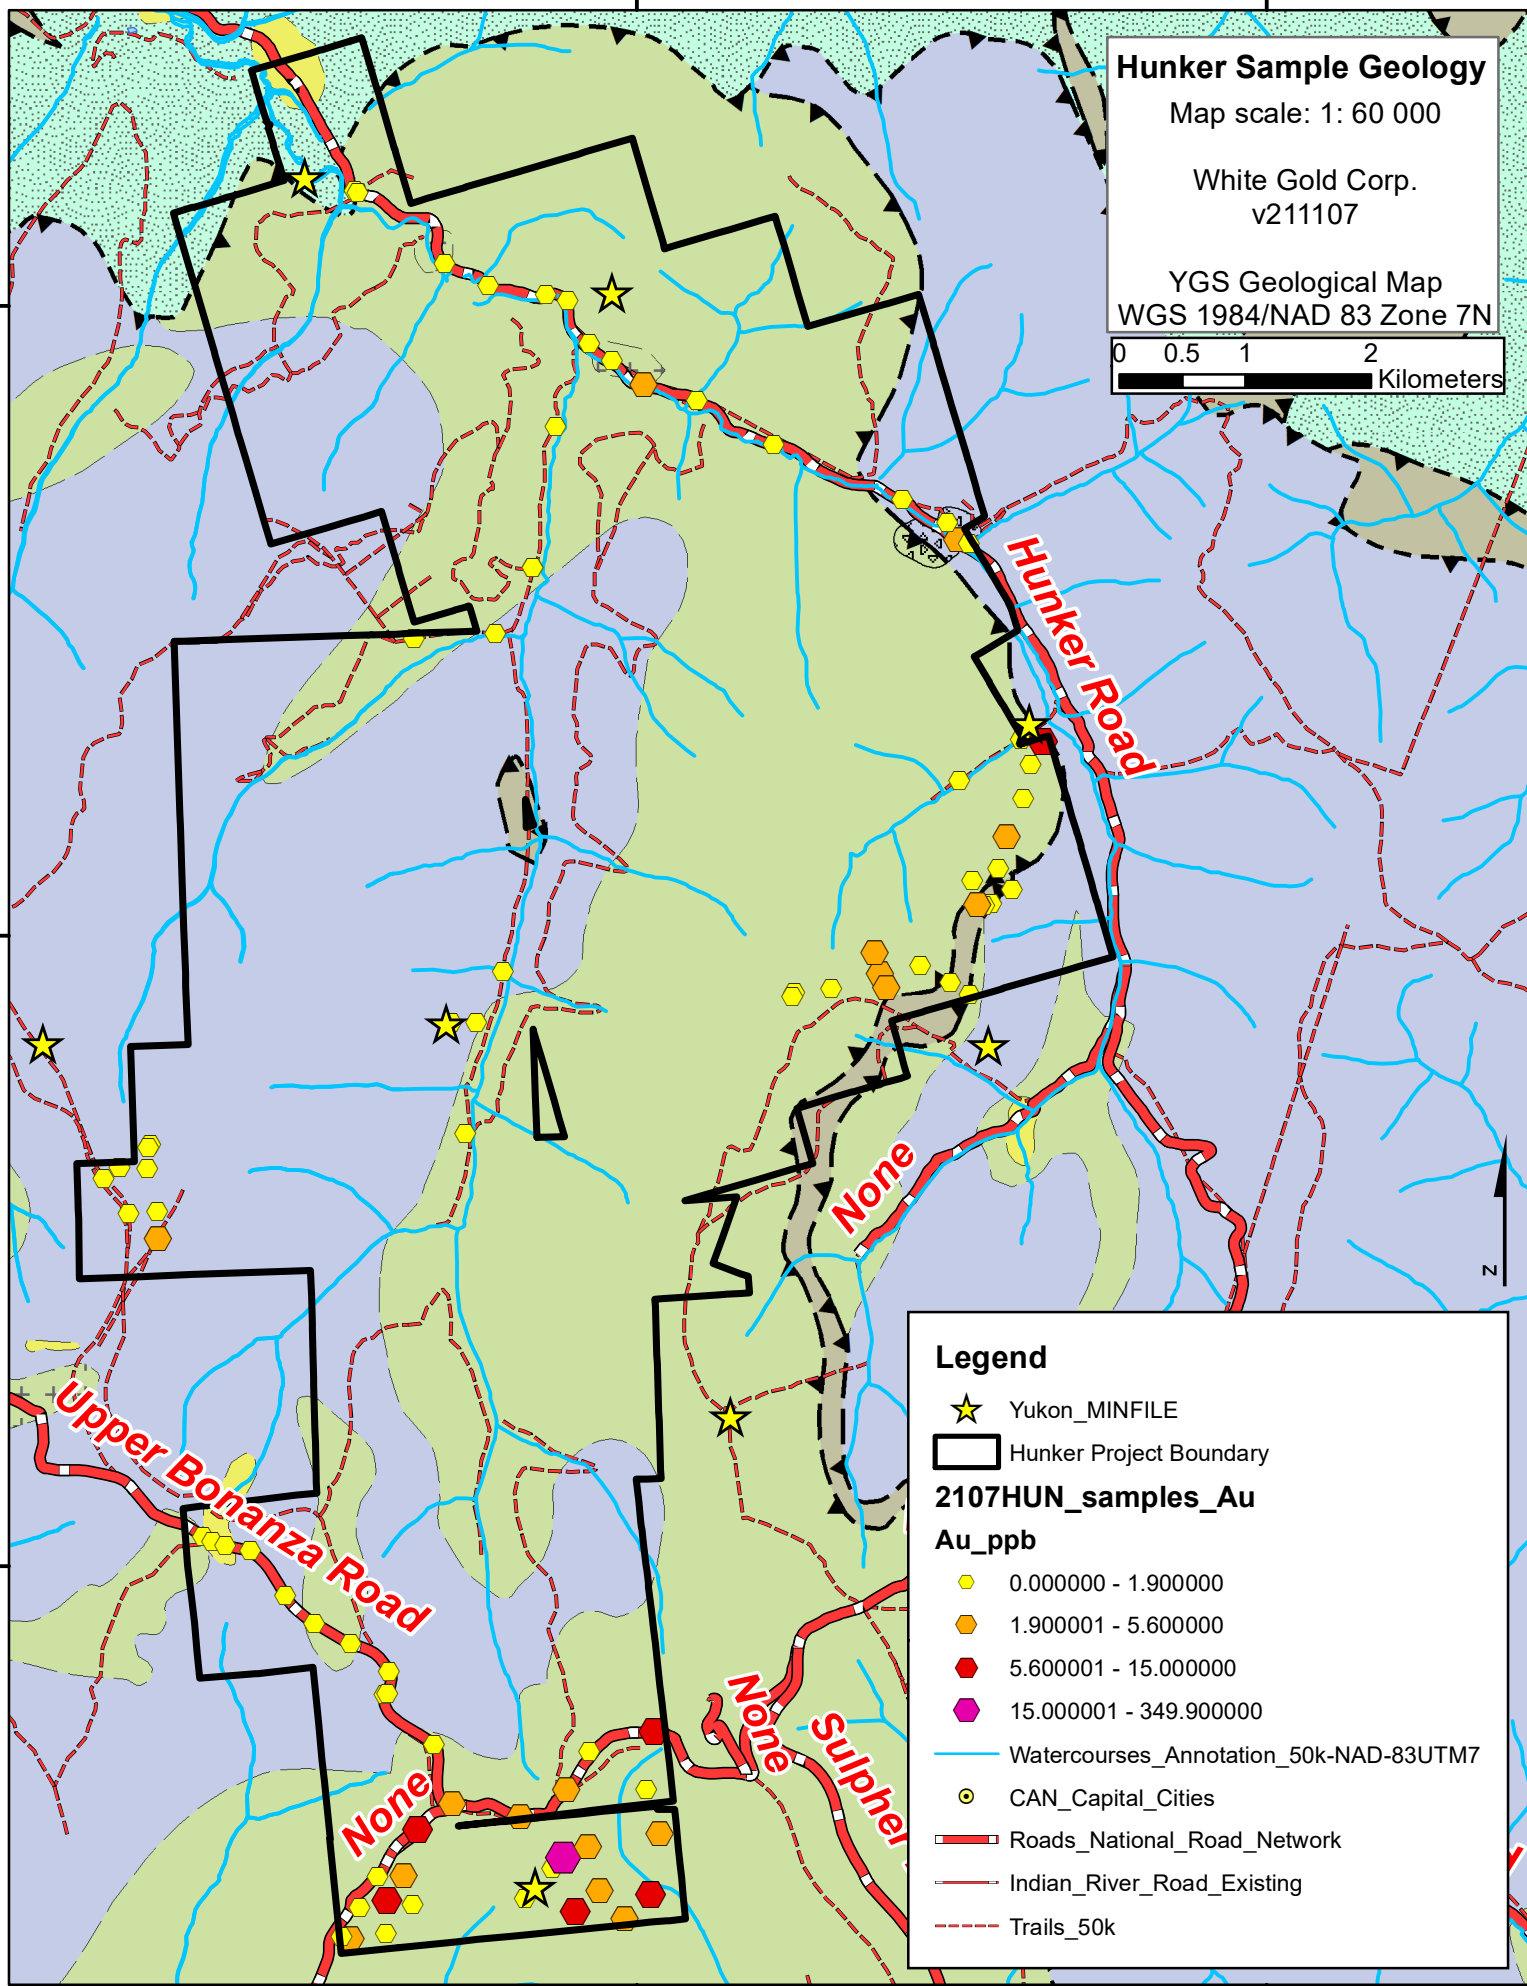

600000

605000

Hunker Sample Geology

Map scale: 1: 60 000

White Gold Corp.
v211107

YGS Geological Map
WGS 1984/NAD 83 Zone 7N

7095000

7095000

7090000

7090000

7085000

7085000

600000

605000

Legend

★ Yukon_MINFILE

▭ Hunker Project Boundary

2107HUN_samples_Au

Au_ppb

● 0.000000 - 1.900000

● 1.900001 - 5.600000

● 5.600001 - 15.000000

● 15.000001 - 349.900000

— Watercourses_Annotation_50k-NAD-83UTM7

○ CAN_Capital_Cities

— Roads_National_Road_Network

— Indian_River_Road_Existing

- - - Trails_50k