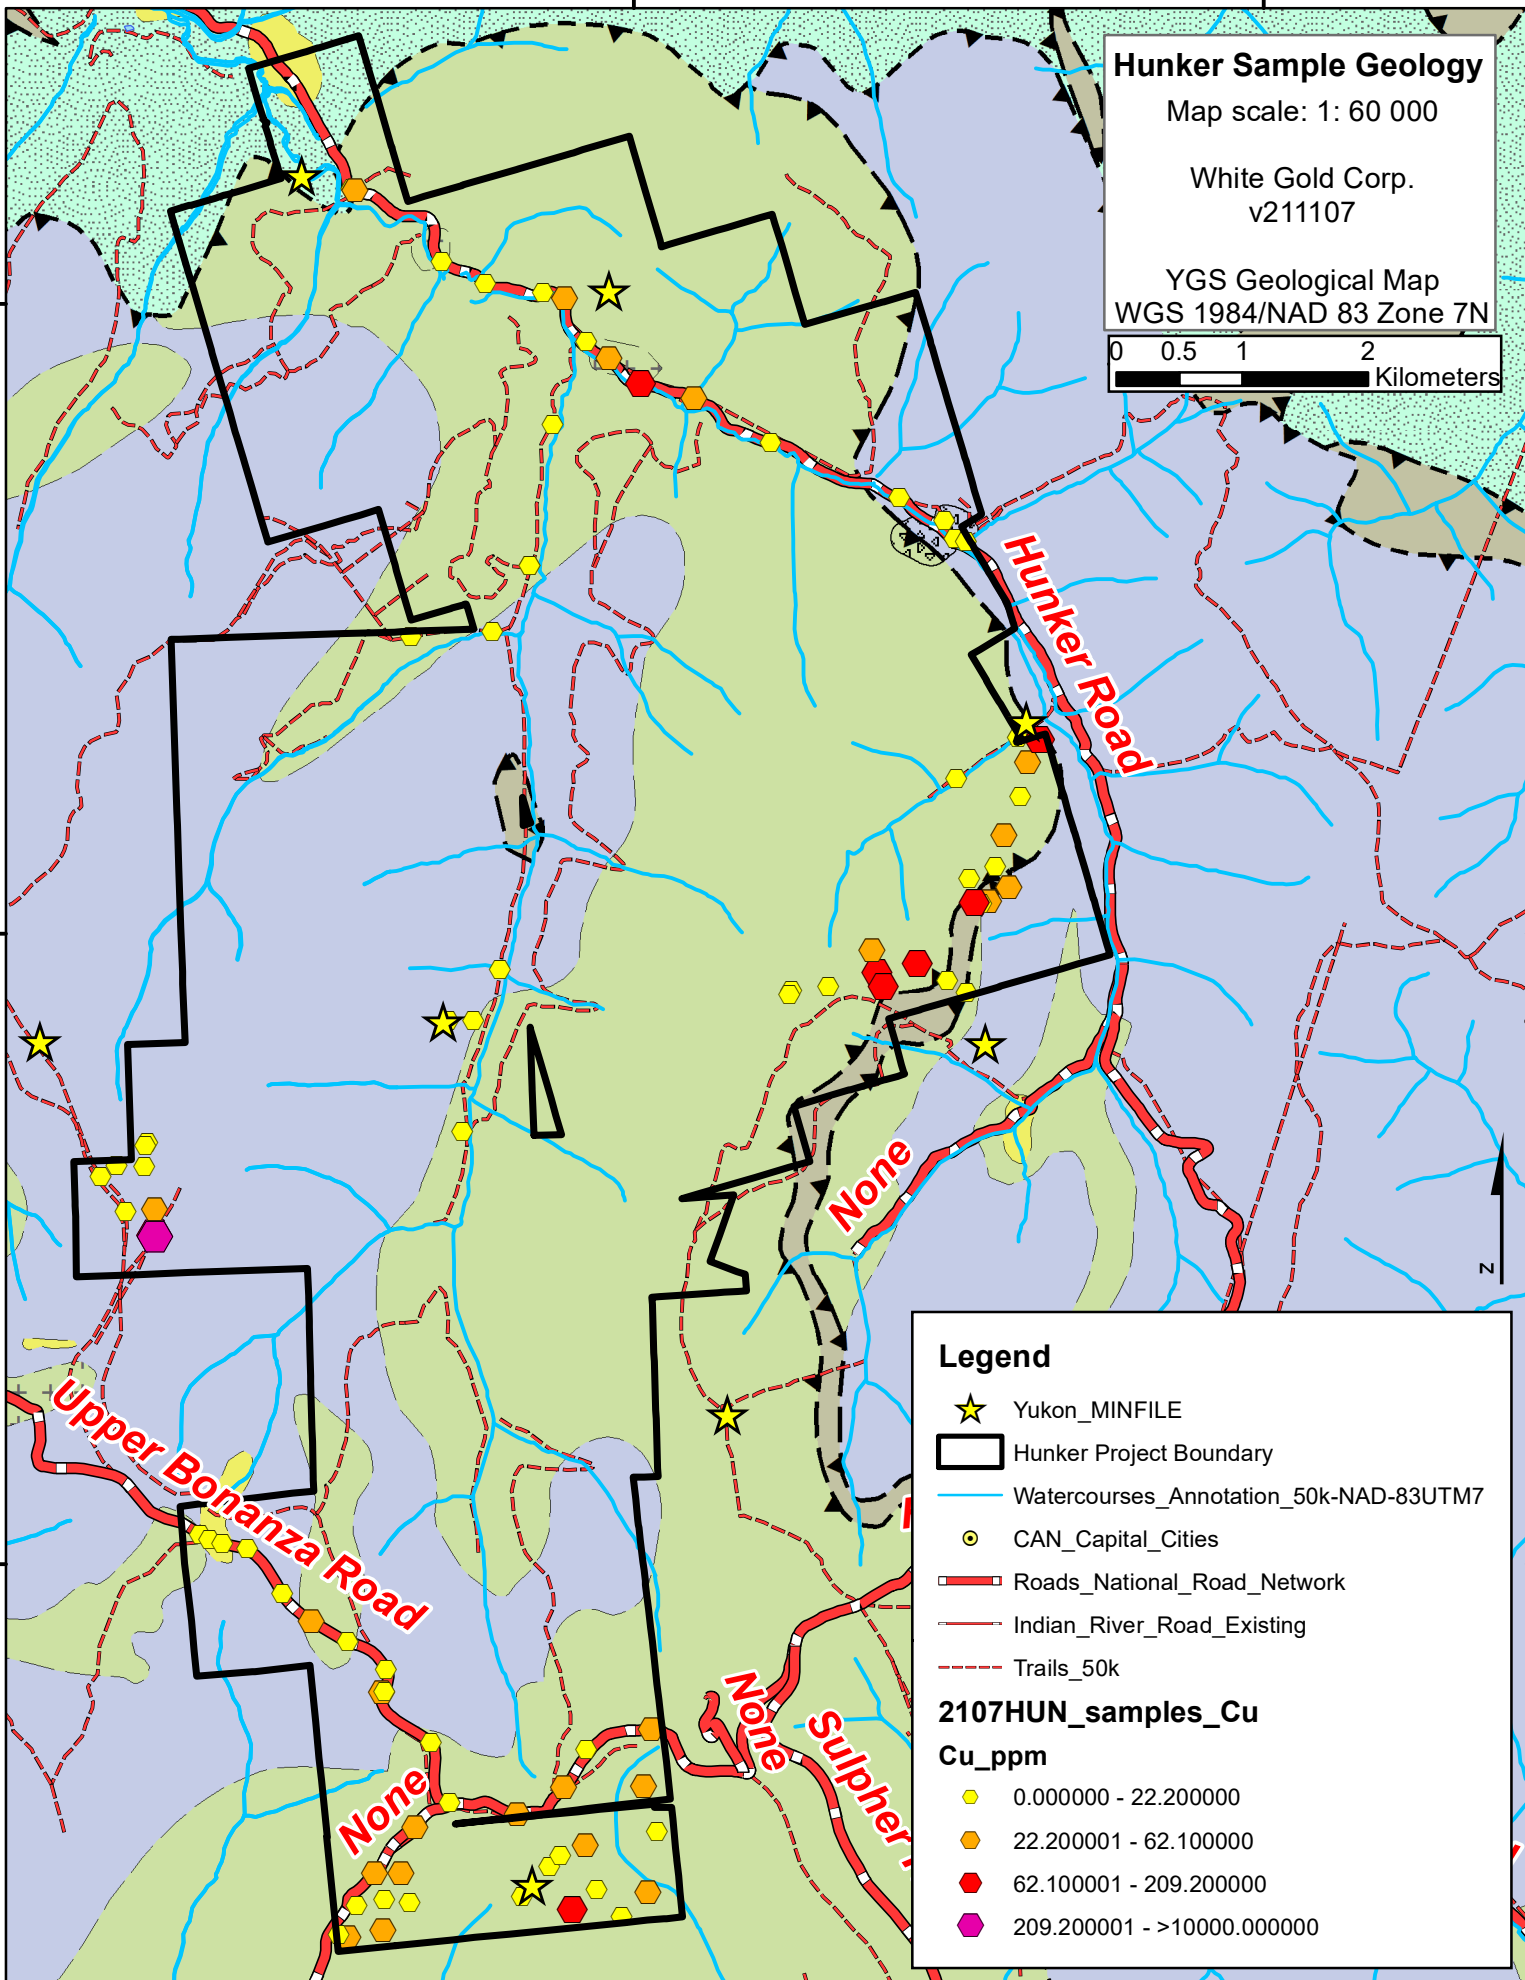

600000

605000

Hunker Sample Geology

Map scale: 1: 60 000

White Gold Corp.
v211107

YGS Geological Map
WGS 1984/NAD 83 Zone 7N

7095000

7095000

7090000

7090000

7085000

7085000

600000

605000

Legend

- Yukon_MINFILE
- Hunker Project Boundary
- Watercourses_Annotation_50k-NAD-83UTM7
- CAN_Capital_Cities
- Roads_National_Road_Network
- Indian_River_Road_Existing
- Trails_50k

2107HUN_samples_Cu

Cu_ppm

- 0.000000 - 22.200000
- 22.200001 - 62.100000
- 62.100001 - 209.200000
- 209.200001 - >10000.000000