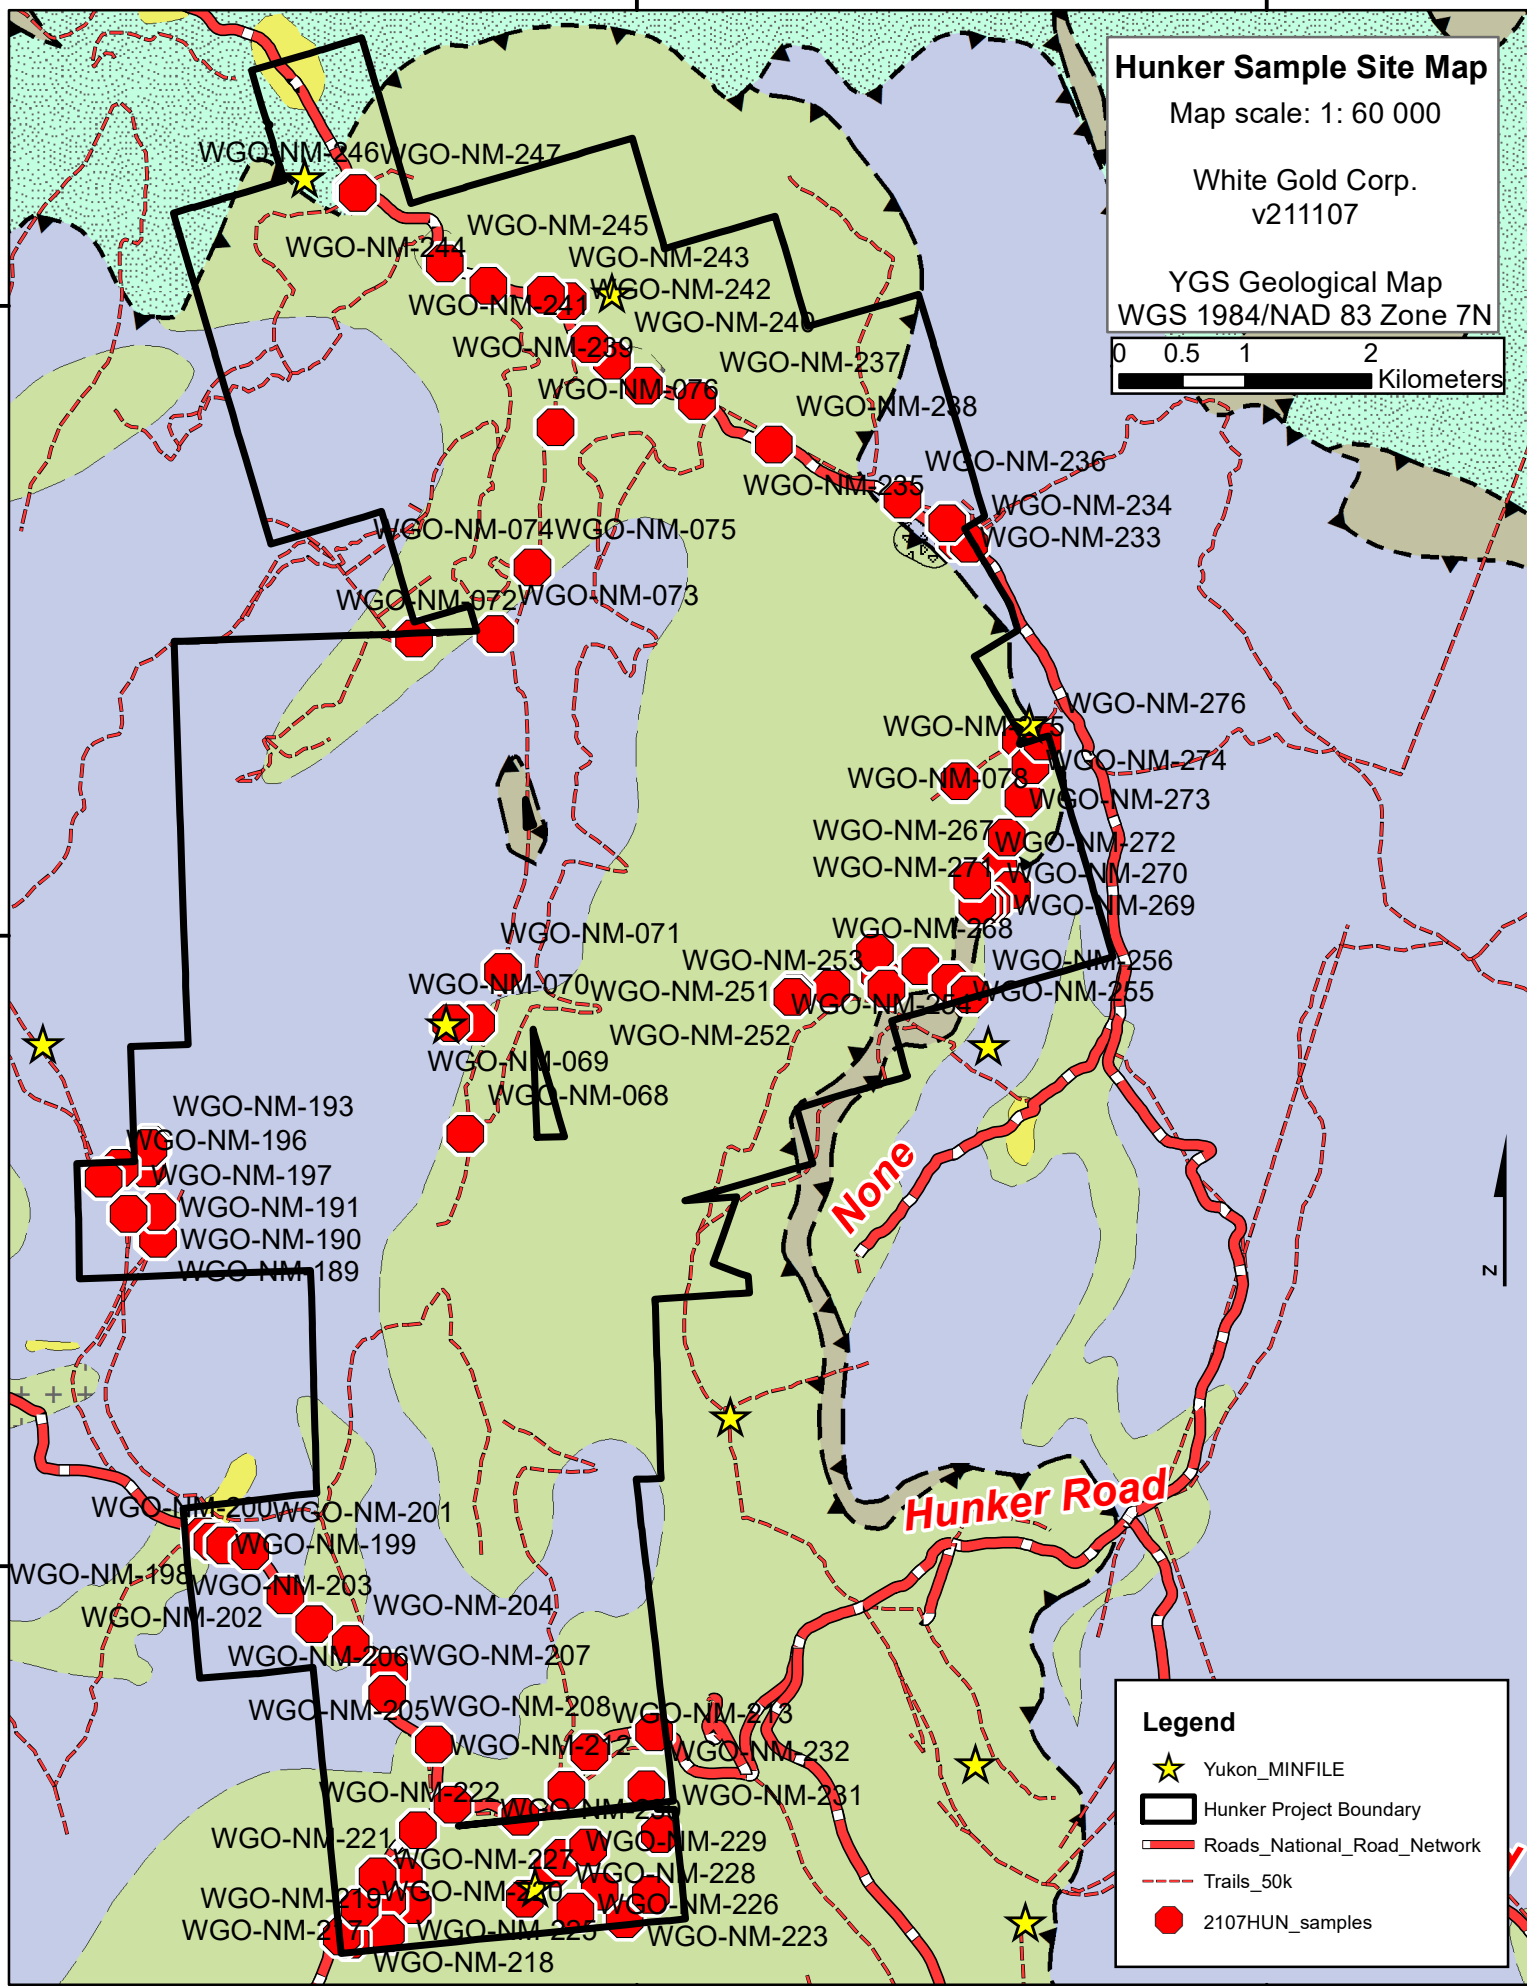

600000

605000

Hunker Sample Site Map

Map scale: 1: 60 000

White Gold Corp.
v211107

YGS Geological Map
WGS 1984/NAD 83 Zone 7N

7095000

7095000

7090000

7090000

7085000

7085000

600000

605000

Legend

- Yukon_MINFILE
- Hunker Project Boundary
- Roads_National_Road_Network
- Trails_50k
- 2107HUN_samples