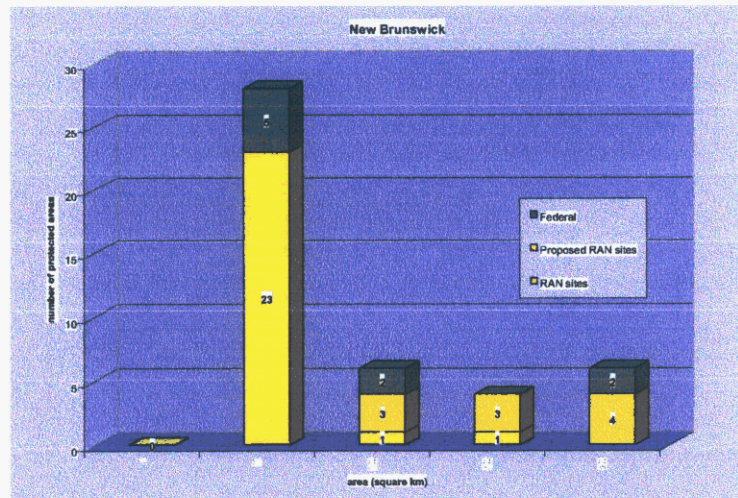

Histogram showing size distribution of protected areas in NB. Protected areas managed by federal government in dark green. Representative Areas Network Sites are shown in yellow (approved and regulated) and orange (proposed)

Data Sources

1. Ron Shaw - New Brunswick Dept. of Natural Resource And Energy
   e-mail: ron.shaw@gnb.ca
2. Jacques Nadeau - New Brunswick Dept. of Natural Resource And Energy
   e-mail: Jacques.C.Nadeau@gnb.ca
3. "Protected Areas Strategy - Stakeholders' Committee Report, June 2000". Government of NB, Dept. of Natural Resource And Energy's Natural Areas
4. CBI/WWF Protected Areas Database, November, 1999, CD-ROM. The Conservation Biology Insti-