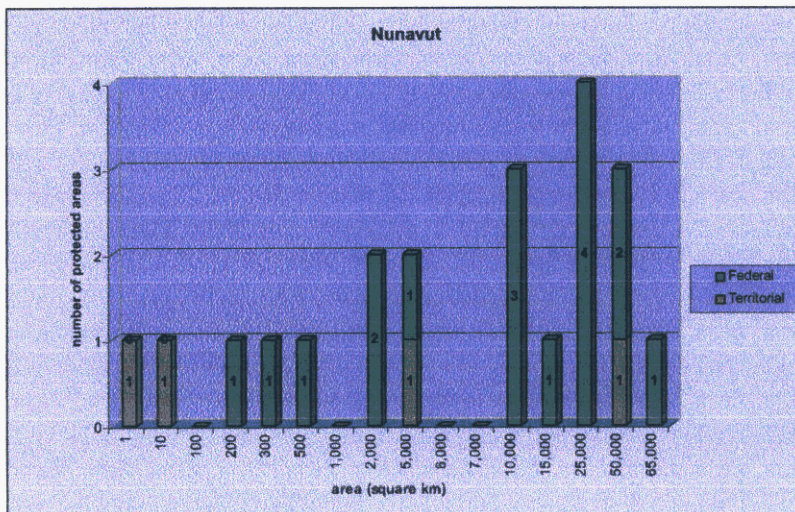

Histogram showing size distribution of protected areas in Nunavut. Protected areas managed by federal government in dark green.

Data Sources

1. Carl Schulze, District Geologist, Arviat - NU
  e-mail: CSchulze@gov.nu.ca
2. CBI/WWF Protected Areas Database, November, 1999, CD-ROM. The Conservation Biology Institute, Corvallis, Oregon.