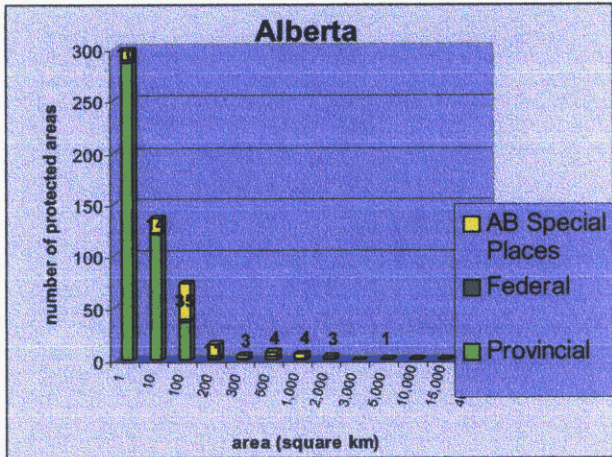

3. CBI/WWF Protected Areas Database, November, 1999, CD-ROM. The Conservation Biology Institute.

Protected Areas

ALBERTA

Histogram showing size distribution of protected areas in Saskatchewan. Protected areas managed by federal government in dark green. Proposed Representative Area Network sites are shown in yellow, and approved RAN sites in orange.