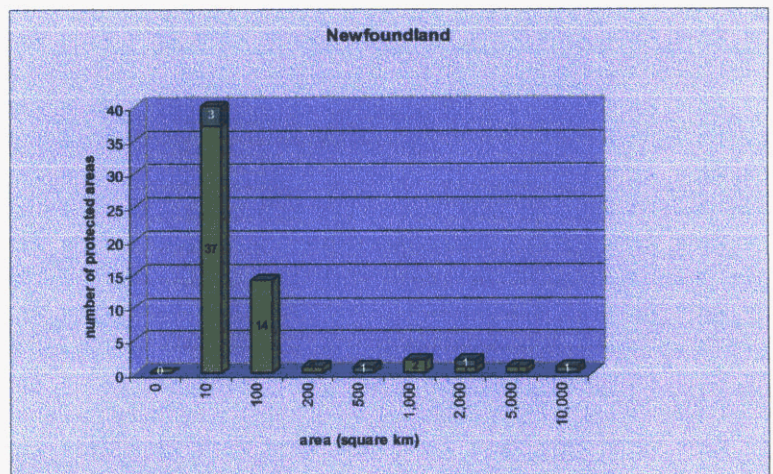

Compensation: Government may (not shall!) negotiate compensation under the Expropriation Act for mineral interests or operations incorporated in reserves.

Newfoundland

Area: 373,872 km²

protected areas

18 wilderness and ecological reserves	4,884 km ² (1.2%)
2 wilderness reserves	
14 ecological reserves	
2 provisional reserves	
13 federally protected lands	2,306 km ² (0.57%)
2 national parks	
8 national historic parks	
3 migratory bird sanctuaries	
25 provincial parks	226 km ² (0.05%)
6 other provincially protected lands	1,376 km ² (0.34%)
3 wildlife reserves	
1 nature park	
1 public reserve	
1 development control area	
proposed Torngat Mountains National Park	9,610 km ²

Target or cap: none; best estimates (based on current plans) is that representation will be achieved with under 12%, but there is no commitment to a particular figure.

Status: currently 4.5% of landbase in protected areas (about half of this in the newly created SMA for the proposed Torngat National