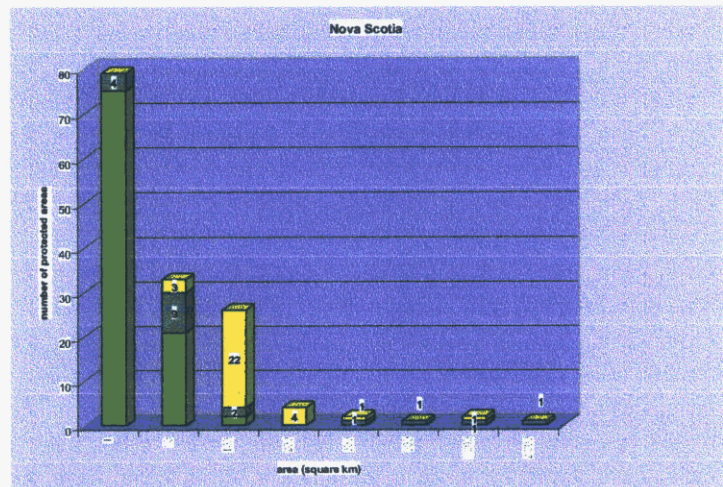

Histogram showing size distribution of protected areas in Nova Scotia. Protected areas managed by federal government in dark green, and protected areas managed by provincial government in light green. Protected Areas Strategy sites in yellow

Data Sources

1. Robert H. Bowby - Government of NS, Dept. of Natural Resources
  e-mail: rthbowby@gov.ns.ca
2. "Land Designation and Ownership in Nova Scotia", Open File Map ME 2000-1. NS Dept. of Natural Resources, Minerals and Energy Branch.
3. CBI/WWF Protected Areas Database, November, 1999, CD-ROM. The Conservation Biology Institute.