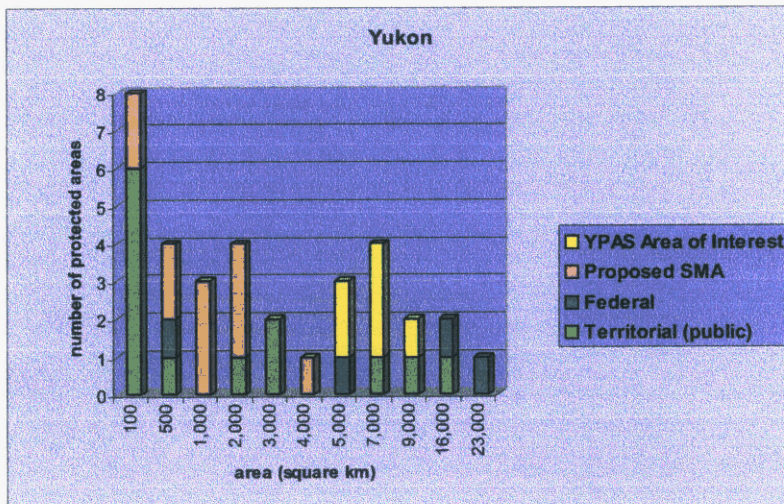

Histogram showing size distribution of protected areas in Yukon. Protected areas managed by federal government in dark green, and protected areas managed by provincial government in light green. Proposed SMAs in magenta, and proposed YPAS areas of interest in yellow.

Data Sources

1. Yukon Land Status Map - confidential version
2. Yukon State of the environment report, 1999. Dept. of Renewable Resources