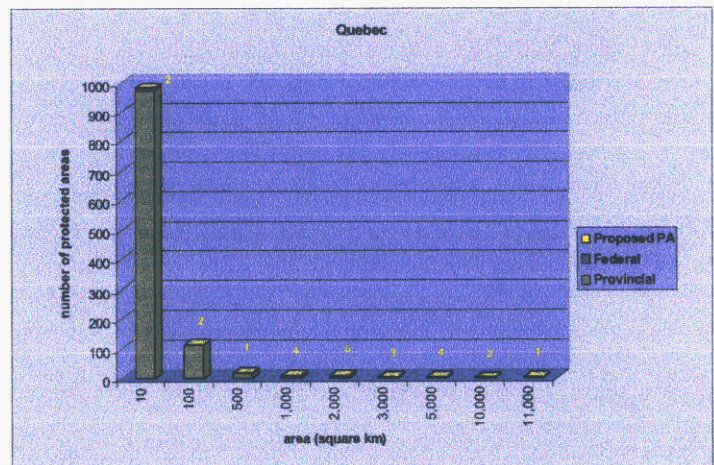

Status: 2.84% of the landbase is protected. The Strategy is still in drafting stage.

Quebec

Area: 1,667,900 km²

Protected Areas

-Managed by Federal Government	
2 National capital Commission park	359 km ²
2 National historic parks	2 km ²
3 National park and national park reserve	931 km ²
27 Migratory bird sanctuaries	508 km ²
8 National Wildlife Sanctuary	54 km ²
-Managed by Provincial Government	
27 Endangered species habitat	0.9 km ²
93 Wildlife habitat	37,385 km ²
1 Marine protected area	
1,138,000 km ²	
1 Natural area (prot. educational institution)	11 km ²
32 Recreational, touristic, conservation park	129 km ²
18 Provincial parks	4,404 km ²
7 Urban parks	11 km ²
5 Wildlife Refuge	17 km ²
58 Ecological Reserve	703 km ²
162 Salmon Rivers	?
28 Sites protected by the QWF	26 km ²
56 Sites protected by private institutions	49 km ²

Total: 45,875 km², or 2.84% of the landbase under various protected areas designation. Only 0.5% of the landbase is in protected areas where mineral exploration and development is prohibited. Another 141,592 km²,