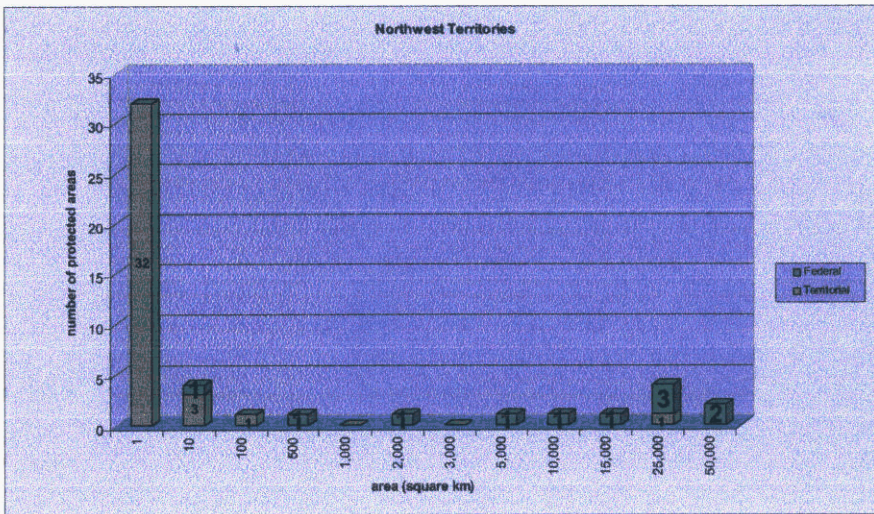

Protected Areas

NWT & Nunavut

Histogram showing size distribution of protected areas in NWT. Protected areas managed by federal government in dark green.

Data Sources (NWT)

1. Heidi Heder, GNWT PAS Implementation Coordinator
  e-mail: Heidi_Heder@gov.nt.ca
2. NWT Protected Areas Strategy - A Balanced Approach to Establishing Protected Areas in the Northwest Territories, prepared by The NWT PAS Advisory Committee
3. NWT PAS Implementation Forum Final Report, March, 2000. Prepared by Crosscurrent Associates, Hay River.
5. CBI/WWF Protected Areas Database, November, 1999, CD-ROM. The Conservation Biology Institute, Corvallis, Or.

Nunavut

Area: 1,994,000 km² (land only)

Protected areas

-Managed by Federal Government

- 2 Canadian heritage rivers ?
- 7 migratory bird sanctuaries 84,014 km²
- 2 national historic sites ?
- 4 national parks 102,541 km²
- 3 national park reserves 76,500 km² – interim protected
- 2 national wildlife areas 4,404

-Managed by Territorial Government

- 1 game sanctuary 33,000 km² – fully withdrawn
- 2 territorial historic sites/trail ?
- 1 restricted development zone ?
- 8 territorial historical/archeological parks/sites ?
- 1 territorial heritage river
- 9 territorial parks >2,500 –uncertain if exploration and staking allowed

- 1 territorial marine park
- 1 territorial wildlife sanctuary

Total: ~303,000 km² or 15% of the landbase in some form of protection or map notation.

Inuit lands: 356,000 km² are Inuit-Owned Lands. Of these, the Inuit First Nation owns surface rights only over 318,086 km² and surface and subsurface rights of 37,882 km². This is a Final Agreement.

Protected areas strategy: There is a PAS under discussion, although nothing is in case yet.