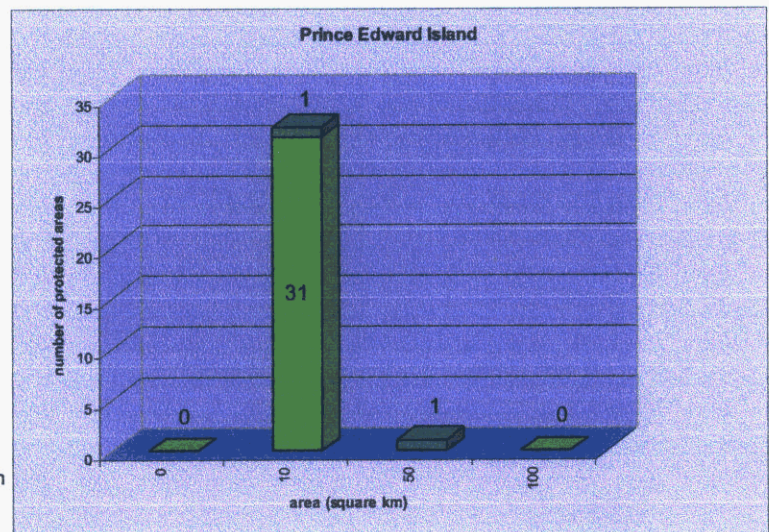

Protected Areas

PRINCE EDWARD ISLAND

Prince Edward Island

Area: 5,660 km²

protected areas

-Managed by Federal Government

1 Migratory bird sanctuary	1.3 km ² (0.0.2%)
1 National Park	30 km ² (0.5%)
1 Canadian Heritage River	350 km ² (watershed)
1 Wetland (Ramsar site)	244 km ² (4.3%)

Protected Areas commitment: to achieve representation of natural landscapes.

Target or cap: 7%; PEI government endorsed it and informed the WWF they would meet this target. 12% was originally considered, but only 10% of PEI was crown land at the time.