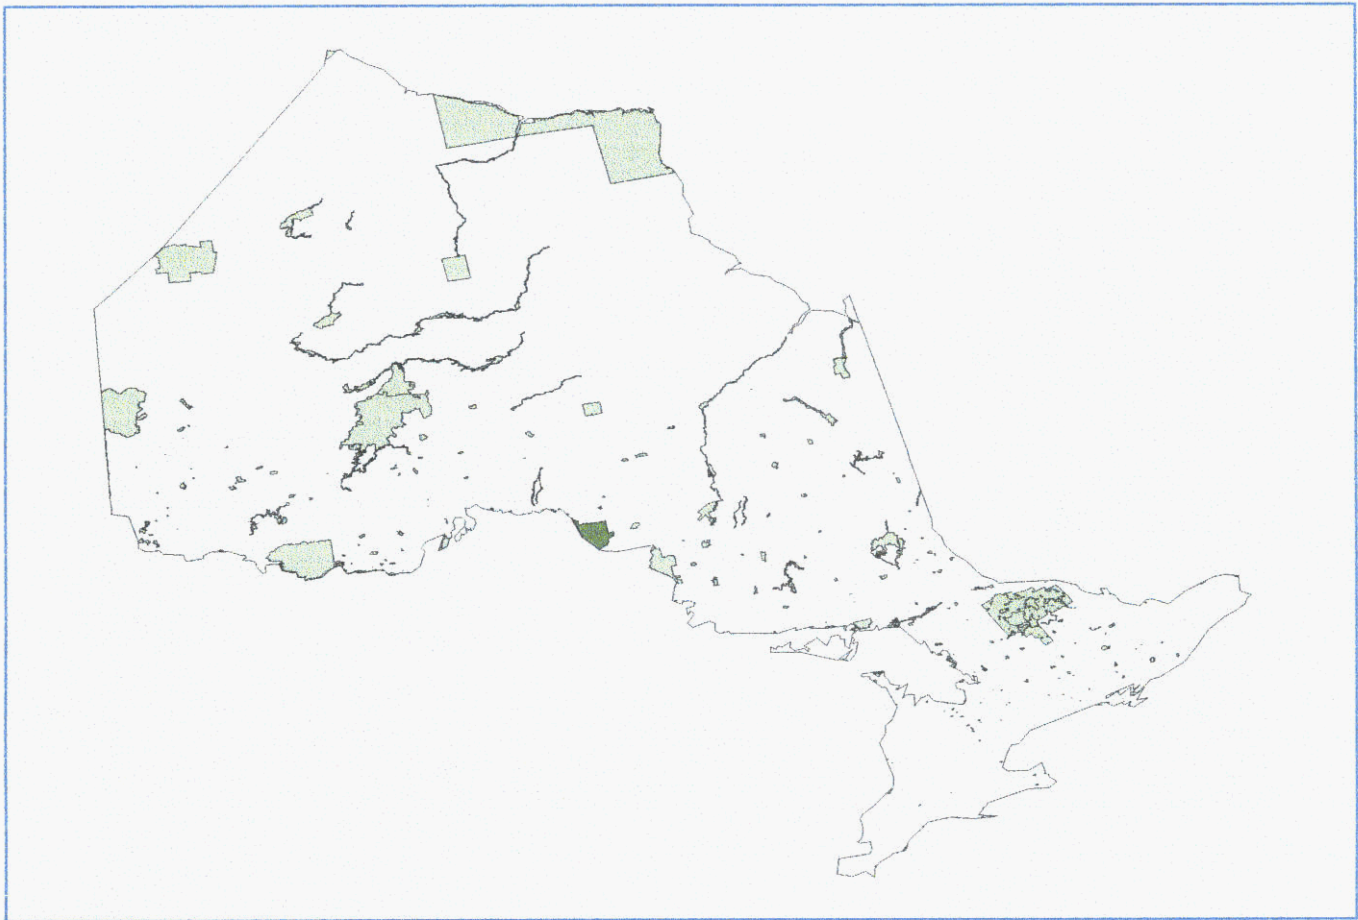

Protected Areas

Ontario

Area: 1,076,395 km²

Protected areas:

-Managed by Federal Government

5 national parks	2,082 km²
1 national marine park	112 km²
23 national historic sites	?
2 Ramsar sites	?
10 national wildlife areas	49 km²
8 migratory bird sanctuaries	362 km²

-Managed by Provincial Government

80 regional conservation areas	>143 km²
293 provincial parks	70,490 km²
68 natural environment parks	11,953 km²
3 provincial historical parks	20 km²
91 nature reserves	919 km²
6 other provincial parks	83 km²
70 recreation parks	400 km²
37 wilderness parks	57,115 km²
46 Ontario's Living Legacy sites	666 km²
1 wildlife management area	52 km²
444 proposed OLL sites	39,677 km² (3.6%)

Total: 73,956 km² in some form of protection or map notation, plus 39,677 km² under map notation of proposed Ontario Living Legacy site.

Protected areas commitments: Ontario's Living Legacy Land Use Strategy, approved in July 1999, enlarges the protected areas system by 2.4 million hectares (4.5% of the landbase), bringing Ontario to 12% protected. Mineral exploration and development is allowed in all new parks.

The strategy has four goals:

- -completing Ontario's system of parks and protected areas;
- -recognizing the land use needs of the resource-based tourism industry;
- -providing forestry, mining, and other resource industries with greater land and resource use certainty, and;
- -enhancing angling, hunting, and other Crown land recreation opportunities.

Target: 12% of the landbase protected upon completion of OLL.

Status: Currently, 7.5% of the province's landbase is considered protected. 46 new sites were regulated, 3 new sites have boundary refinement consultation complete; 187 sites are currently subject to