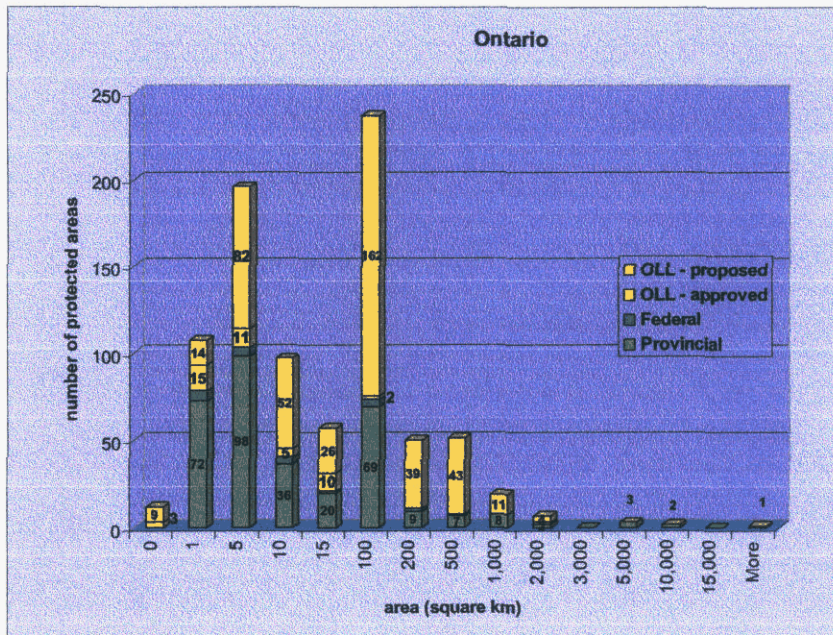

Histogram showing size distribution of protected areas in Ontario. Protected areas managed by federal government in dark green. Proposed Ontario Living Legacy sites are shown in orange, and approved OLL sites are shown in yellow.

boundary refinement consultation; 155 sites have not been put through the regulation process but will be completed over the next three years.

Restrictions on exploration and mining

Provincial parks and conservation reserves in existence before Ontario's Living Legacy do not allow exploration and development (although pre-existing mineral rights were grandfathered). New parks and conservation reserves created through the Ontario's Living Legacy strategy allow for controlled mineral exploration in areas with provincially-significant mineral potential.

Provincially significant mineral potential

Not only will the Ontario government respect the existing rights of all forms of mining land tenure in the new parks and conservation areas, but low impact staking and exploration will be allowed in unclaimed areas for deposits of provincially significant mineral potential located inside new parks and conservation reserves.

Floating reserves

If new discoveries are made in areas of provincially significant mineral potential, areas of a park may be removed due to mining development within the park boundary. In theory, another comparable area would be selected to replace the protected area lost to mining.

The case of Kawartha Highlands

The Lands for Life process expanded the Kawartha Highlands Provincial Park from 18 km² to 335 km². Within the park's boundaries there are active mineral claims, and currently opportunities are being identified for controlled mineral exploration within the new protected area. If new minerals are discovered, this could mean that areas of Kawartha Highlands Provincial Park may be exchanged for temporary park lands which may or may not be adjacent to the Kawartha Highlands Provincial Park. If a deposit is discovered and taken into production, the area containing the deposit would be only be returned to the park when the reserves are exhausted.

Ontario's parks system

Ontario's Provincial Park Planning and Management Policies establish the size and distribution criteria for wilderness, natural environment and waterway class parks. Number and distribution of parks is determined by the number and distribution of the province's site regions and districts. Theoretically, one wilderness park is established in each site region, while a natural environment and waterway park are established in each site district.

Provincial park categories (Provincial Parks Act has six park classes)

-Wilderness class parks: Target is to establish one wilderness park or equivalent sized national park, and one complementary wilderness zone in each of Ontario's 13 site regions. Wilderness parks should exceed 1,000 km², while wilderness zones should be greater than 20 km².