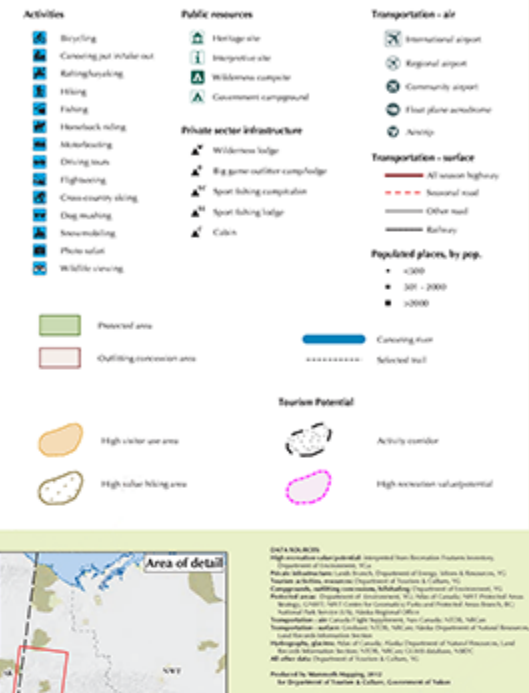

Yukon Wilderness Tourism Resources, Infrastructure and Activities

Dawson Land Use Planning Region

Scale 1:400,000